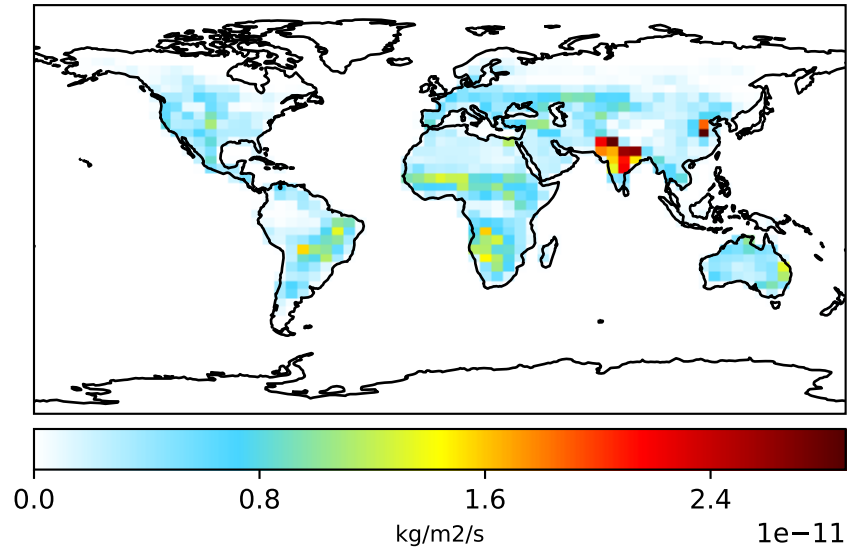

EmisNO_Soil (AnnualMean)

gcc-14.3.0-rc.0 (Ref)
4.0x5.0

gcc-14.4.0-rc.0 (Dev)
4.0x5.0

Difference
Dev - Ref, Dynamic Range

Difference
Dev - Ref, Restricted Range [5%,95%]

Ratio
Dev/Ref, Dynamic Range

Ratio
Dev/Ref, Fixed Range