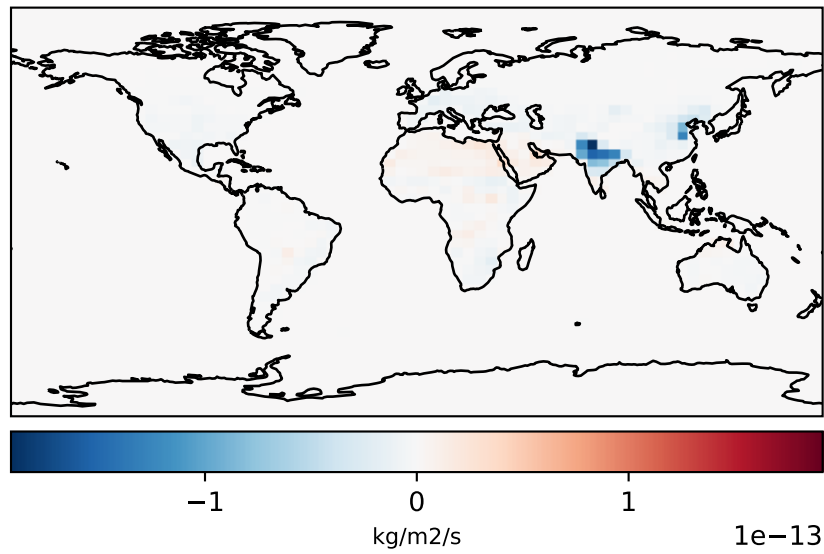

EmisNO_Soil (AnnualMean)

gcc-14.3.0-rc.0 (Ref)
4.0x5.0

gcc-14.4.0-rc.0 (Dev)
4.0x5.0

Difference
Dev - Ref, Dynamic Range

Difference
Dev - Ref, Restricted Range [5%,95%]

Ratio
Dev/Ref, Dynamic Range

Ratio
Dev/Ref, Fixed Range