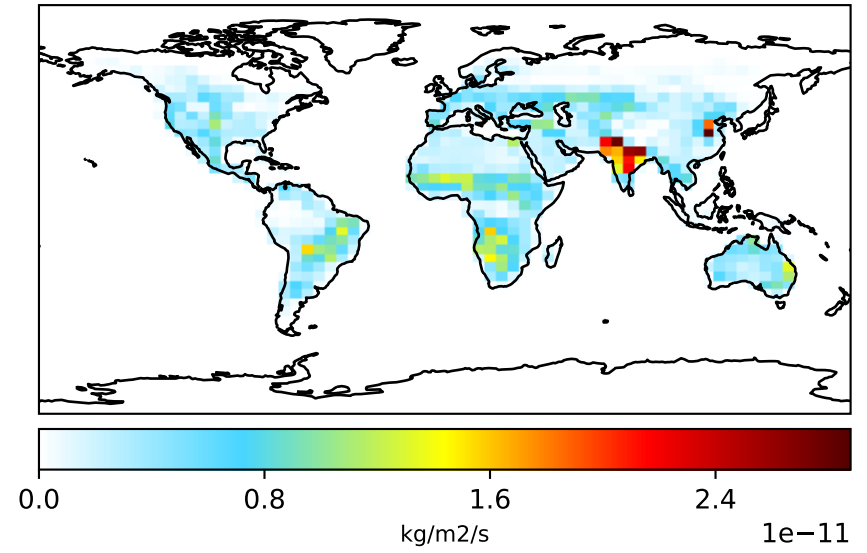

EmisNO_Soil (AnnualMean)

gcc-14.3.0-rc.0 (Ref)
4.0x5.0

gcc-14.4.0-rc.0 (Dev)
4.0x5.0

Difference
Dev - Ref, Dynamic Range

Difference
Dev - Ref, Restricted Range [5%,95%]

Ratio
Dev/Ref, Dynamic Range

Ratio
Dev/Ref, Fixed Range