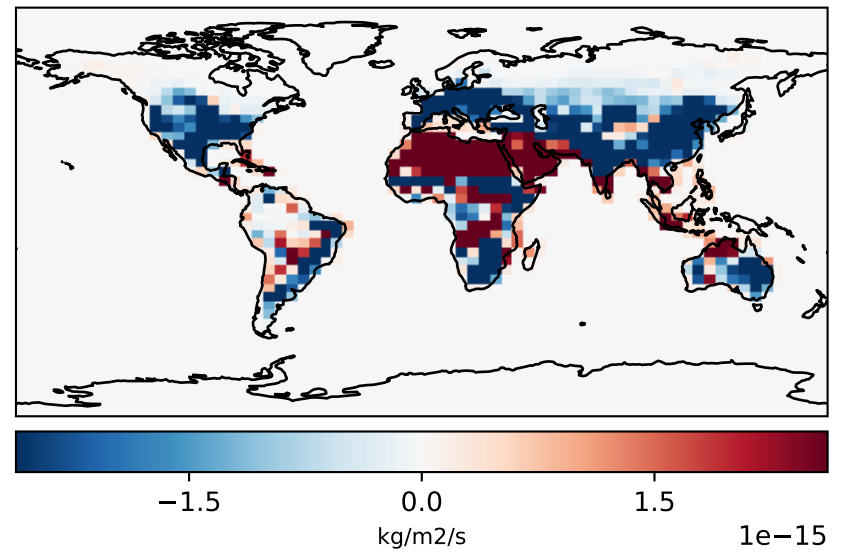

EmisNO_Soil (AnnualMean)

gcc-14.3.0-rc.0 (Ref)
4.0x5.0

gcc-14.4.0-rc.0 (Dev)
4.0x5.0

Difference
Dev - Ref, Dynamic Range

Difference
Dev - Ref, Restricted Range [5%,95%]

Ratio
Dev/Ref, Dynamic Range

Ratio
Dev/Ref, Fixed Range