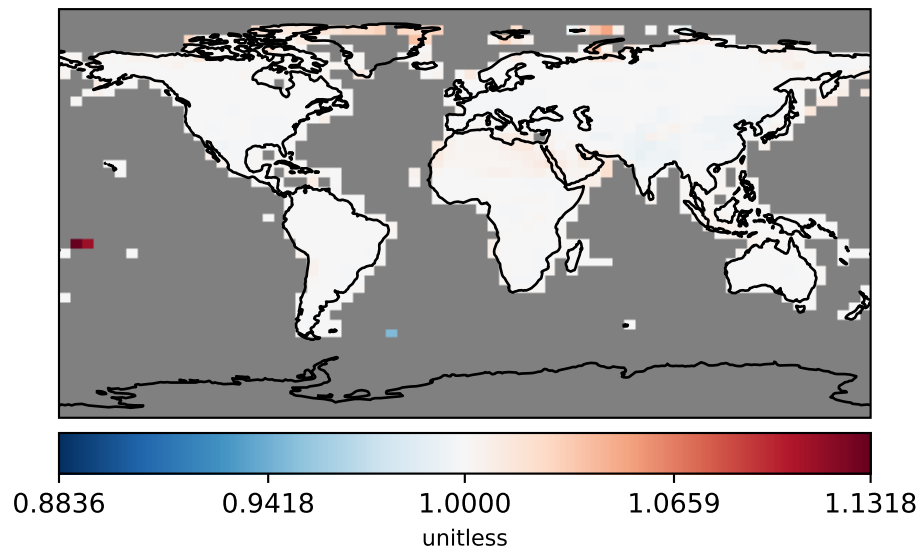

EmisNO_Soil (AnnualMean)

gcc-14.3.0-rc.0 (Ref)
4.0x5.0

gcc-14.4.0-rc.0 (Dev)
4.0x5.0

Difference
Dev - Ref, Dynamic Range

Difference
Dev - Ref, Restricted Range [5%,95%]

Ratio
Dev/Ref, Dynamic Range

Ratio
Dev/Ref, Fixed Range