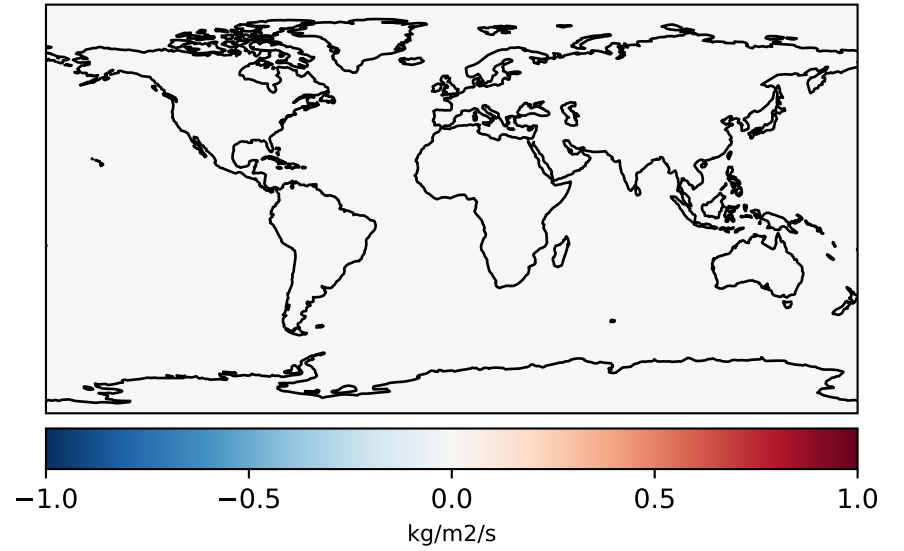

EmisSO2_VolcDegas (AnnualMean)

gcc-14.3.0-rc.0 (Ref)
4.0x5.0

gcc-14.4.0-rc.0 (Dev)
4.0x5.0

Difference
Dev - Ref, Dynamic Range

Difference
Dev - Ref, Restricted Range [5%,95%]

Ratio
Dev/Ref, Dynamic Range

Ratio
Dev/Ref, Fixed Range