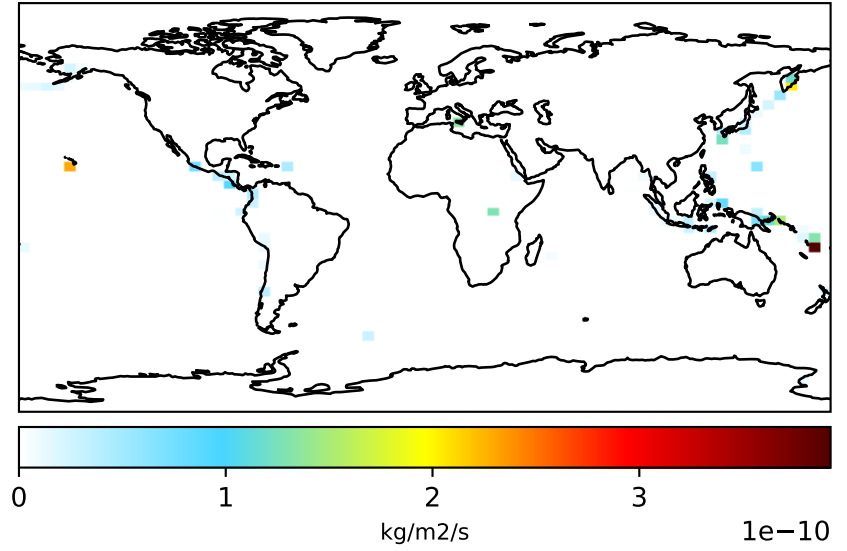

EmisSO2_VolcDegas (AnnualMean)

gcc-14.3.0-rc.0 (Ref)
4.0x5.0

gcc-14.4.0-rc.0 (Dev)
4.0x5.0

Difference
Dev - Ref, Dynamic Range

Difference
Dev - Ref, Restricted Range [5%,95%]

Ratio
Dev/Ref, Dynamic Range

Ratio
Dev/Ref, Fixed Range