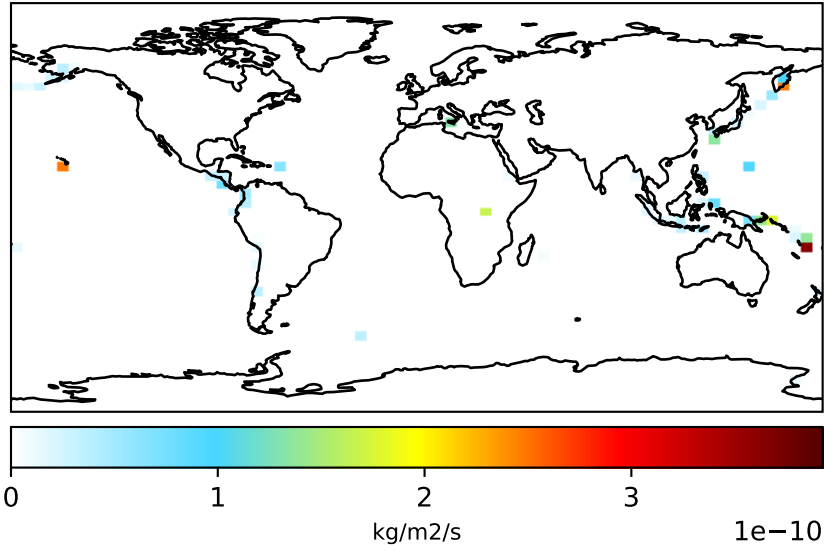

EmisSO2_VolcDegas (AnnualMean)

gcc-14.3.0-rc.0 (Ref)
4.0x5.0

gcc-14.4.0-rc.0 (Dev)
4.0x5.0

Difference
Dev - Ref, Dynamic Range

Difference
Dev - Ref, Restricted Range [5%,95%]

Ratio
Dev/Ref, Dynamic Range

Ratio
Dev/Ref, Fixed Range