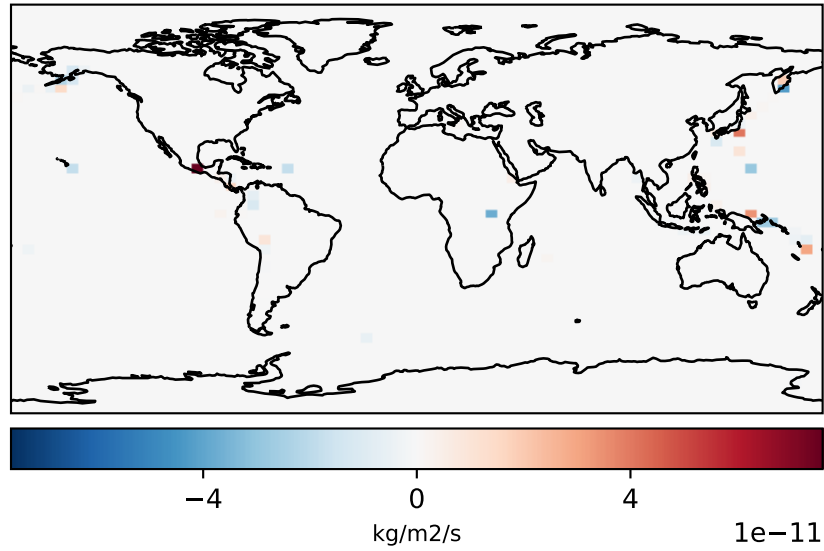

EmisSO2_VolcDegas (AnnualMean)

gcc-14.3.0-rc.0 (Ref)
4.0x5.0

gcc-14.4.0-rc.0 (Dev)
4.0x5.0

Difference
Dev - Ref, Dynamic Range

Difference
Dev - Ref, Restricted Range [5%,95%]

Ratio
Dev/Ref, Dynamic Range

Ratio
Dev/Ref, Fixed Range