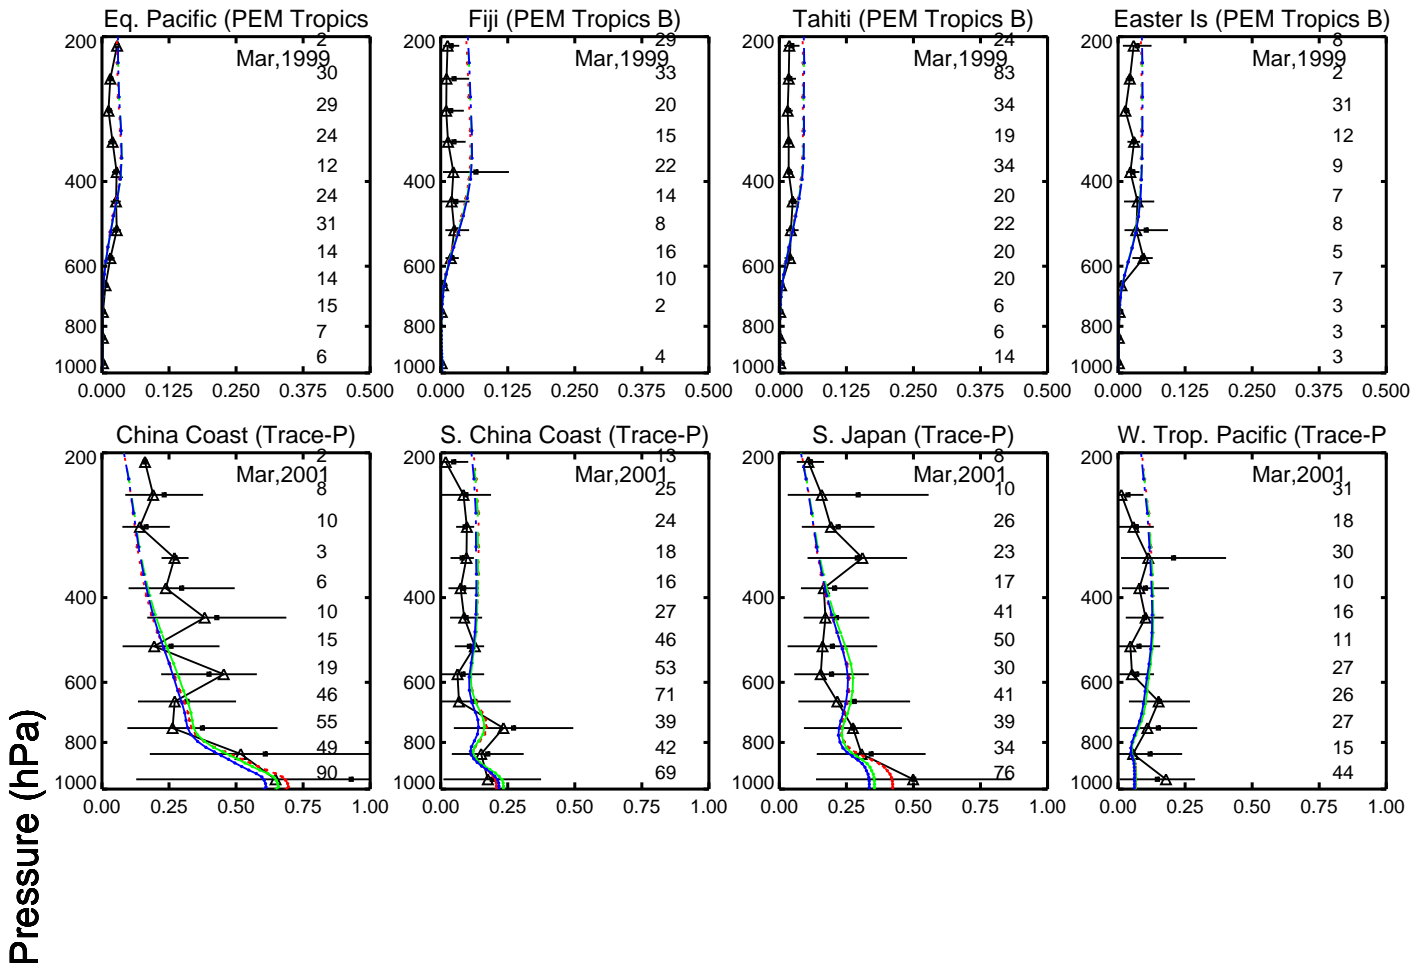

Red: v11-02e-Run1 (2016); Green: v11-02f-Run1 (2016); Blue: GC_12.0.0 (2016)

Red: v11-02e-Run1 (2016); Green: v11-02f-Run1 (2016); Blue: GC_12.0.0 (2016)

Red: v11-02e-Run1 (2016); Green: v11-02f-Run1 (2016); Blue: GC_12.0.0 (2016)

PAN (ppb)