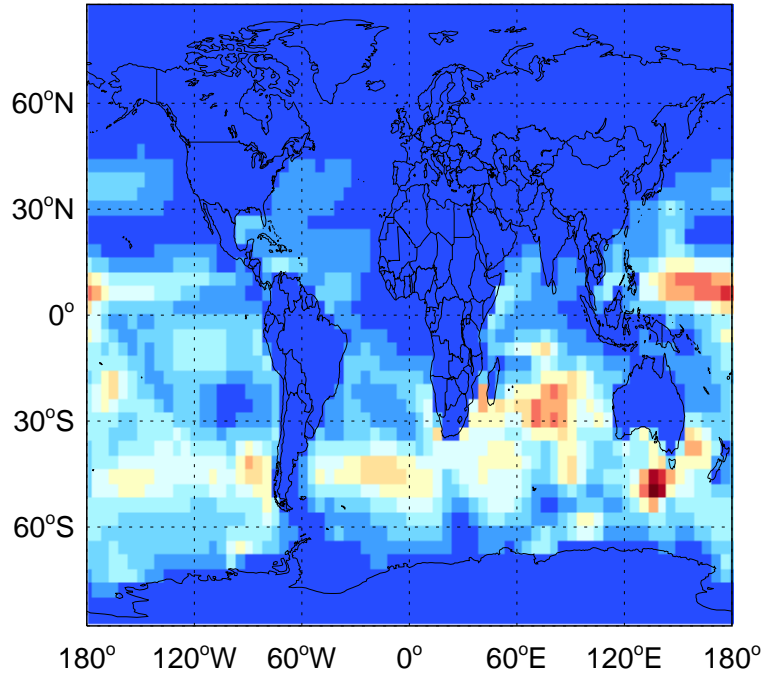

GEOS-Chem Emission Maps

v11-02e-Run1

DMS biogenic emissions for Jan

0.00e+00 3.41e+06 6.82e+06kg S

v11-02f-Run1

DMS biogenic emissions for Jan

0.00e+00 3.41e+06 6.82e+06kg S

GC_12.0.0