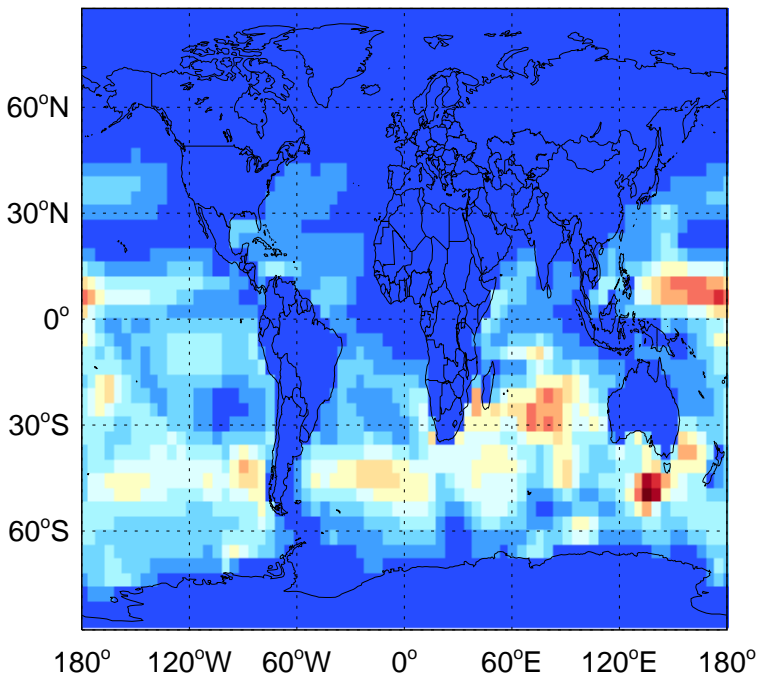

0.00e+00 3.41e+06 6.82e+06kg S