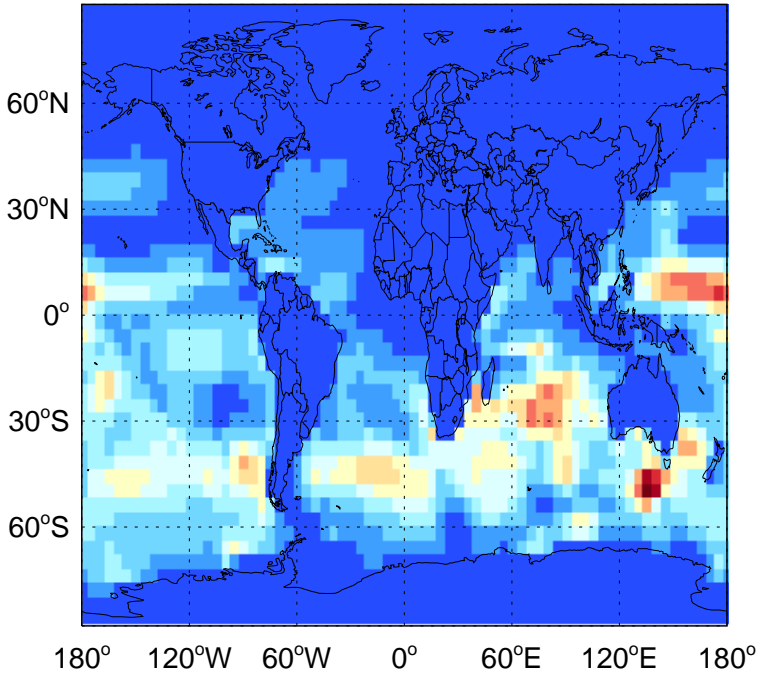

GEOS-Chem Emission Maps

v11-02e-Run1

DMS biogenic emissions for Jan

0.00e+00 3.41e+06 6.82e+06kg S

v11-02f-Run1

DMS biogenic emissions for Jan

0.00e+00 3.41e+06 6.82e+06kg S

GC_12.0.0