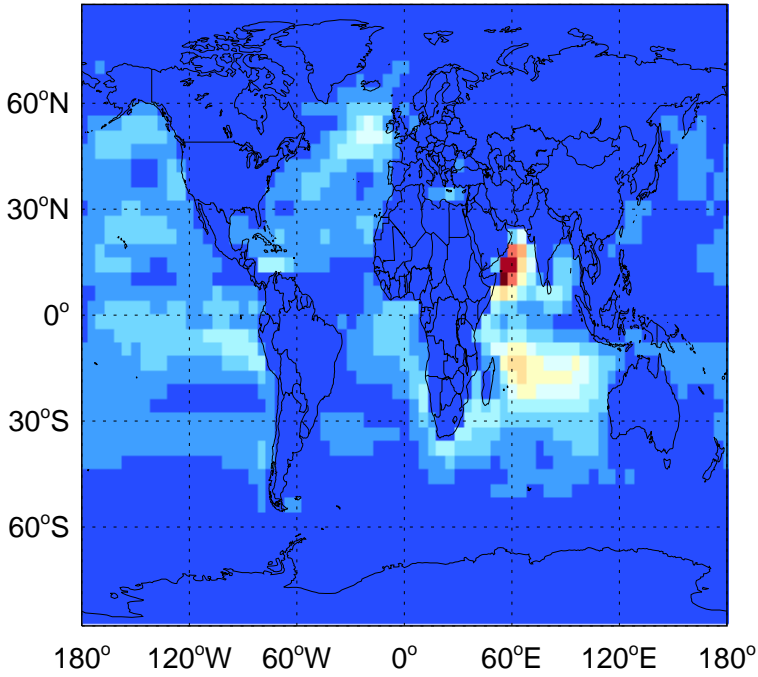

GEOS-Chem Emission Maps

v11-02e-Run1

DMS biogenic emissions for Jul

0.00e+00 3.69e+06 7.38e+06 kg S

v11-02f-Run1

DMS biogenic emissions for Jul

0.00e+00 3.69e+06 7.38e+06 kg S

GC_12.0.0