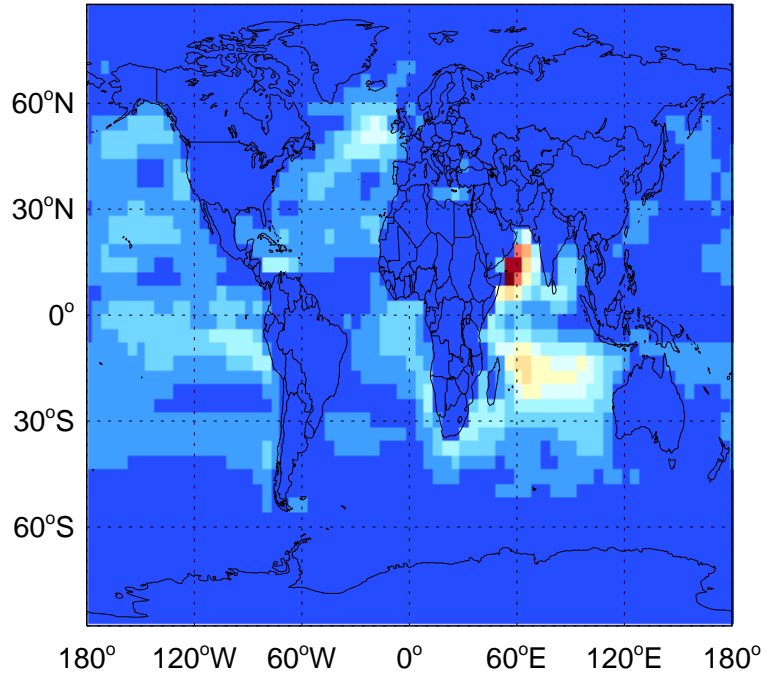

GEOS-Chem Emission Maps

v11-02e-Run1

DMS biogenic emissions for Jul

0.00e+00 3.69e+06 7.38e+06 kg S

v11-02f-Run1

DMS biogenic emissions for Jul

0.00e+00 3.69e+06 7.38e+06 kg S

GC_12.0.0