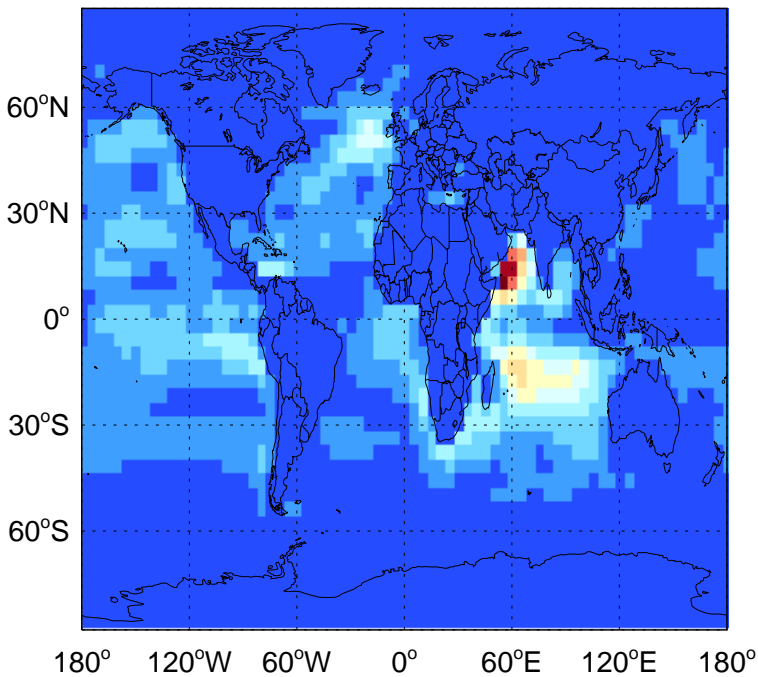

0.00e+00 3.69e+06 7.38e+06 kg S