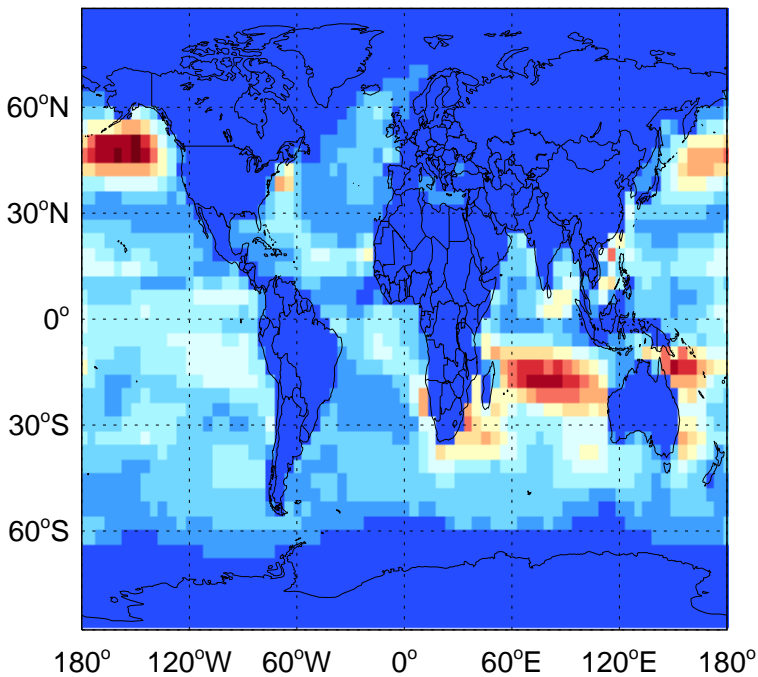

0.00e+00 1.71e+06 3.43e+06 kg S