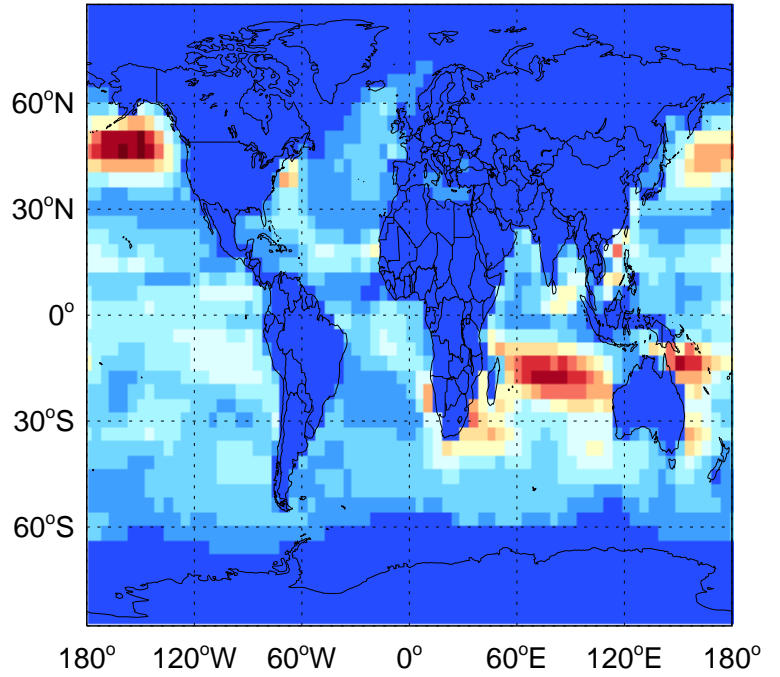

GEOS-Chem Emission Maps

v11-02e-Run1

DMS biogenic emissions for Oct

0.00e+00 1.71e+06 3.43e+06 kg S

v11-02f-Run1

DMS biogenic emissions for Oct

0.00e+00 1.71e+06 3.43e+06 kg S

GC_12.0.0