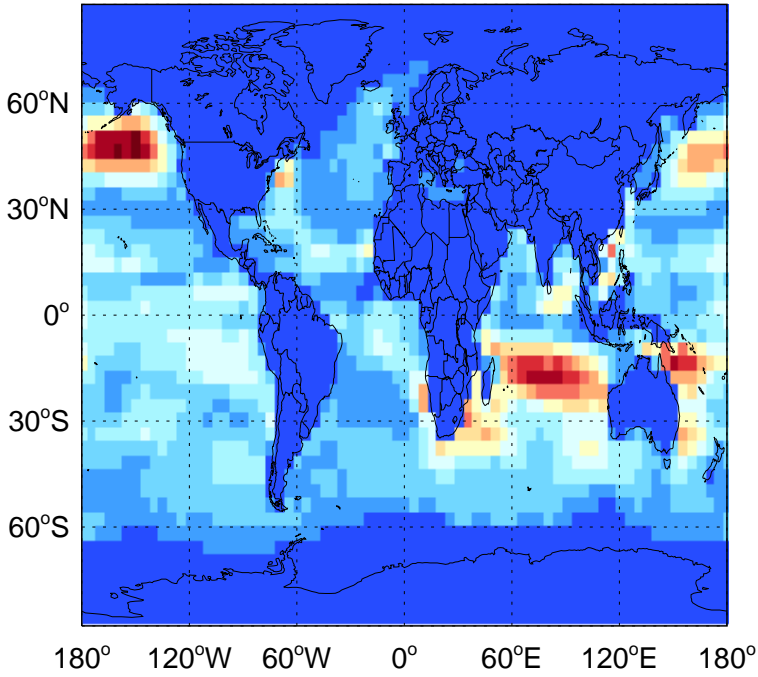

GEOS-Chem Emission Maps

v11-02e-Run1

DMS biogenic emissions for Oct

0.00e+00 1.71e+06 3.43e+06 kg S

v11-02f-Run1

DMS biogenic emissions for Oct

0.00e+00 1.71e+06 3.43e+06 kg S

GC_12.0.0