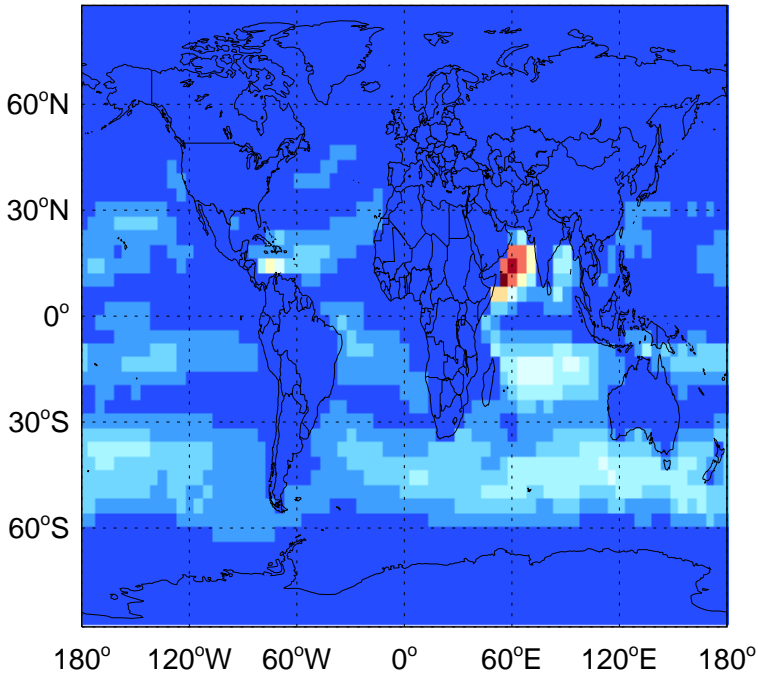

GEOS-Chem Emission Maps

v11-02e-Run1

Accum-mode sea salt emissions for Jul

v11-02f-Run1

Accum-mode sea salt emissions for Jul

GC_12.0.0

Accum-mode sea salt emissions for Jul

GEOS-Chem Emission Maps