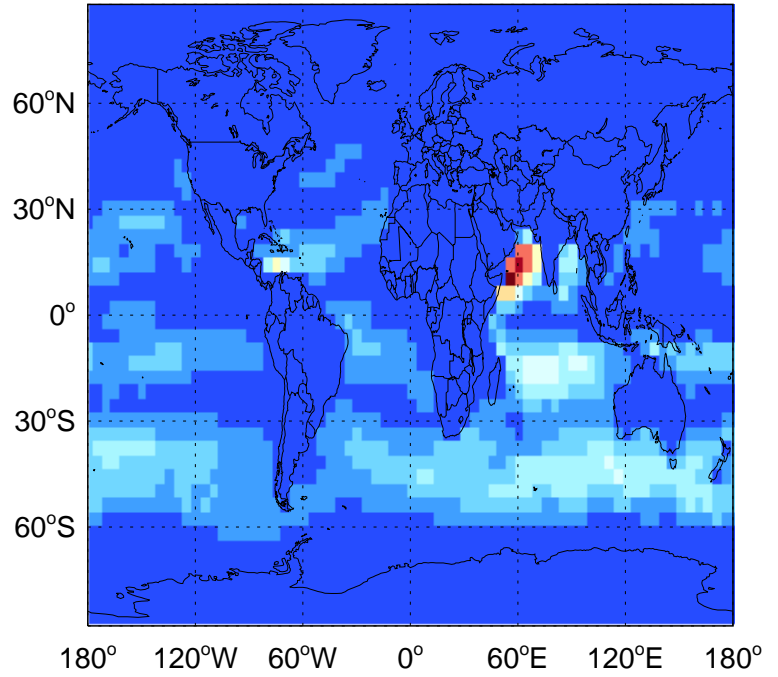

GEOS-Chem Emission Maps

v11-02e-Run1

Accum-mode sea salt emissions for Jul

v11-02f-Run1

Accum-mode sea salt emissions for Jul

GC_12.0.0

Accum-mode sea salt emissions for Jul

GEOS-Chem Emission Maps