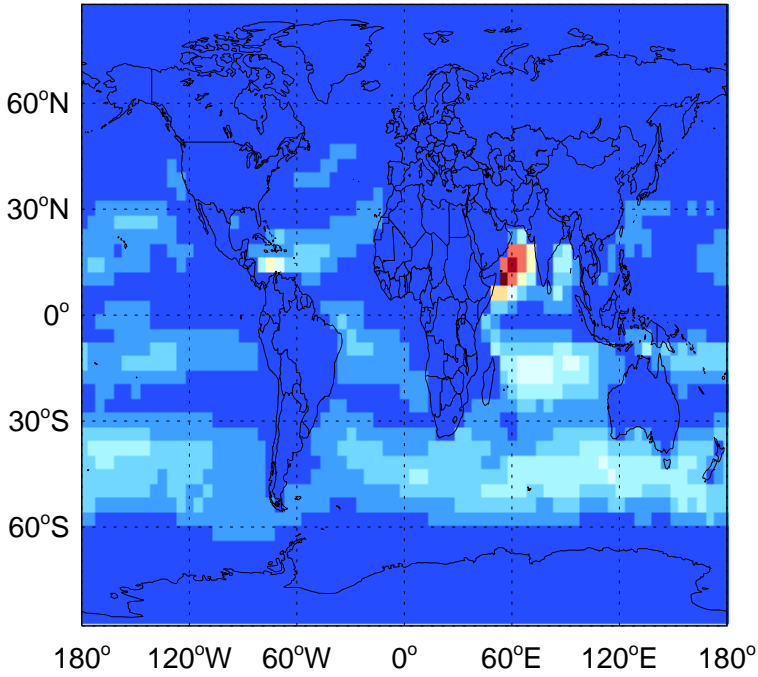

GEOS-Chem Emission Maps

v11-02e-Run1

Accum-mode sea salt emissions for Jul

v11-02f-Run1

Accum-mode sea salt emissions for Jul

GC_12.0.0

Accum-mode sea salt emissions for Jul

GEOS-Chem Emission Maps