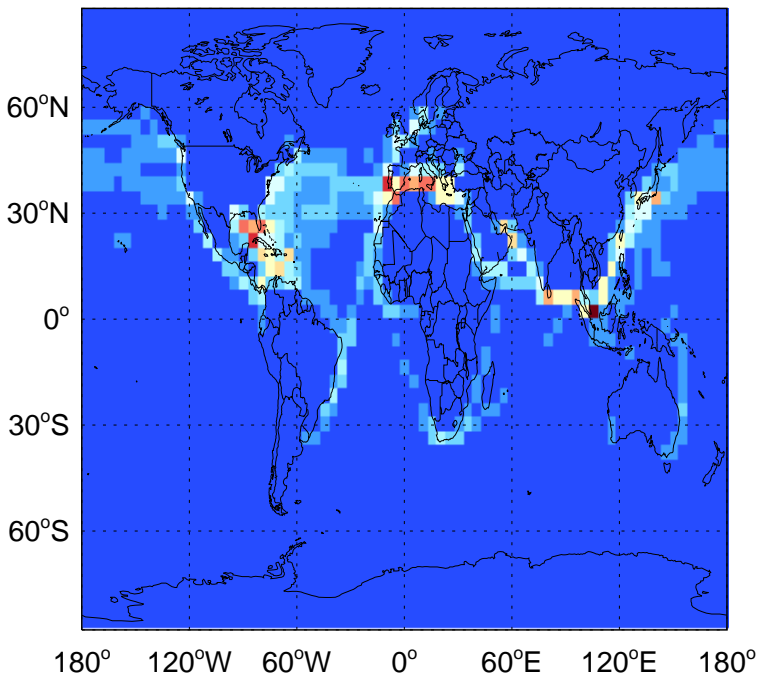

0.00e+00 2.75e+06 5.51e+06kg S