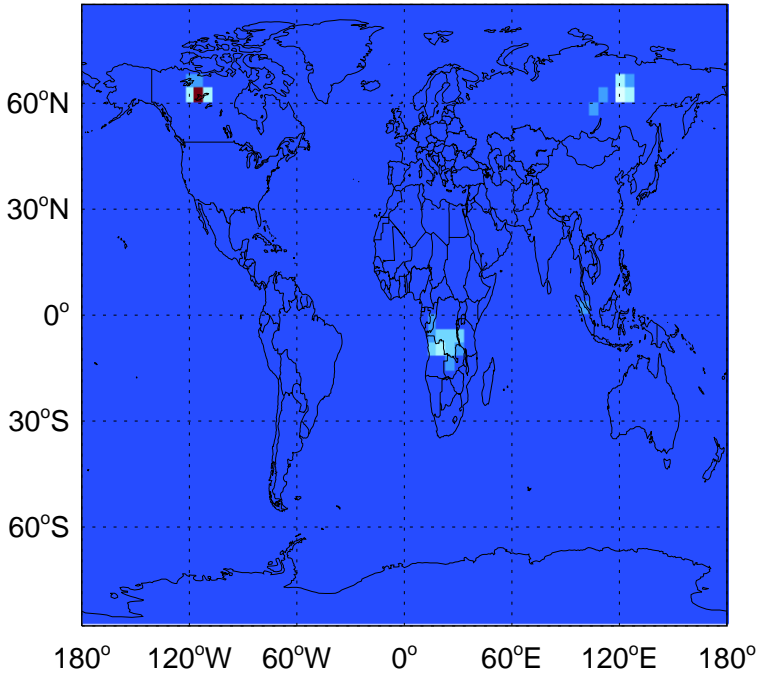

GEOS-Chem Emission Maps

v11-02e-Run1

SO2 biomass emissions for Jul

0.00e+00 1.42e+07 2.85e+07 kg S

v11-02f-Run1

SO2 biomass emissions for Jul