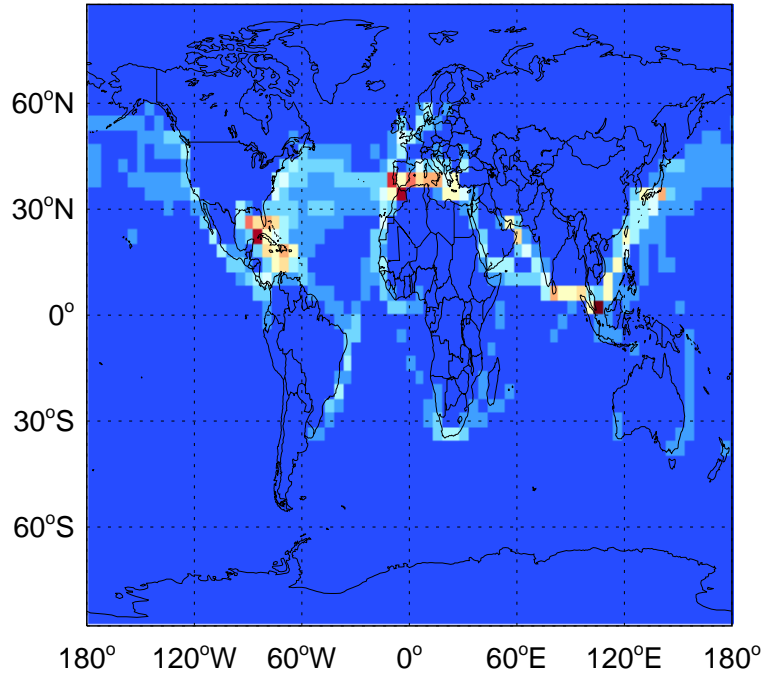

0.00e+00 2.84e+06 5.68e+06kg S

GC_12.0.0

SO2 ship emissions for Jul