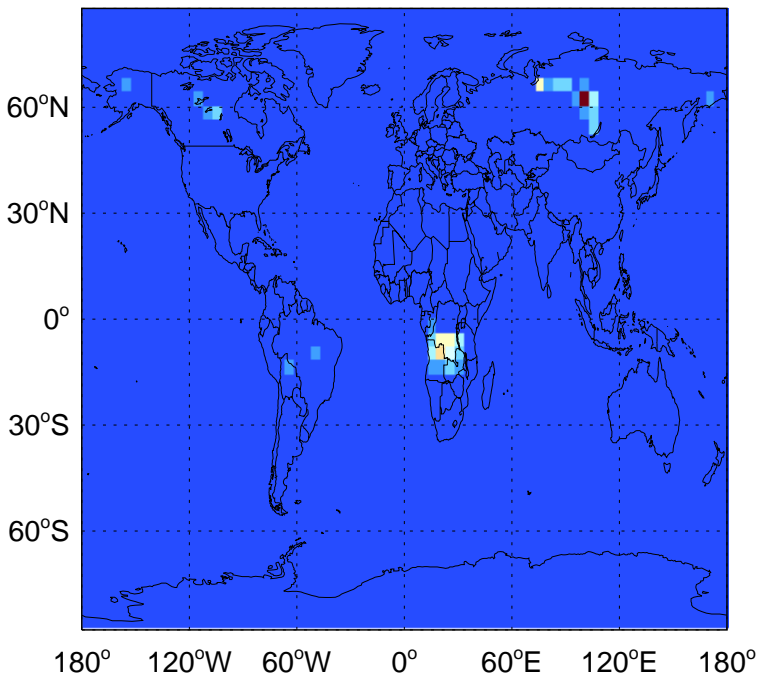

SO2 biomass emissions for Jul

0.00e+00 1.42e+07 2.85e+07 kg S

v11-02f-Run1

SO2 biomass emissions for Jul

0.00e+00 1.50e+07 3.01e+07 kg S

GC_12.0.0

SO2 biomass emissions for Jul

0.00e+00 8.20e+06 1.64e+07 kg S