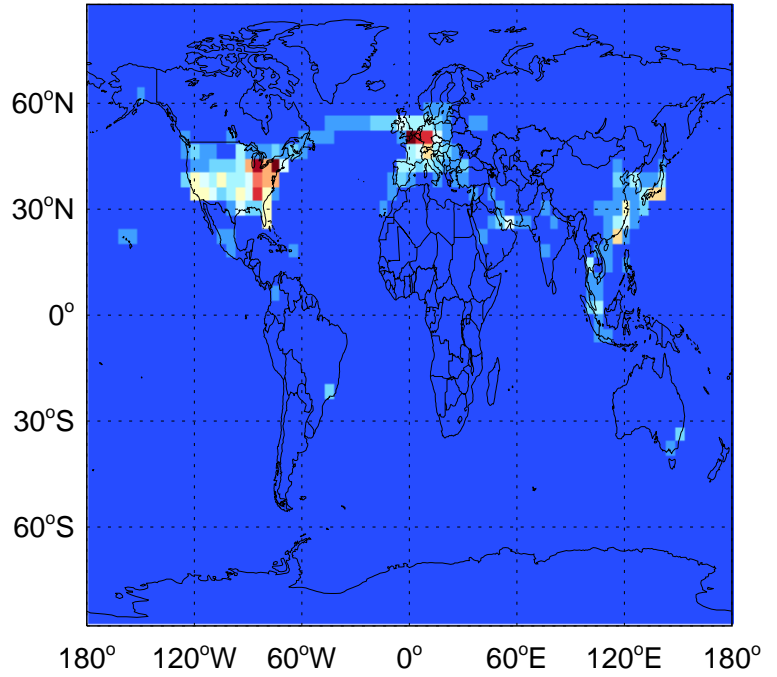

GEOS-Chem Emission Maps

v11-02e-Run1

SO2 column anthro emissions for Jul

0.00e+00 5.74e+07 1.15e+08kg S

v11-02f-Run1

SO2 column anthro emissions for Jul

0.00e+00 5.74e+07 1.15e+08kg S

GC_12.0.0

SO2 column anthro emissions for Jul

0.00e+00 5.74e+07 1.15e+08kg S

GEOS-Chem Emission Maps

v11-02e-Run1

SO2 column aircraft emissions for Jul

0.00e+00 7.30e+04 1.46e+05kg S

v11-02f-Run1

SO2 column aircraft emissions for Jul