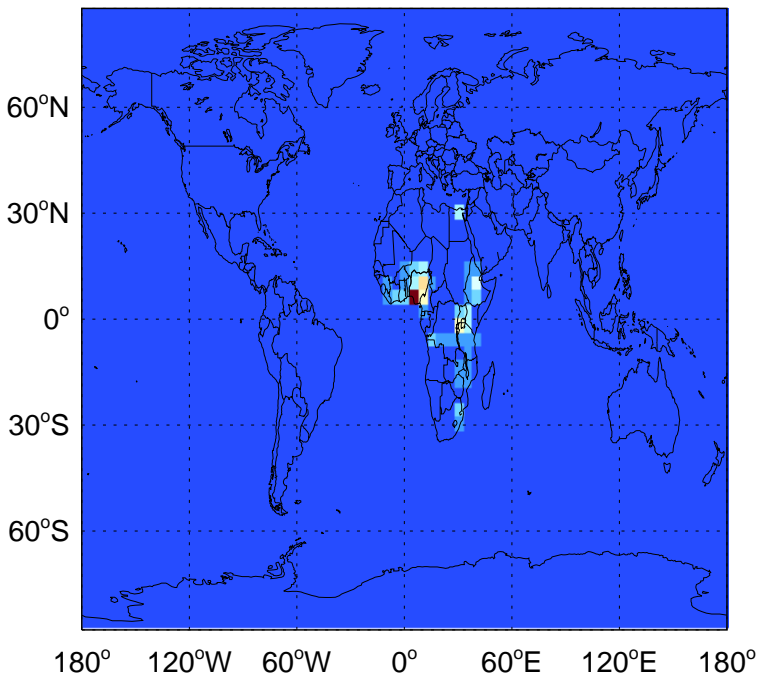

v11-02f-Run1

SO2 biofuel emissions for Jul

0.00e+00 4.56e+05 9.12e+05 kg S

GC_12.0.0

SO2 biofuel emissions for Jul

0.00e+00 4.56e+05 9.12e+05 kg S

GEOS-Chem Emission Maps

v11-02e-Run1