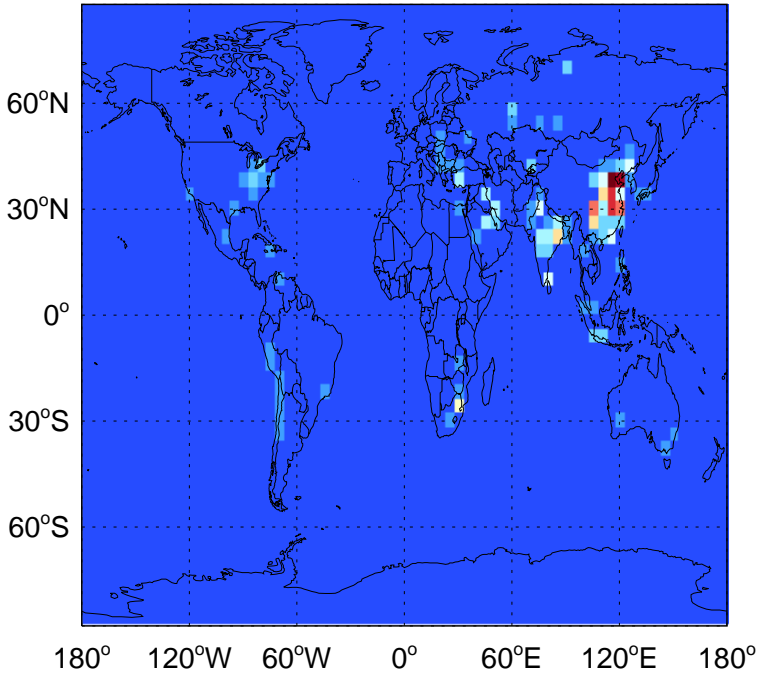

GEOS-Chem Emission Maps

v11-02e-Run1

SO2 column anthro emissions for Jul

0.00e+00 5.74e+07 1.15e+08kg S

v11-02f-Run1

SO2 column anthro emissions for Jul

0.00e+00 5.74e+07 1.15e+08kg S

GC_12.0.0

SO2 column anthro emissions for Jul

0.00e+00 5.74e+07 1.15e+08kg S

GEOS-Chem Emission Maps

v11-02e-Run1

SO2 column aircraft emissions for Jul

0.00e+00 7.30e+04 1.46e+05kg S

v11-02f-Run1

SO2 column aircraft emissions for Jul

v11-02f-Run1

SO2 biofuel emissions for Jul

0.00e+00 4.56e+05 9.12e+05 kg S

GC_12.0.0

SO2 biofuel emissions for Jul

0.00e+00 4.56e+05 9.12e+05 kg S

GEOS-Chem Emission Maps

v11-02e-Run1