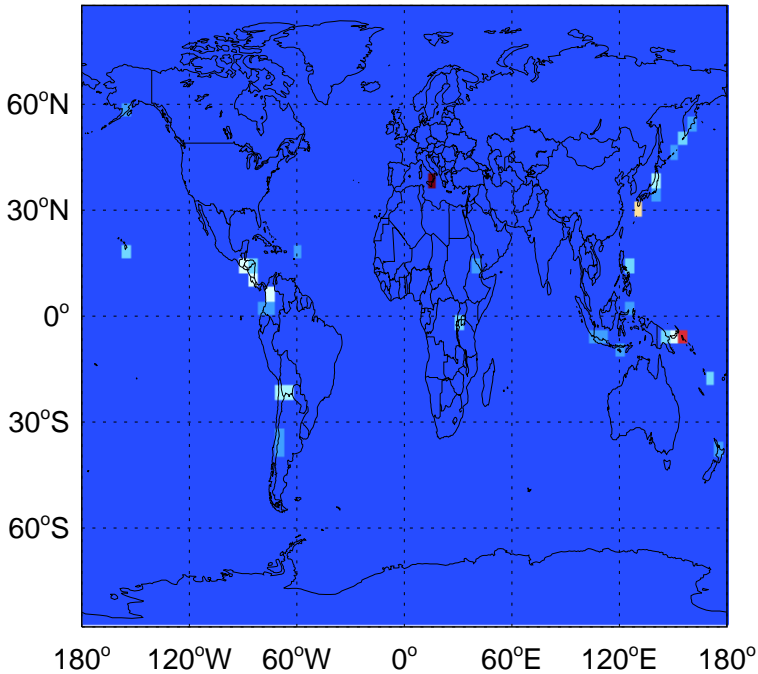

0.00e+00 3.70e+07 7.40e+07kg S

0.00e+00 3.70e+07 7.40e+07kg S

GC_12.0.0

SO2 column nonerup volc emissions for Jul