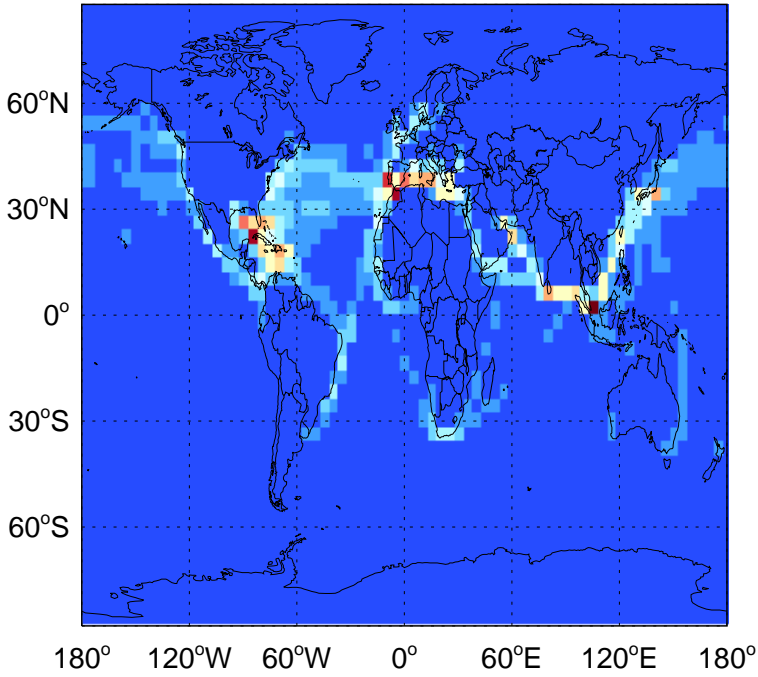

0.00e+00 1.22e+07 2.44e+07kg S

GC_12.0.0

SO2 column erup volc emissions for Jul

0.00e+00 1.22e+07 2.44e+07kg S

GEOS-Chem Emission Maps

v11-02e-Run1

SO2 ship emissions for Jul

0.00e+00 2.84e+06 5.68e+06kg S