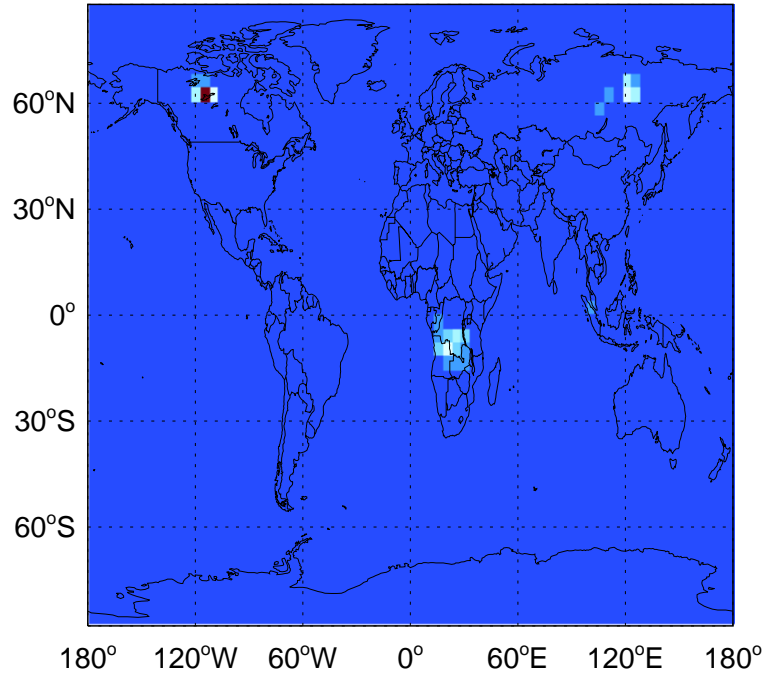

0.00e+00 1.50e+07 3.01e+07 kg S

GC_12.0.0

SO2 biomass emissions for Jul