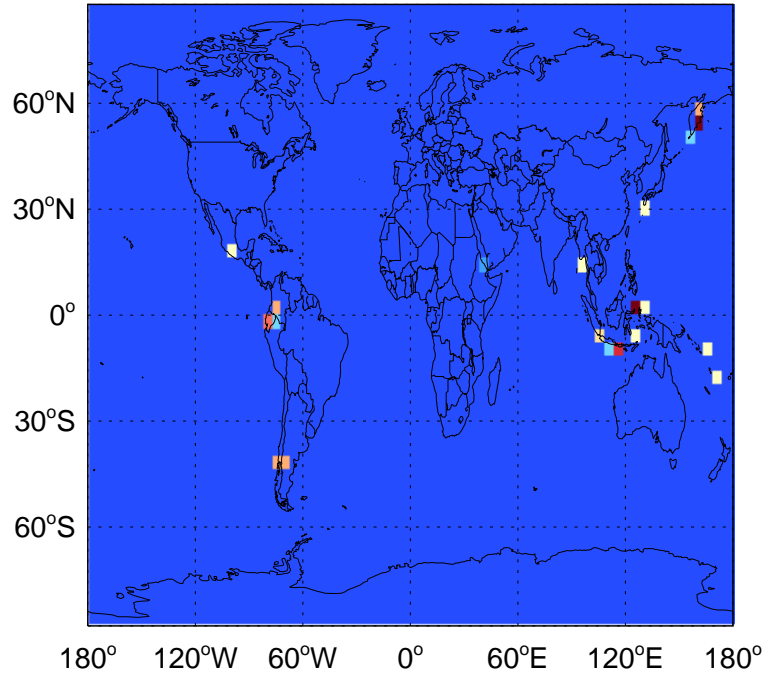

SO2 column nonerup volc emissions for Jul

0.00e+00 3.70e+07 7.40e+07kg S

GEOS-Chem Emission Maps

v11-02e-Run1

SO2 column erup volc emissions for Jul

0.00e+00 1.22e+07 2.44e+07kg S

v11-02f-Run1

SO2 column erup volc emissions for Jul