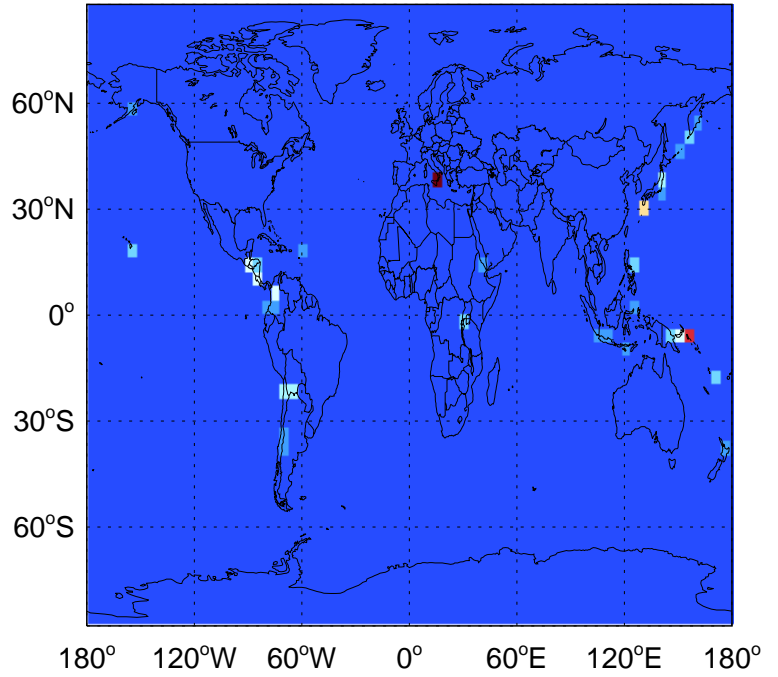

GEOS-Chem Emission Maps

v11-02e-Run1

v11-02f-Run1

SO2 column nonerup volc emissions for Jul

SO2 column nonerup volc emissions for Jul