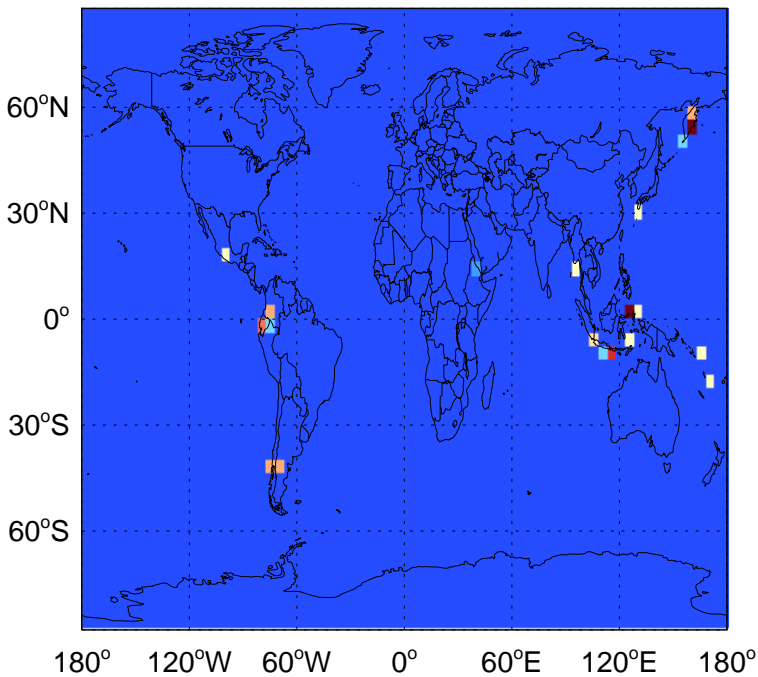

0.00e+00 1.22e+07 2.44e+07kg S