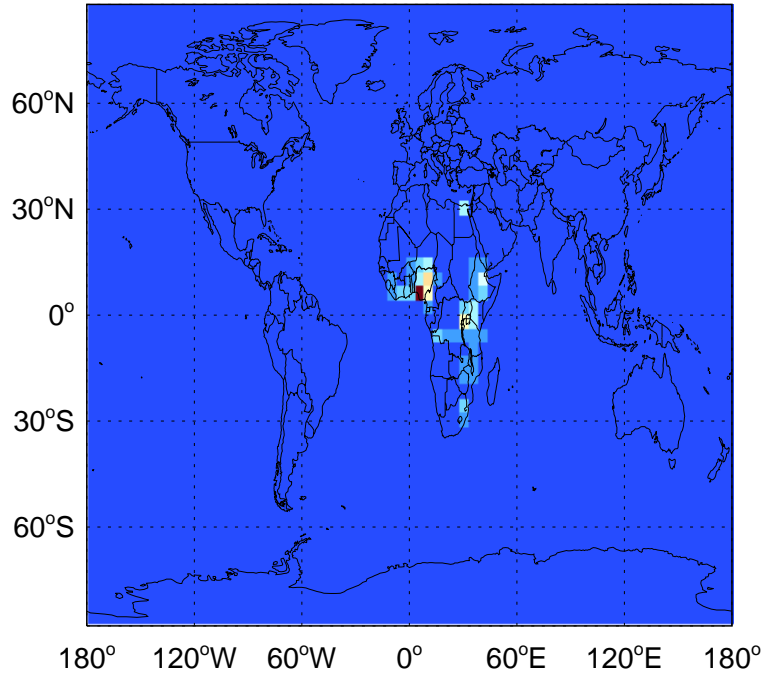

0.00e+00 4.56e+05 9.12e+05 kg S

GC_12.0.0

SO2 biofuel emissions for Jul