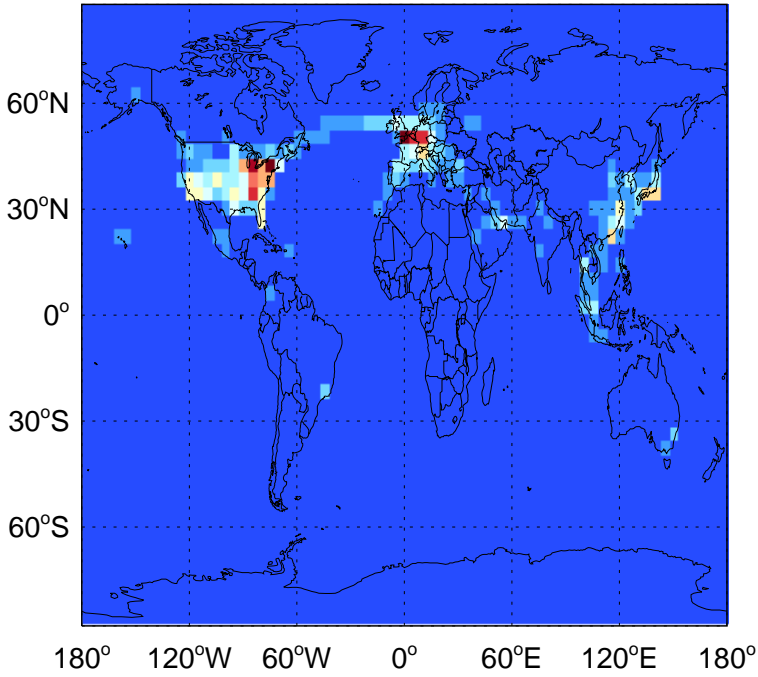

GEOS-Chem Emission Maps

v11-02e-Run1

SO2 column anthro emissions for Jul

0.00e+00 5.74e+07 1.15e+08kg S

v11-02f-Run1

SO2 column anthro emissions for Jul

0.00e+00 5.74e+07 1.15e+08kg S

GC_12.0.0

SO2 column anthro emissions for Jul

0.00e+00 5.74e+07 1.15e+08kg S

GEOS-Chem Emission Maps

v11-02e-Run1

SO2 column aircraft emissions for Jul

0.00e+00 7.30e+04 1.46e+05kg S

v11-02f-Run1

SO2 column aircraft emissions for Jul