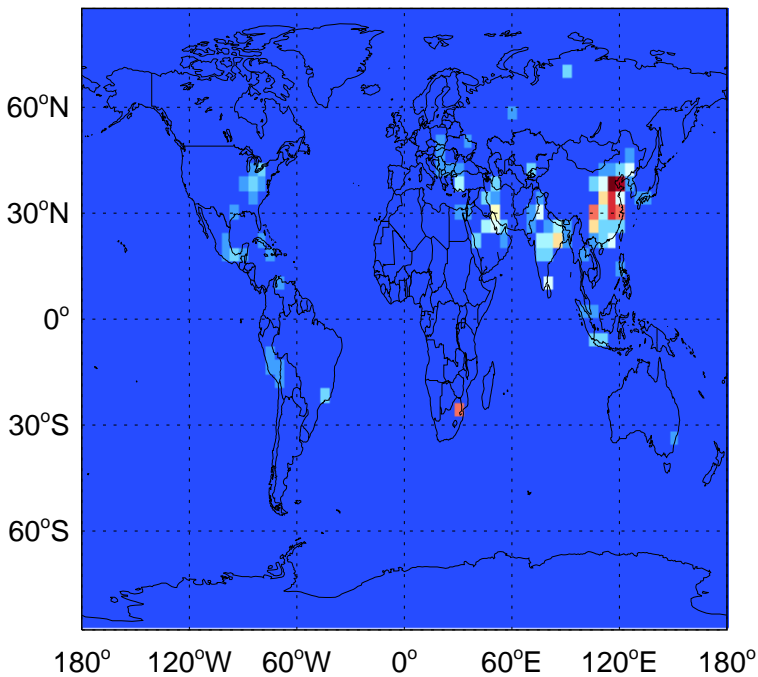

GEOS-Chem Emission Maps

v11-02e-Run1

SO2 column anthro emissions for Jul

0.00e+00 5.74e+07 1.15e+08kg S

v11-02f-Run1

SO2 column anthro emissions for Jul

0.00e+00 5.74e+07 1.15e+08kg S

GC_12.0.0

SO2 column anthro emissions for Jul

0.00e+00 5.74e+07 1.15e+08kg S

GEOS-Chem Emission Maps

v11-02e-Run1

SO2 column aircraft emissions for Jul

0.00e+00 7.30e+04 1.46e+05kg S

v11-02f-Run1

SO2 column aircraft emissions for Jul