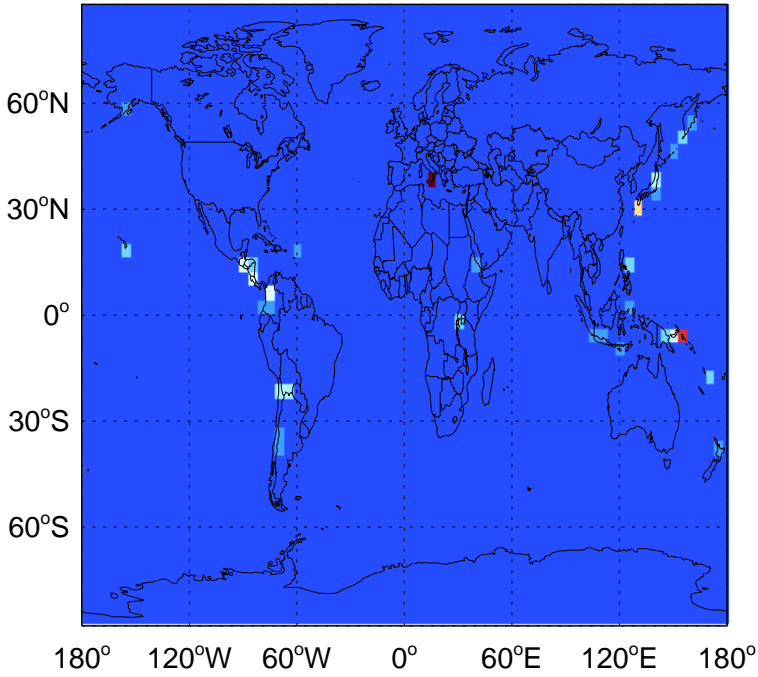

GEOS-Chem Emission Maps

v11-02e-Run1

v11-02f-Run1

SO2 column nonerup volc emissions for Jul

SO2 column nonerup volc emissions for Jul