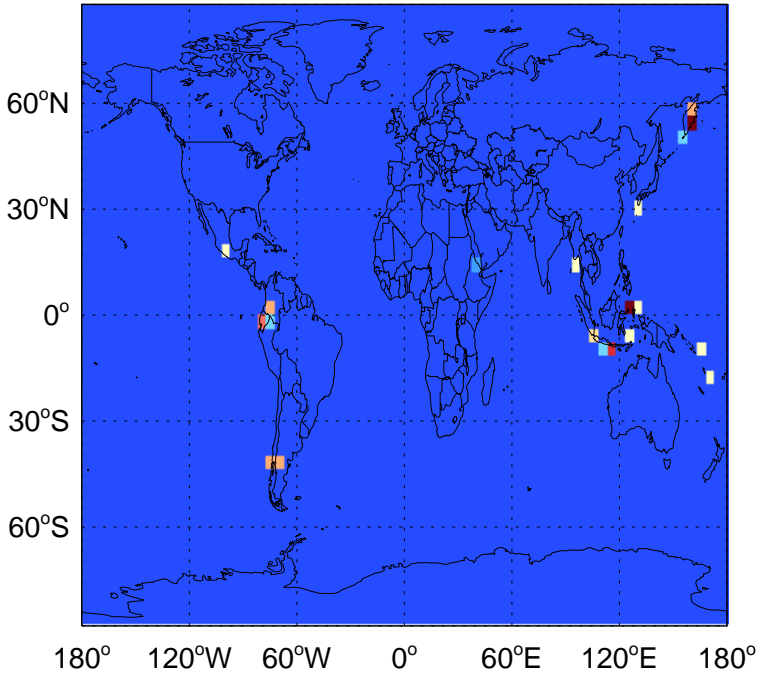

SO2 column nonerup volc emissions for Jul

0.00e+00 3.70e+07 7.40e+07kg S

GEOS-Chem Emission Maps

v11-02e-Run1

SO2 column erup volc emissions for Jul

0.00e+00 1.22e+07 2.44e+07kg S

v11-02f-Run1

SO2 column erup volc emissions for Jul