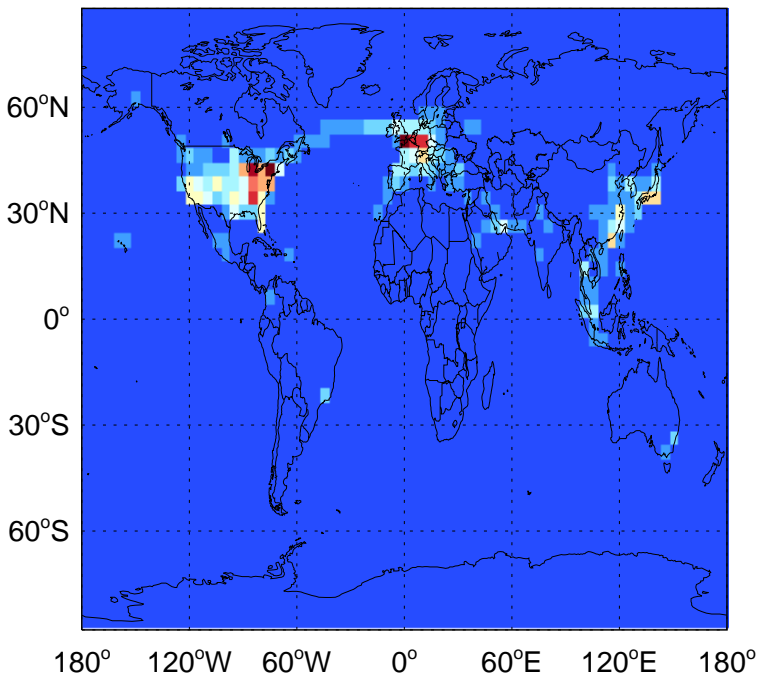

0.00e+00 7.30e+04 1.46e+05kg S