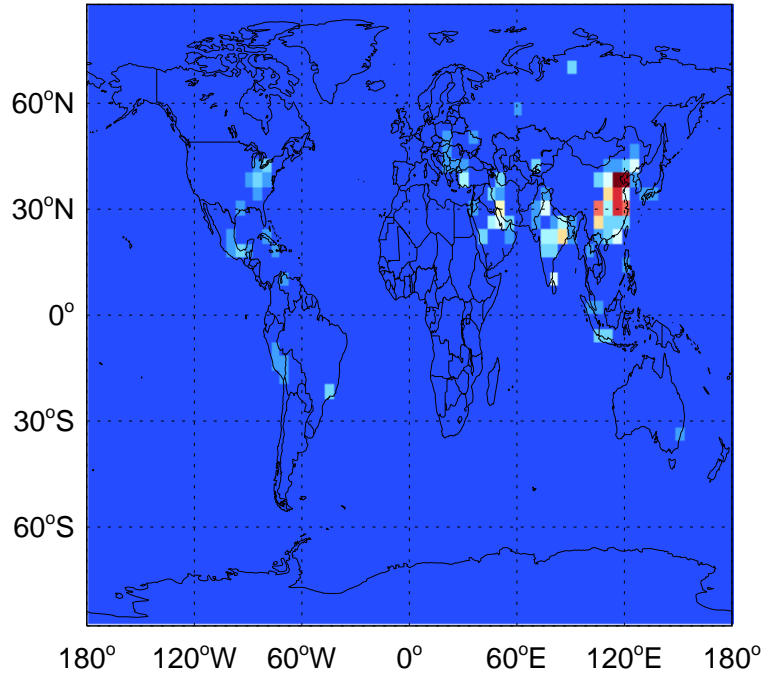

GEOS-Chem Emission Maps

v11-02e-Run1

SO2 column anthro emissions for Jul

0.00e+00 5.74e+07 1.15e+08kg S

v11-02f-Run1

SO2 column anthro emissions for Jul

0.00e+00 5.74e+07 1.15e+08kg S

GC_12.0.0

SO2 column anthro emissions for Jul

0.00e+00 5.74e+07 1.15e+08kg S

GEOS-Chem Emission Maps

v11-02e-Run1

SO2 column aircraft emissions for Jul

0.00e+00 7.30e+04 1.46e+05kg S

v11-02f-Run1

SO2 column aircraft emissions for Jul