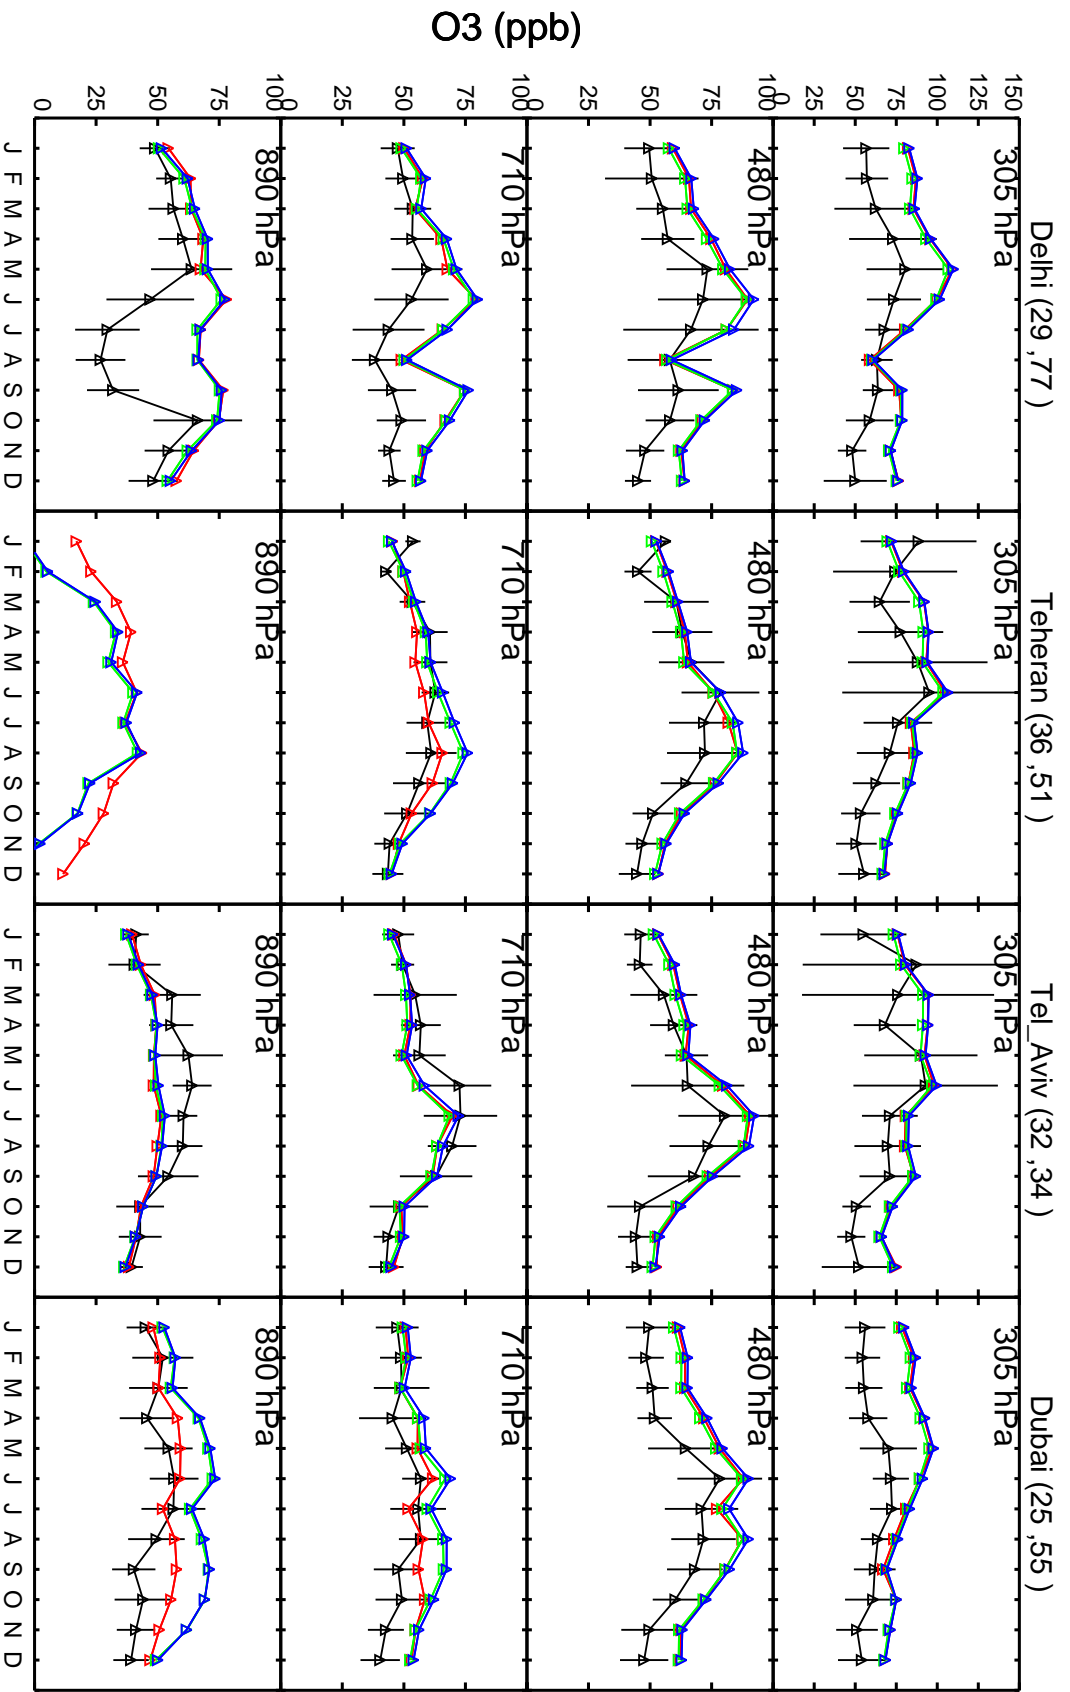

Red: v11-02e-Run1 (2016); Green: v11-02f-Run1 (2016); Blue: GC\_12.0.0 (2016)

Red: v11-02e-Run1 (2016); Green: v11-02f-Run1 (2016); Blue: GC\_12.0.0 (2016)