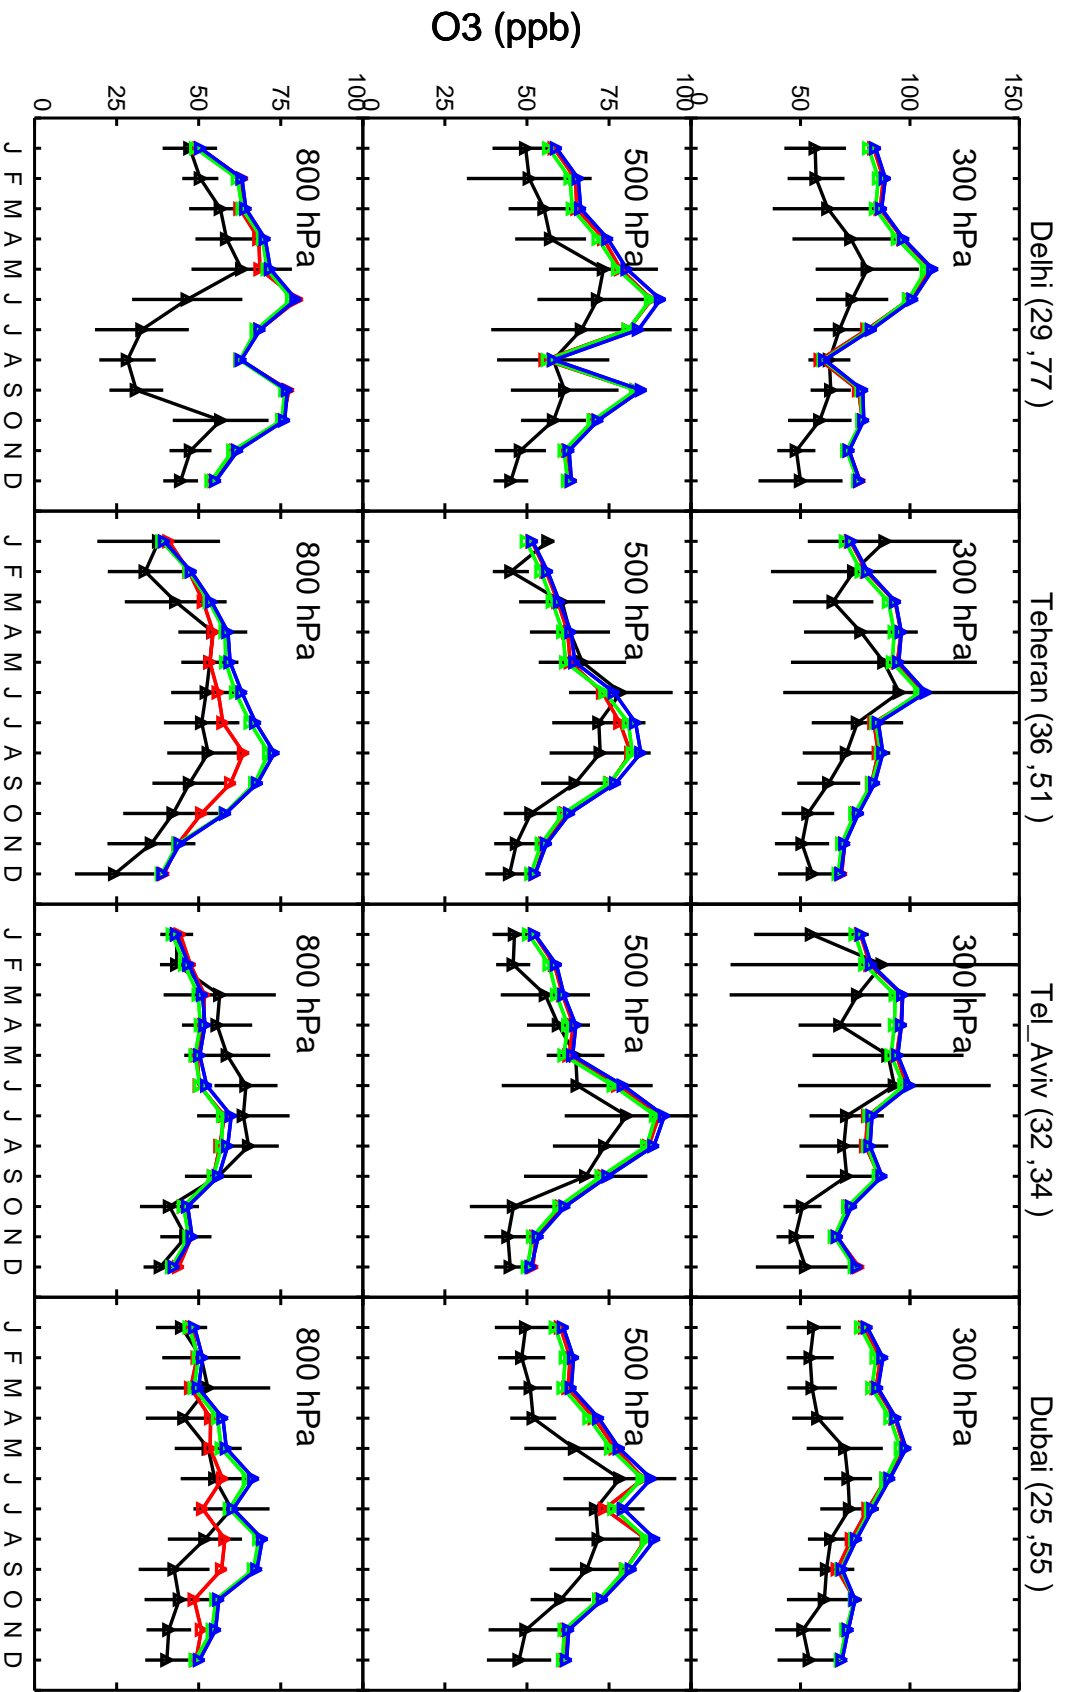

Red: v11-02e-Run1 (2016); Green: v11-02f-Run1 (2016); Blue: GC_12.0.0 (2016)

Red: v11-02e-Run1 (2016); Green: v11-02f-Run1 (2016); Blue: GC_12.0.0 (2016)

Red: v11-02e-Run1 (2016); Green: v11-02f-Run1 (2016); Blue: GC_12.0.0 (2016)

Red: v11-02e-Run1 (2016); Green: v11-02f-Run1 (2016); Blue: GC_12.0.0 (2016)

Red: v11-02e-Run1 (2016); Green: v11-02f-Run1 (2016); Blue: GC_12.0.0 (2016)