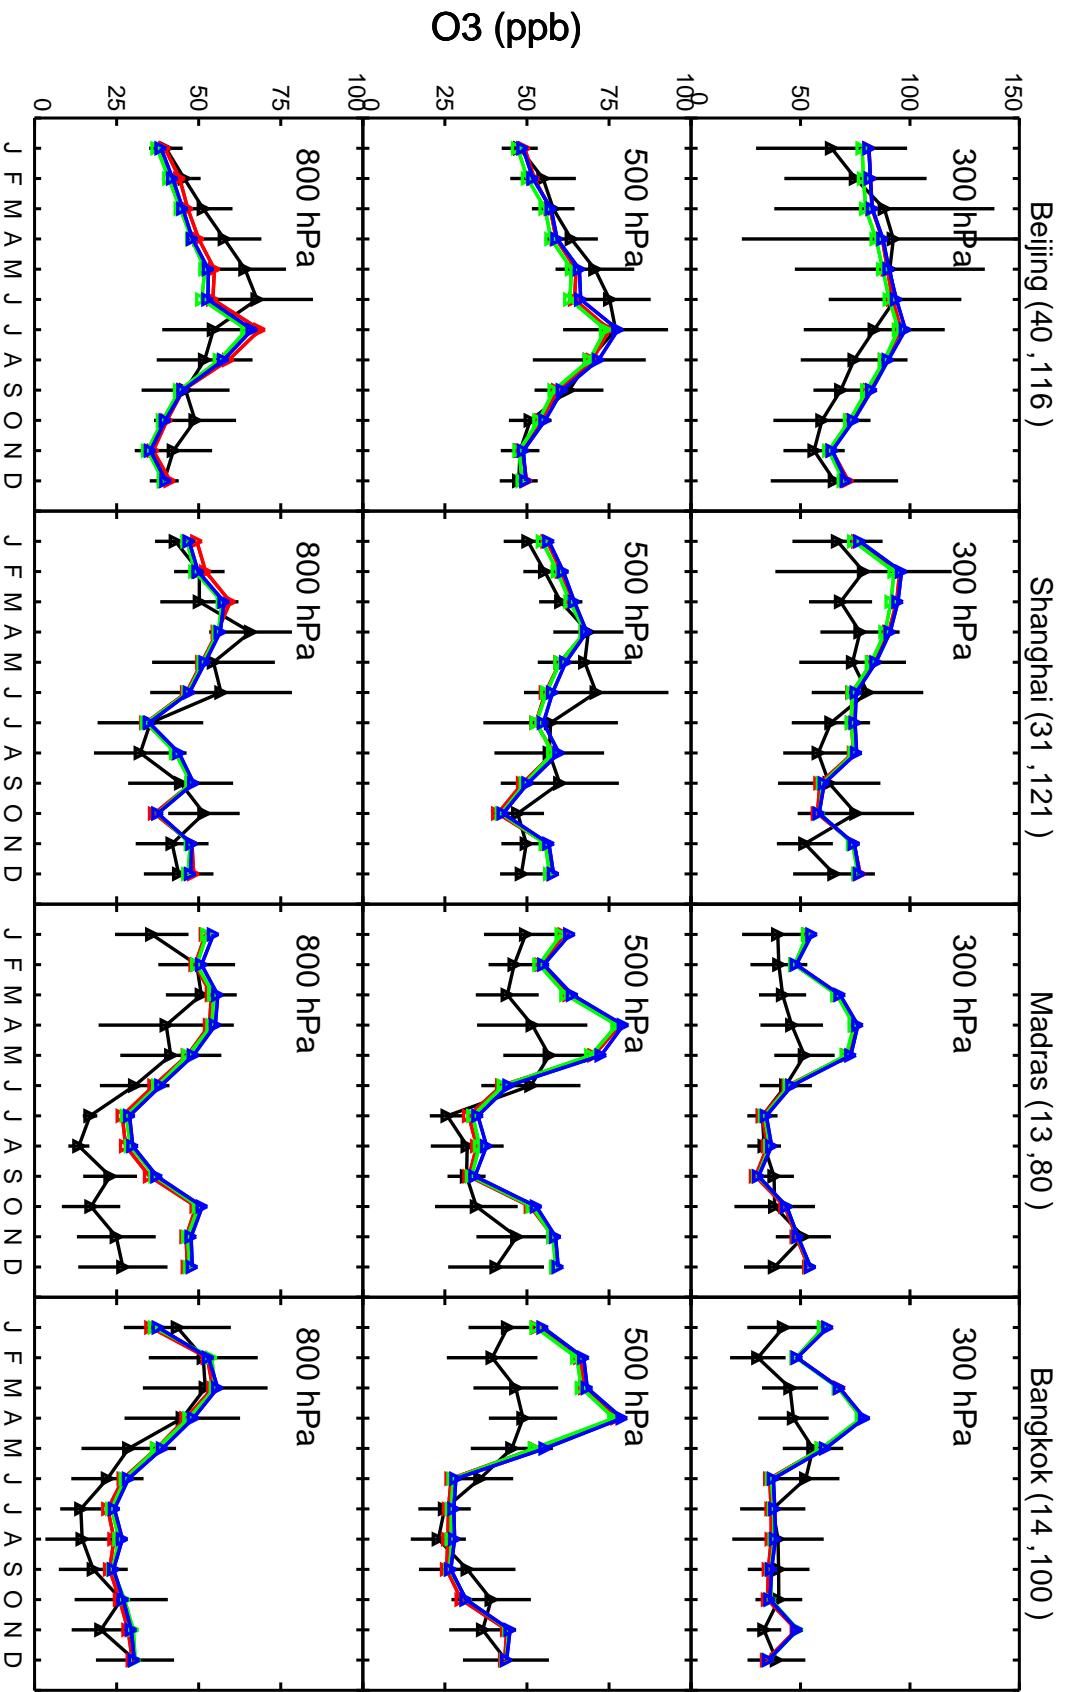

Red: v11-02e-Run1 (2016); Green: v11-02f-Run1 (2016); Blue: GC_12.0.0 (2016)

Red: v11-02e-Run1 (2016); Green: v11-02f-Run1 (2016); Blue: GC_12.0.0 (2016)

Red: v11-02e-Run1 (2016); Green: v11-02f-Run1 (2016); Blue: GC_12.0.0 (2016)

Red: v11-02e-Run1 (2016); Green: v11-02f-Run1 (2016); Blue: GC_12.0.0 (2016)

Red: v11-02e-Run1 (2016); Green: v11-02f-Run1 (2016); Blue: GC_12.0.0 (2016)