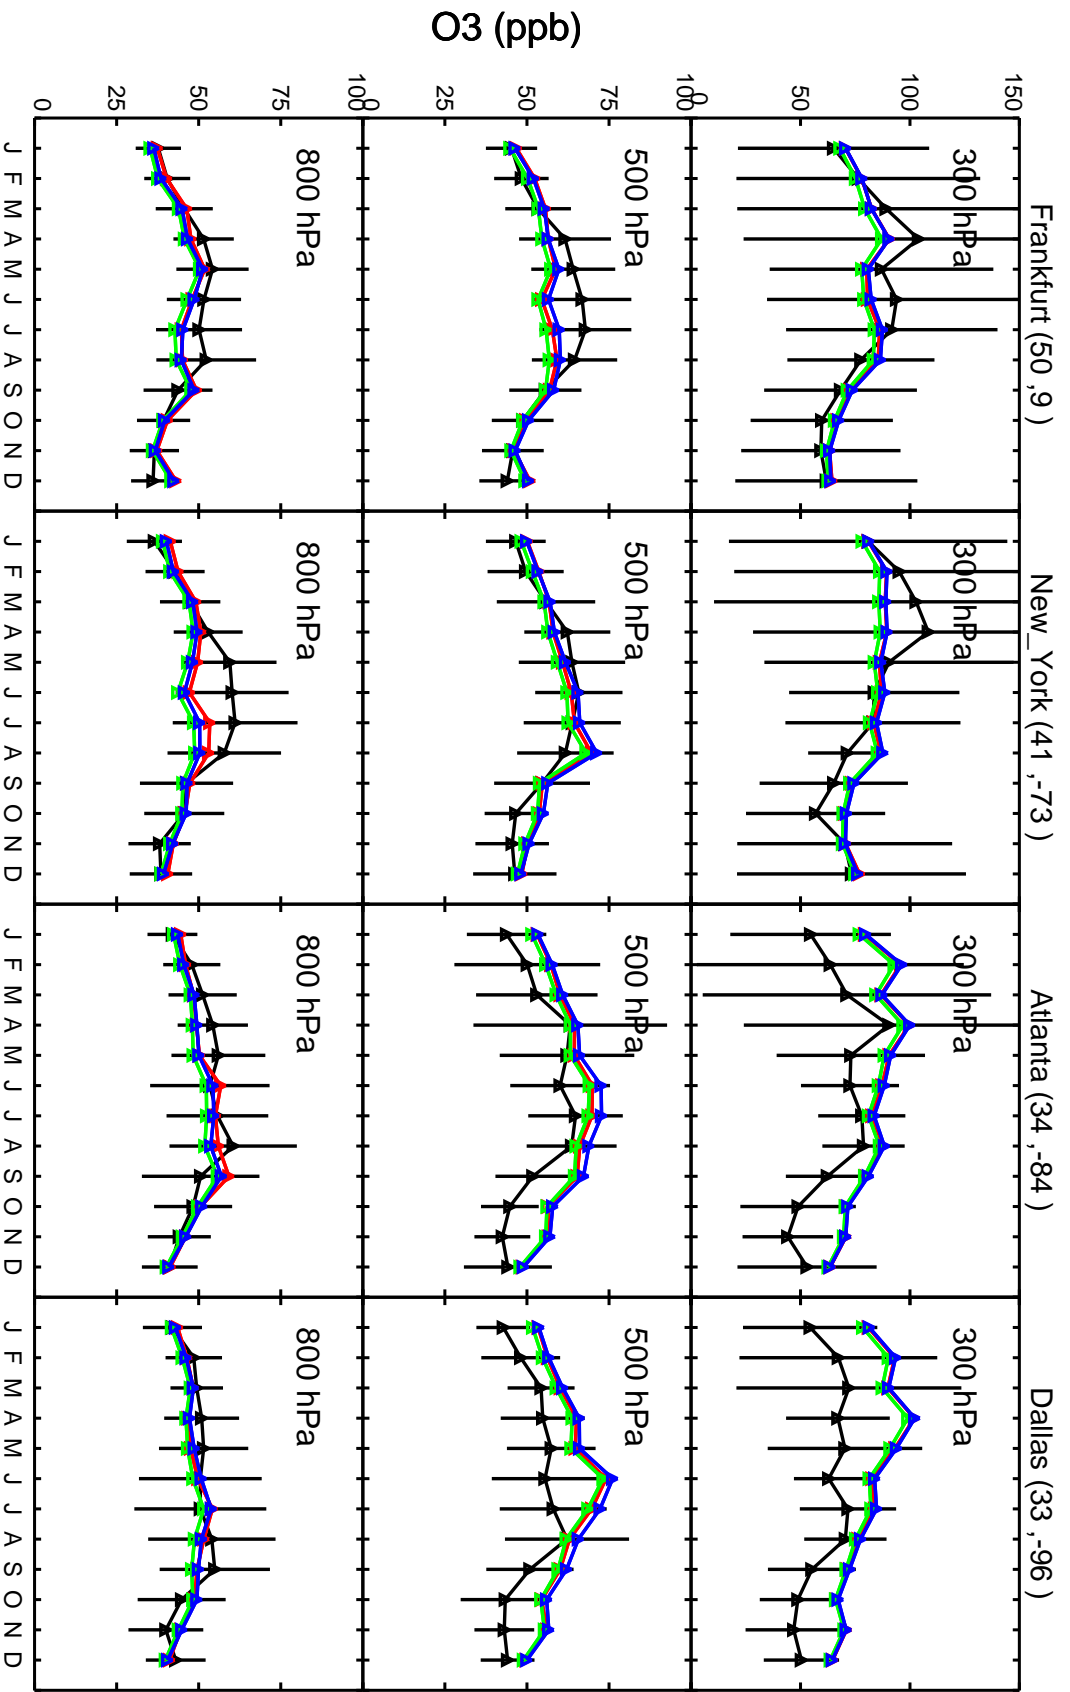

Red: v11-02e-Run1 (2016); Green: v11-02f-Run1 (2016); Blue: GC_12.0.0 (2016)

Red: v11-02e-Run1 (2016); Green: v11-02f-Run1 (2016); Blue: GC_12.0.0 (2016)

Red: v11-02e-Run1 (2016); Green: v11-02f-Run1 (2016); Blue: GC_12.0.0 (2016)

Red: v11-02e-Run1 (2016); Green: v11-02f-Run1 (2016); Blue: GC_12.0.0 (2016)

Red: v11-02e-Run1 (2016); Green: v11-02f-Run1 (2016); Blue: GC_12.0.0 (2016)