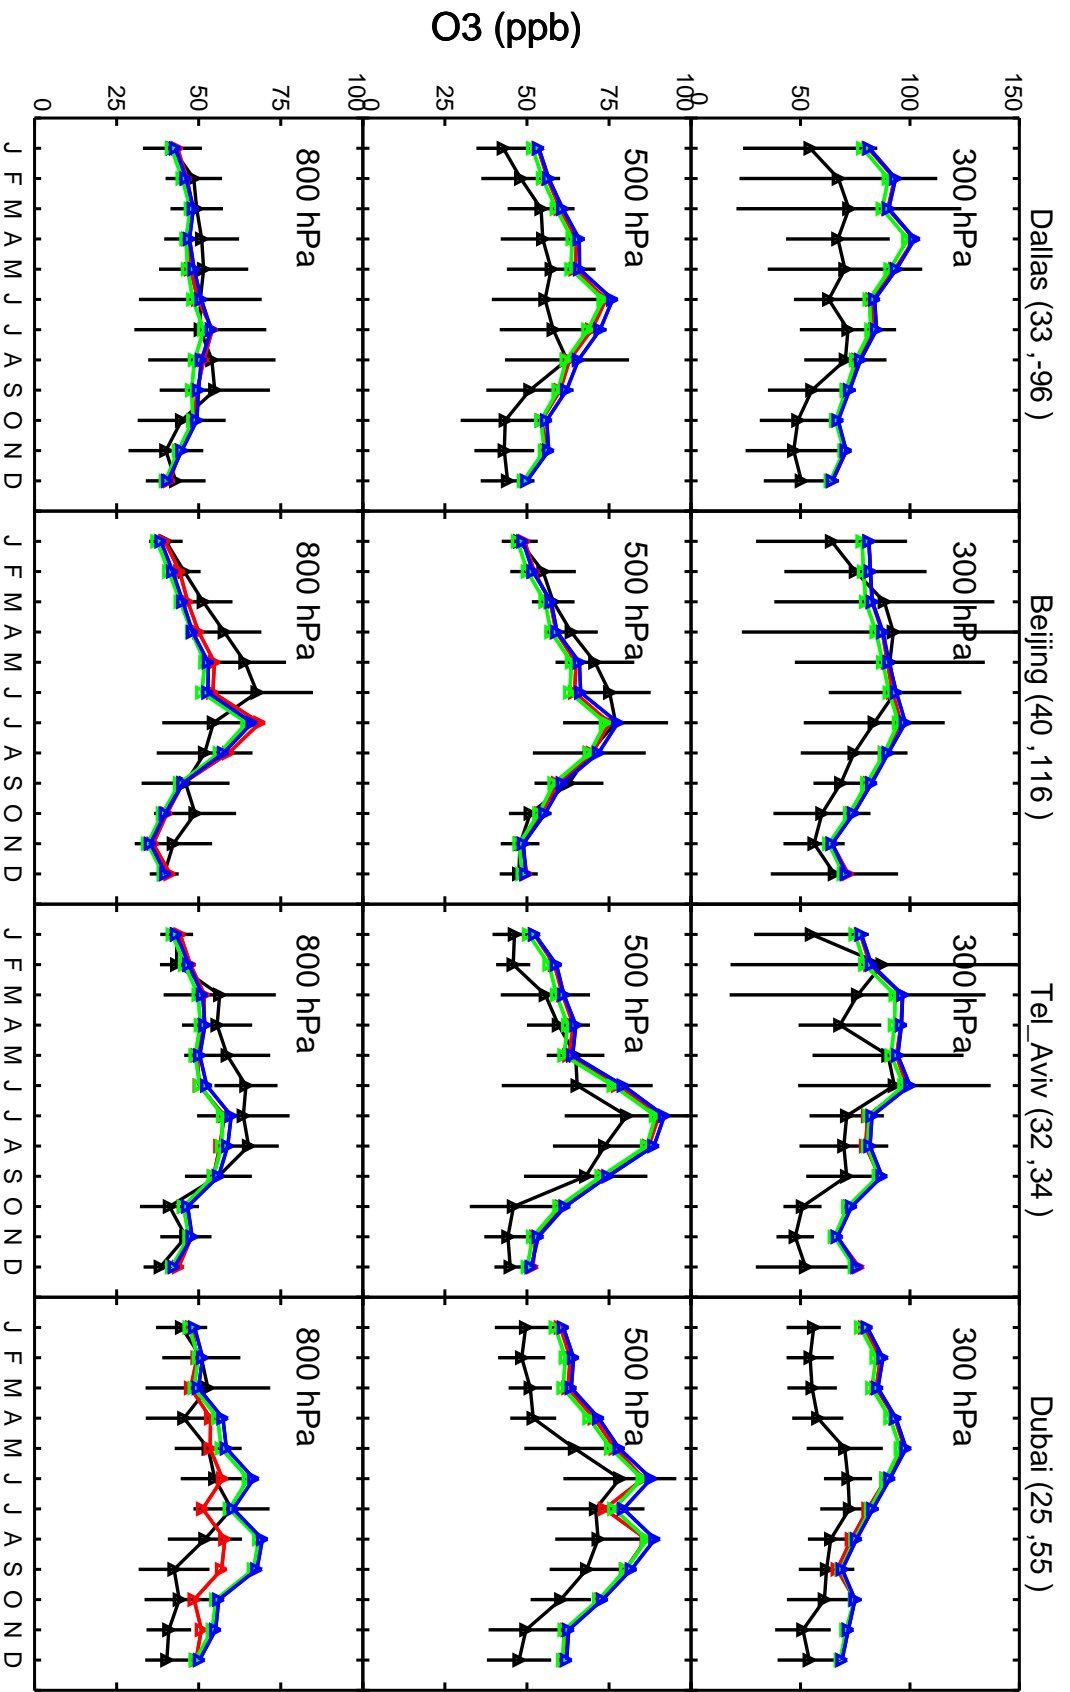

Red: v11-02e-Run1 (2016); Green: v11-02f-Run1 (2016); Blue: GC_12.0.0 (2016)

Red: v11-02e-Run1 (2016); Green: v11-02f-Run1 (2016); Blue: GC_12.0.0 (2016)