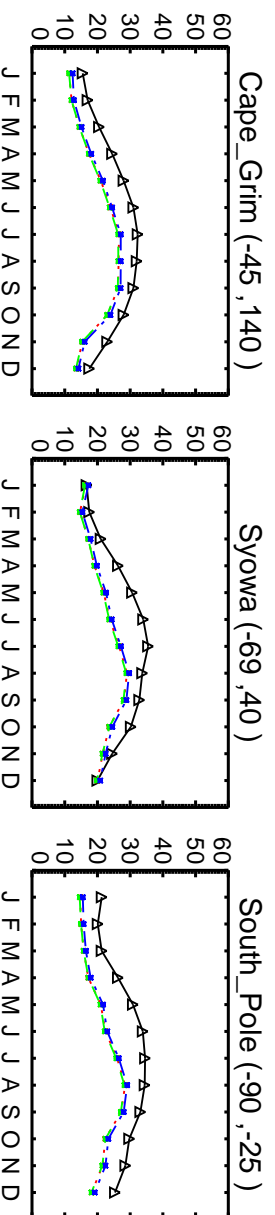

Red: v11-02e-Run1 (2016); Green: v11-02f-Run1 (2016); Blue: GC_12.0.0 (2016)

Red: v11-02e-Run1 (2016); Green: v11-02f-Run1 (2016); Blue: GC_12.0.0 (2016)

O3 (ppb)