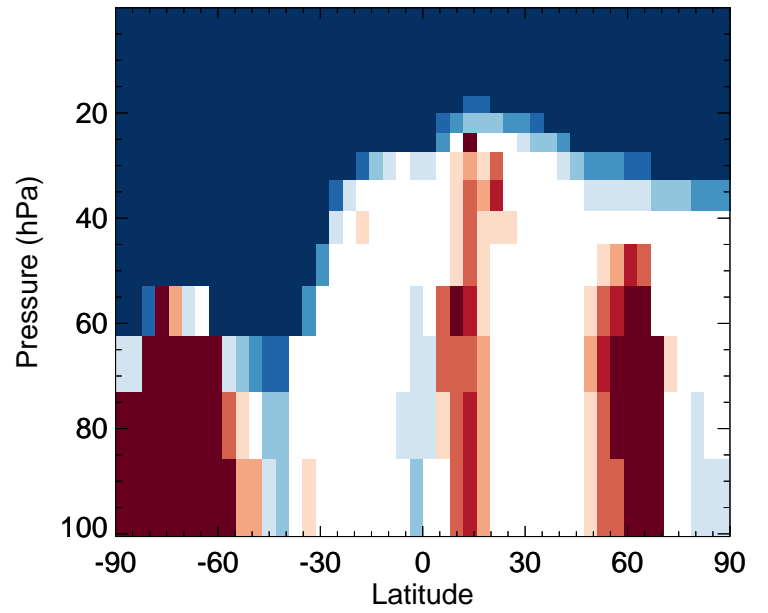

GC_12.0.0 / v11-02e-Run1

NH3 - Strat zonal mean % diff for Jul