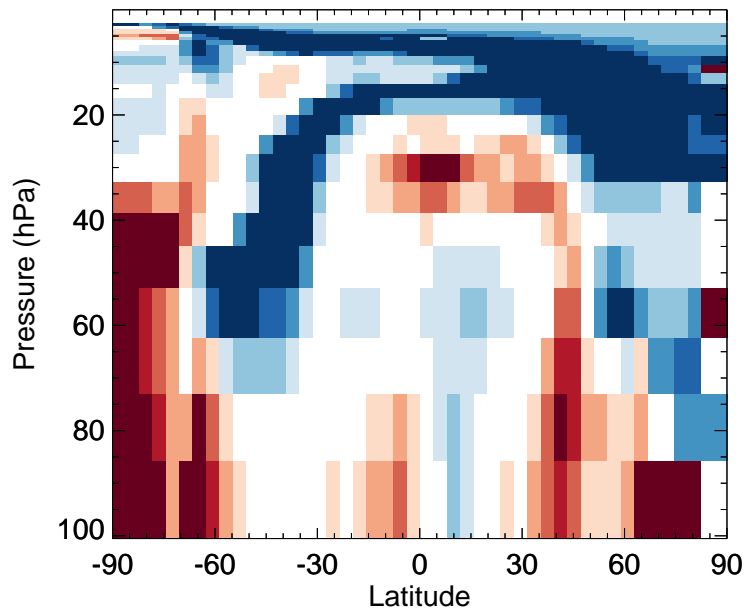

GC_12.0.0 / v11-02e-Run1

HBr - Strat zonal mean % diff for Jul