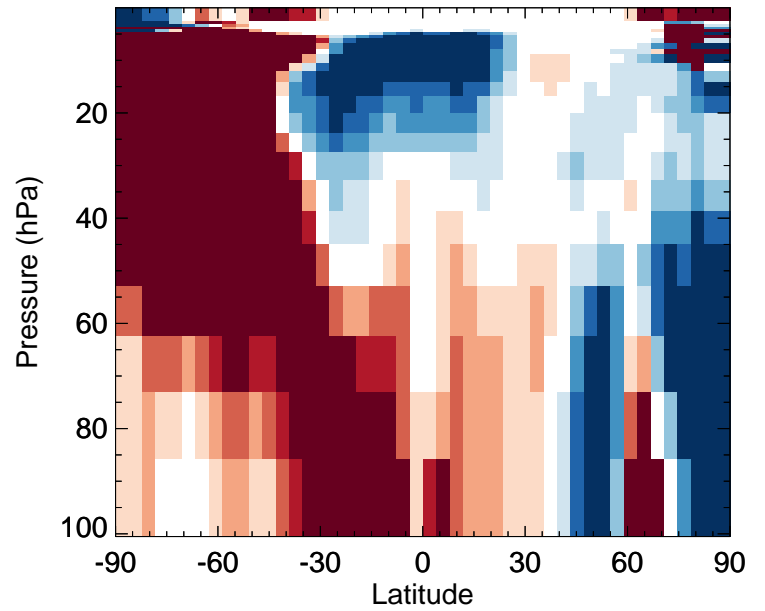

GC\_12.0.0 / v11-02f-Run1

OCPO - Strat zonal mean % diff for Jul

GC\_12.0.0 - v11-02e-Run1

OCPO - Strat zonal mean abs diff for Jul

GC\_12.0.0 / v11-02e-Run1

OCPO - Strat zonal mean % diff for Jul

GEOS-Chem Stratospheric Zonal Difference Maps