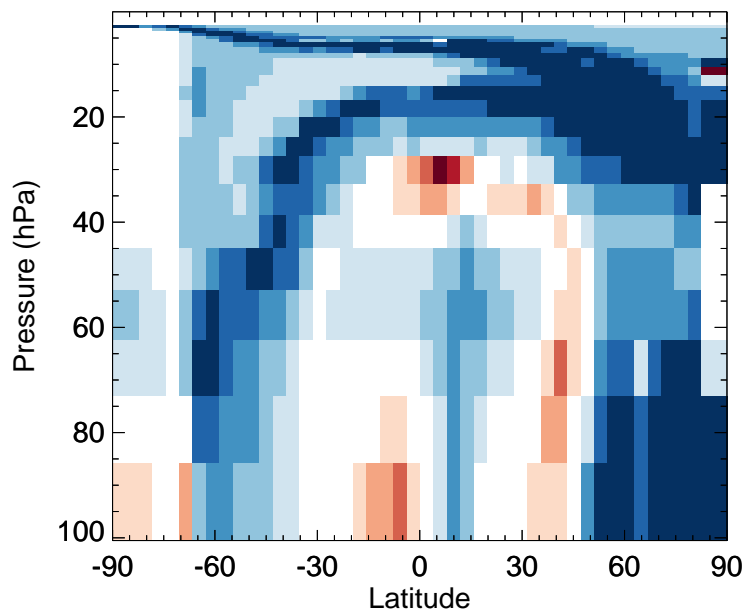

GC_12.0.0 / v11-02f-Run1

HBr - Strat zonal mean % diff for Jul