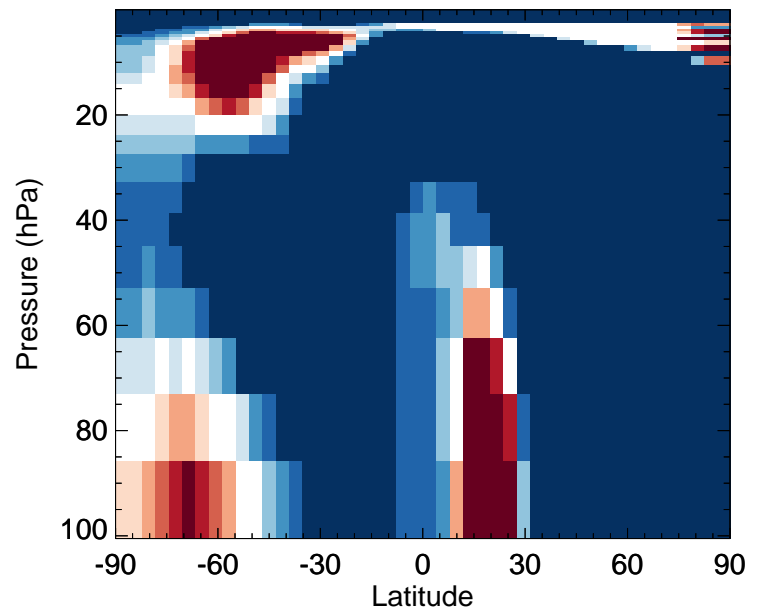

GLYC - Strat zonal mean % diff for Jul