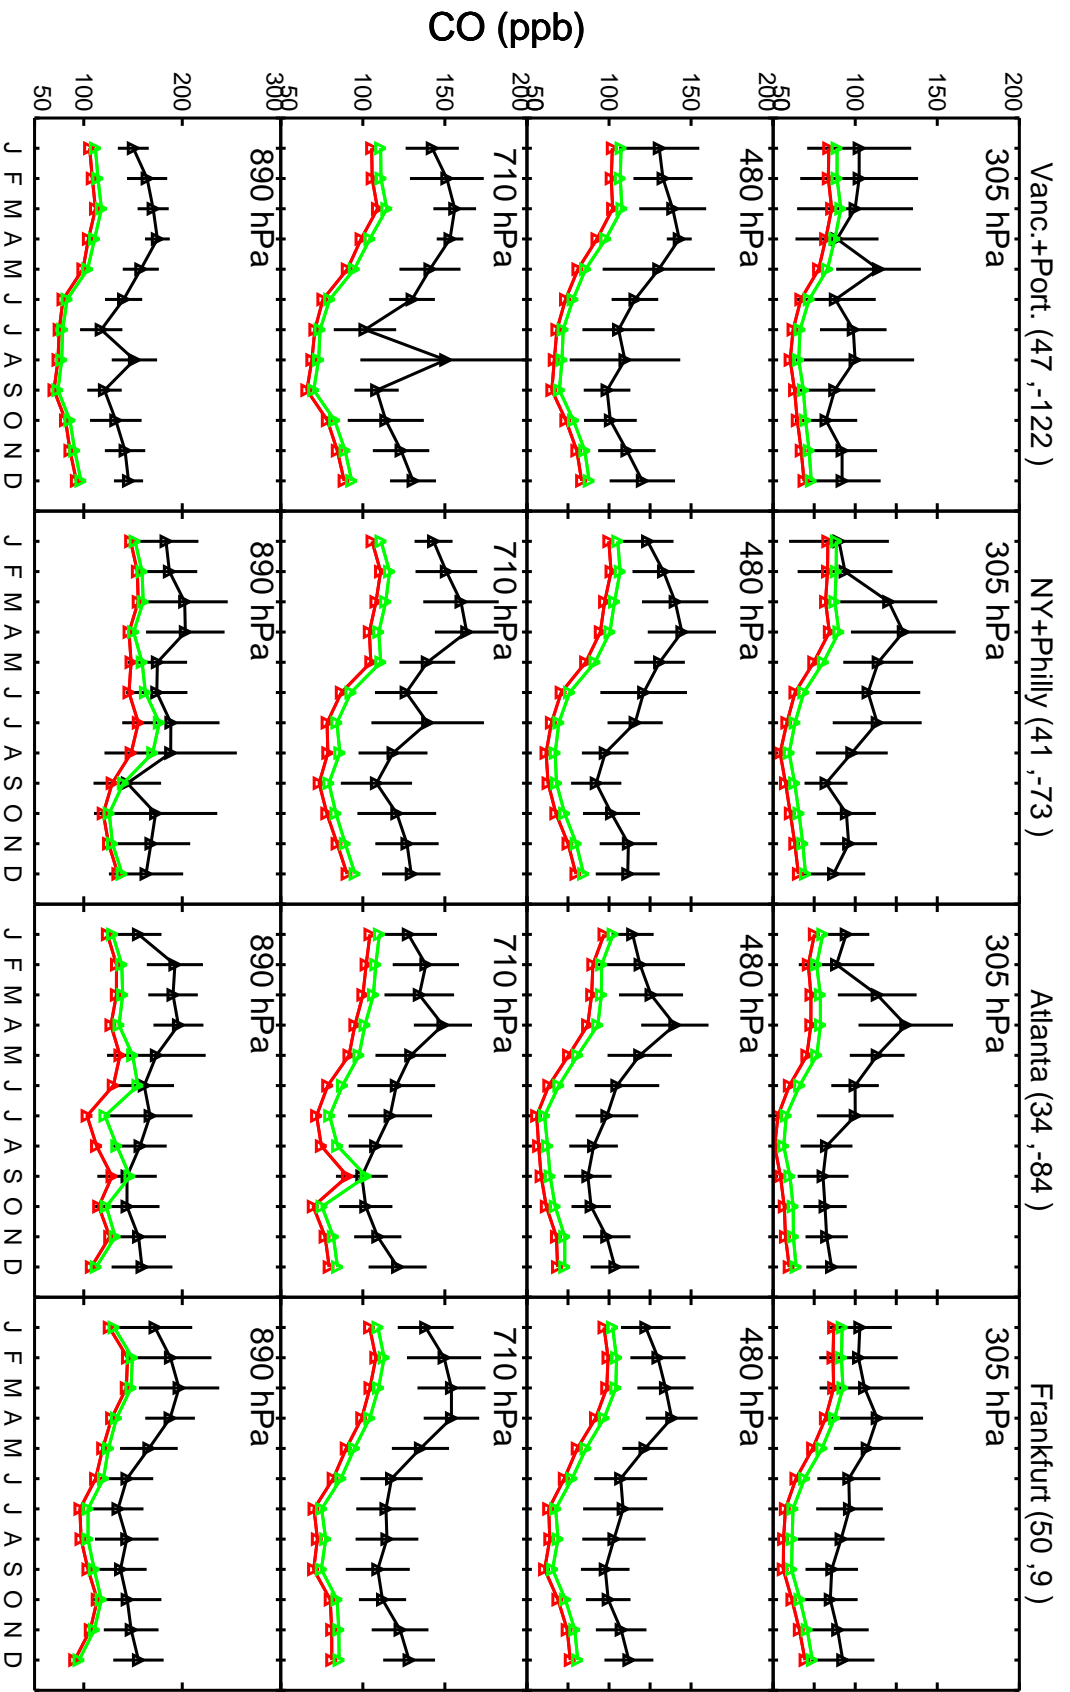

Red: GC_12.0.0 (2016); Green: GC_12.4.0 (2016)

Red: GC_12.0.0 (2016); Green: GC_12.4.0 (2016)

Red: GC_12.0.0 (2016); Green: GC_12.4.0 (2016)