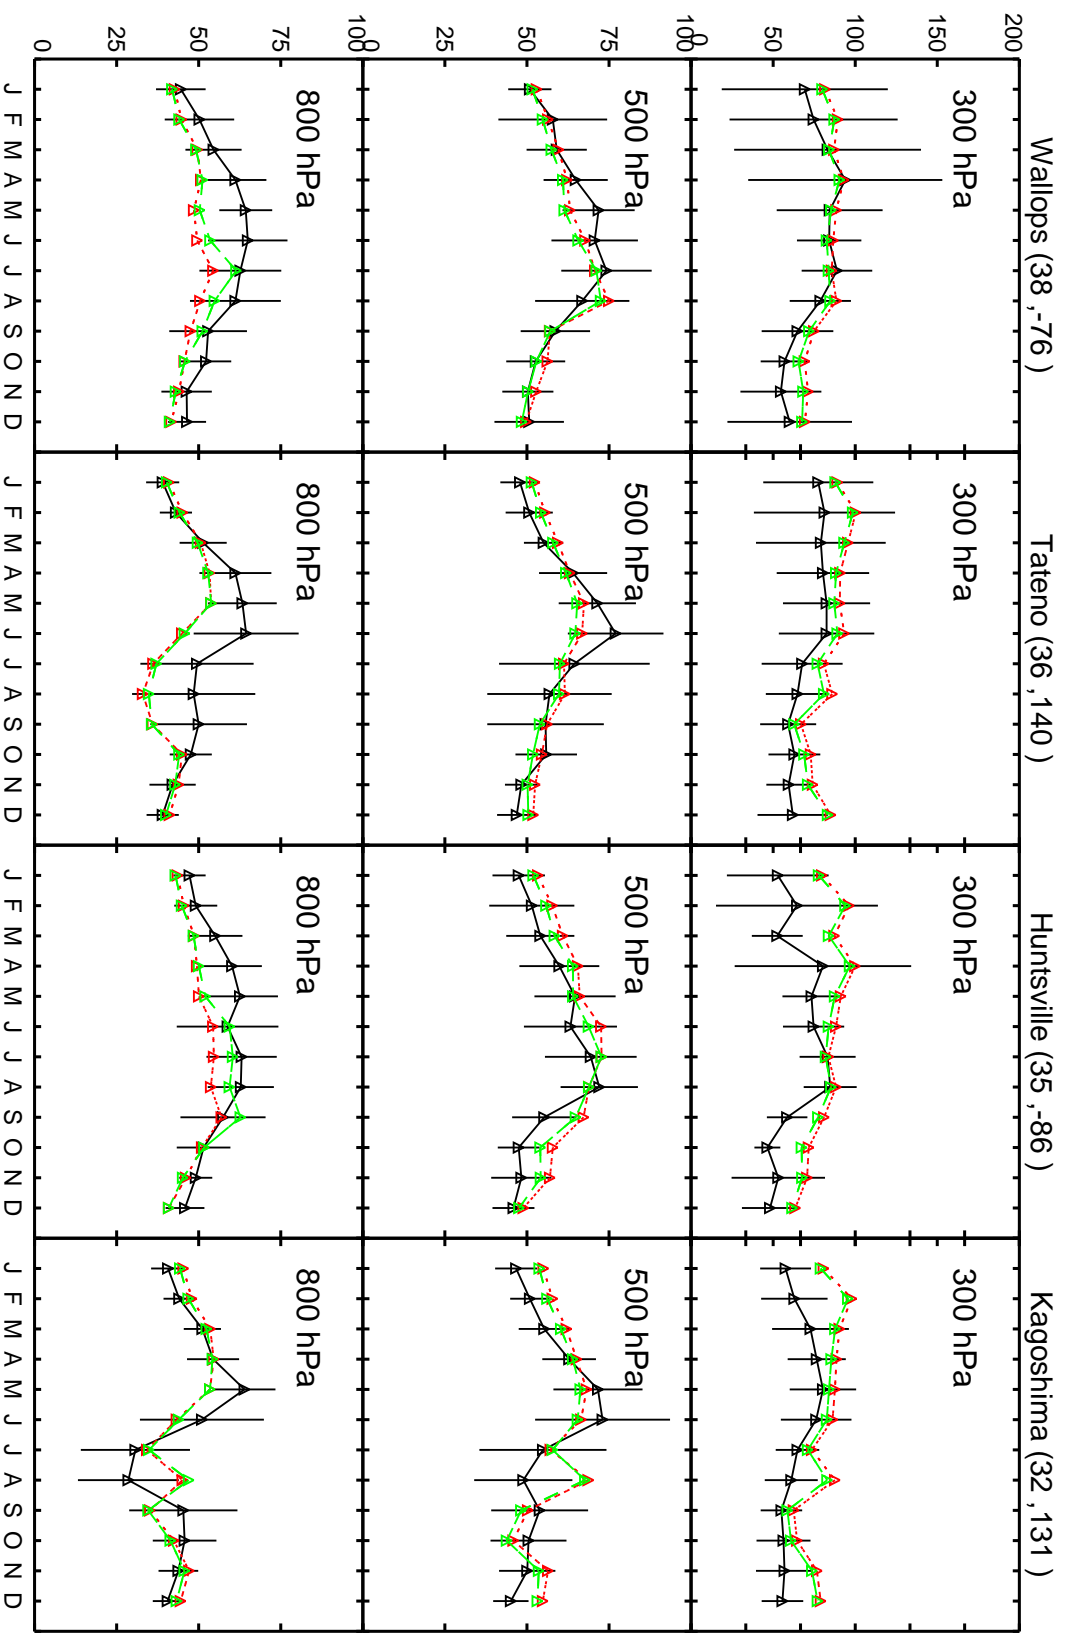

Red: GC\_12.0.0 (2016); Green: GC\_12.4.0 (2016)

Red: GC\_12.0.0 (2016); Green: GC\_12.4.0 (2016)

Red: GC\_12.0.0 (2016); Green: GC\_12.4.0 (2016)

Red: GC\_12.0.0 (2016); Green: GC\_12.4.0 (2016)

Red: GC\_12.0.0 (2016); Green: GC\_12.4.0 (2016)

Red: GC\_12.0.0 (2016); Green: GC\_12.4.0 (2016)