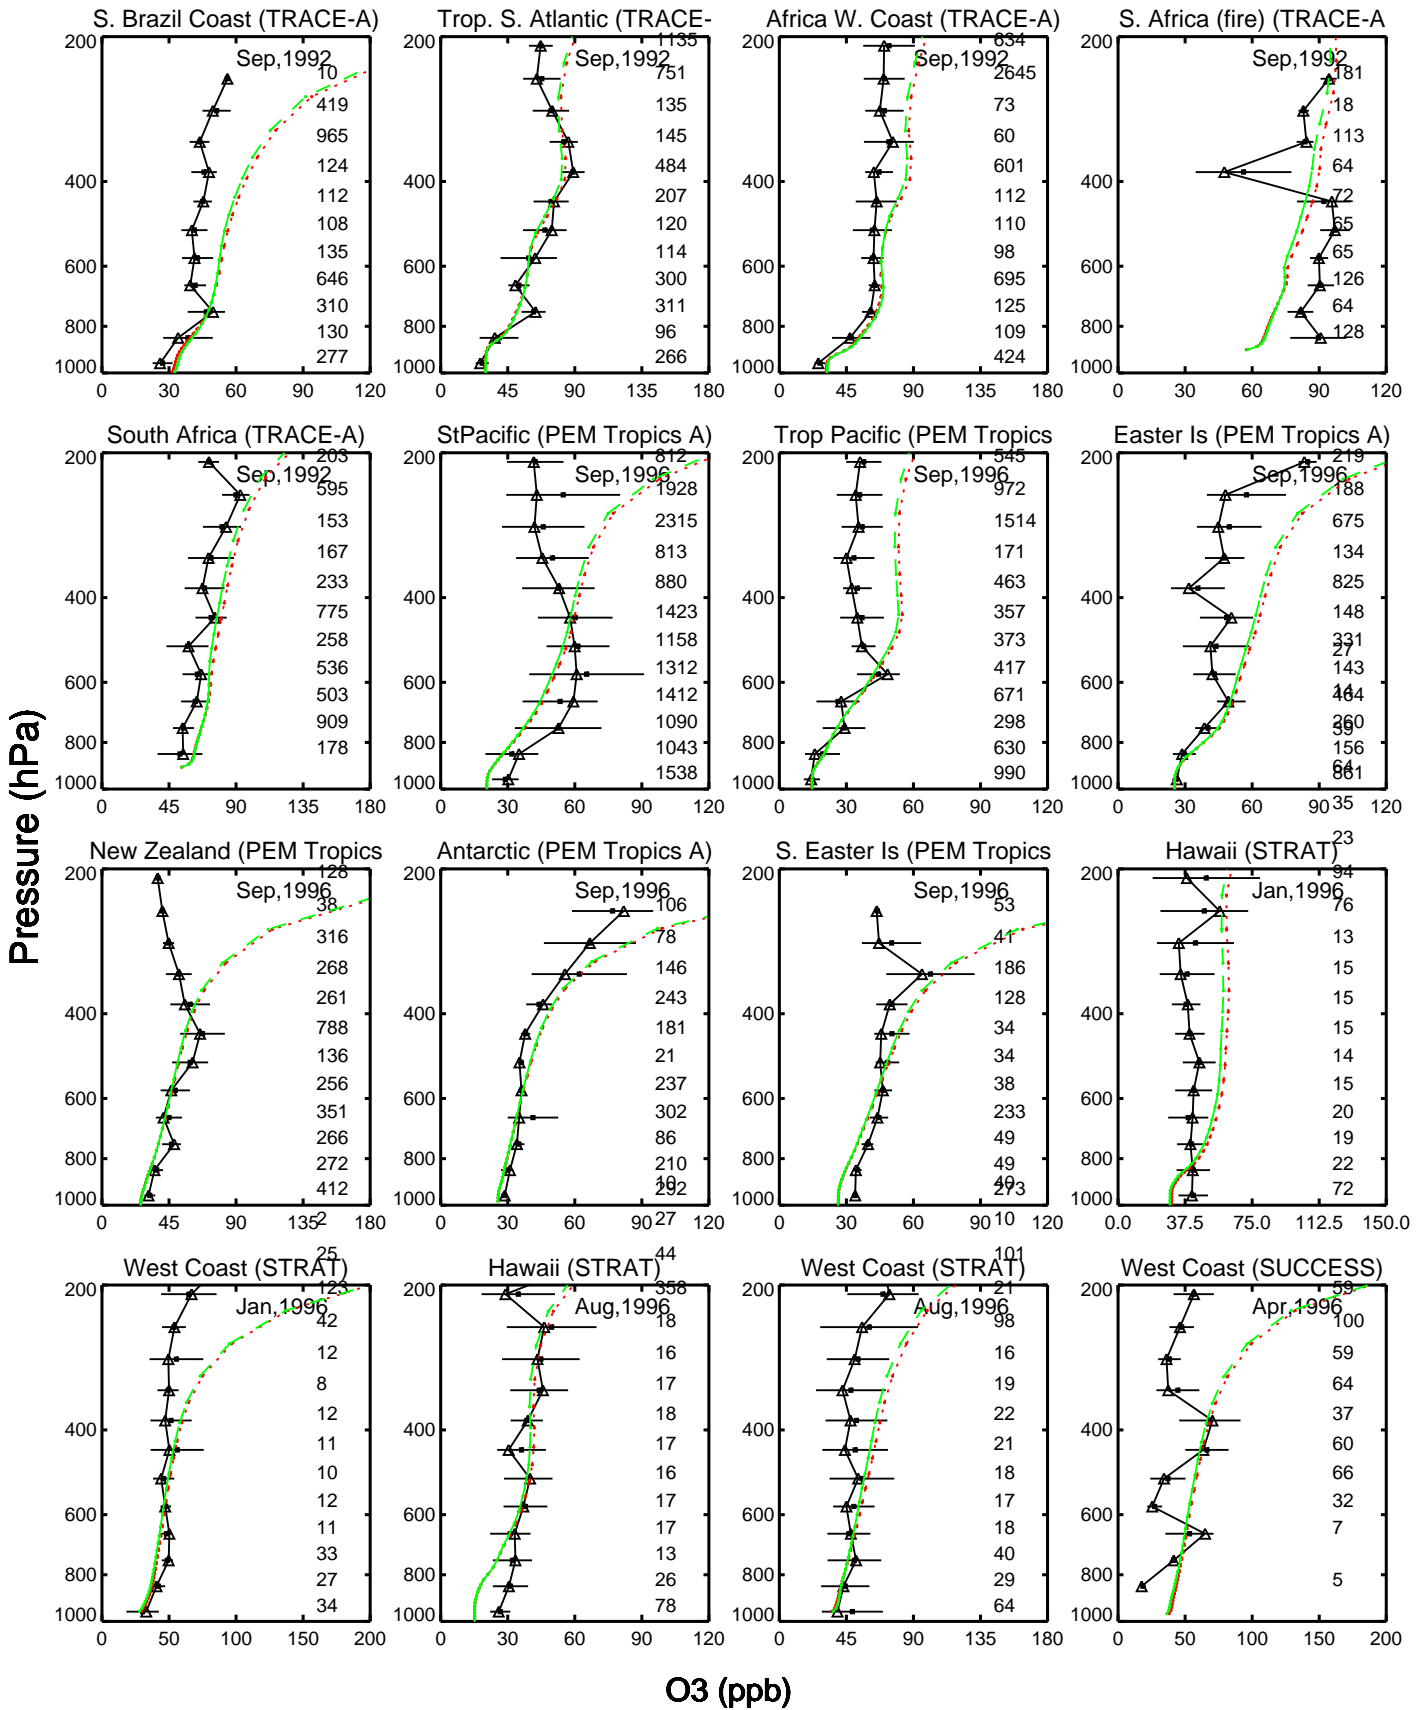

Red: GC_12.0.0 (2016); Green: GC_12.4.0 (2016)

Red: GC_12.0.0 (2016); Green: GC_12.4.0 (2016)

Red: GC_12.0.0 (2016); Green: GC_12.4.0 (2016)

O₃ (ppb)