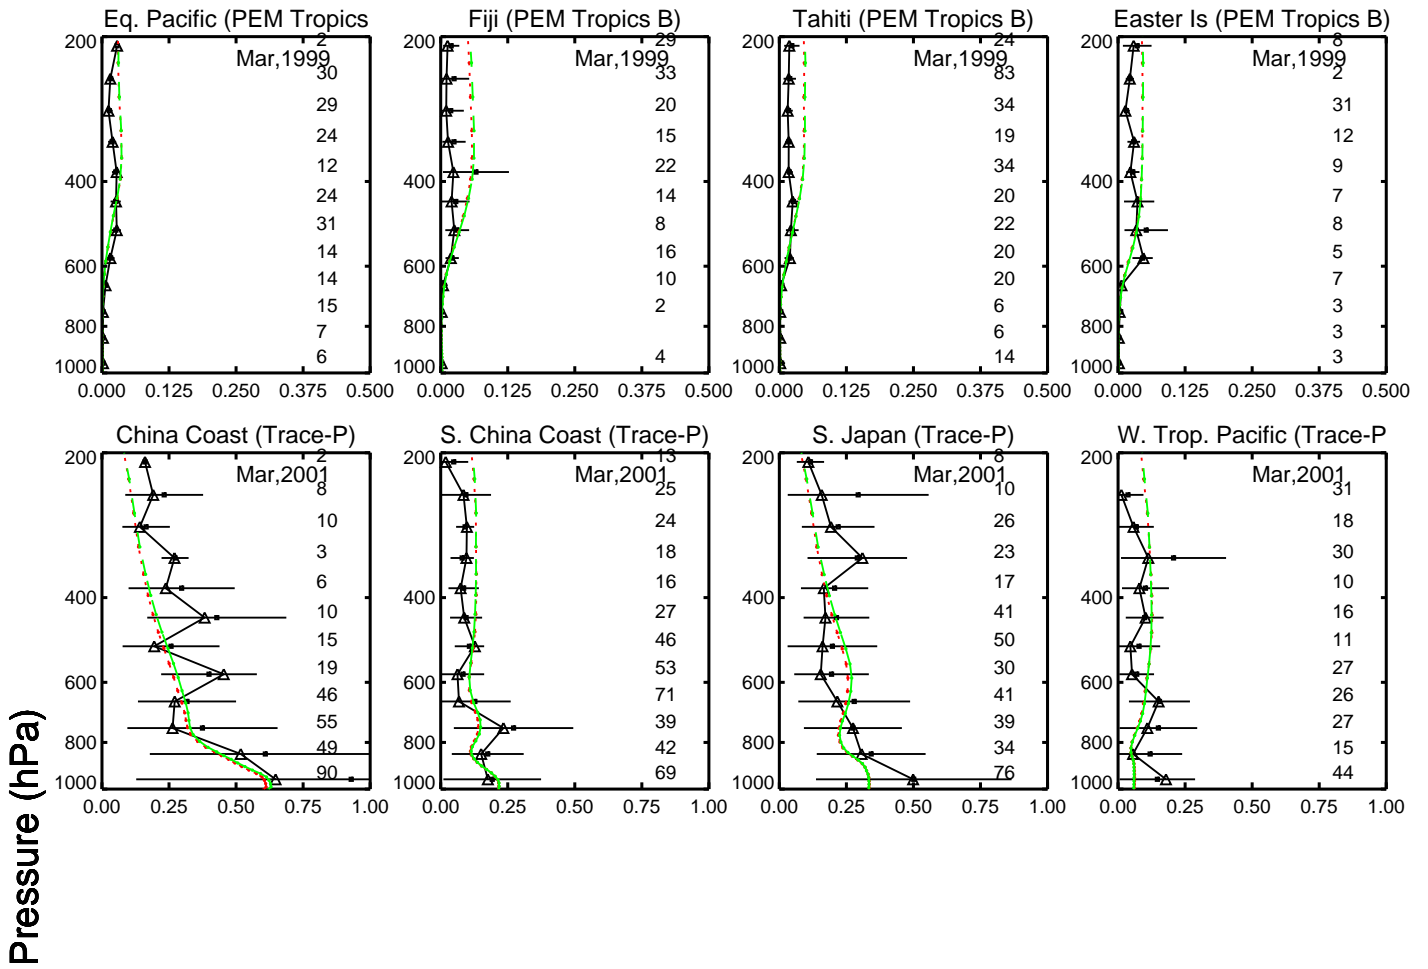

Red: GC_12.0.0 (2016); Green: GC_12.4.0 (2016)

Red: GC_12.0.0 (2016); Green: GC_12.4.0 (2016)

Red: GC_12.0.0 (2016); Green: GC_12.4.0 (2016)

PAN (ppb)