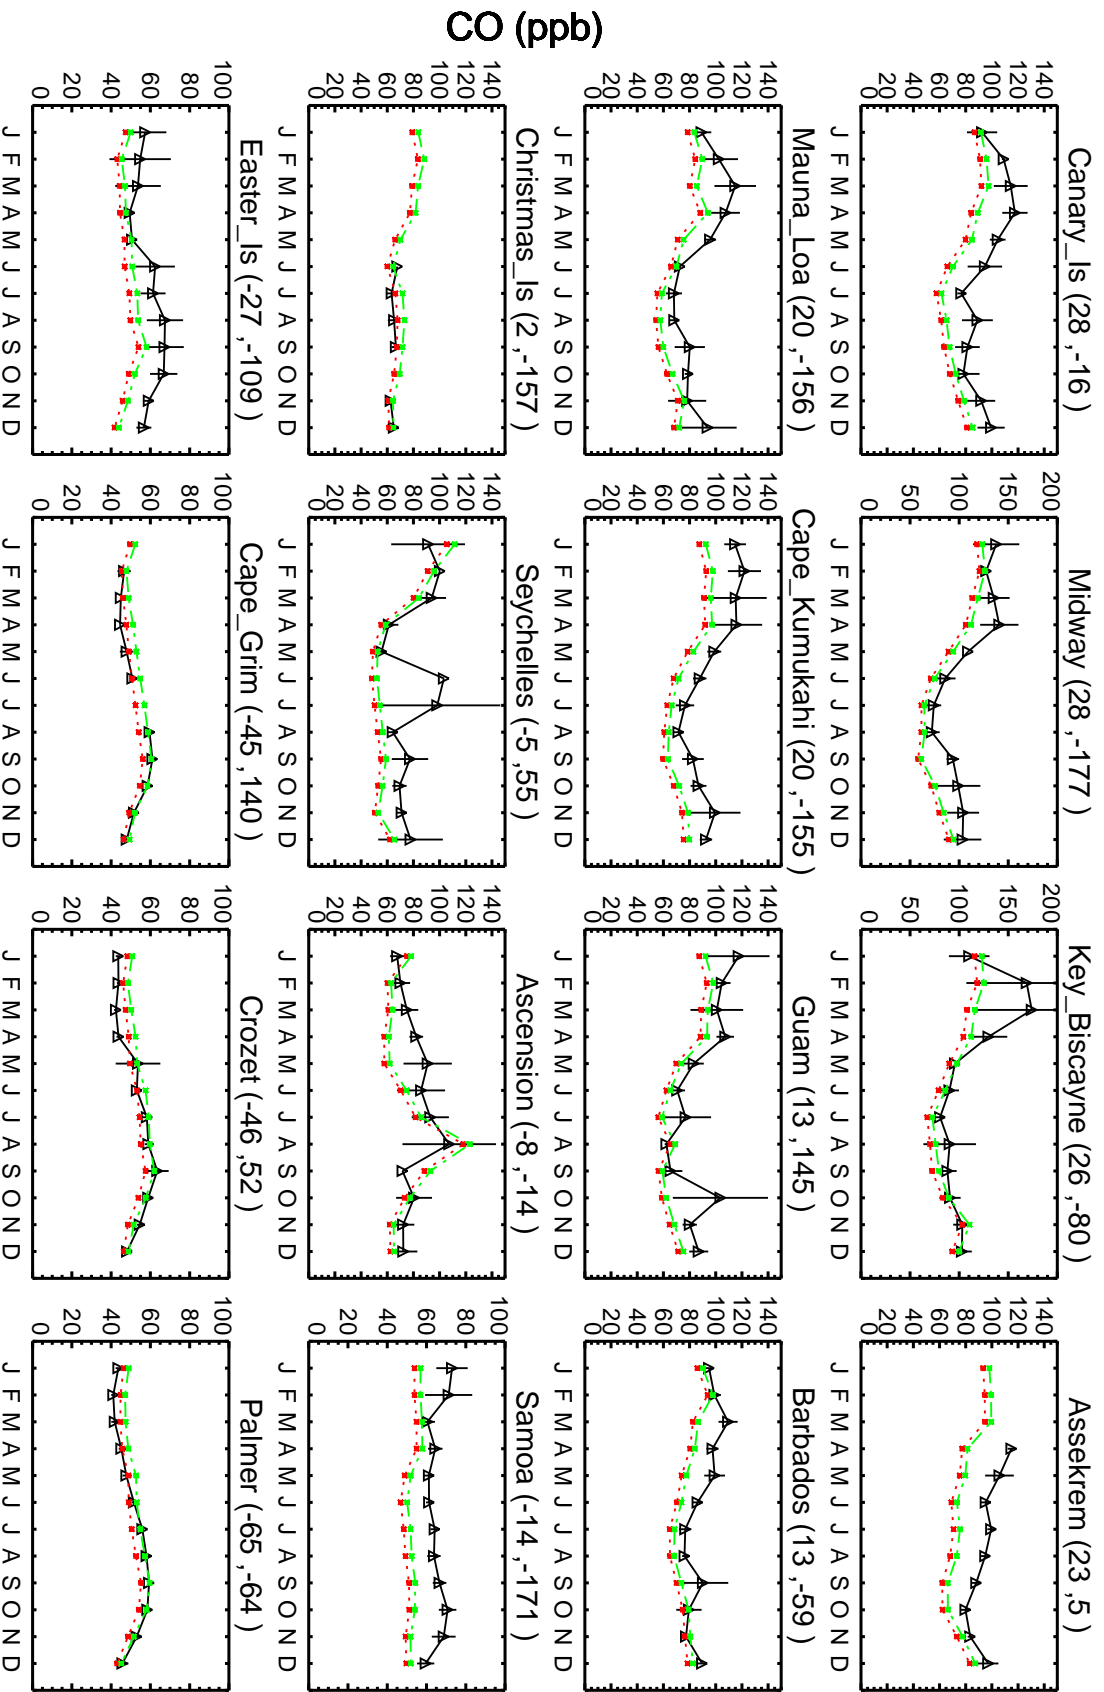

Red: GC_12.0.0 (2016); Green: GC_12.4.0 (2016)

Red: GC_12.0.0 (2016); Green: GC_12.4.0 (2016)

Red: GC_12.0.0 (2016); Green: GC_12.4.0 (2016)

CO (ppb)