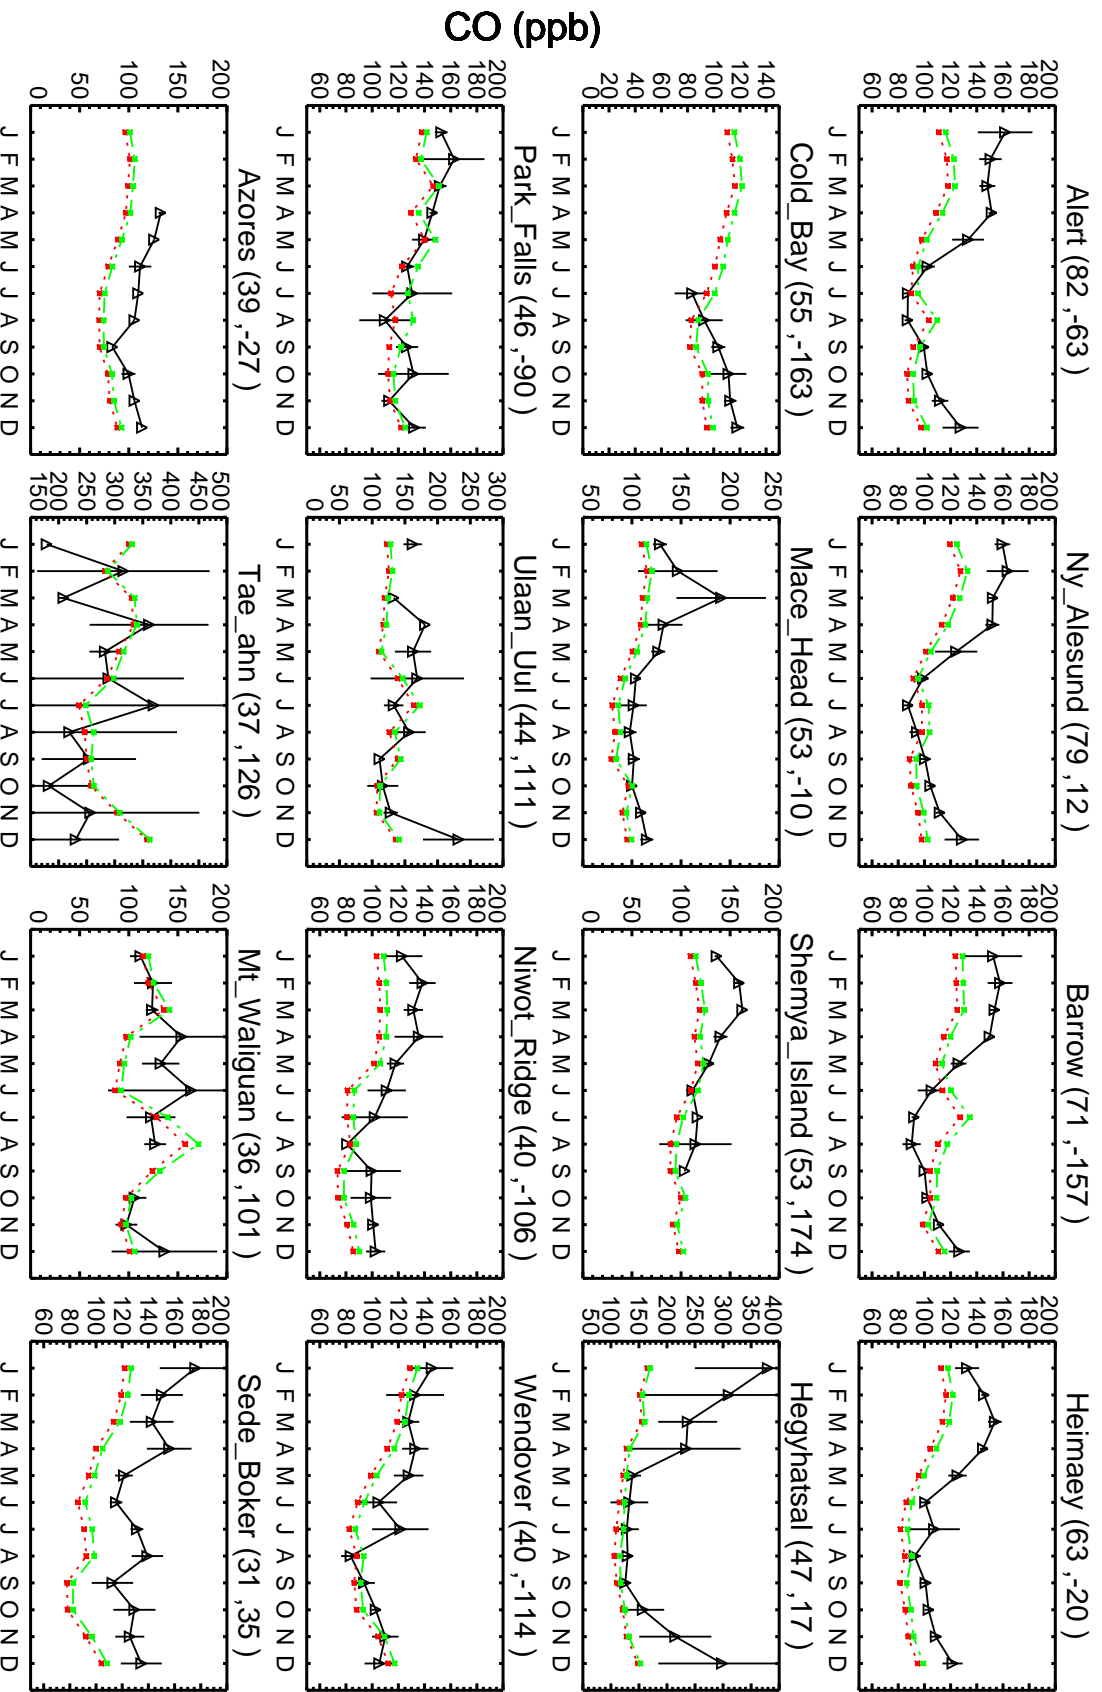

Red: GC_12.0.0 (2016); Green: GC_12.4.0 (2016)

Red: GC_12.0.0 (2016); Green: GC_12.4.0 (2016)

Red: GC_12.0.0 (2016); Green: GC_12.4.0 (2016)

CO (ppb)