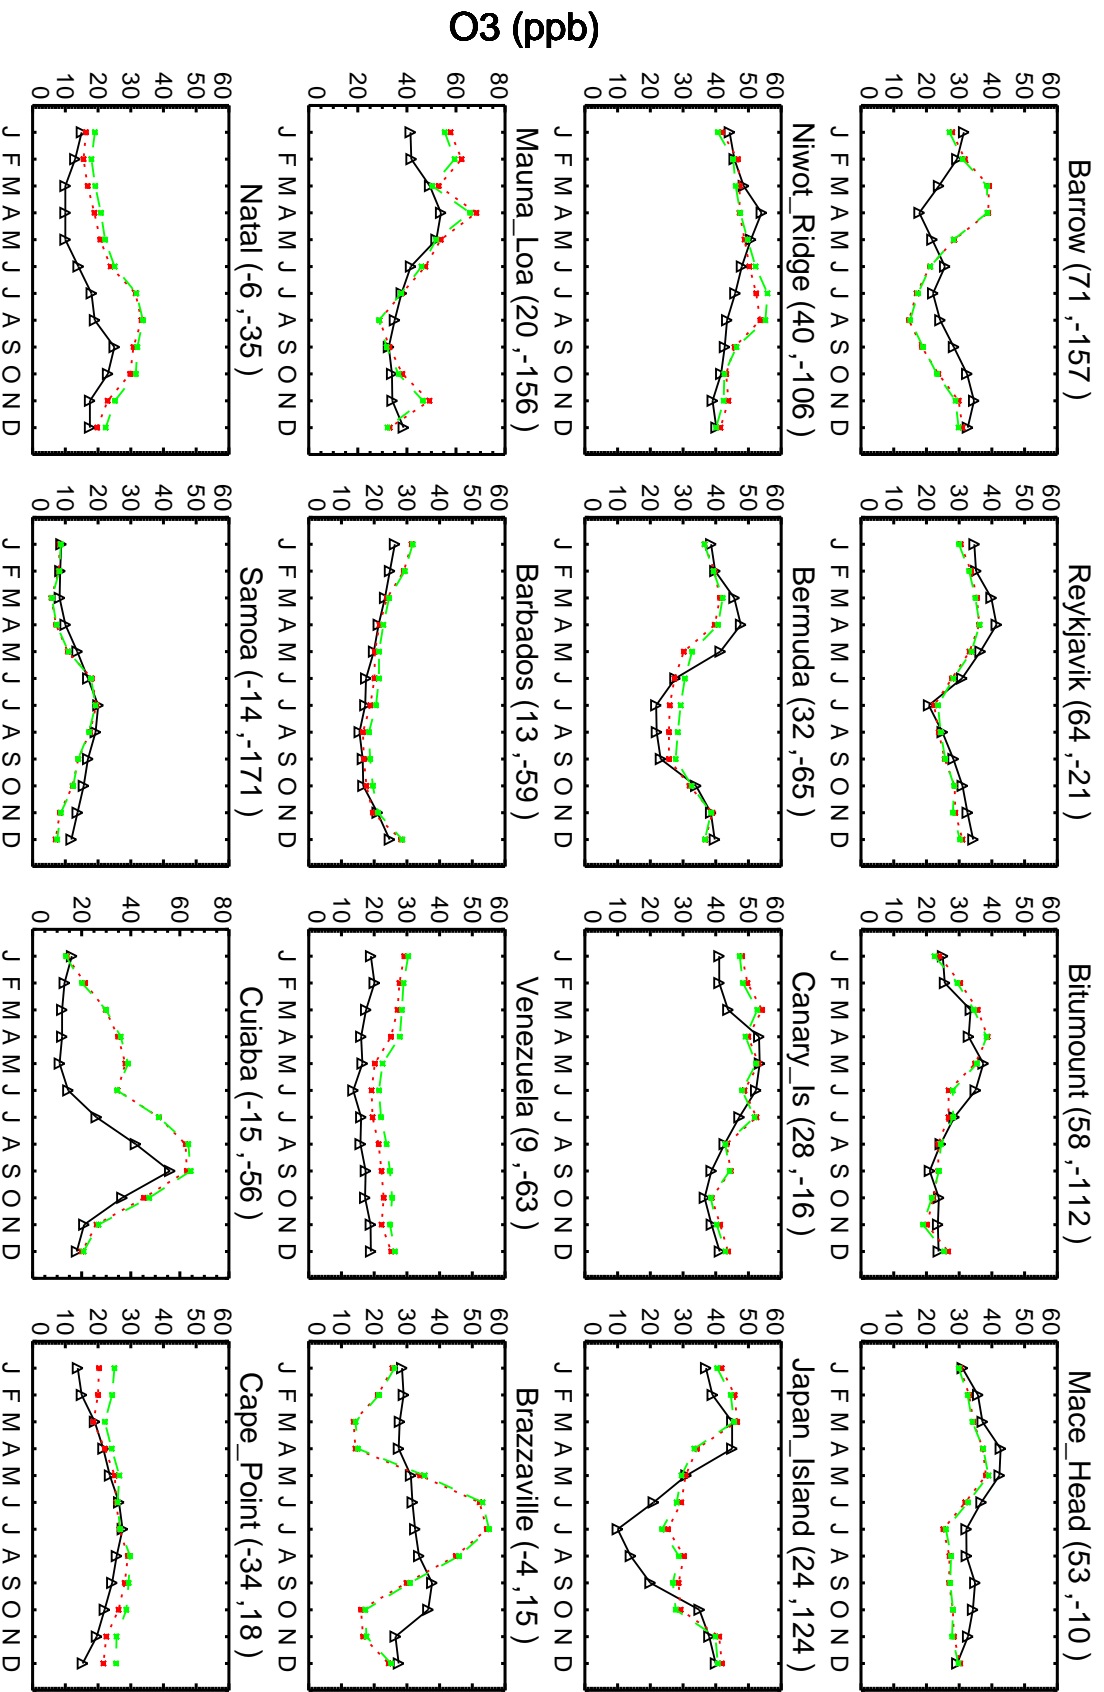

Red: GC_12.0.0 (2016); Green: GC_12.4.0 (2016)

Red: GC_12.0.0 (2016); Green: GC_12.4.0 (2016)

O₃ (ppb)