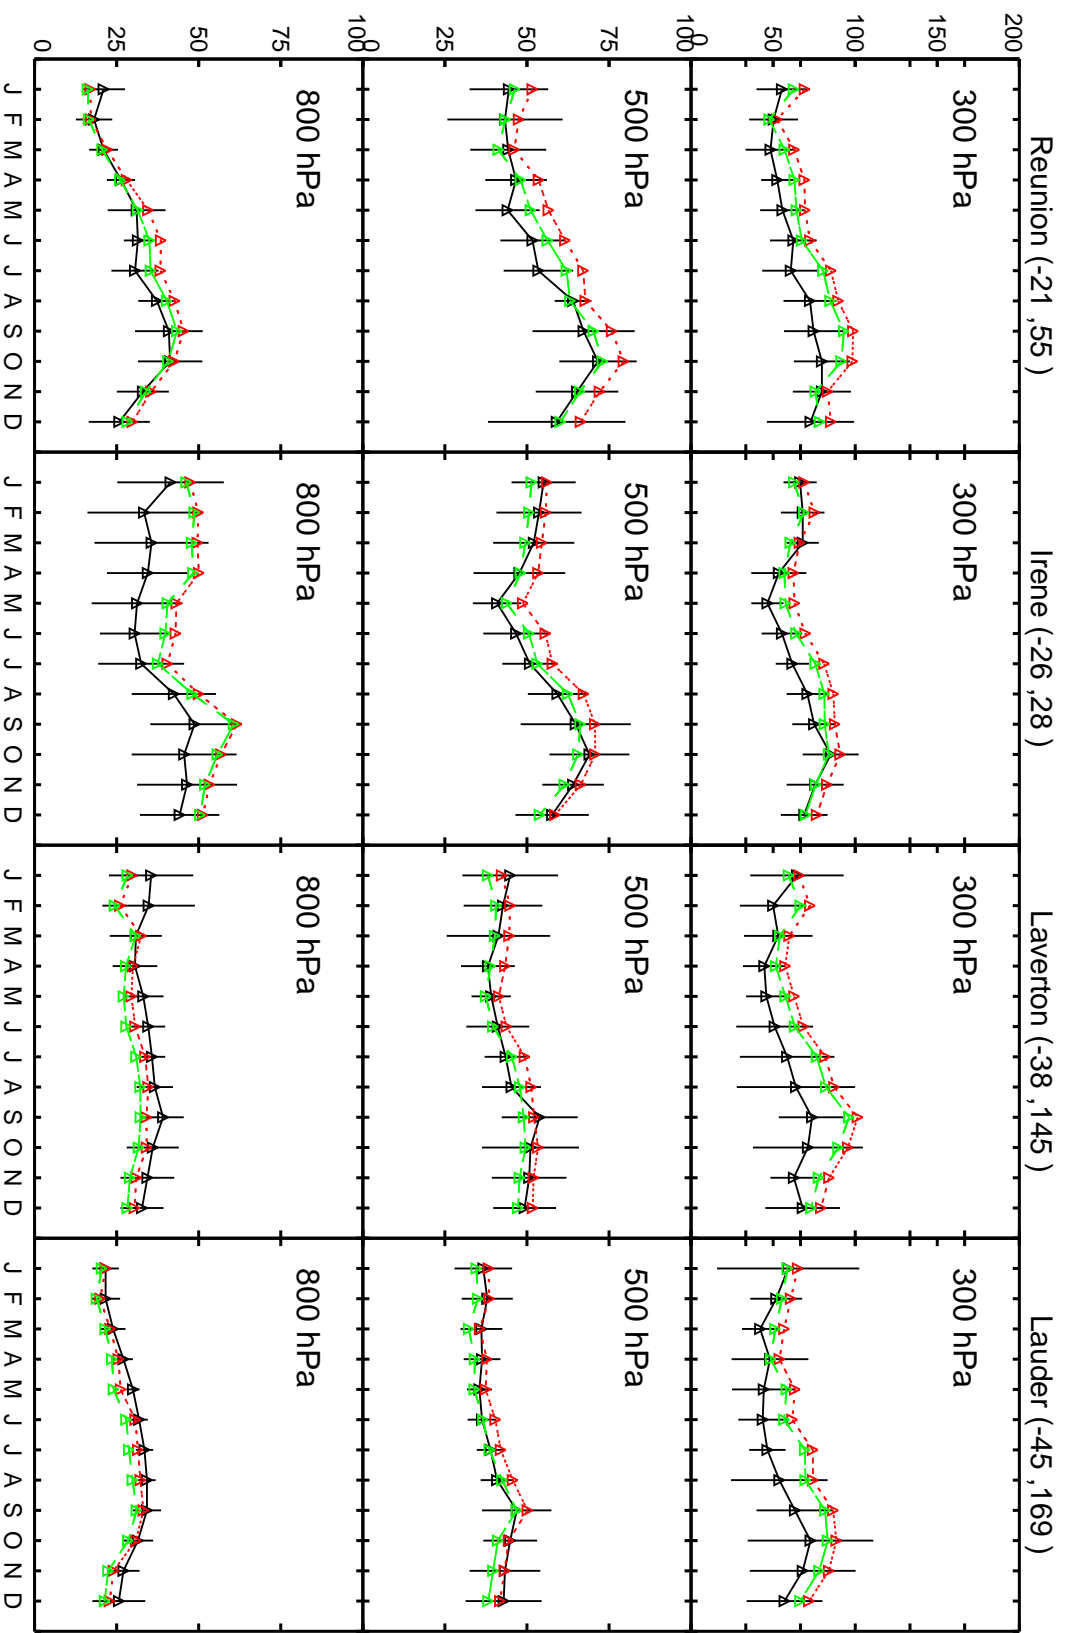

Red: GC\_12.4.0 (2016); Green: GC\_12.6.0 (2016)

Red: GC\_12.4.0 (2016); Green: GC\_12.6.0 (2016)

Red: GC\_12.4.0 (2016); Green: GC\_12.6.0 (2016)

Red: GC\_12.4.0 (2016); Green: GC\_12.6.0 (2016)

Red: GC\_12.4.0 (2016); Green: GC\_12.6.0 (2016)

Red: GC\_12.4.0 (2016); Green: GC\_12.6.0 (2016)

Red: GC\_12.4.0 (2016); Green: GC\_12.6.0 (2016)