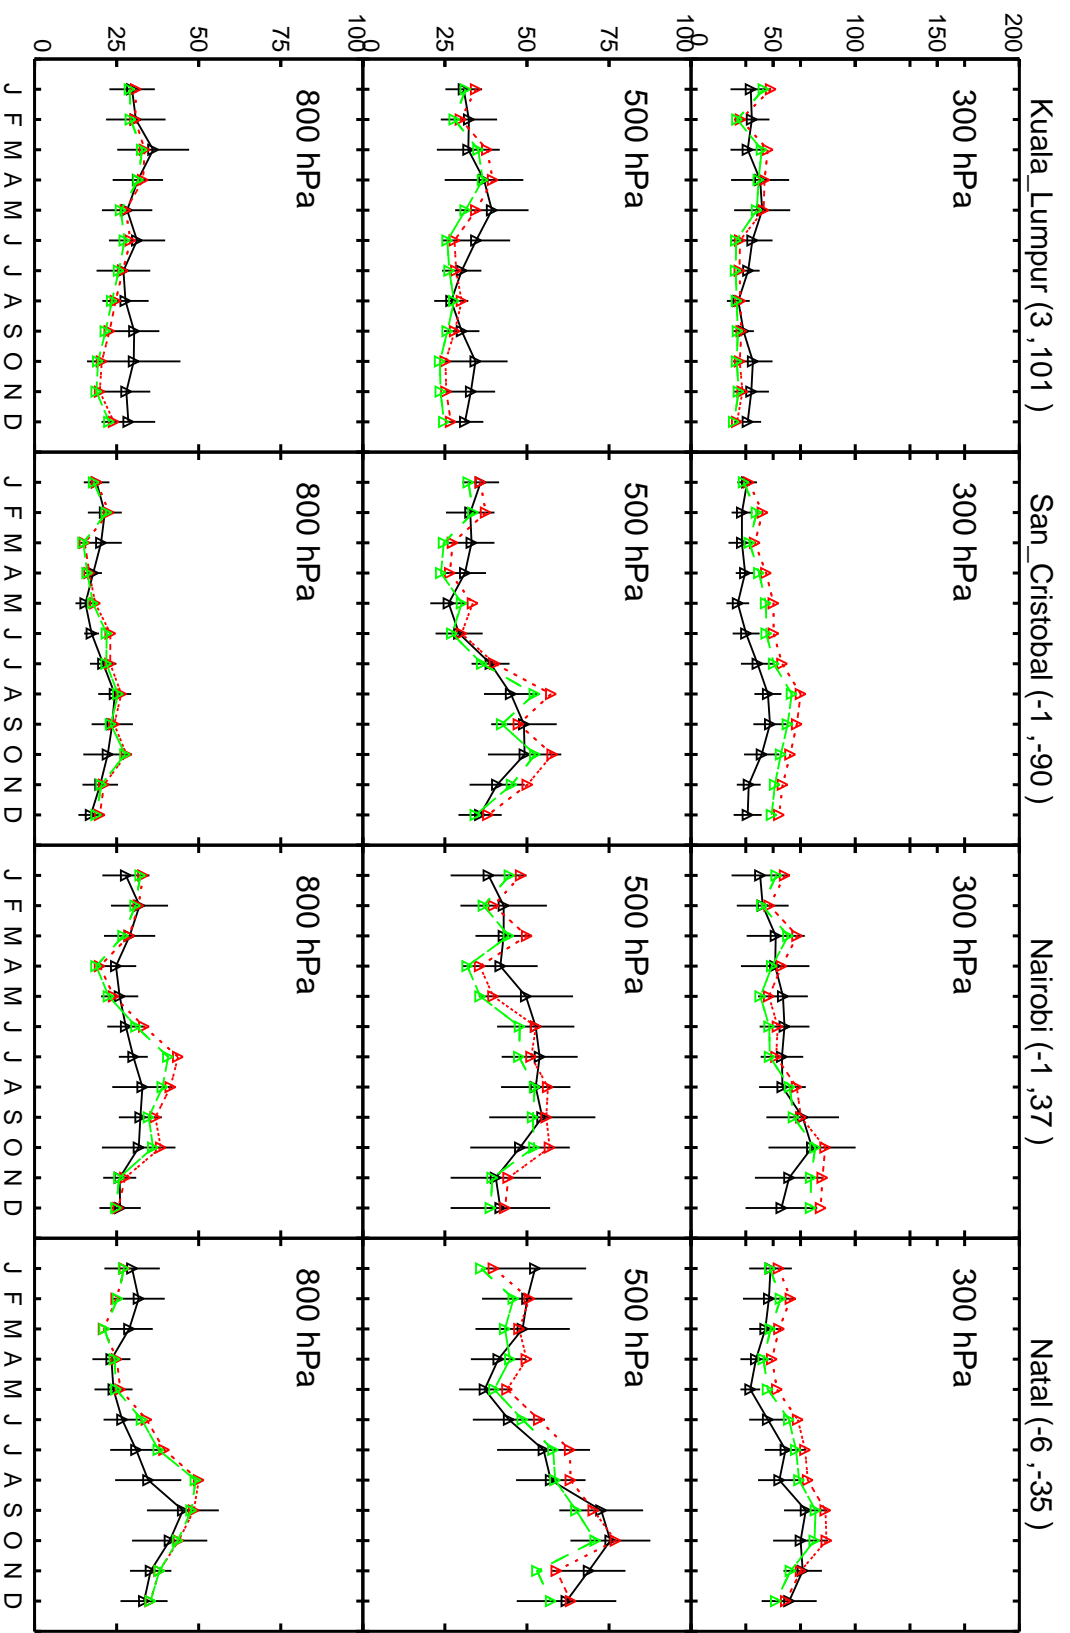

Red: GC\_12.4.0 (2016); Green: GC\_12.6.0 (2016)

Red: GC\_12.4.0 (2016); Green: GC\_12.6.0 (2016)

Red: GC\_12.4.0 (2016); Green: GC\_12.6.0 (2016)

Red: GC\_12.4.0 (2016); Green: GC\_12.6.0 (2016)

Red: GC\_12.4.0 (2016); Green: GC\_12.6.0 (2016)

Red: GC\_12.4.0 (2016); Green: GC\_12.6.0 (2016)

Red: GC\_12.4.0 (2016); Green: GC\_12.6.0 (2016)