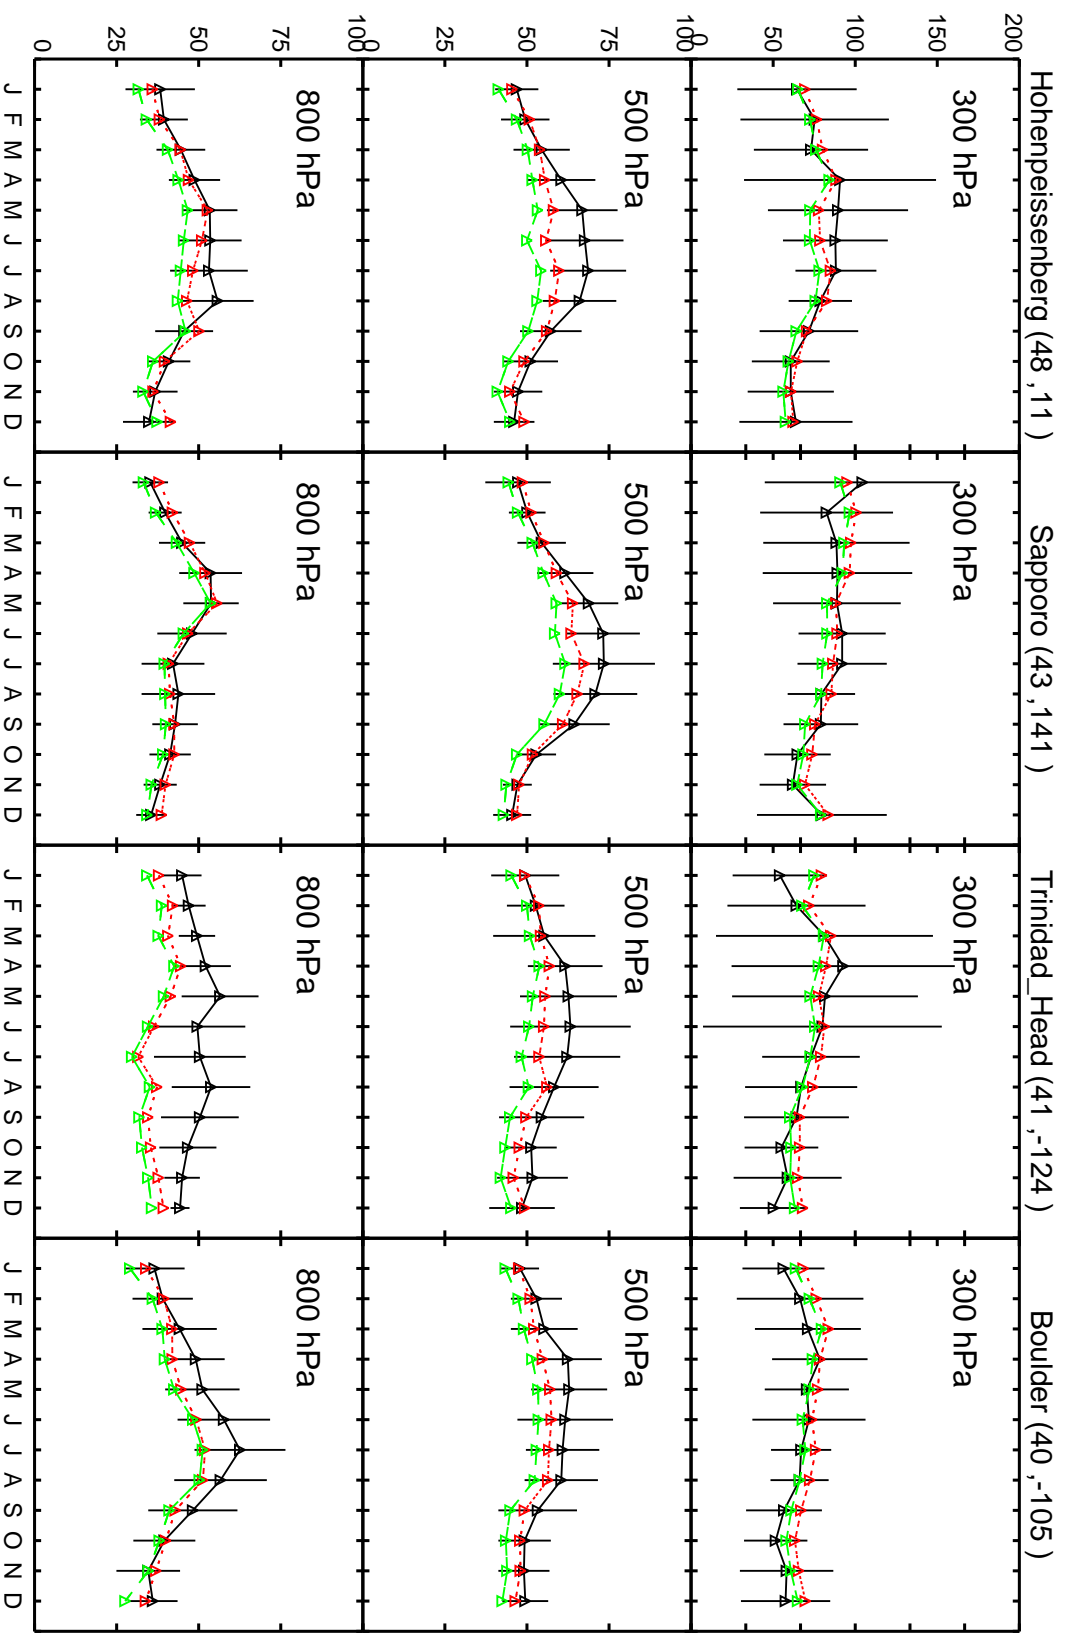

Red: GC\_12.4.0 (2016); Green: GC\_12.6.0 (2016)

Red: GC\_12.4.0 (2016); Green: GC\_12.6.0 (2016)

Red: GC\_12.4.0 (2016); Green: GC\_12.6.0 (2016)

Red: GC\_12.4.0 (2016); Green: GC\_12.6.0 (2016)

Red: GC\_12.4.0 (2016); Green: GC\_12.6.0 (2016)

Red: GC\_12.4.0 (2016); Green: GC\_12.6.0 (2016)

Red: GC\_12.4.0 (2016); Green: GC\_12.6.0 (2016)