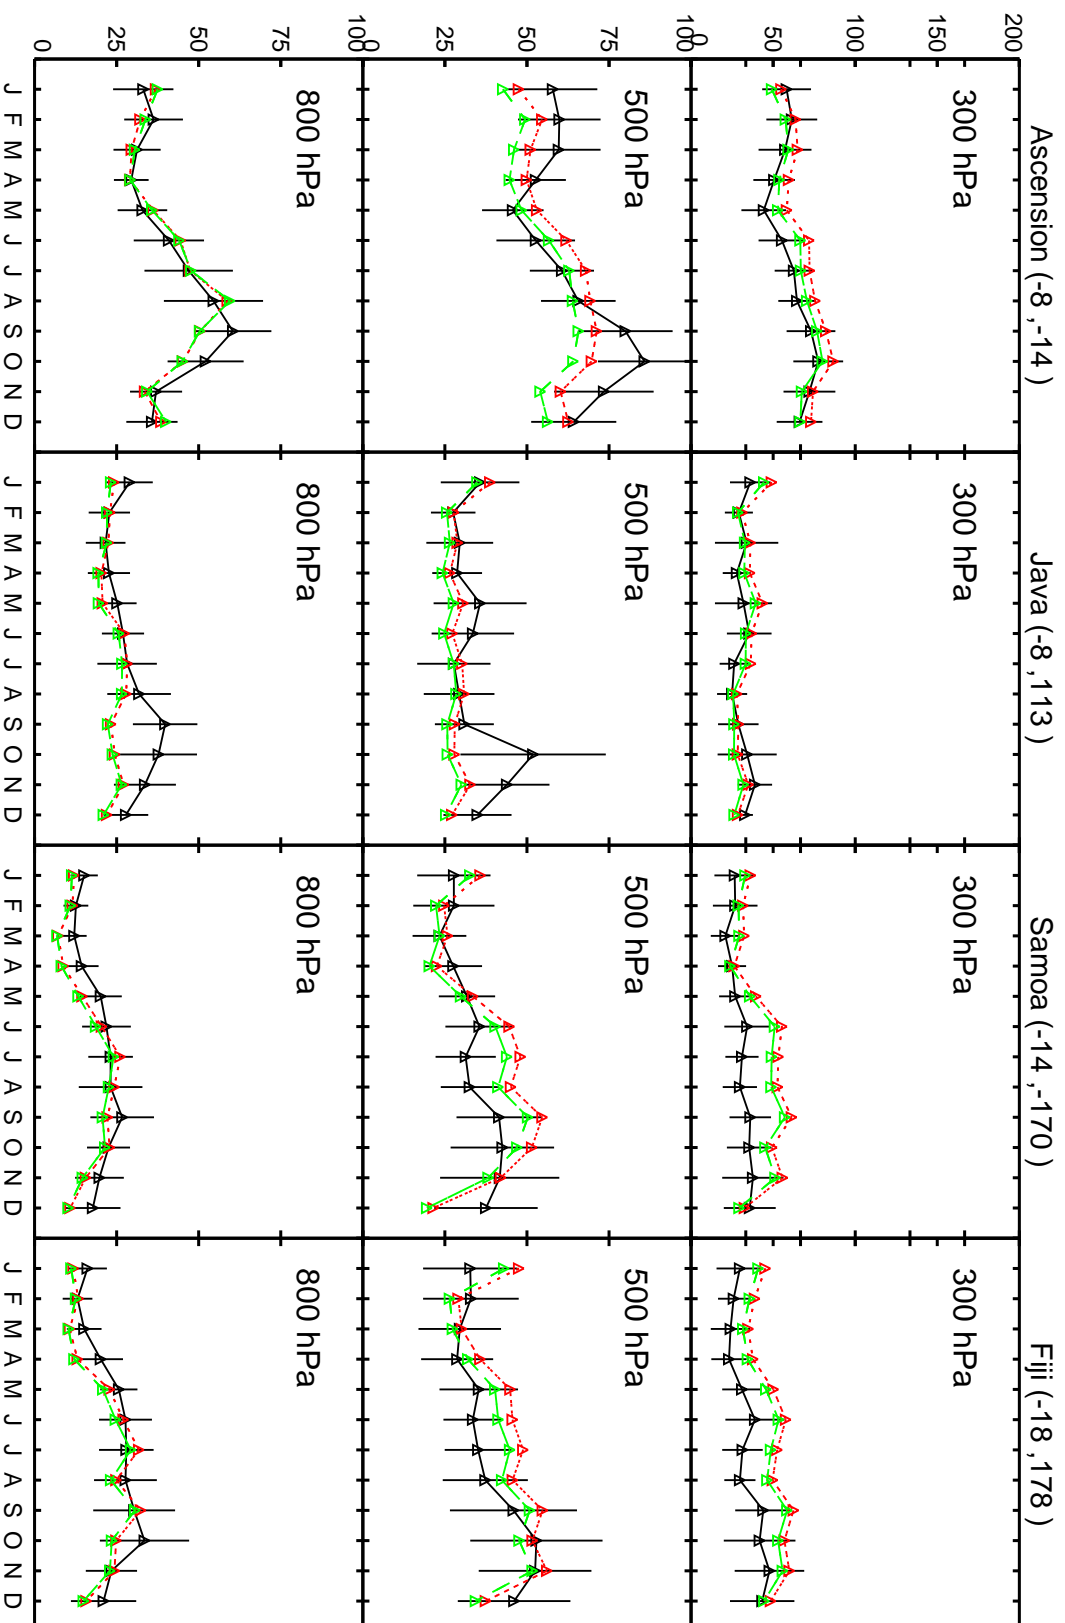

Red: GC\_12.4.0 (2016); Green: GC\_12.6.0 (2016)

Red: GC\_12.4.0 (2016); Green: GC\_12.6.0 (2016)

Red: GC\_12.4.0 (2016); Green: GC\_12.6.0 (2016)

Red: GC\_12.4.0 (2016); Green: GC\_12.6.0 (2016)

Red: GC\_12.4.0 (2016); Green: GC\_12.6.0 (2016)

Red: GC\_12.4.0 (2016); Green: GC\_12.6.0 (2016)

Red: GC\_12.4.0 (2016); Green: GC\_12.6.0 (2016)