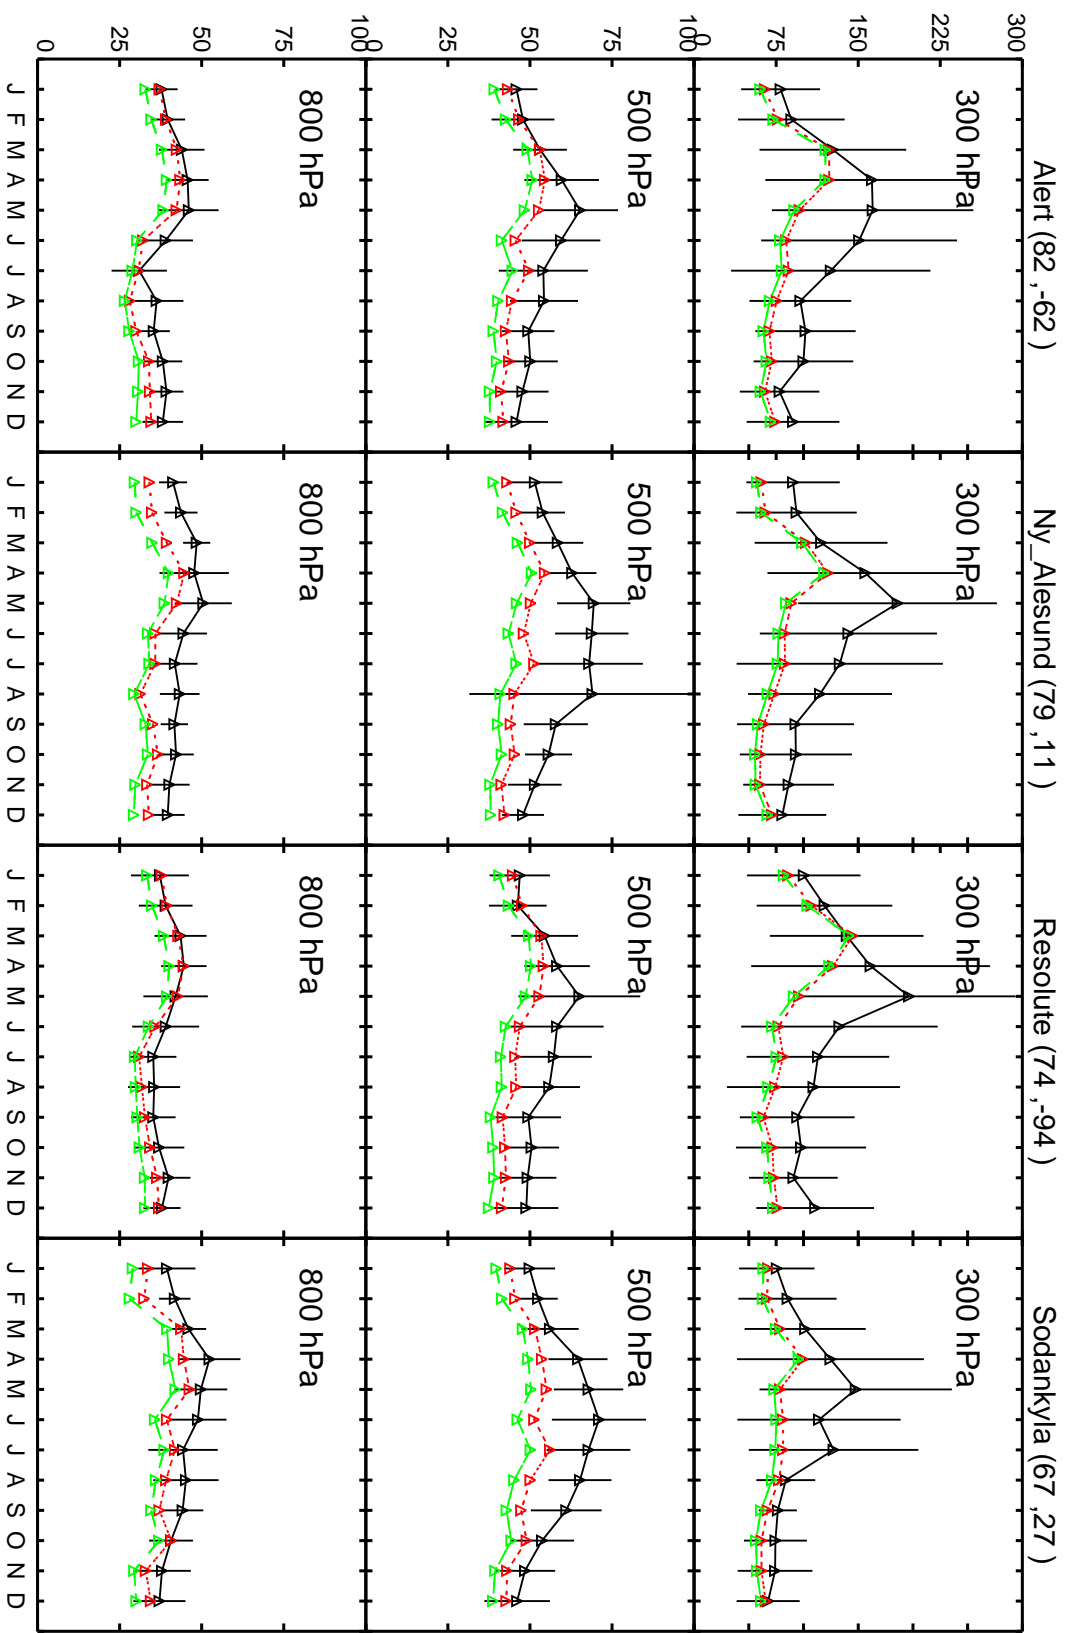

Red: GC\_12.4.0 (2016); Green: GC\_12.6.0 (2016)

Red: GC\_12.4.0 (2016); Green: GC\_12.6.0 (2016)

Red: GC\_12.4.0 (2016); Green: GC\_12.6.0 (2016)

Red: GC\_12.4.0 (2016); Green: GC\_12.6.0 (2016)

Red: GC\_12.4.0 (2016); Green: GC\_12.6.0 (2016)

Red: GC\_12.4.0 (2016); Green: GC\_12.6.0 (2016)

Red: GC\_12.4.0 (2016); Green: GC\_12.6.0 (2016)