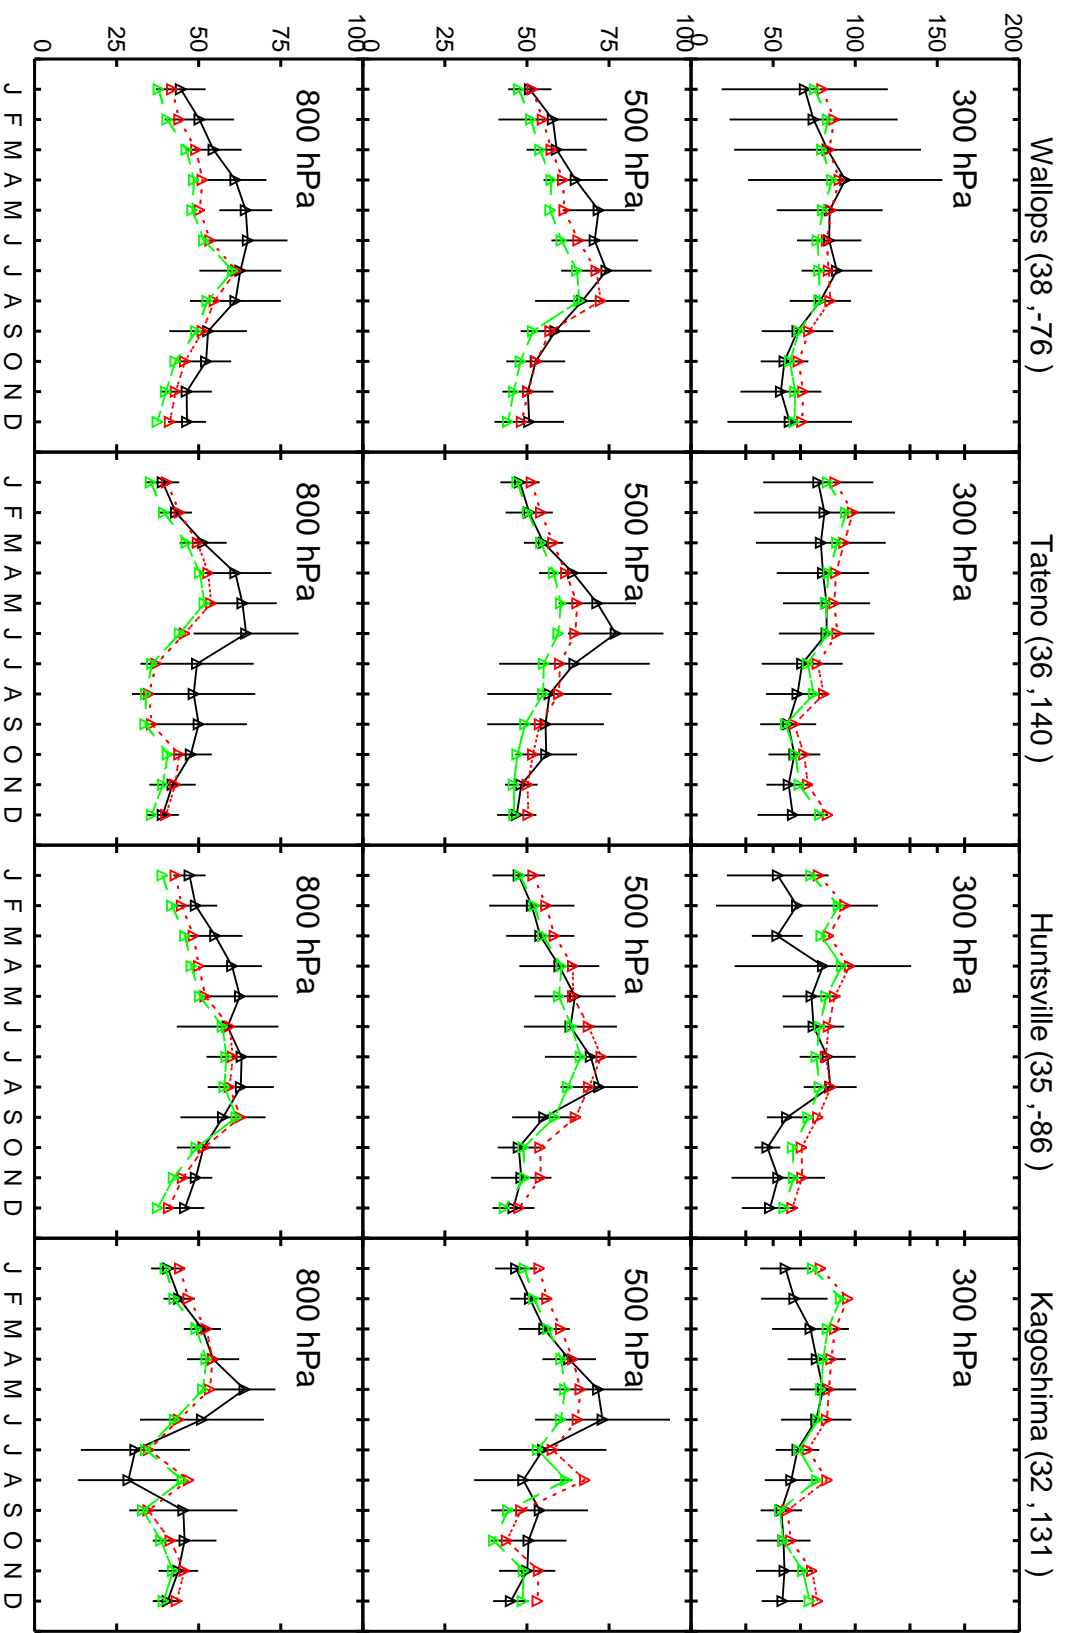

Red: GC\_12.4.0 (2016); Green: GC\_12.6.0 (2016)

Red: GC\_12.4.0 (2016); Green: GC\_12.6.0 (2016)

Red: GC\_12.4.0 (2016); Green: GC\_12.6.0 (2016)

Red: GC\_12.4.0 (2016); Green: GC\_12.6.0 (2016)

Red: GC\_12.4.0 (2016); Green: GC\_12.6.0 (2016)

Red: GC\_12.4.0 (2016); Green: GC\_12.6.0 (2016)

Red: GC\_12.4.0 (2016); Green: GC\_12.6.0 (2016)