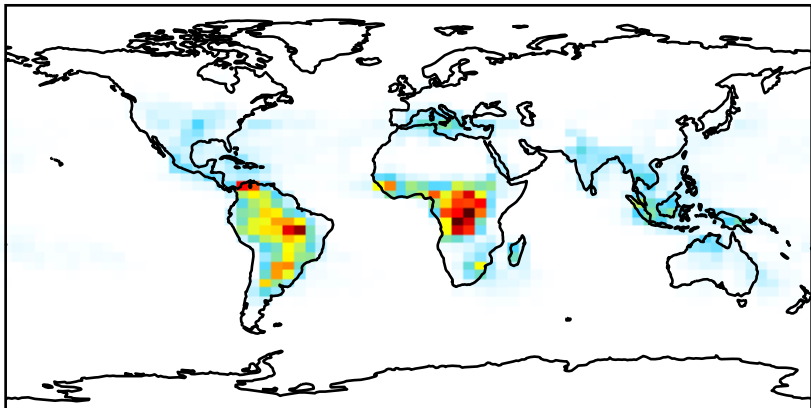

# EmisNO\_Lightning (Oct2016)

GC\_12.6.0 (Ref)  
4.0x5.0

GC\_12.8.0 (Dev)  
4.0x5.0

Difference  
Dev - Ref, Dynamic Range

Difference  
Dev - Ref, Restricted Range [5%,95%]

Ratio  
Dev/Ref, Dynamic Range

Ratio  
Dev/Ref, Fixed Range