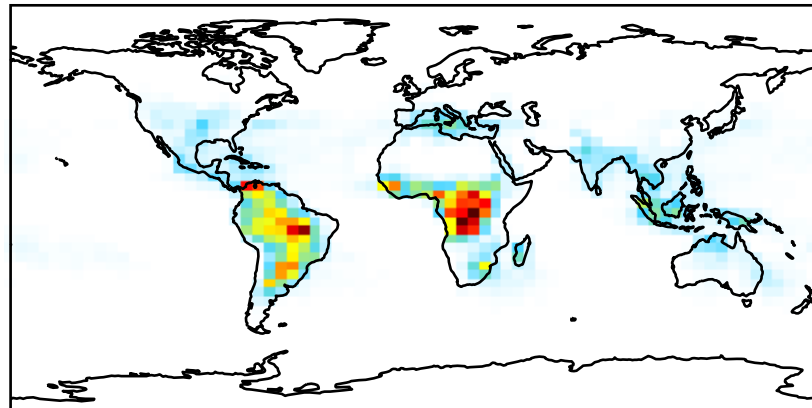

# EmisNO\_Lightning (Oct2016)

GC\_12.6.0 (Ref)  
4.0x5.0

GC\_12.8.0 (Dev)  
4.0x5.0

Difference  
Dev - Ref, Dynamic Range

Difference  
Dev - Ref, Restricted Range [5%,95%]

Ratio  
Dev/Ref, Dynamic Range

Ratio  
Dev/Ref, Fixed Range