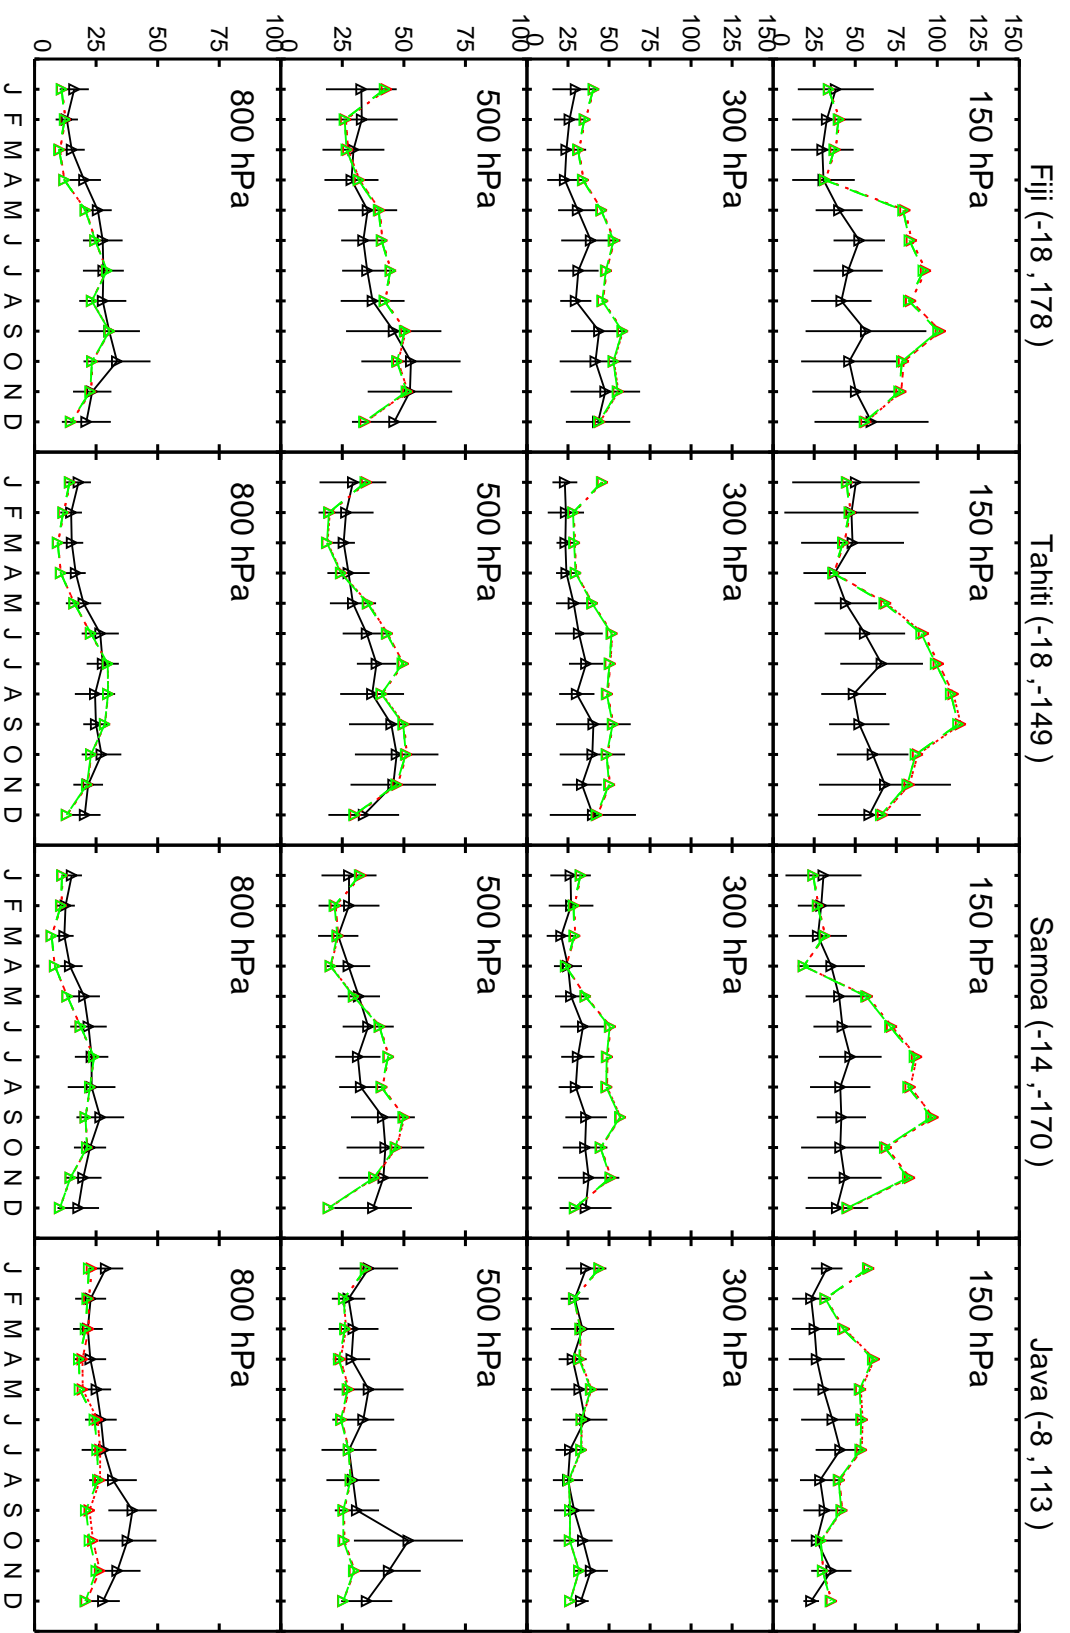

Red: GC_12.6.0 (2016); Green: GC_12.8.0 (2016)

Red: GC_12.6.0 (2016); Green: GC_12.8.0 (2016)