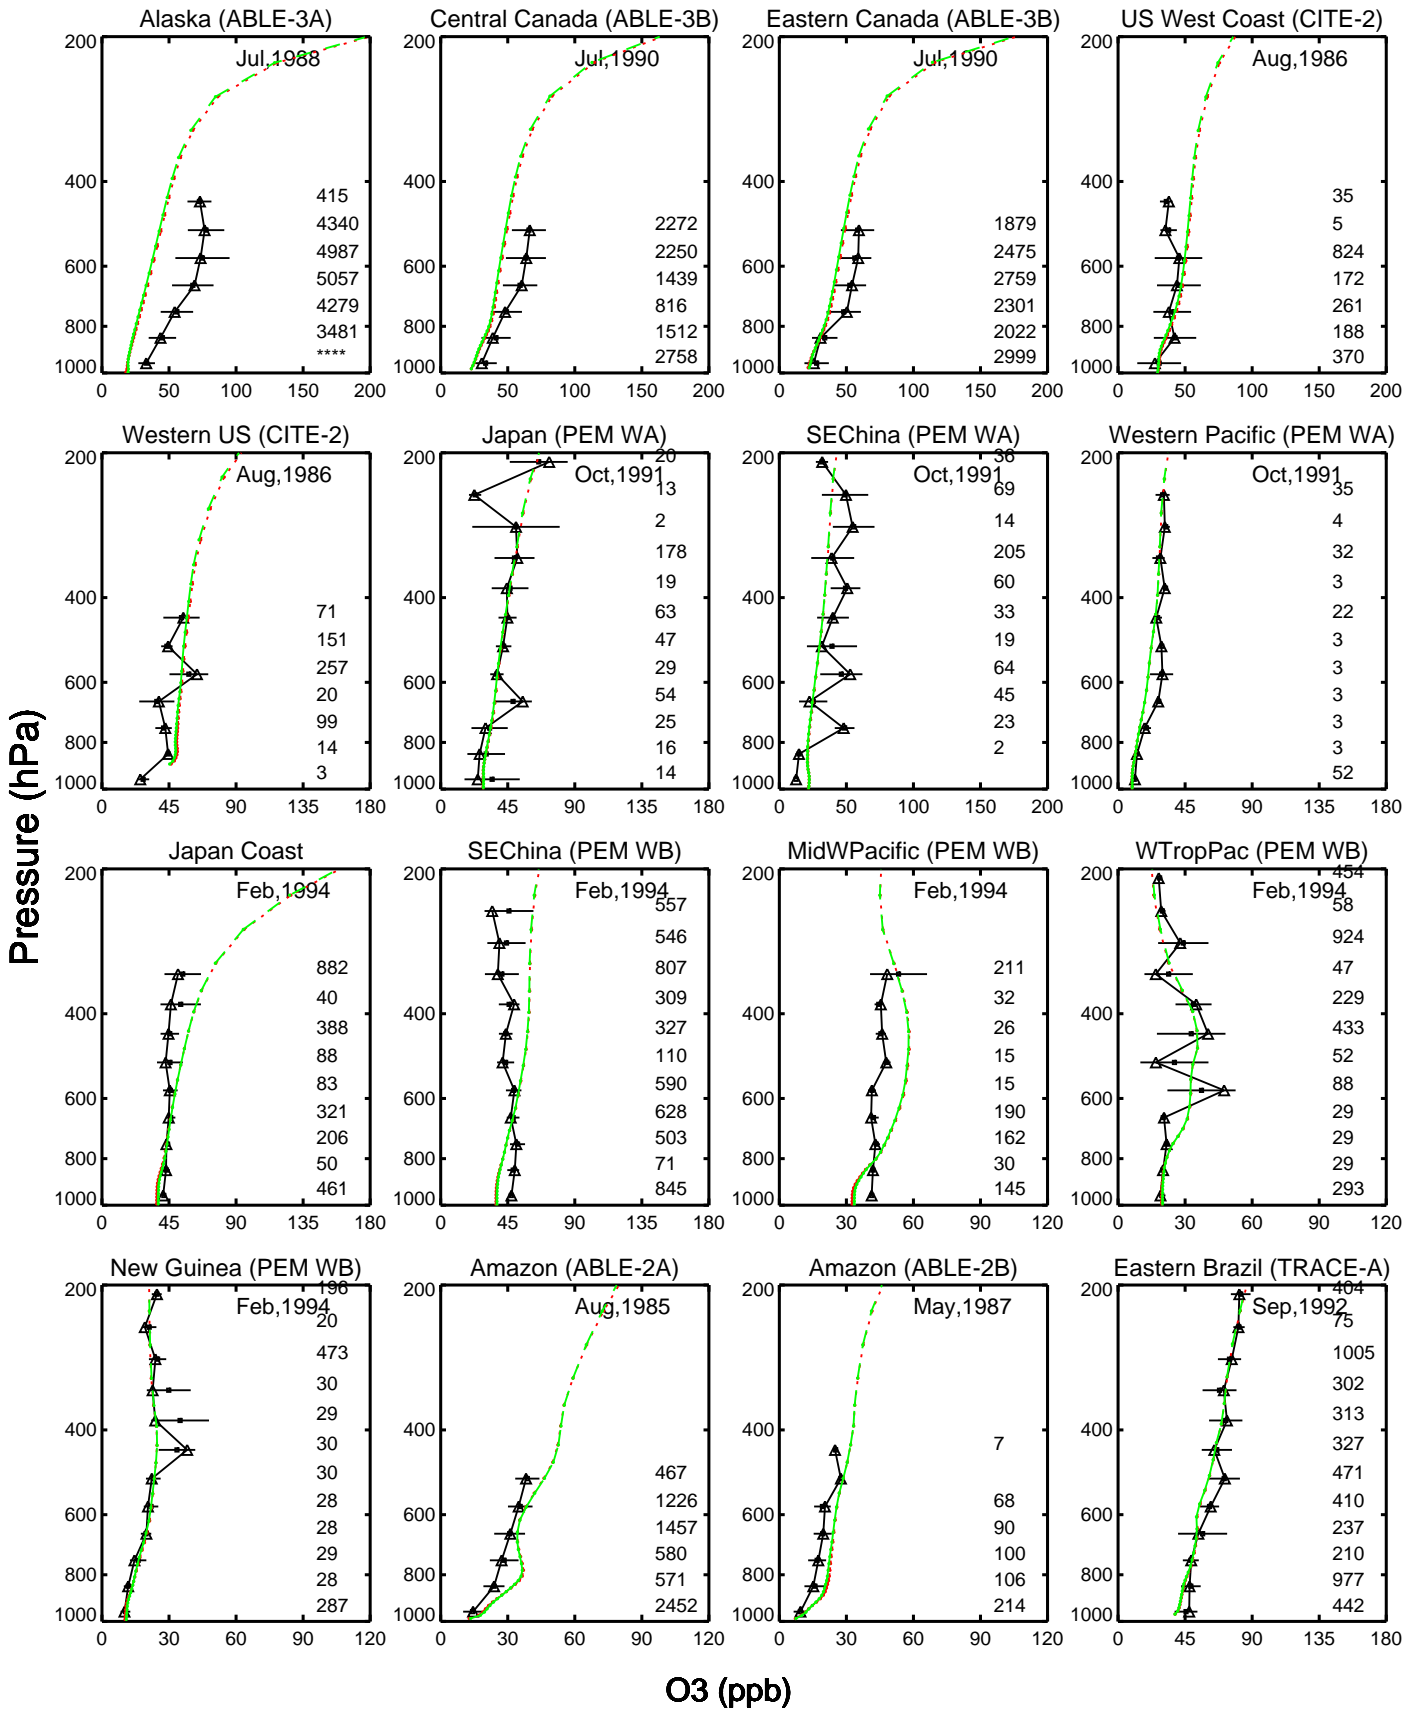

Red: GC\_12.6.0 (2016); Green: GC\_12.8.0 (2016)

Red: GC\_12.6.0 (2016); Green: GC\_12.8.0 (2016)

Red: GC\_12.6.0 (2016); Green: GC\_12.8.0 (2016)

O3 (ppb)