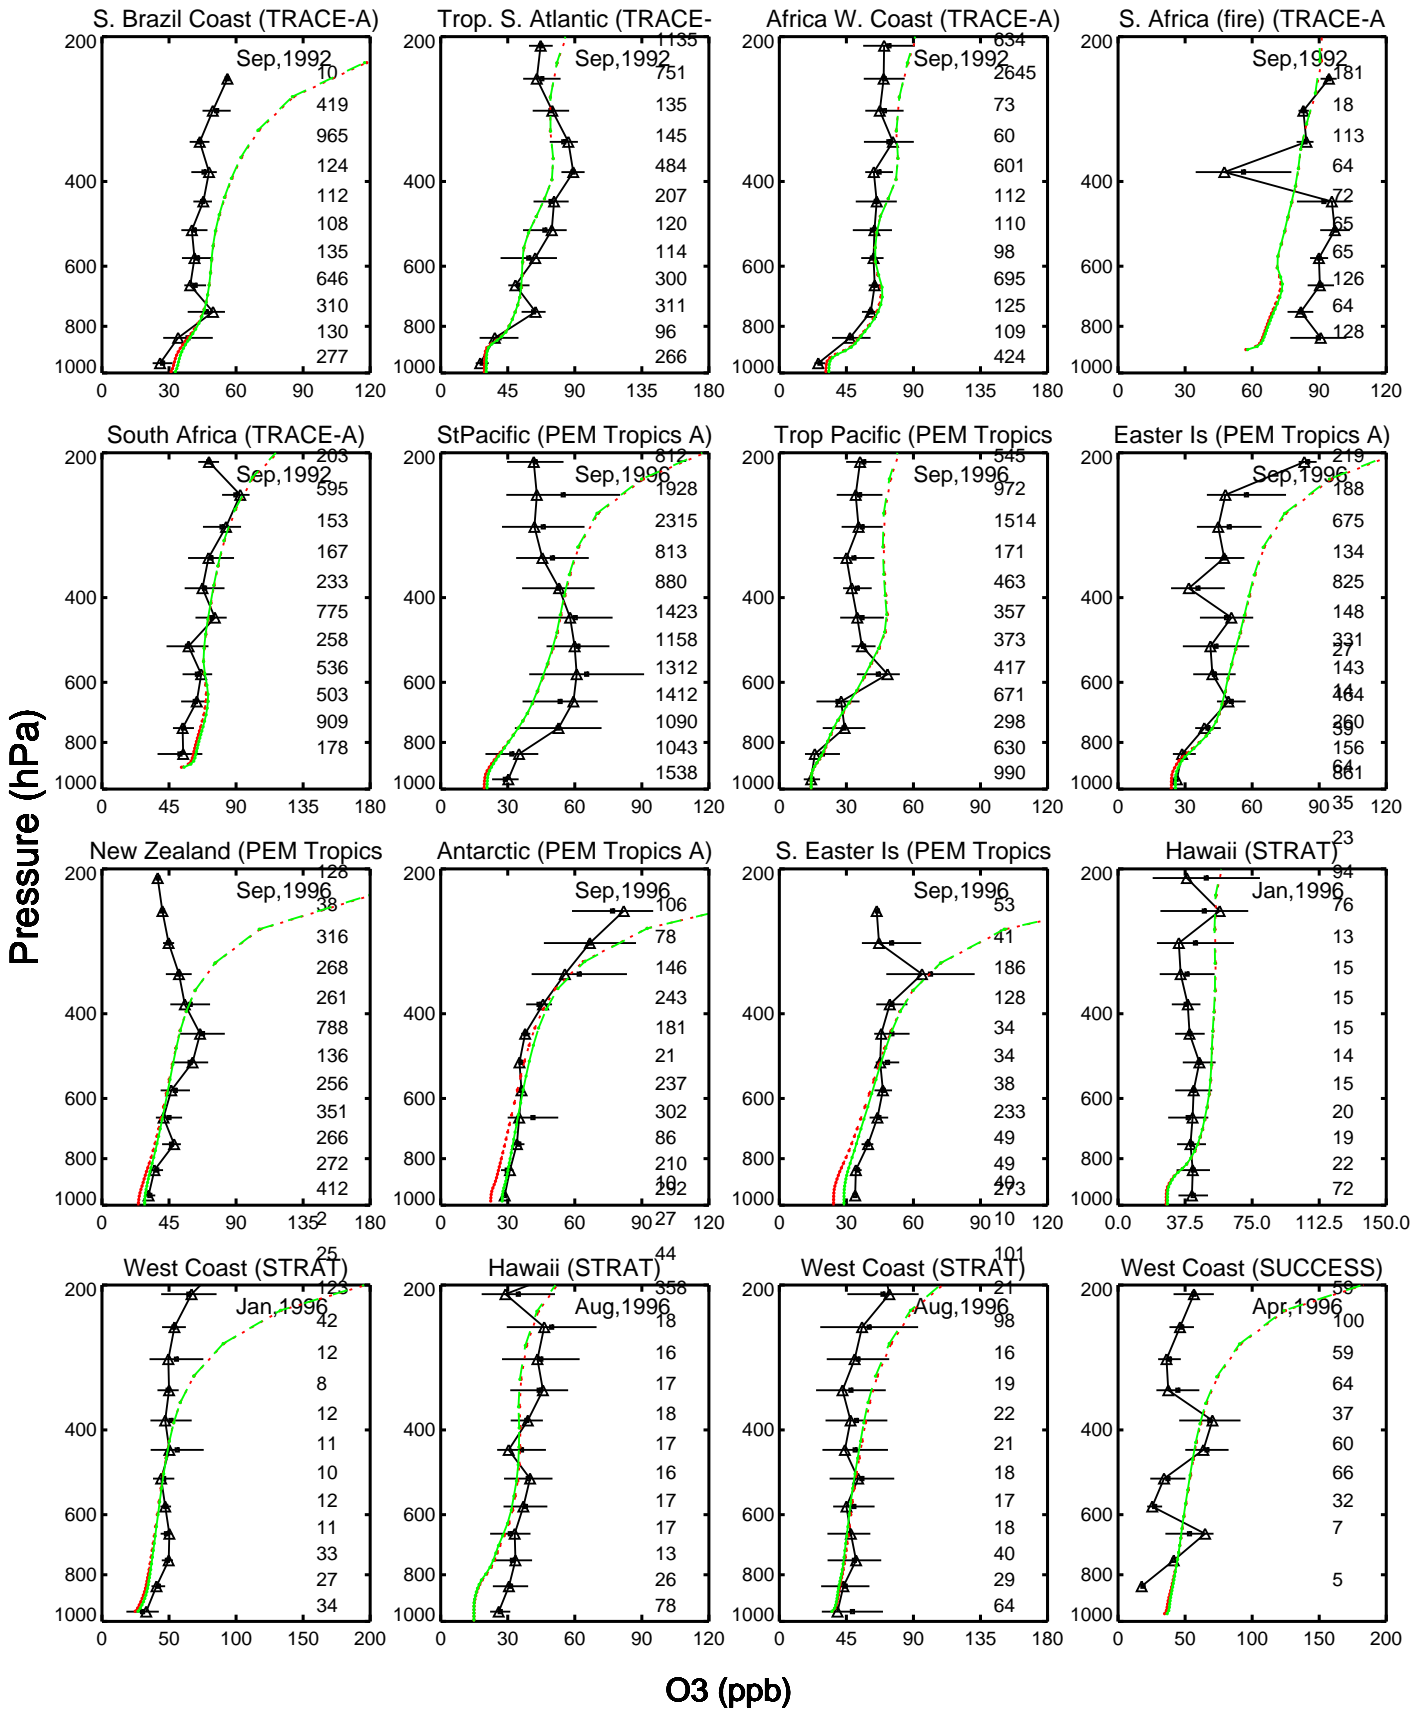

Red: GC\_12.6.0 (2016); Green: GC\_12.8.0 (2016)

Red: GC\_12.6.0 (2016); Green: GC\_12.8.0 (2016)

Red: GC\_12.6.0 (2016); Green: GC\_12.8.0 (2016)

O3 (ppb)