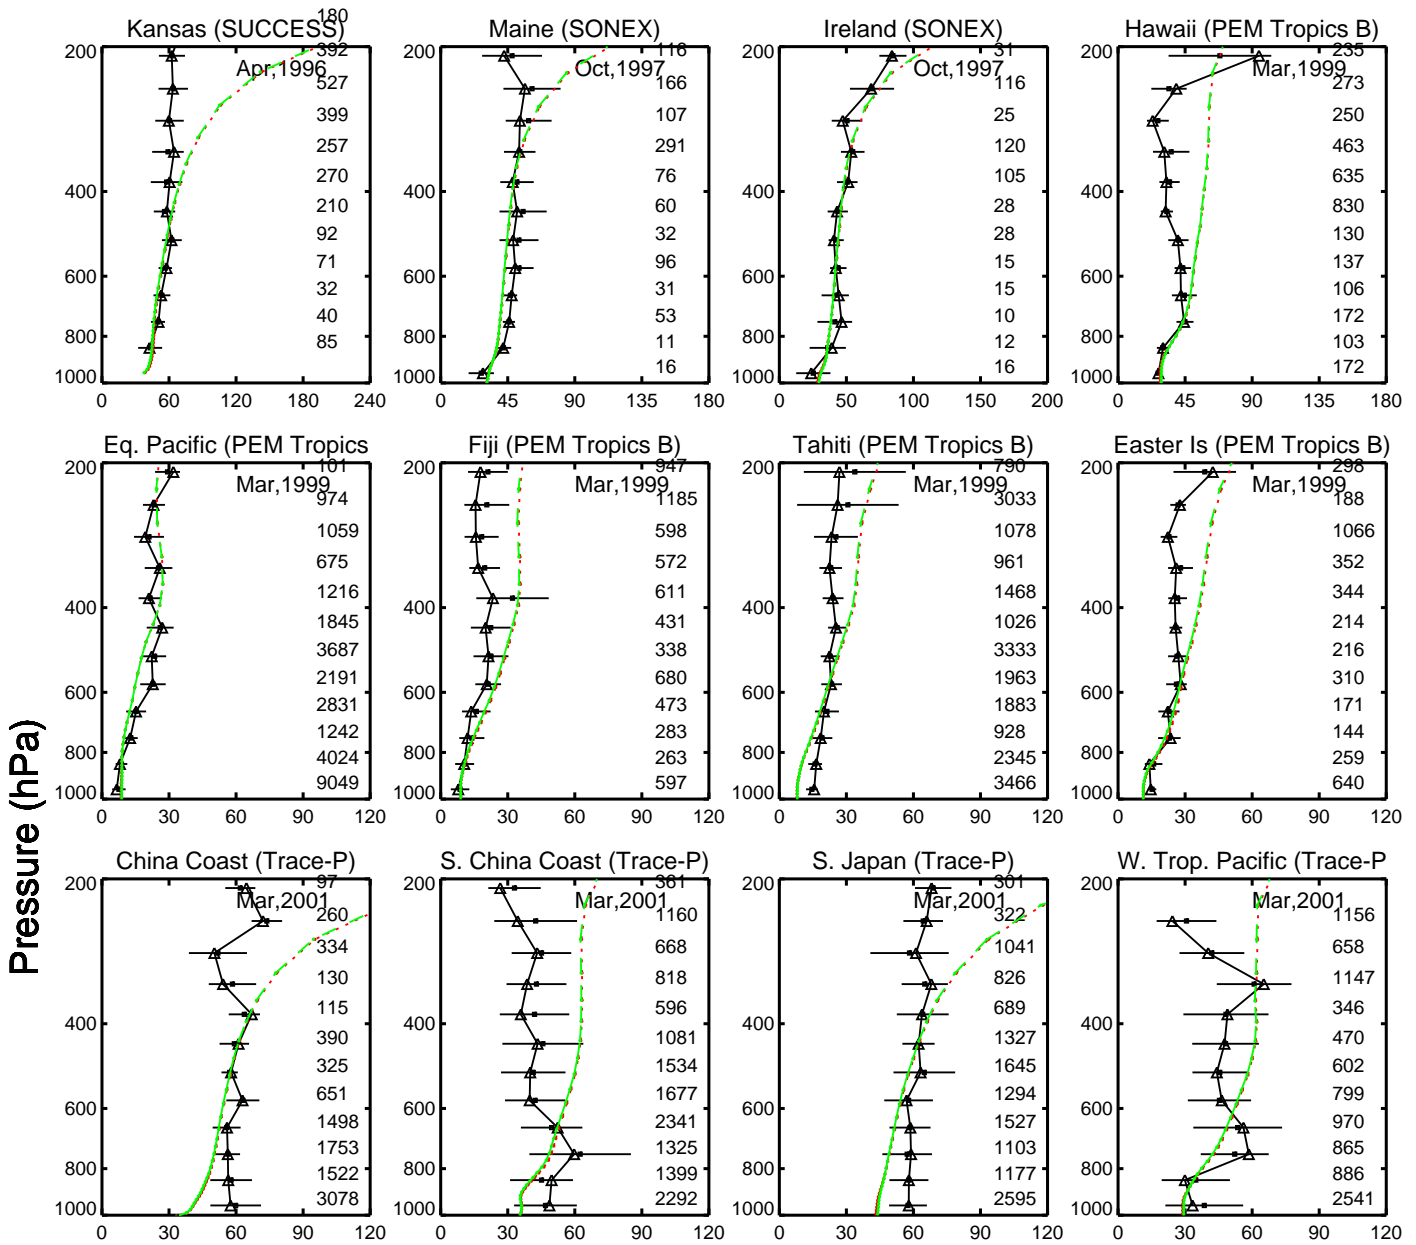

Red: GC\_12.6.0 (2016); Green: GC\_12.8.0 (2016)

Red: GC\_12.6.0 (2016); Green: GC\_12.8.0 (2016)

Red: GC\_12.6.0 (2016); Green: GC\_12.8.0 (2016)

O3 (ppb)