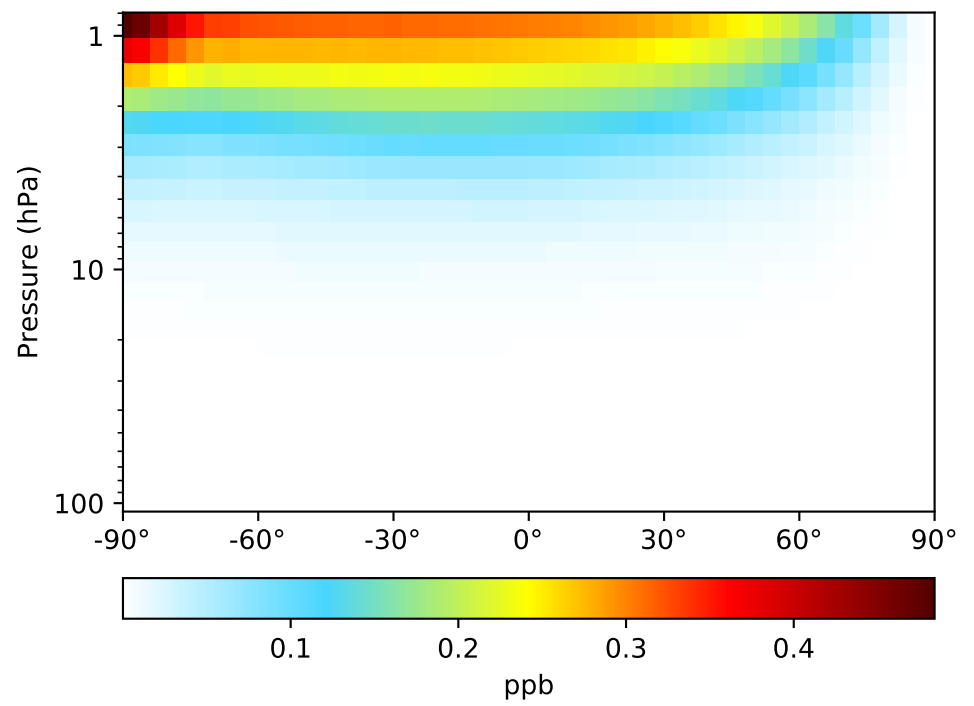

Ratio
Dev/Ref, Fixed Range

SpeciesConc_H2O, Zonal Mean (Oct2016)

GC_12.6.0 (Ref)
4.0x5.0

GC_12.8.0 (Dev)
4.0x5.0

Difference
Dev - Ref, Dynamic Range

Difference
Dev - Ref, Restricted Range [5%,95%]

Ratio
Dev/Ref, Dynamic Range

Ratio
Dev/Ref, Fixed Range

SpeciesConc_HO2, Zonal Mean (Oct2016)

GC_12.6.0 (Ref)
4.0x5.0

GC_12.8.0 (Dev)
4.0x5.0

Difference
Dev - Ref, Dynamic Range

Difference
Dev - Ref, Restricted Range [5%,95%]

Ratio
Dev/Ref, Dynamic Range

Ratio
Dev/Ref, Fixed Range

SpeciesConc_O1D, Zonal Mean (Oct2016)

SpeciesConc_OH, Zonal Mean (Oct2016)

GC_12.6.0 (Ref)
4.0x5.0

GC_12.8.0 (Dev)
4.0x5.0

Difference
Dev - Ref, Dynamic Range

Difference
Dev - Ref, Restricted Range [5%,95%]

Ratio
Dev/Ref, Dynamic Range

Ratio
Dev/Ref, Fixed Range

SpeciesConc_RO2, Zonal Mean (Oct2016)