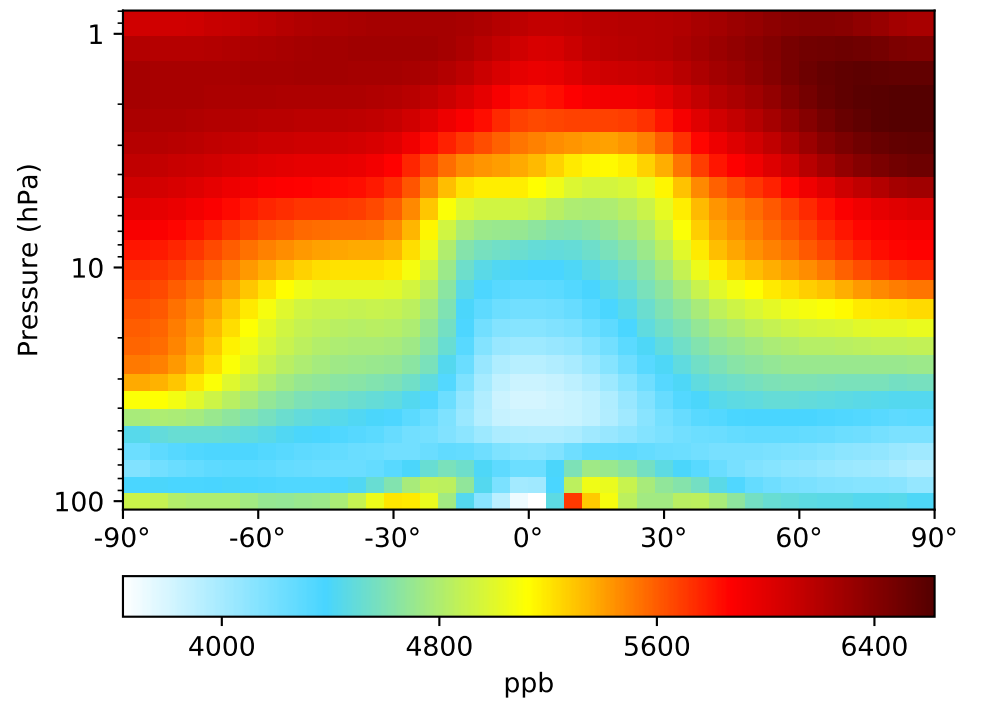

SpeciesConc_H, Zonal Mean (Oct2016)

SpeciesConc_H2, Zonal Mean (Oct2016)

GC_12.6.0 (Ref)
4.0x5.0

GC_12.8.0 (Dev)
4.0x5.0

Difference
Dev - Ref, Dynamic Range

Difference
Dev - Ref, Restricted Range [5%,95%]

Ratio
Dev/Ref, Dynamic Range

Ratio
Dev/Ref, Fixed Range

SpeciesConc_H2O, Zonal Mean (Oct2016)

GC_12.6.0 (Ref)
4.0x5.0

GC_12.8.0 (Dev)
4.0x5.0

Difference
Dev - Ref, Dynamic Range

Difference
Dev - Ref, Restricted Range [5%,95%]

Ratio
Dev/Ref, Dynamic Range

Ratio
Dev/Ref, Fixed Range

SpeciesConc_HO2, Zonal Mean (Oct2016)

GC_12.6.0 (Ref)
4.0x5.0

GC_12.8.0 (Dev)
4.0x5.0

Difference
Dev - Ref, Dynamic Range

Difference
Dev - Ref, Restricted Range [5%,95%]

Ratio
Dev/Ref, Dynamic Range

Ratio
Dev/Ref, Fixed Range

SpeciesConc_O1D, Zonal Mean (Oct2016)

SpeciesConc_OH, Zonal Mean (Oct2016)

GC_12.6.0 (Ref)
4.0x5.0

GC_12.8.0 (Dev)
4.0x5.0

Difference
Dev - Ref, Dynamic Range

Difference
Dev - Ref, Restricted Range [5%,95%]