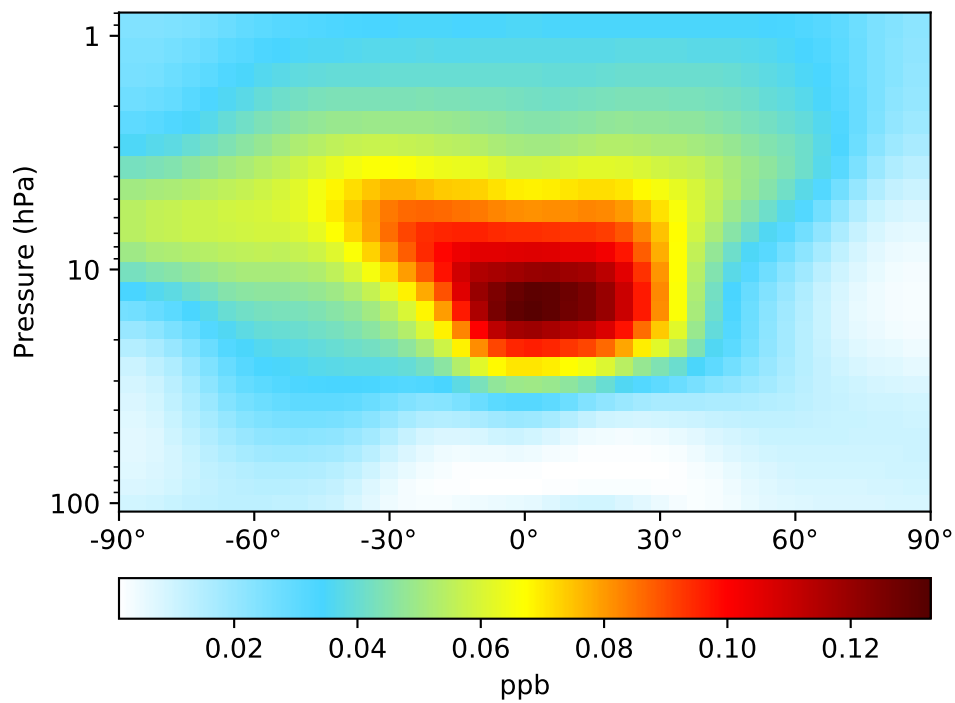

SpeciesConc_H2O2, Zonal Mean (Oct2016)

GC_12.6.0 (Ref)
4.0x5.0