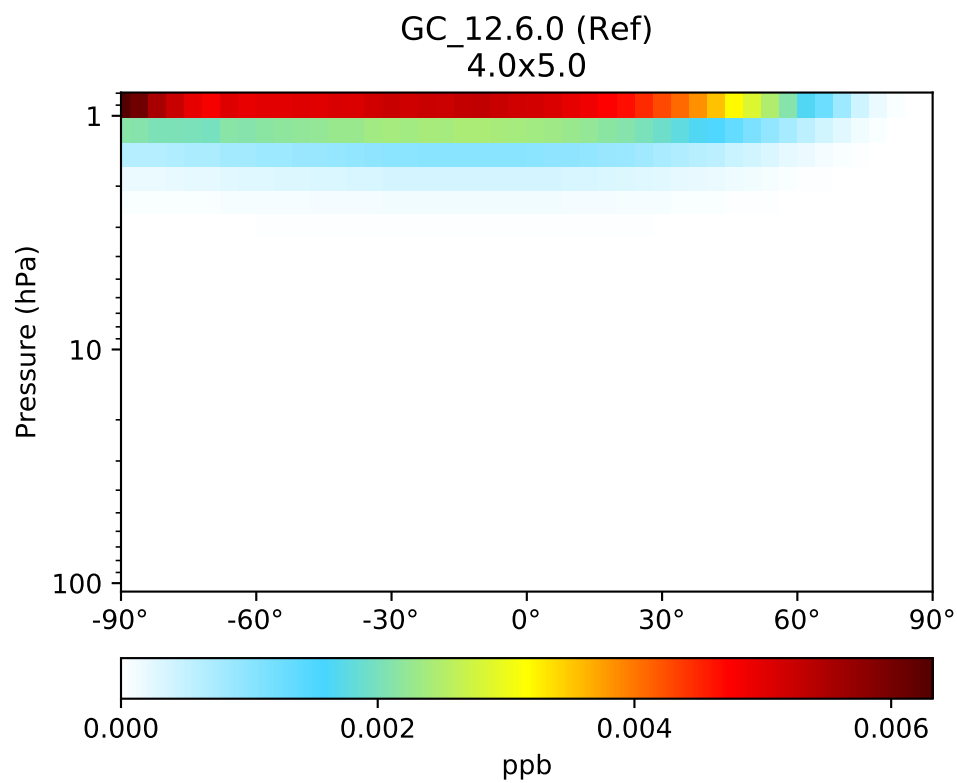

SpeciesConc_H, Zonal Mean (Oct2016)