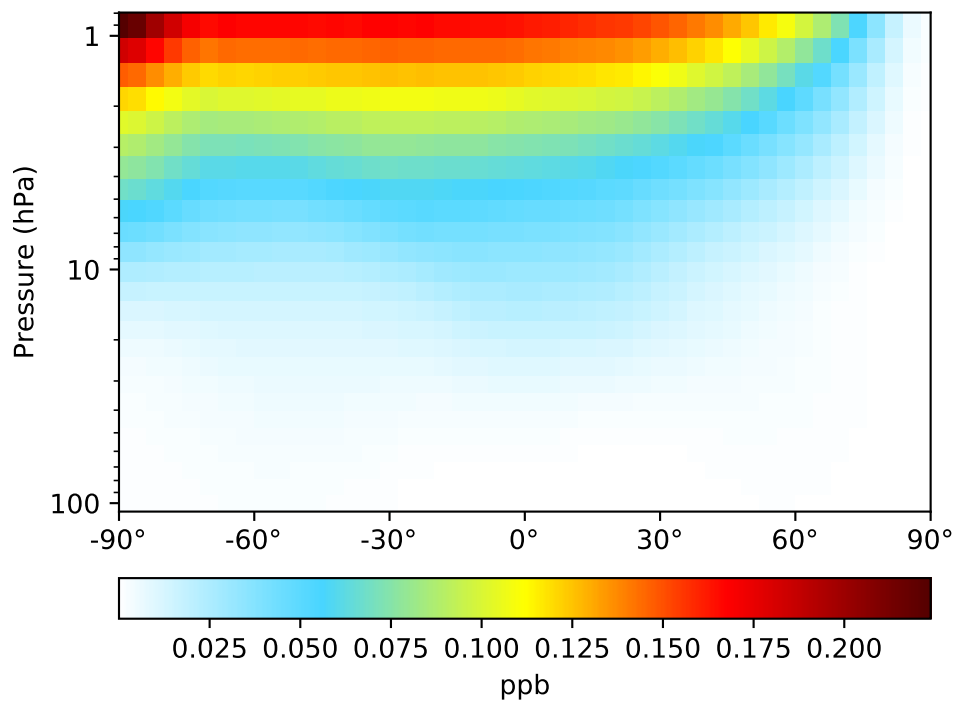

SpeciesConc_H, Zonal Mean (Oct2016)

SpeciesConc_H2, Zonal Mean (Oct2016)

GC_12.6.0 (Ref)
4.0x5.0

GC_12.8.0 (Dev)
4.0x5.0

Difference
Dev - Ref, Dynamic Range

Difference
Dev - Ref, Restricted Range [5%,95%]

Ratio
Dev/Ref, Dynamic Range

Ratio
Dev/Ref, Fixed Range

SpeciesConc_H2O, Zonal Mean (Oct2016)

GC_12.6.0 (Ref)
4.0x5.0

GC_12.8.0 (Dev)
4.0x5.0

Difference
Dev - Ref, Dynamic Range

Difference
Dev - Ref, Restricted Range [5%,95%]

Ratio
Dev/Ref, Dynamic Range

Ratio
Dev/Ref, Fixed Range

SpeciesConc_HO2, Zonal Mean (Oct2016)

GC_12.6.0 (Ref)
4.0x5.0

GC_12.8.0 (Dev)
4.0x5.0

Difference
Dev - Ref, Dynamic Range

Difference
Dev - Ref, Restricted Range [5%,95%]

Ratio
Dev/Ref, Dynamic Range

Ratio
Dev/Ref, Fixed Range

SpeciesConc_O1D, Zonal Mean (Oct2016)

SpeciesConc_OH, Zonal Mean (Oct2016)

GC_12.6.0 (Ref)
4.0x5.0

GC_12.8.0 (Dev)
4.0x5.0

Difference
Dev - Ref, Dynamic Range

Difference
Dev - Ref, Restricted Range [5%,95%]