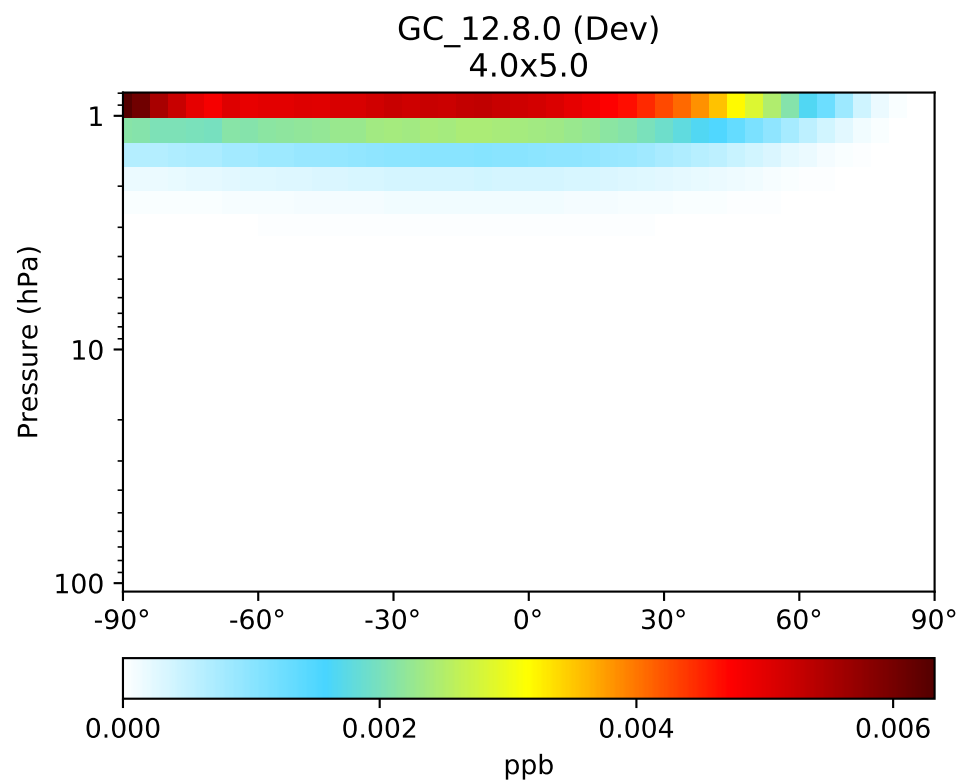

SpeciesConc_H, Zonal Mean (Oct2016)