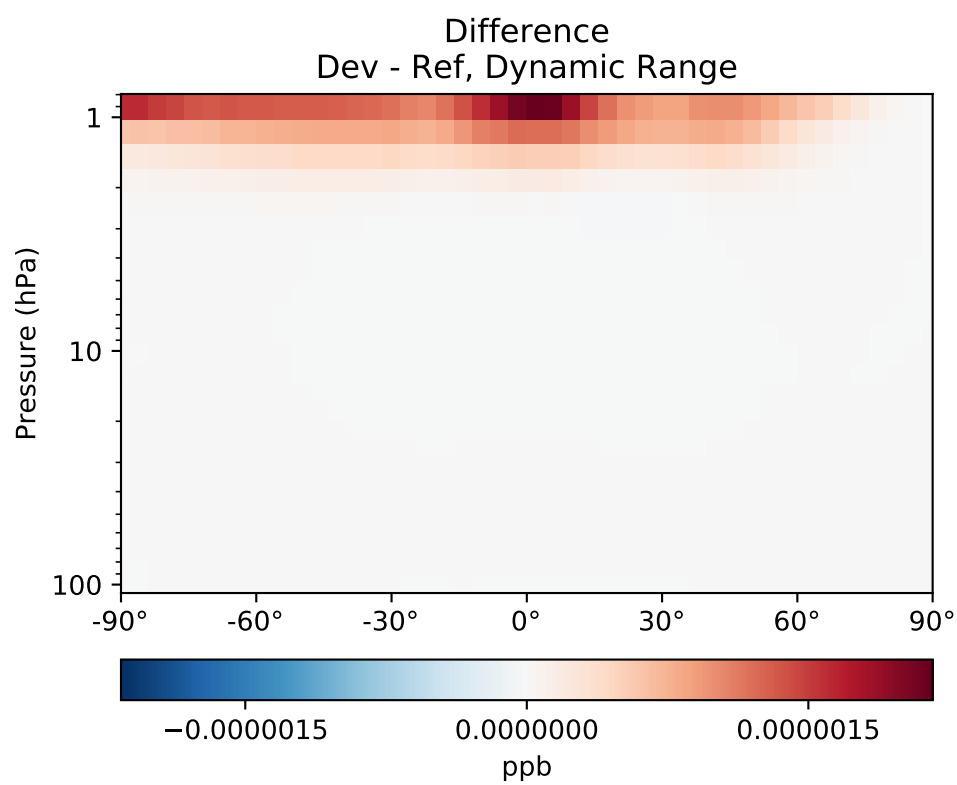

SpeciesConc_H, Zonal Mean (Oct2016)