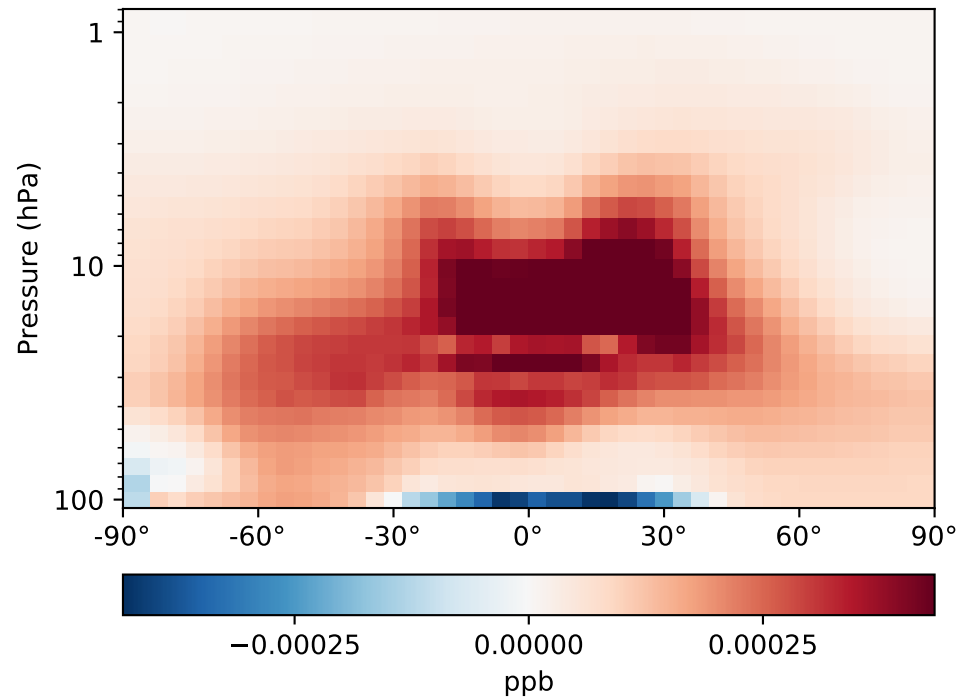

Difference
Dev - Ref, Restricted Range [5%,95%]