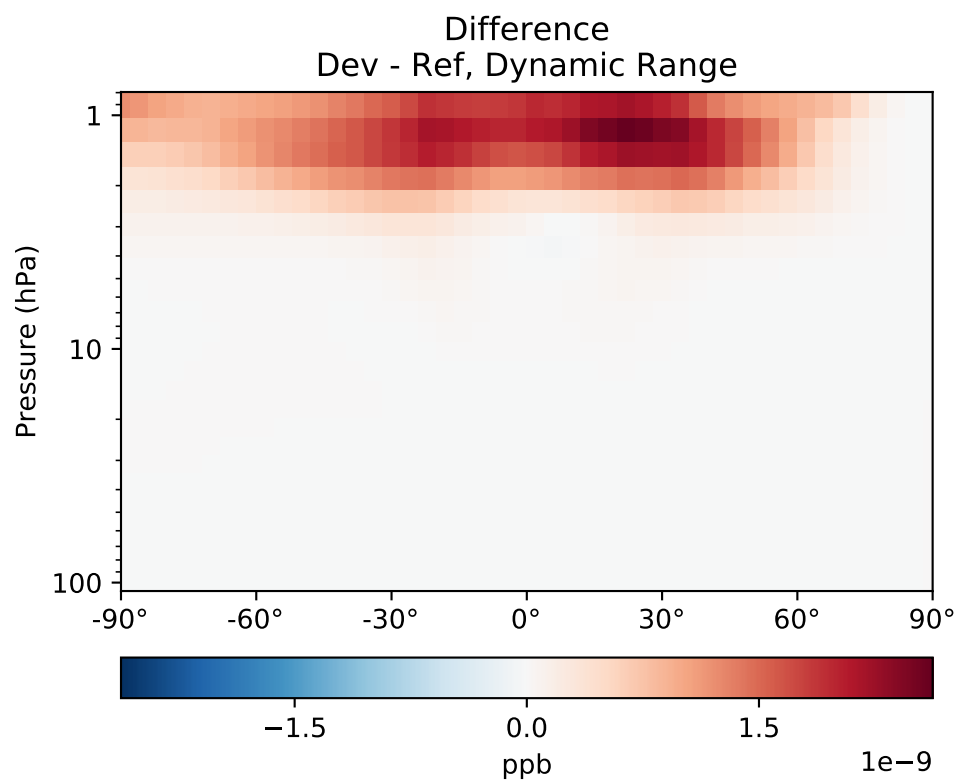

Ratio
Dev/Ref, Fixed Range

SpeciesConc_H2O, Zonal Mean (Oct2016)

GC_12.6.0 (Ref)
4.0x5.0

GC_12.8.0 (Dev)
4.0x5.0

Difference
Dev - Ref, Dynamic Range

Difference
Dev - Ref, Restricted Range [5%,95%]

Ratio
Dev/Ref, Dynamic Range

Ratio
Dev/Ref, Fixed Range

SpeciesConc_HO2, Zonal Mean (Oct2016)

GC_12.6.0 (Ref)
4.0x5.0

GC_12.8.0 (Dev)
4.0x5.0

Difference
Dev - Ref, Dynamic Range

Difference
Dev - Ref, Restricted Range [5%,95%]

Ratio
Dev/Ref, Dynamic Range

Ratio
Dev/Ref, Fixed Range

SpeciesConc_O1D, Zonal Mean (Oct2016)

SpeciesConc_OH, Zonal Mean (Oct2016)

GC_12.6.0 (Ref)
4.0x5.0

GC_12.8.0 (Dev)
4.0x5.0

Difference
Dev - Ref, Dynamic Range

Difference
Dev - Ref, Restricted Range [5%,95%]