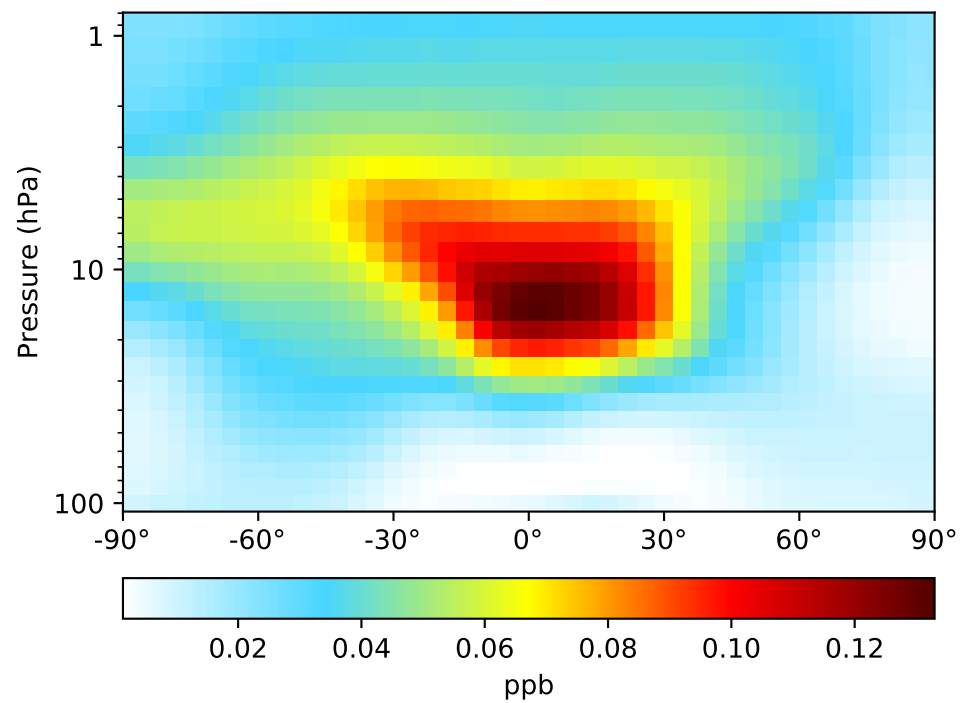

GC_12.8.0 (Dev)
4.0x5.0