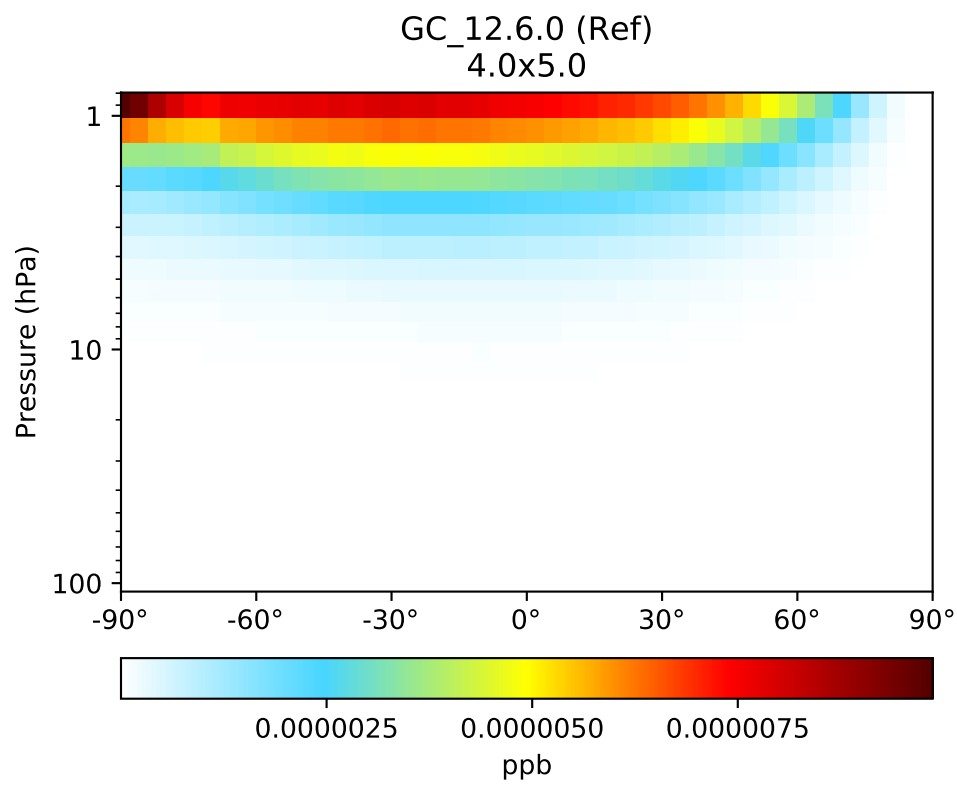

SpeciesConc_O1D, Zonal Mean (Oct2016)