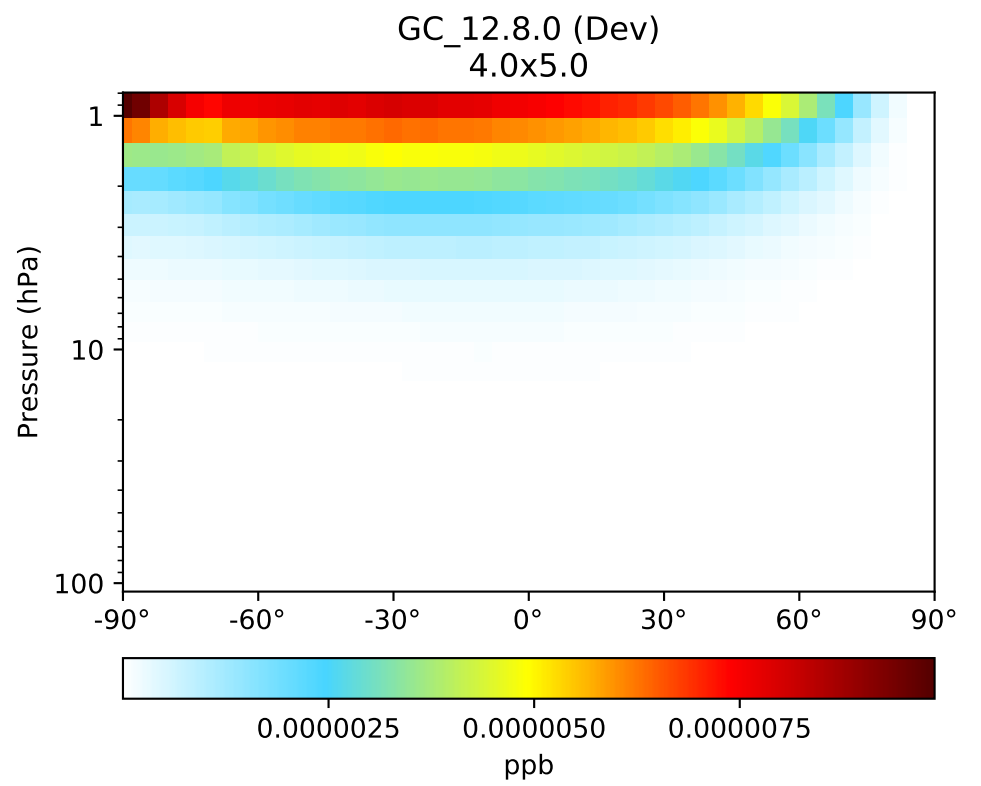

SpeciesConc_O1D, Zonal Mean (Oct2016)