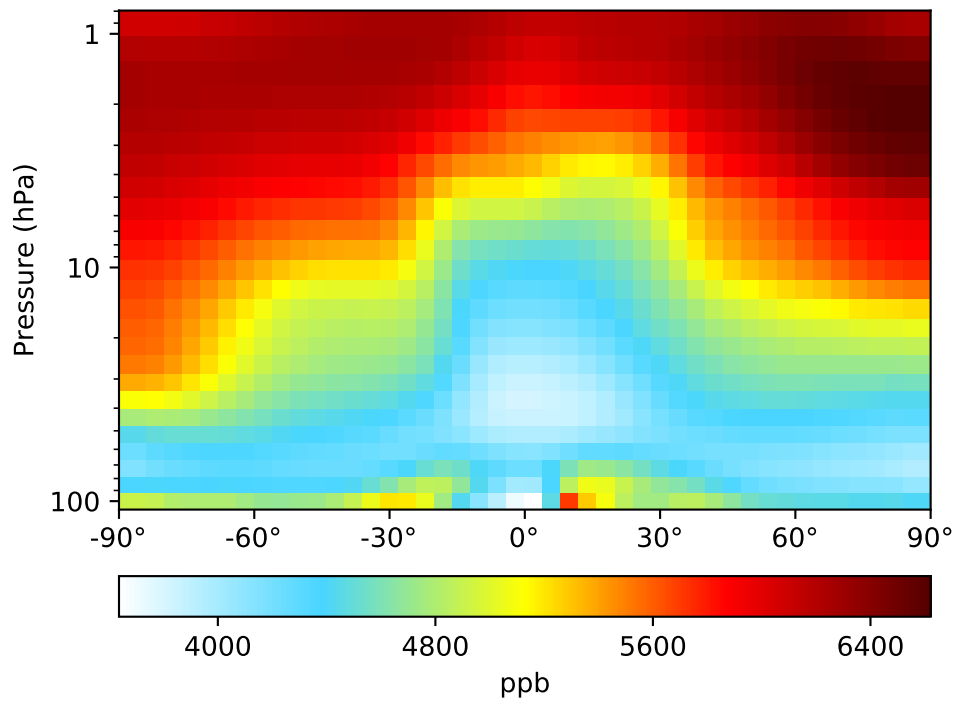

SpeciesConc_H2O, Zonal Mean (Oct2016)

GC_12.6.0 (Ref)
4.0x5.0