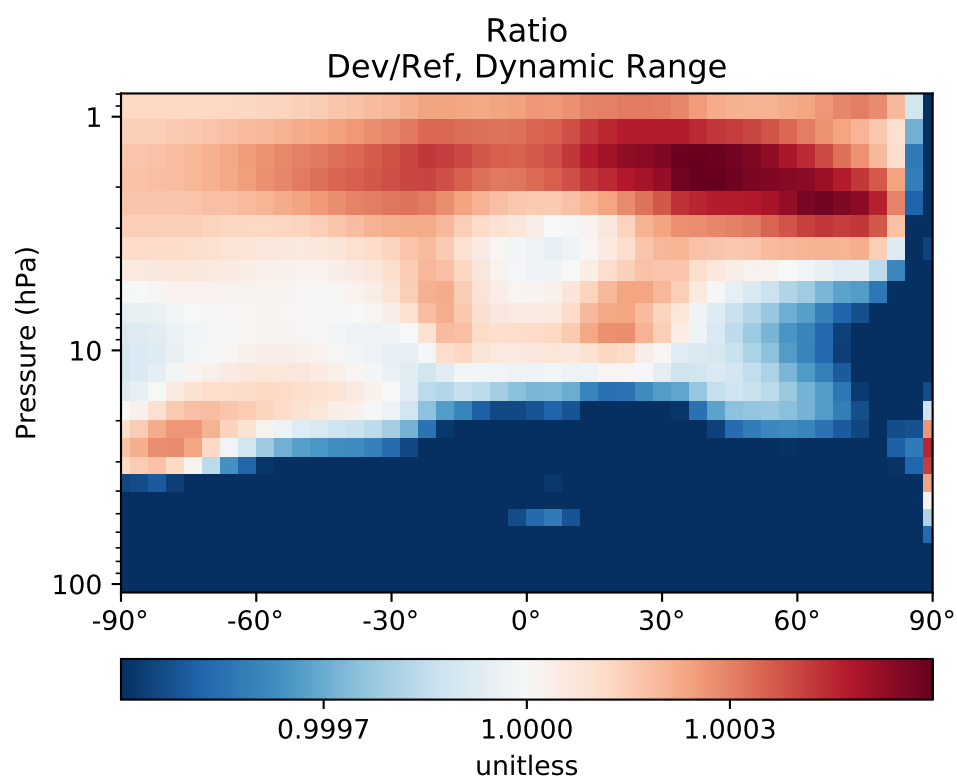

Ratio
Dev/Ref, Fixed Range

SpeciesConc_H2O, Zonal Mean (Oct2016)

GC_12.6.0 (Ref)
4.0x5.0

GC_12.8.0 (Dev)
4.0x5.0

Difference
Dev - Ref, Dynamic Range

Difference
Dev - Ref, Restricted Range [5%,95%]

Ratio
Dev/Ref, Dynamic Range

Ratio
Dev/Ref, Fixed Range

SpeciesConc_HO2, Zonal Mean (Oct2016)

GC_12.6.0 (Ref)
4.0x5.0

GC_12.8.0 (Dev)
4.0x5.0

Difference
Dev - Ref, Dynamic Range

Difference
Dev - Ref, Restricted Range [5%,95%]

Ratio
Dev/Ref, Dynamic Range

Ratio
Dev/Ref, Fixed Range

SpeciesConc_O1D, Zonal Mean (Oct2016)

SpeciesConc_OH, Zonal Mean (Oct2016)

GC_12.6.0 (Ref)
4.0x5.0

GC_12.8.0 (Dev)
4.0x5.0

Difference
Dev - Ref, Dynamic Range

Difference
Dev - Ref, Restricted Range [5%,95%]