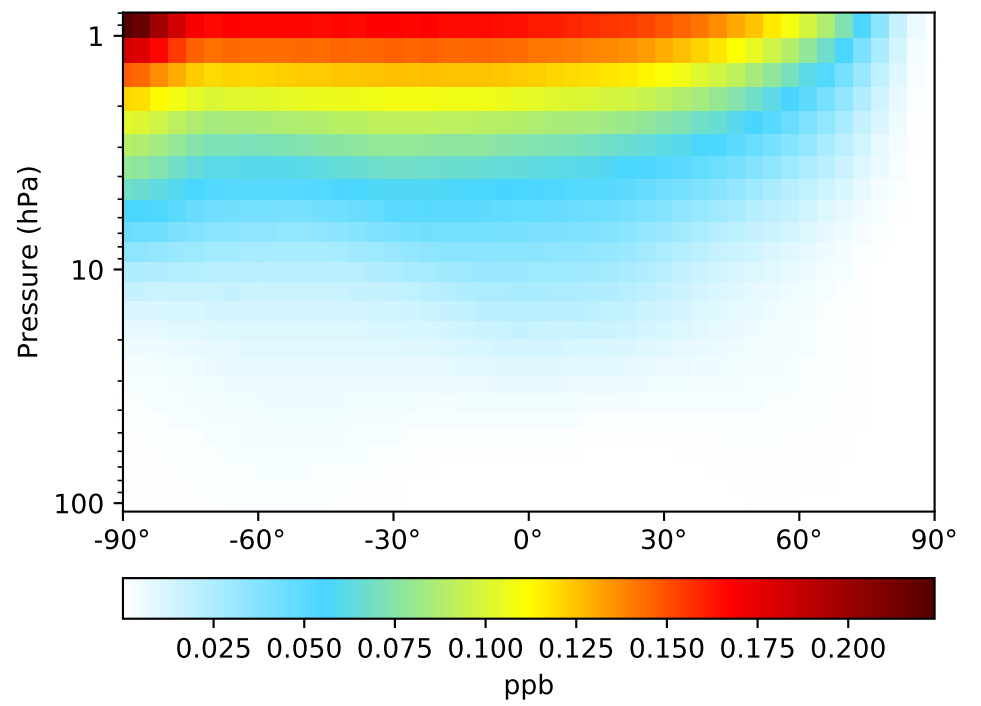

Ratio
Dev/Ref, Fixed Range

SpeciesConc_H2O, Zonal Mean (Oct2016)

GC_12.6.0 (Ref)
4.0x5.0

GC_12.8.0 (Dev)
4.0x5.0

Difference
Dev - Ref, Dynamic Range

Difference
Dev - Ref, Restricted Range [5%,95%]

Ratio
Dev/Ref, Dynamic Range

Ratio
Dev/Ref, Fixed Range

SpeciesConc_HO2, Zonal Mean (Oct2016)

GC_12.6.0 (Ref)
4.0x5.0

GC_12.8.0 (Dev)
4.0x5.0

Difference
Dev - Ref, Dynamic Range

Difference
Dev - Ref, Restricted Range [5%,95%]

Ratio
Dev/Ref, Dynamic Range

Ratio
Dev/Ref, Fixed Range

SpeciesConc_O1D, Zonal Mean (Oct2016)

SpeciesConc_OH, Zonal Mean (Oct2016)

GC_12.6.0 (Ref)
4.0x5.0

GC_12.8.0 (Dev)
4.0x5.0

Difference
Dev - Ref, Dynamic Range

Difference
Dev - Ref, Restricted Range [5%,95%]