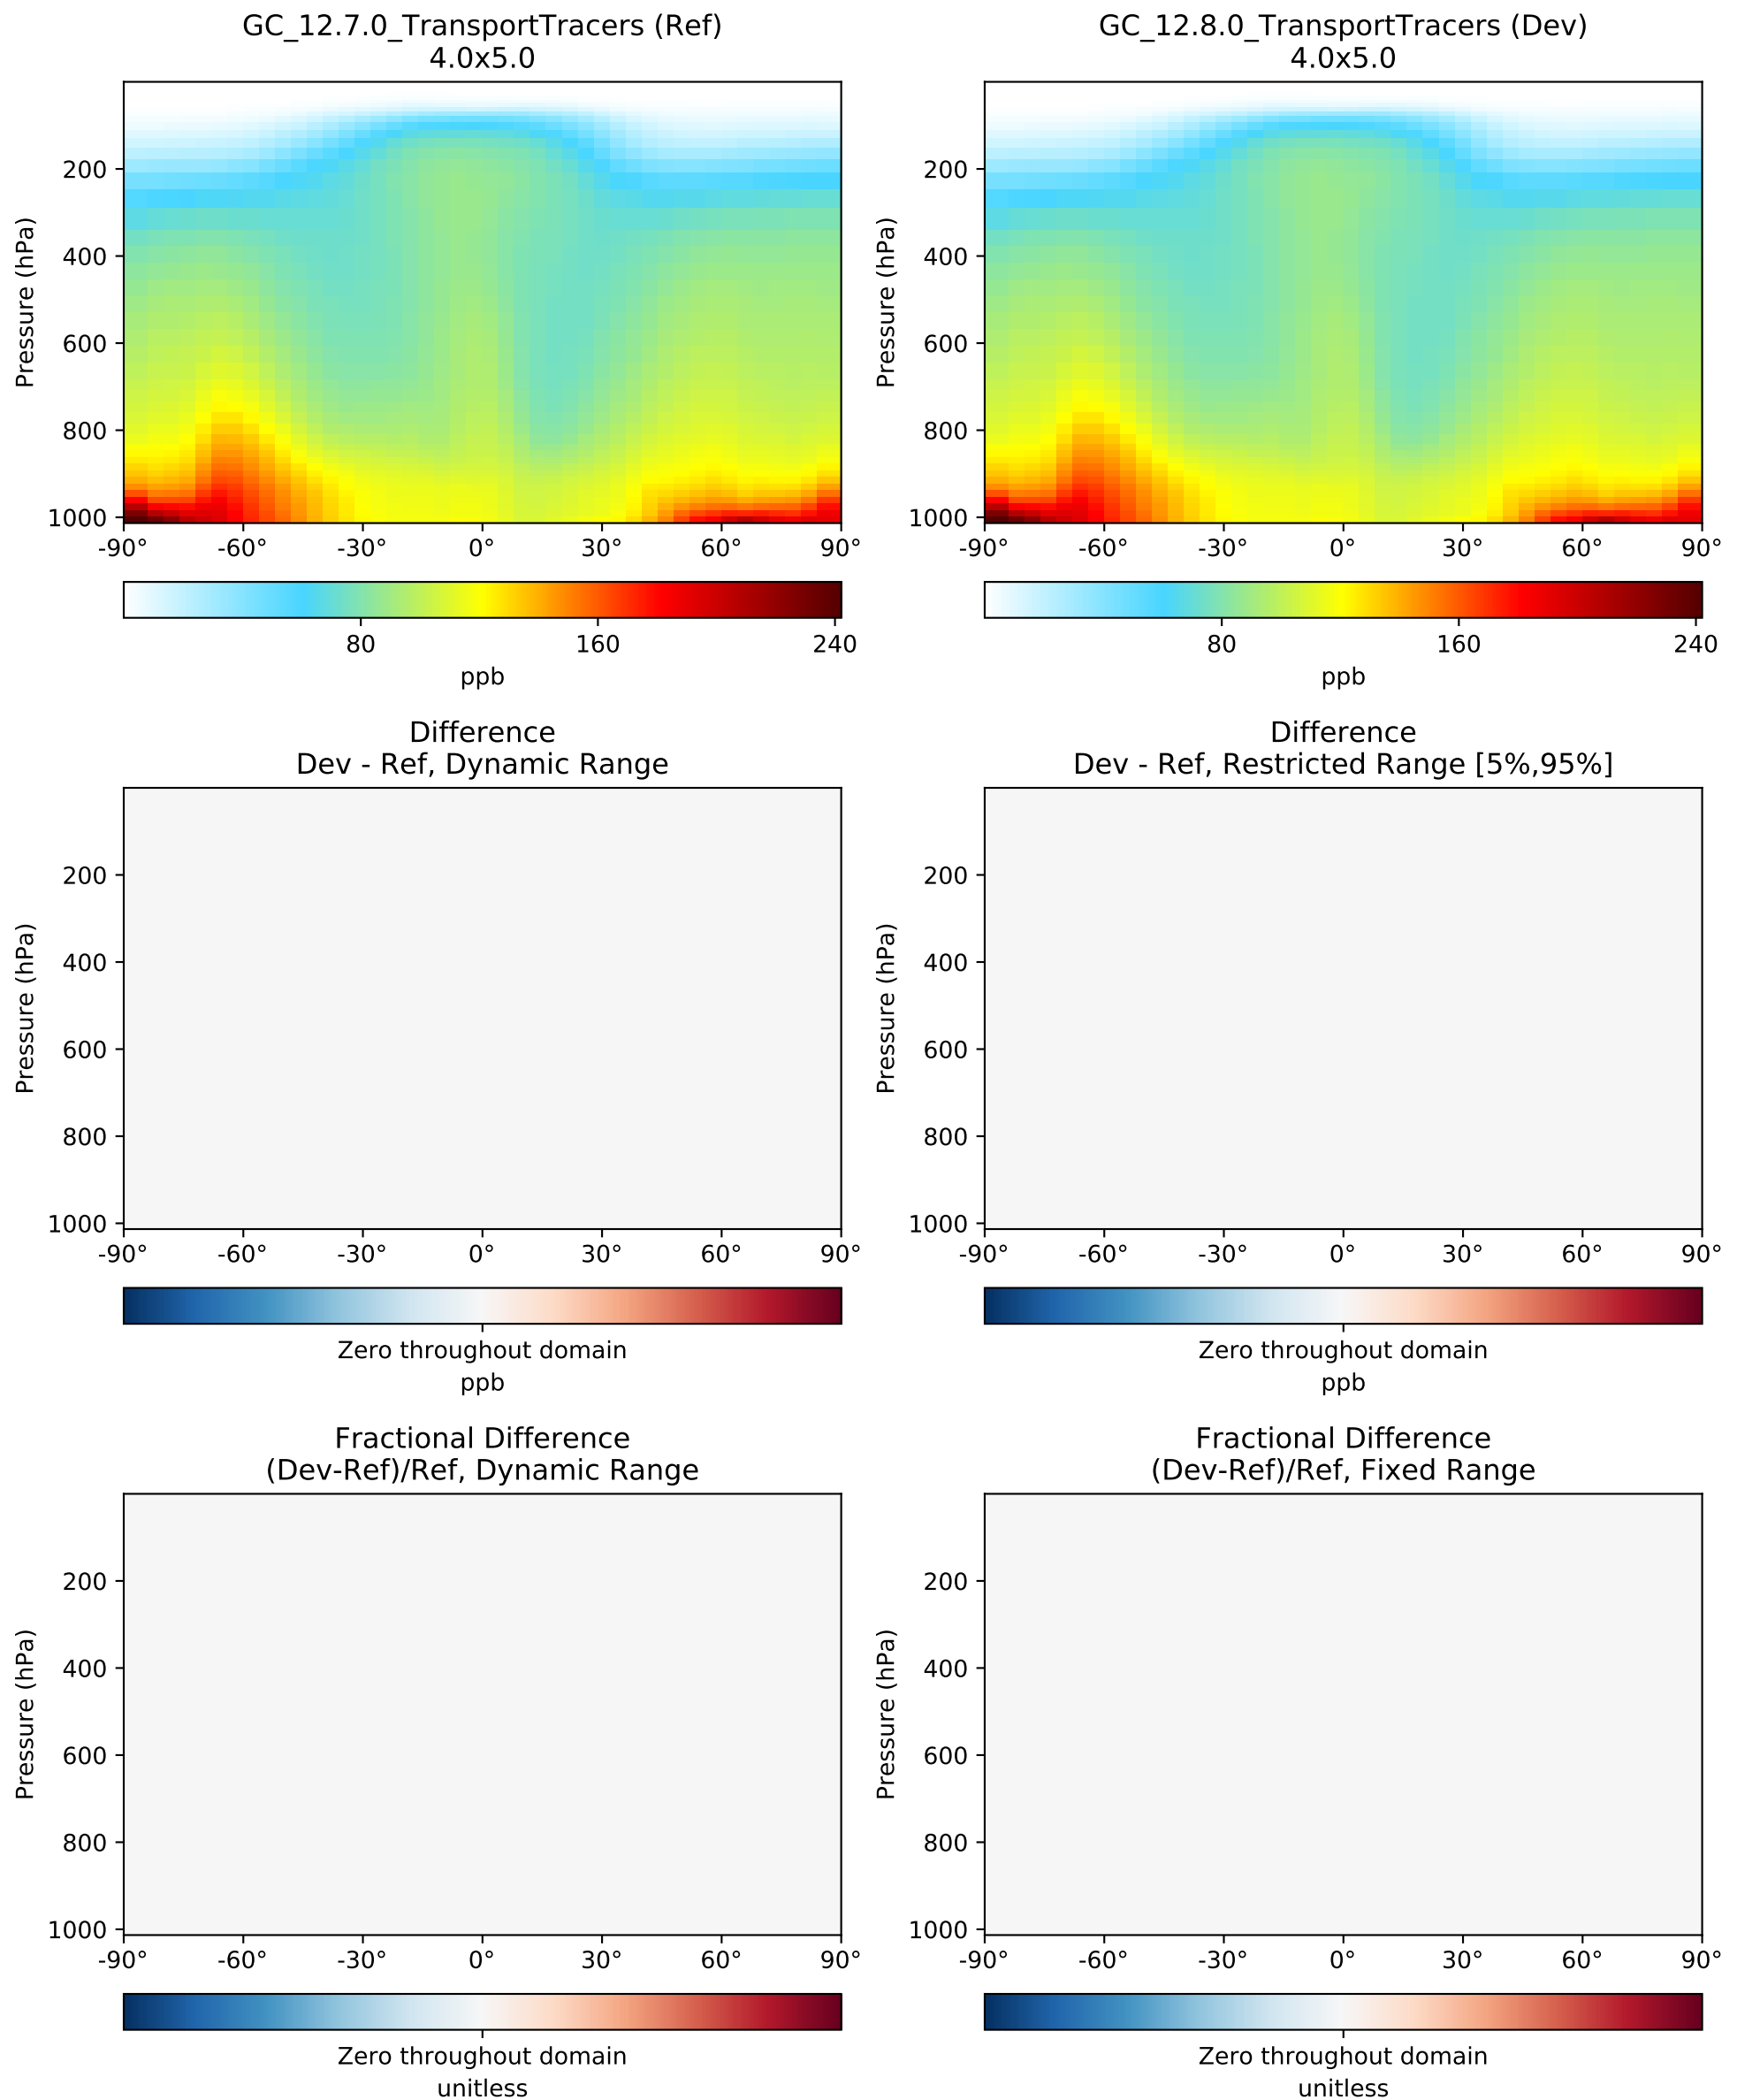

SpeciesConc_GlobEmis90dayTracer, Zonal Mean (Jan2016)