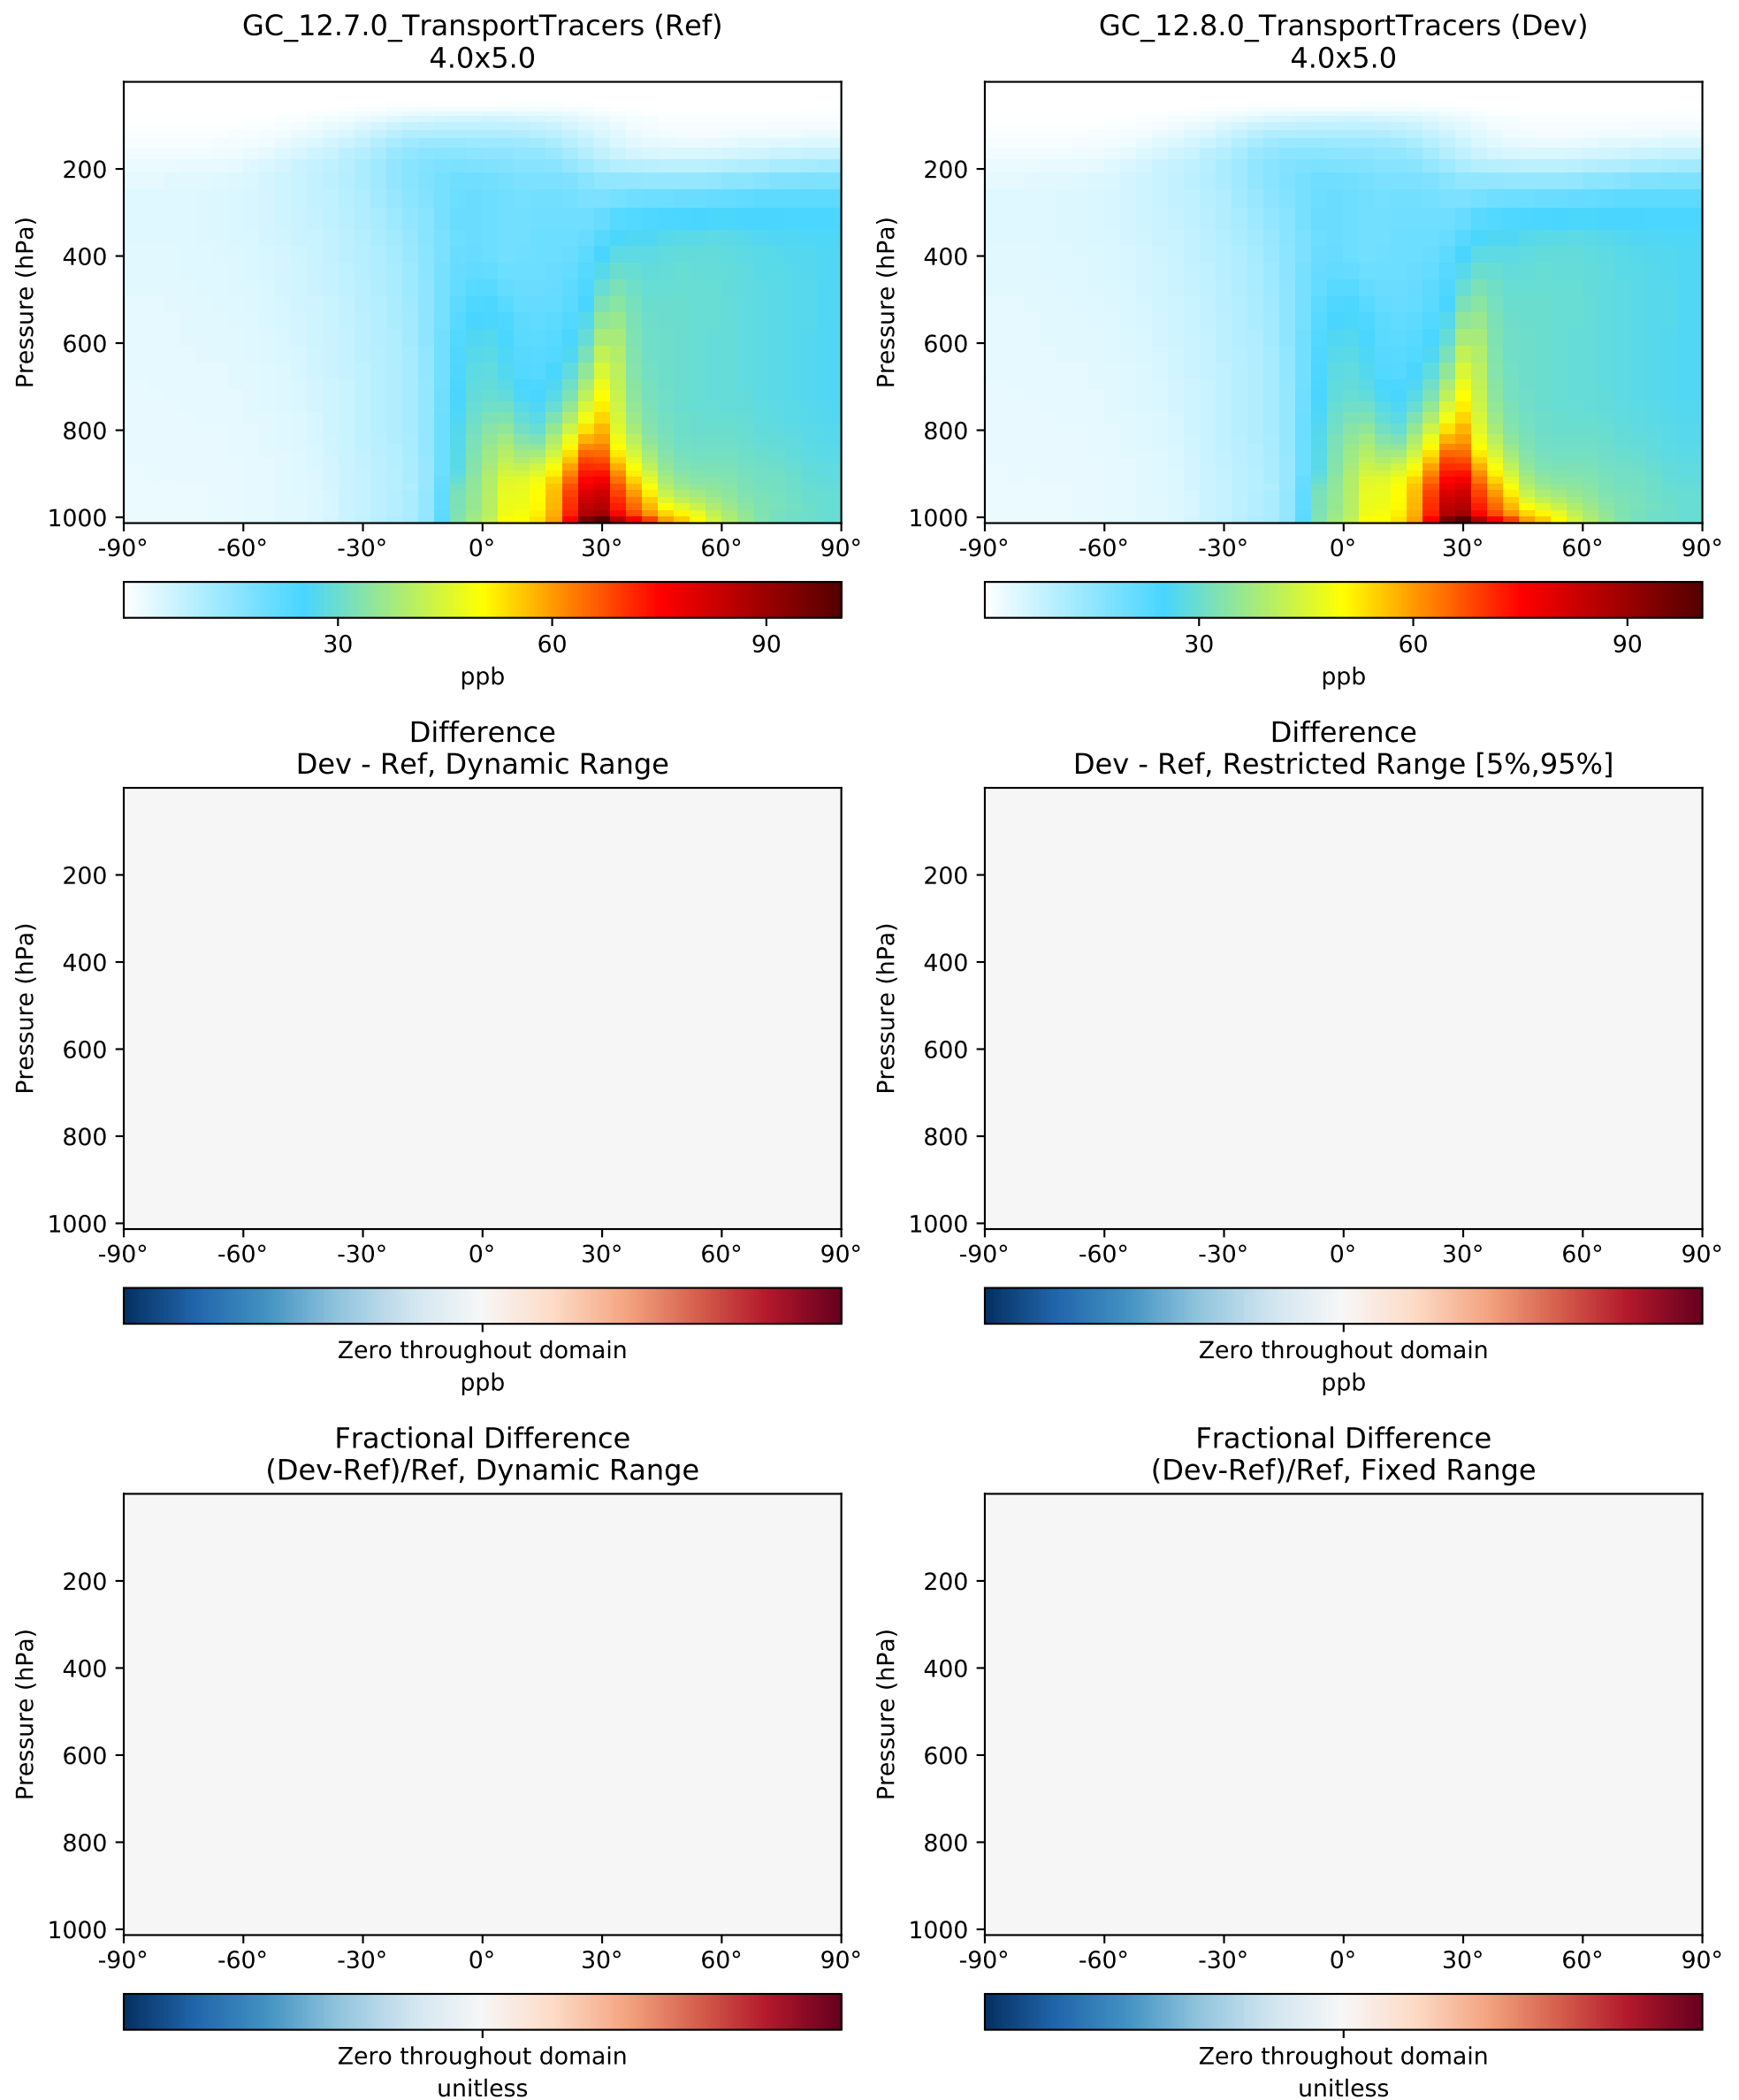

SpeciesConc_COAnthroEmis50dayTracer, Zonal Mean (Jan2016)