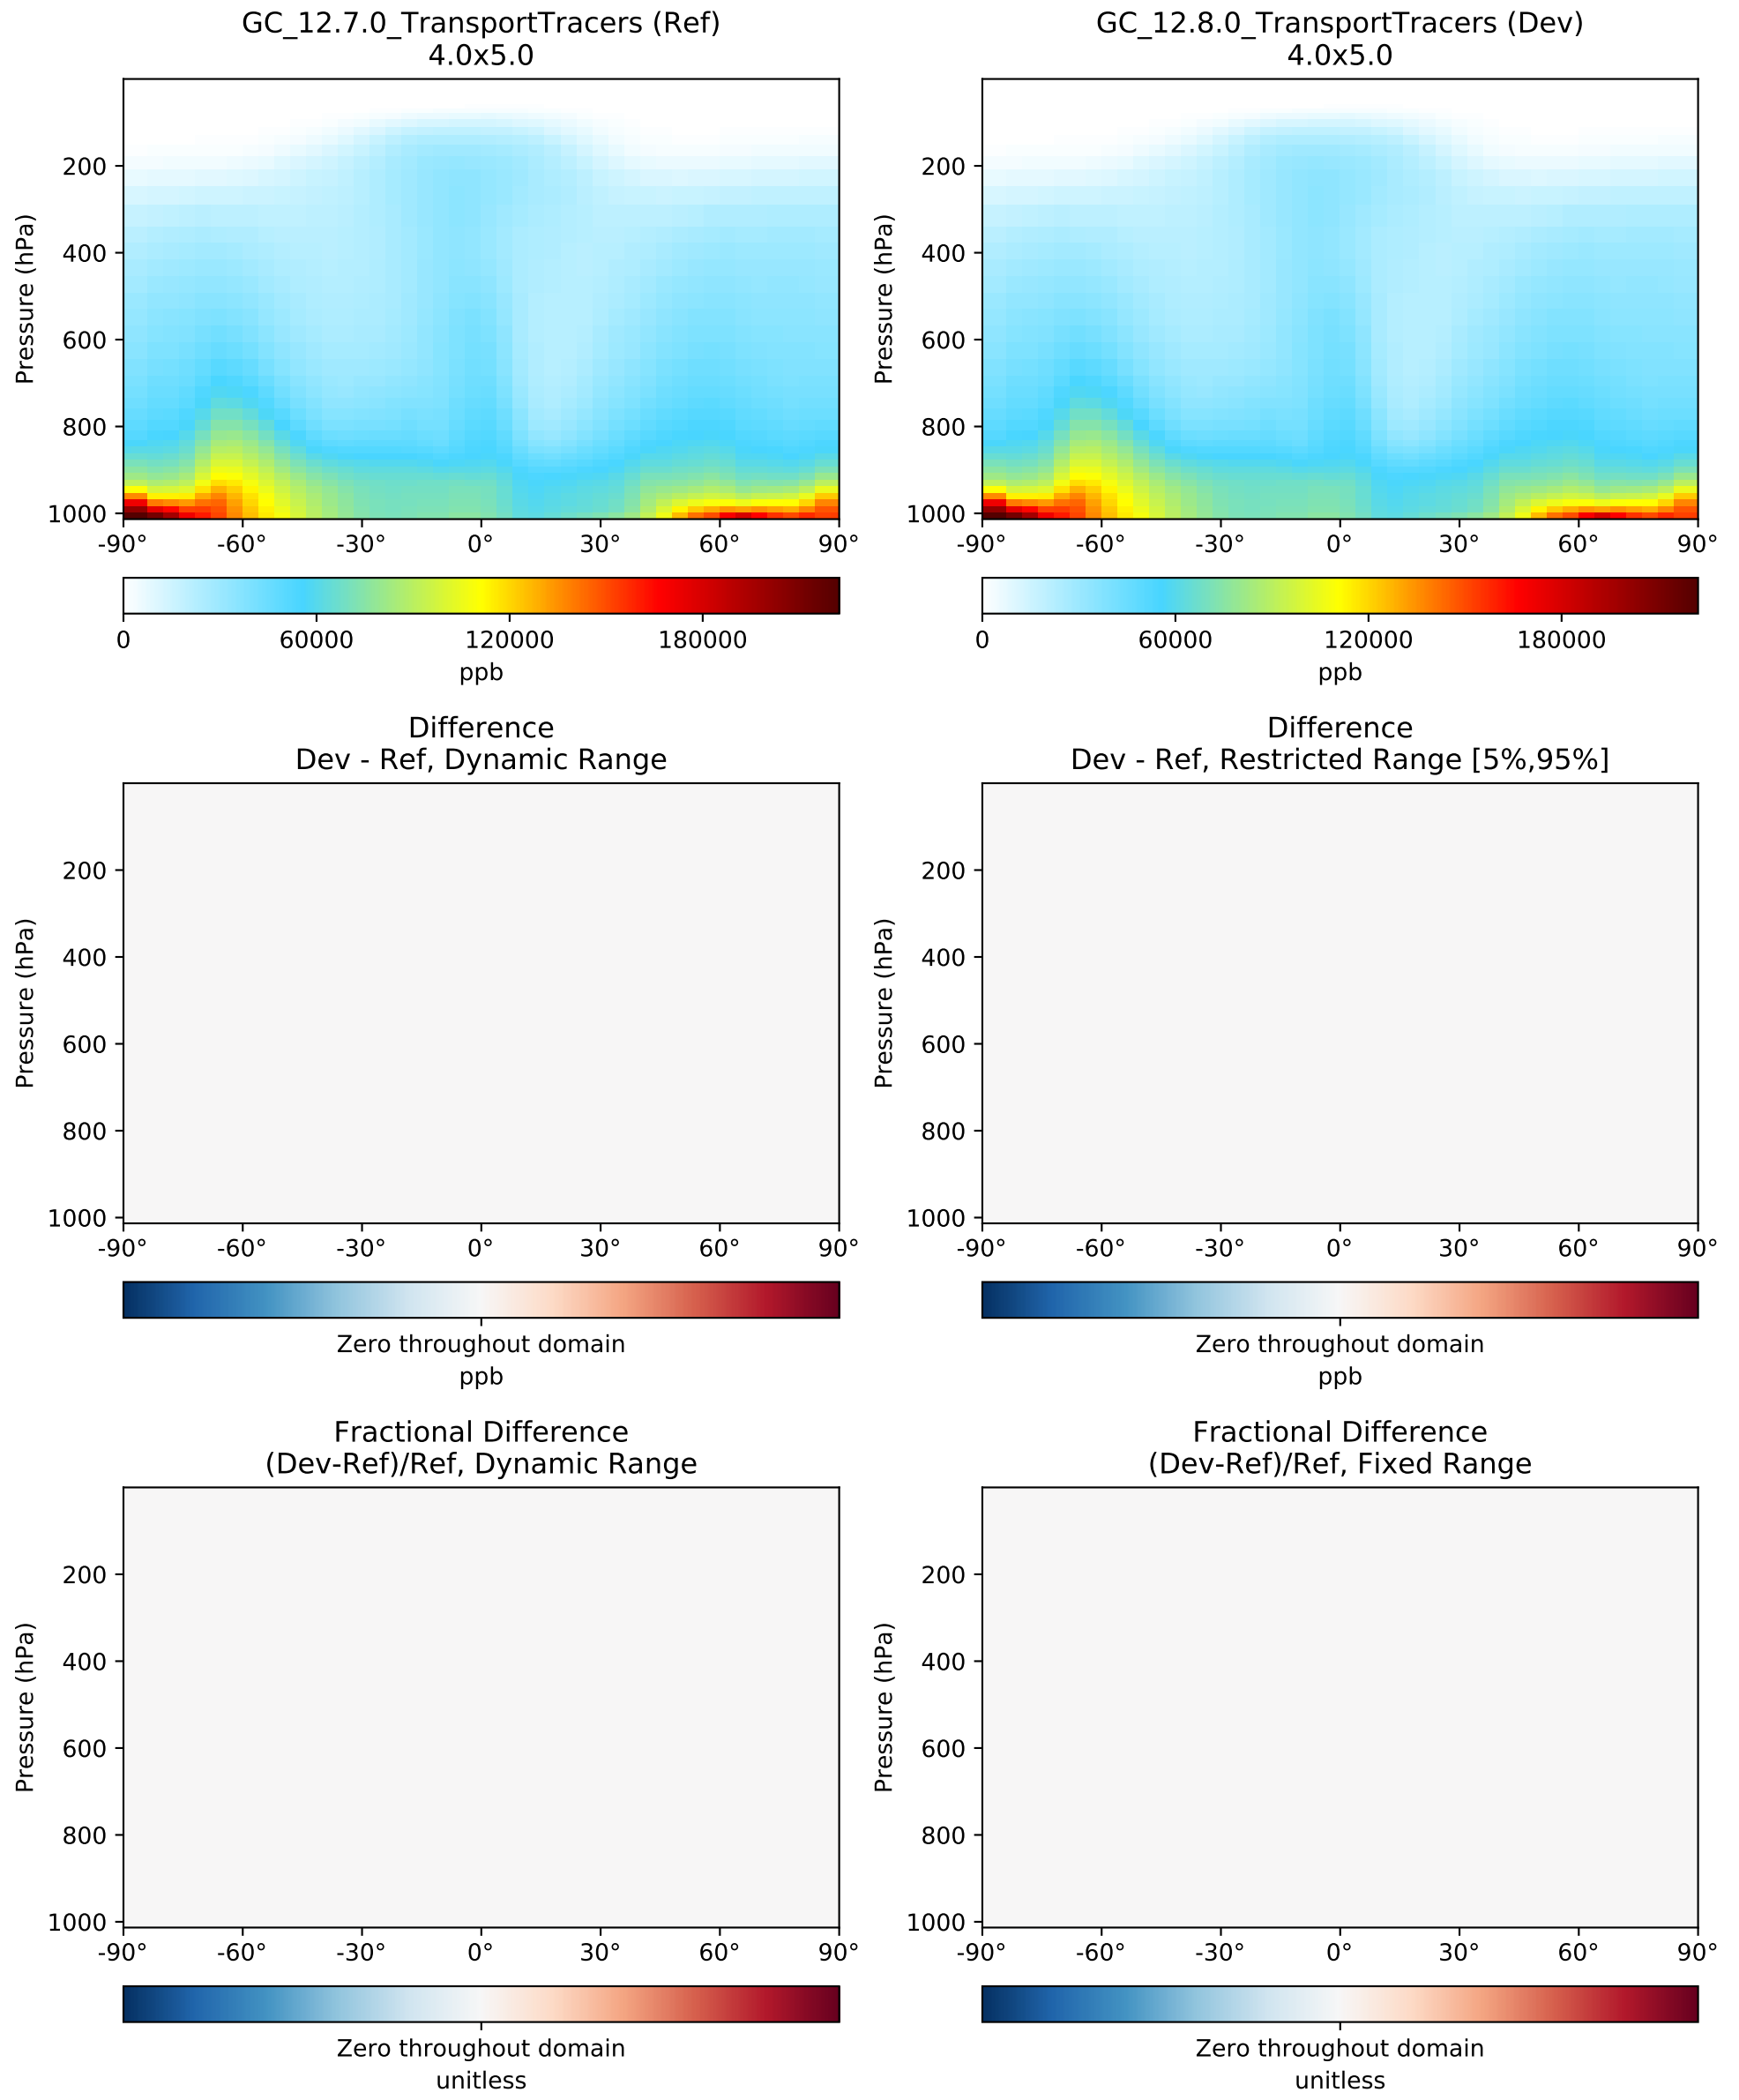

SpeciesConc_COUniformEmis25dayTracer, Zonal Mean (Jan2016)