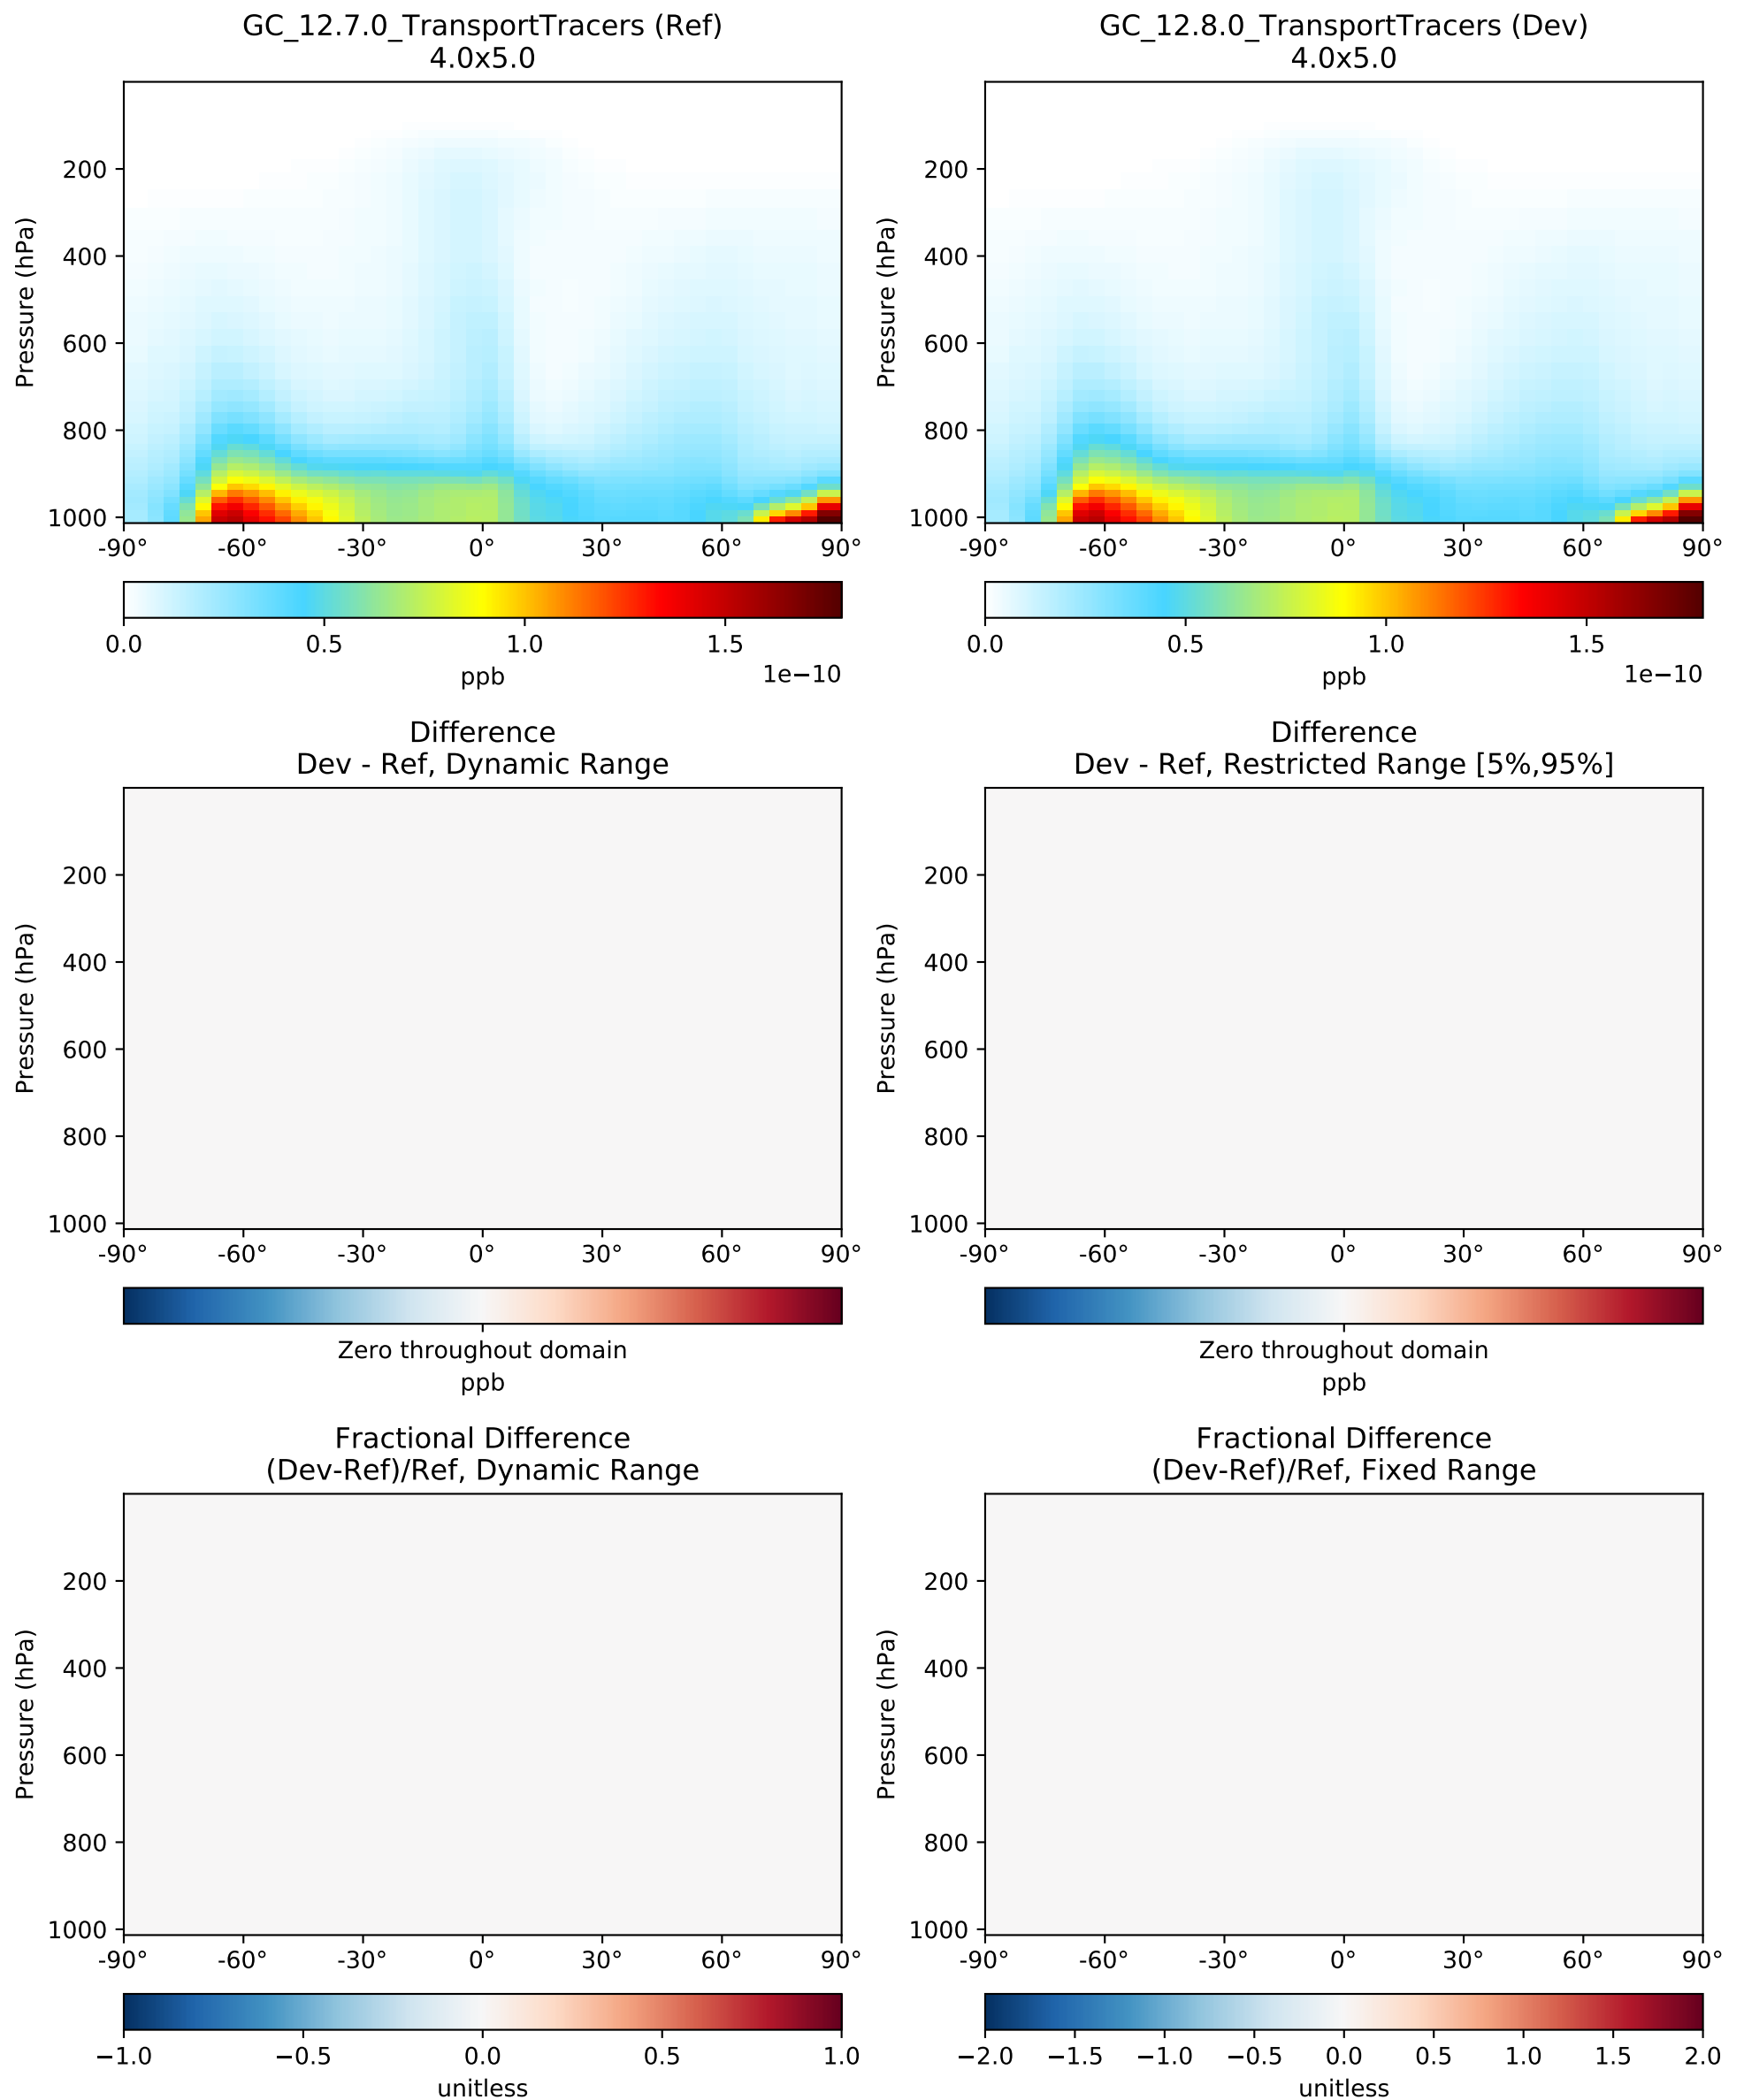

SpeciesConc_CH3ITracer, Zonal Mean (Jan2016)