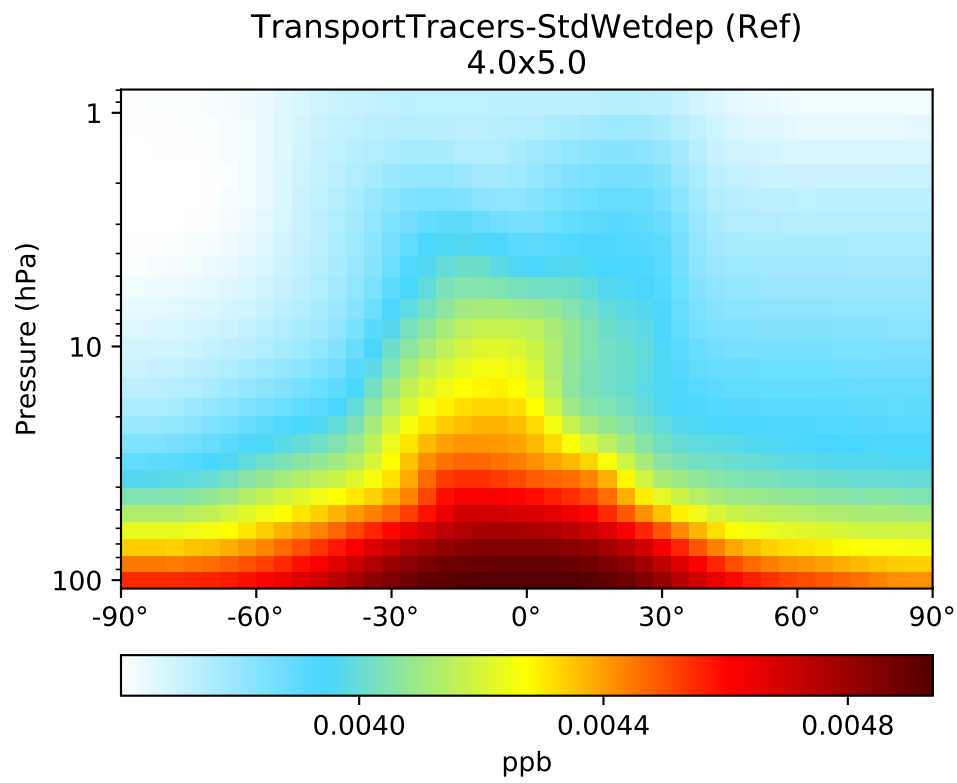

SpeciesConc_PassiveTracer, Zonal Mean (Apr2016)

SpeciesConc_SF6Tracer, Zonal Mean (Apr2016)

SpeciesConc_CH3ITracer, Zonal Mean (Apr2016)

SpeciesConc_COAnthroEmis25dayTracer, Zonal Mean (Apr2016)

SpeciesConc_COAnthroEmis50dayTracer, Zonal Mean (Apr2016)

SpeciesConc_COUniformEmis25dayTracer, Zonal Mean (Apr2016)

SpeciesConc_GlobEmis90dayTracer, Zonal Mean (Apr2016)

SpeciesConc_NHEmis90dayTracer, Zonal Mean (Apr2016)

SpeciesConc_SHEmis90dayTracer, Zonal Mean (Apr2016)