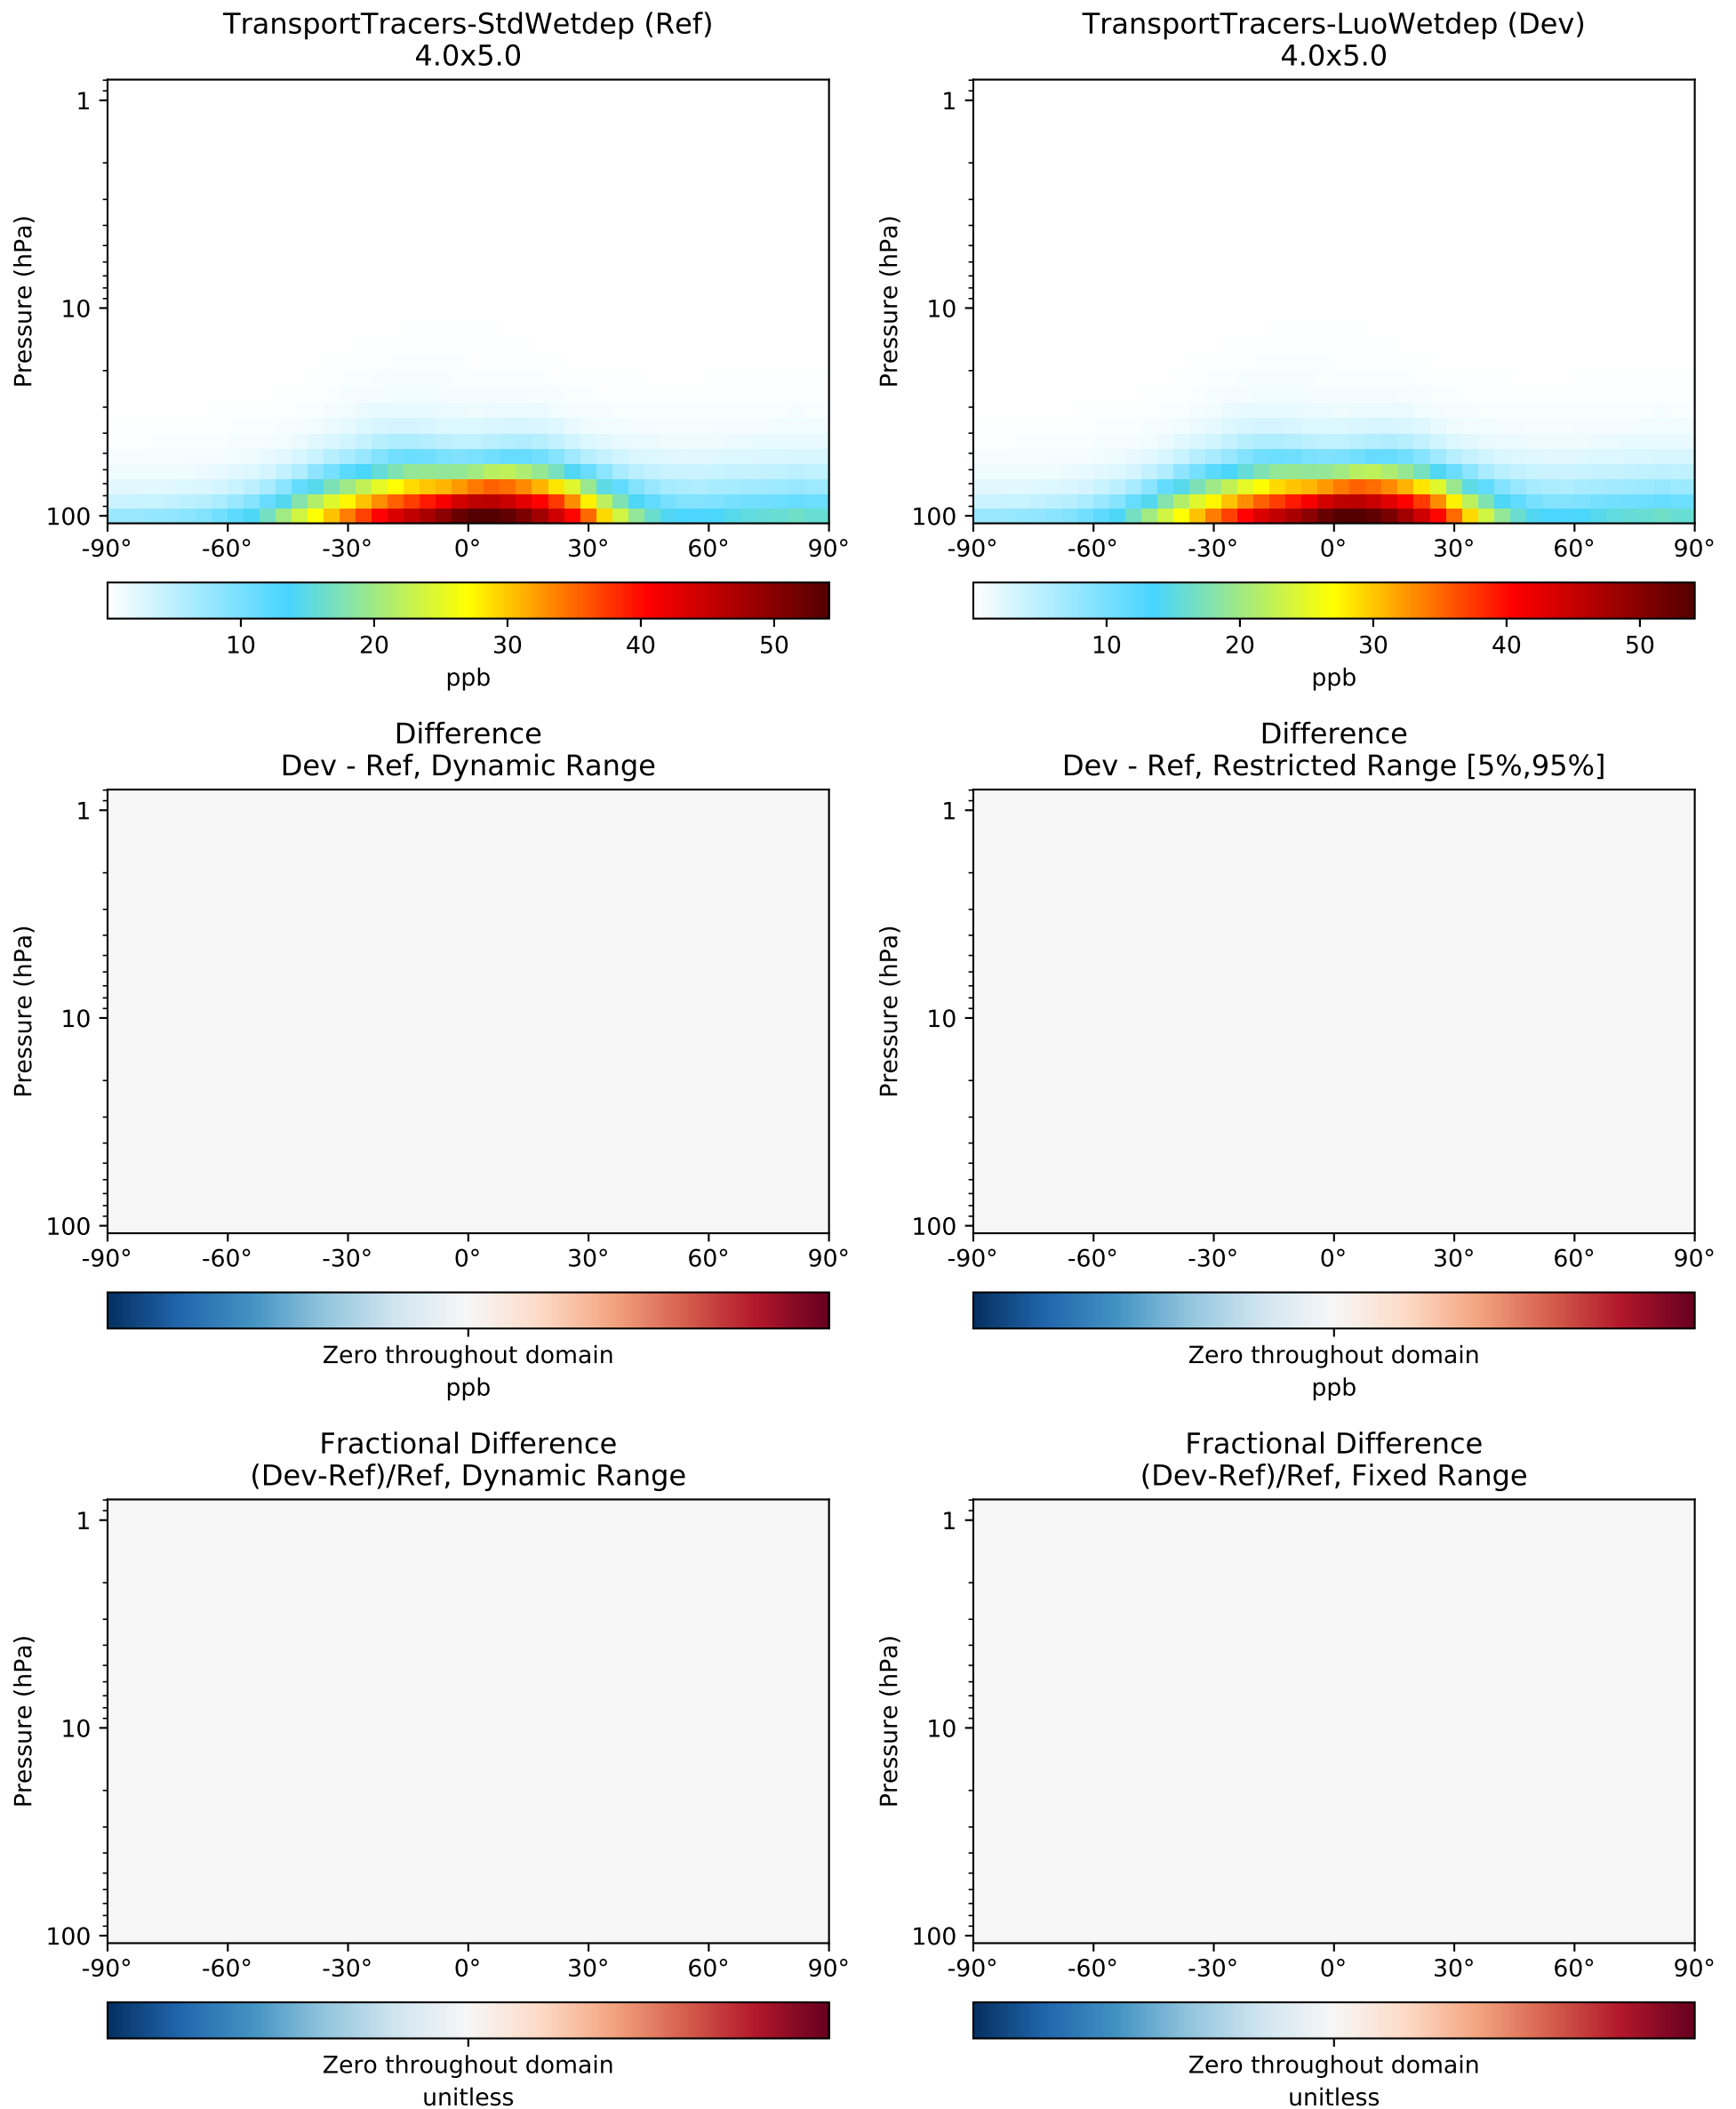

SpeciesConc_PassiveTracer, Zonal Mean (Jan2016)

SpeciesConc_SF6Tracer, Zonal Mean (Jan2016)

SpeciesConc_CH3ITracer, Zonal Mean (Jan2016)

SpeciesConc_COAnthroEmis25dayTracer, Zonal Mean (Jan2016)

SpeciesConc_COAnthroEmis50dayTracer, Zonal Mean (Jan2016)

SpeciesConc_COUniformEmis25dayTracer, Zonal Mean (Jan2016)

SpeciesConc_GlobEmis90dayTracer, Zonal Mean (Jan2016)

SpeciesConc_NHEmis90dayTracer, Zonal Mean (Jan2016)

SpeciesConc_SHEmis90dayTracer, Zonal Mean (Jan2016)