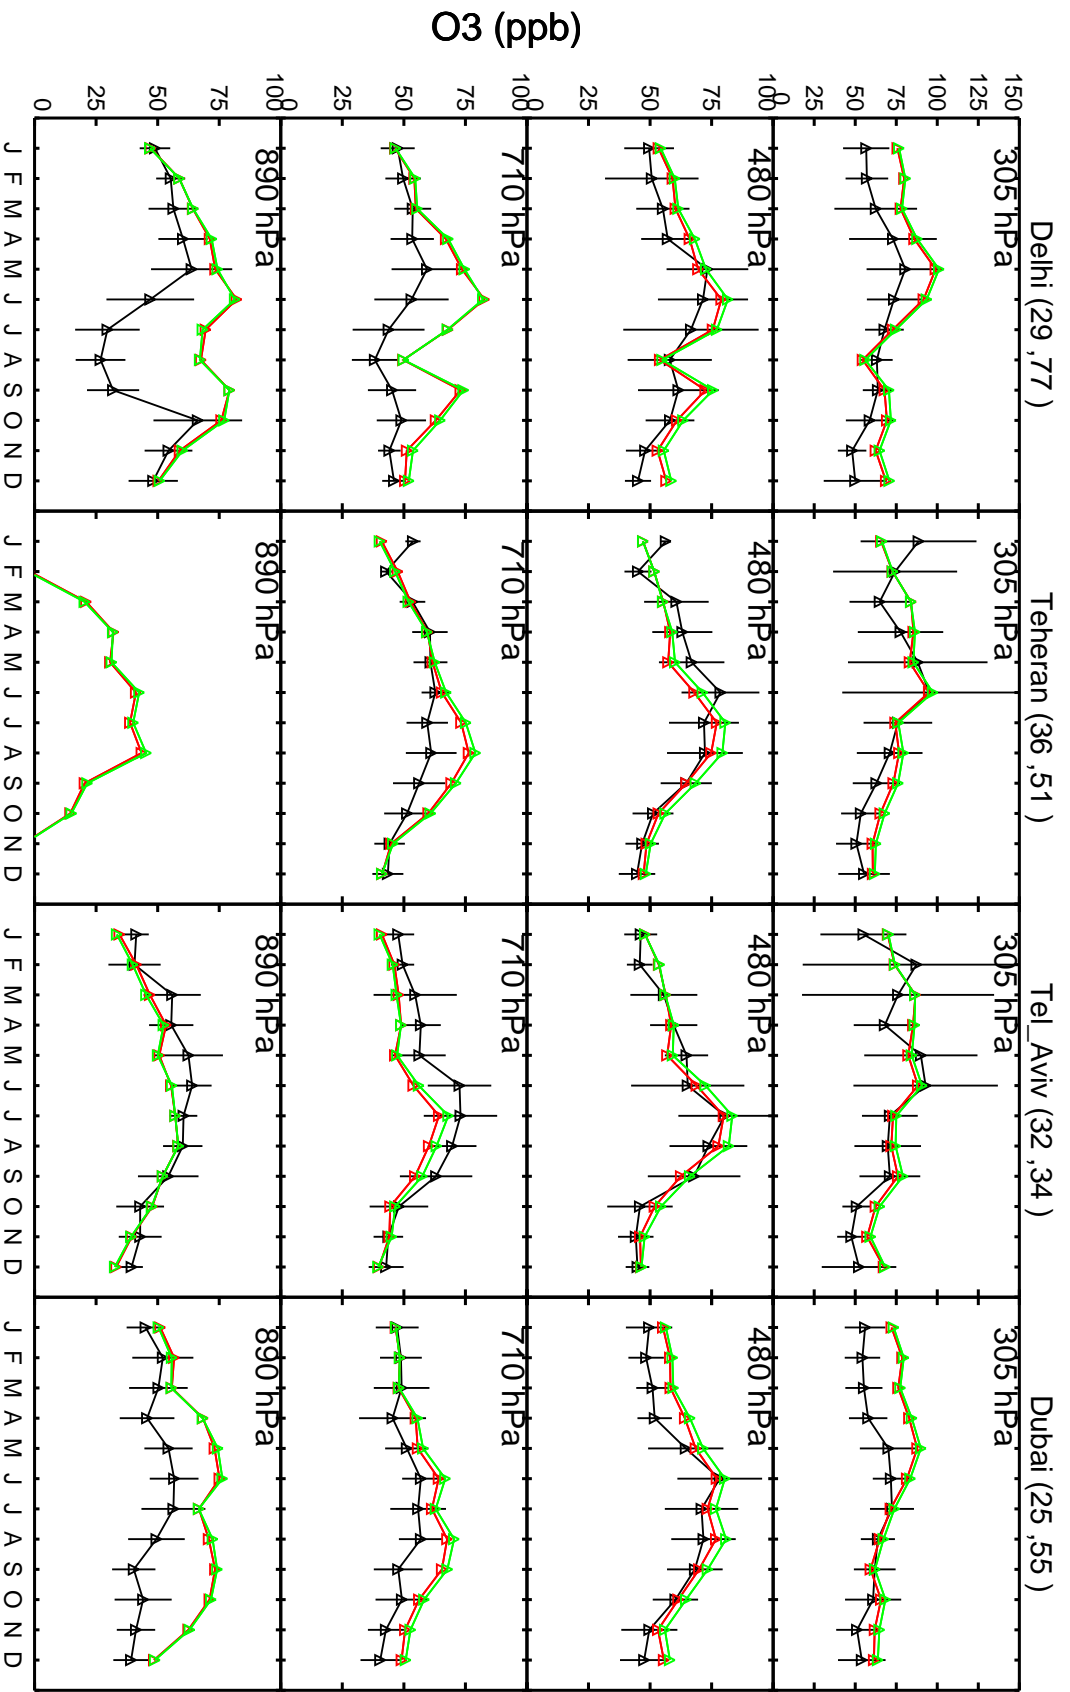

Red: GC\_12.8.0 (2016); Green: GC\_12.9.0 (2016)

Red: GC\_12.8.0 (2016); Green: GC\_12.9.0 (2016)

Red: GC\_12.8.0 (2016); Green: GC\_12.9.0 (2016)

Red: GC\_12.8.0 (2016); Green: GC\_12.9.0 (2016)

Red: GC\_12.8.0 (2016); Green: GC\_12.9.0 (2016)