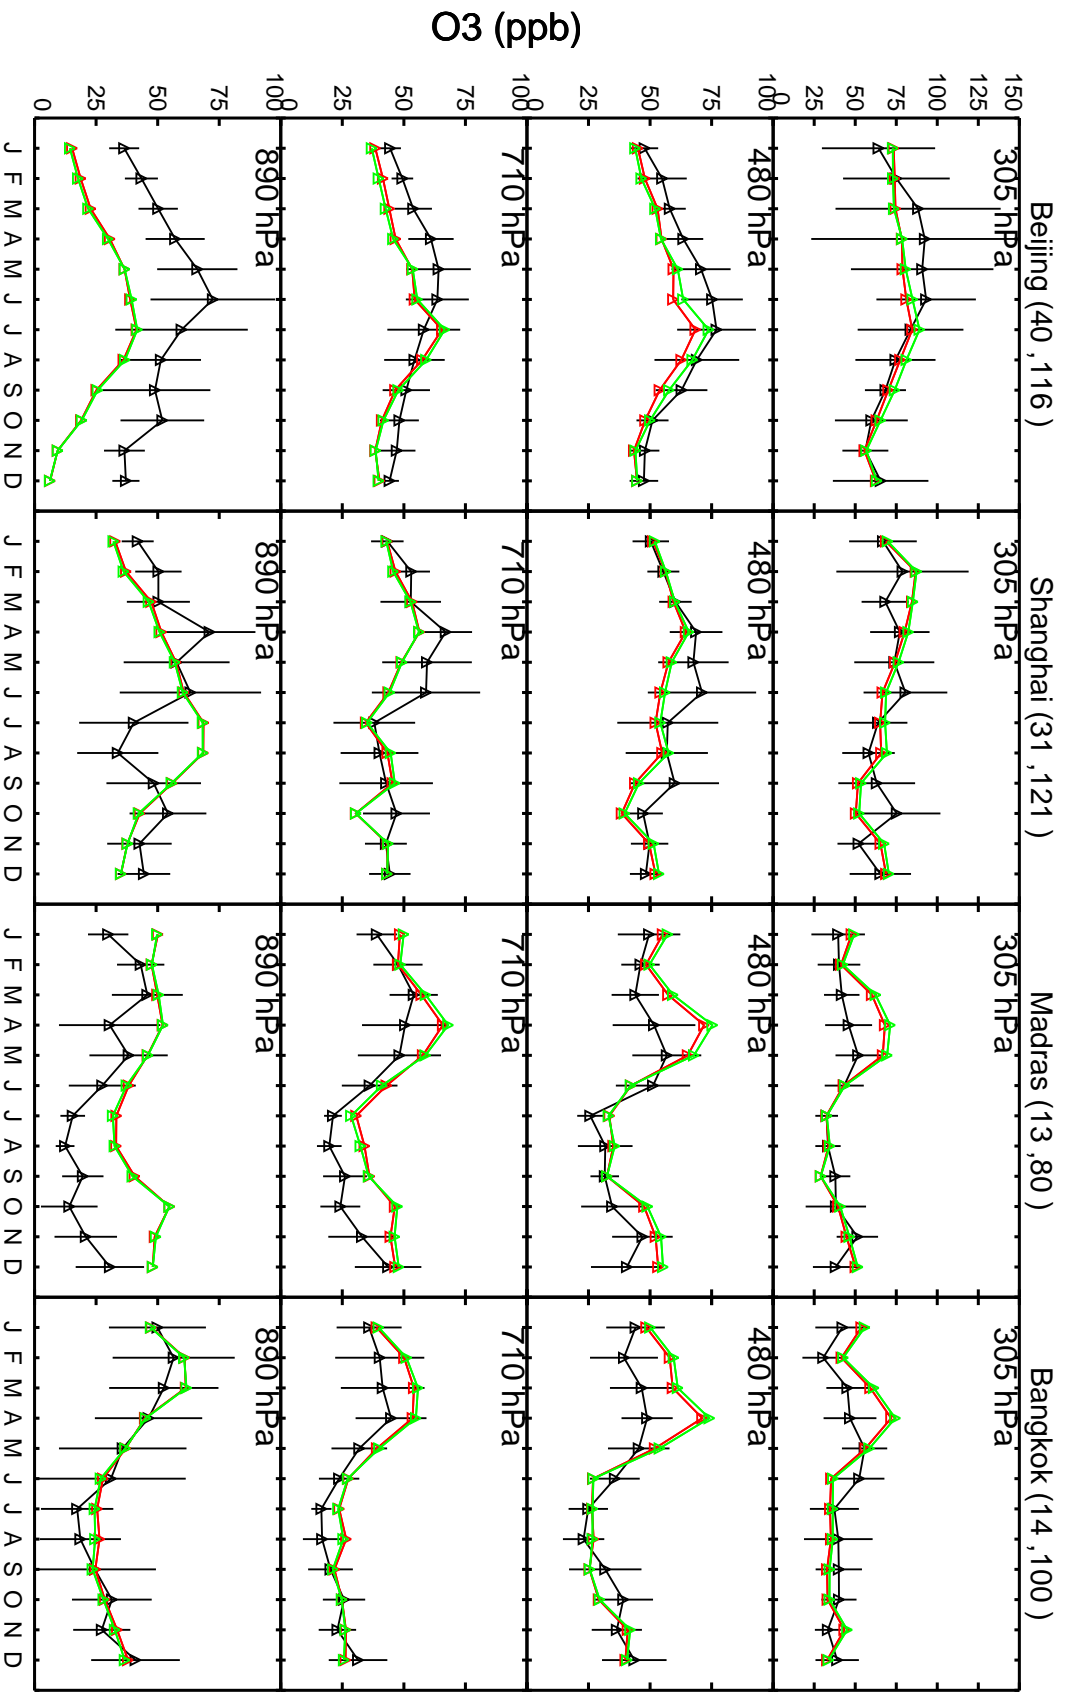

Red: GC\_12.8.0 (2016); Green: GC\_12.9.0 (2016)

Red: GC\_12.8.0 (2016); Green: GC\_12.9.0 (2016)

Red: GC\_12.8.0 (2016); Green: GC\_12.9.0 (2016)

Red: GC\_12.8.0 (2016); Green: GC\_12.9.0 (2016)

Red: GC\_12.8.0 (2016); Green: GC\_12.9.0 (2016)