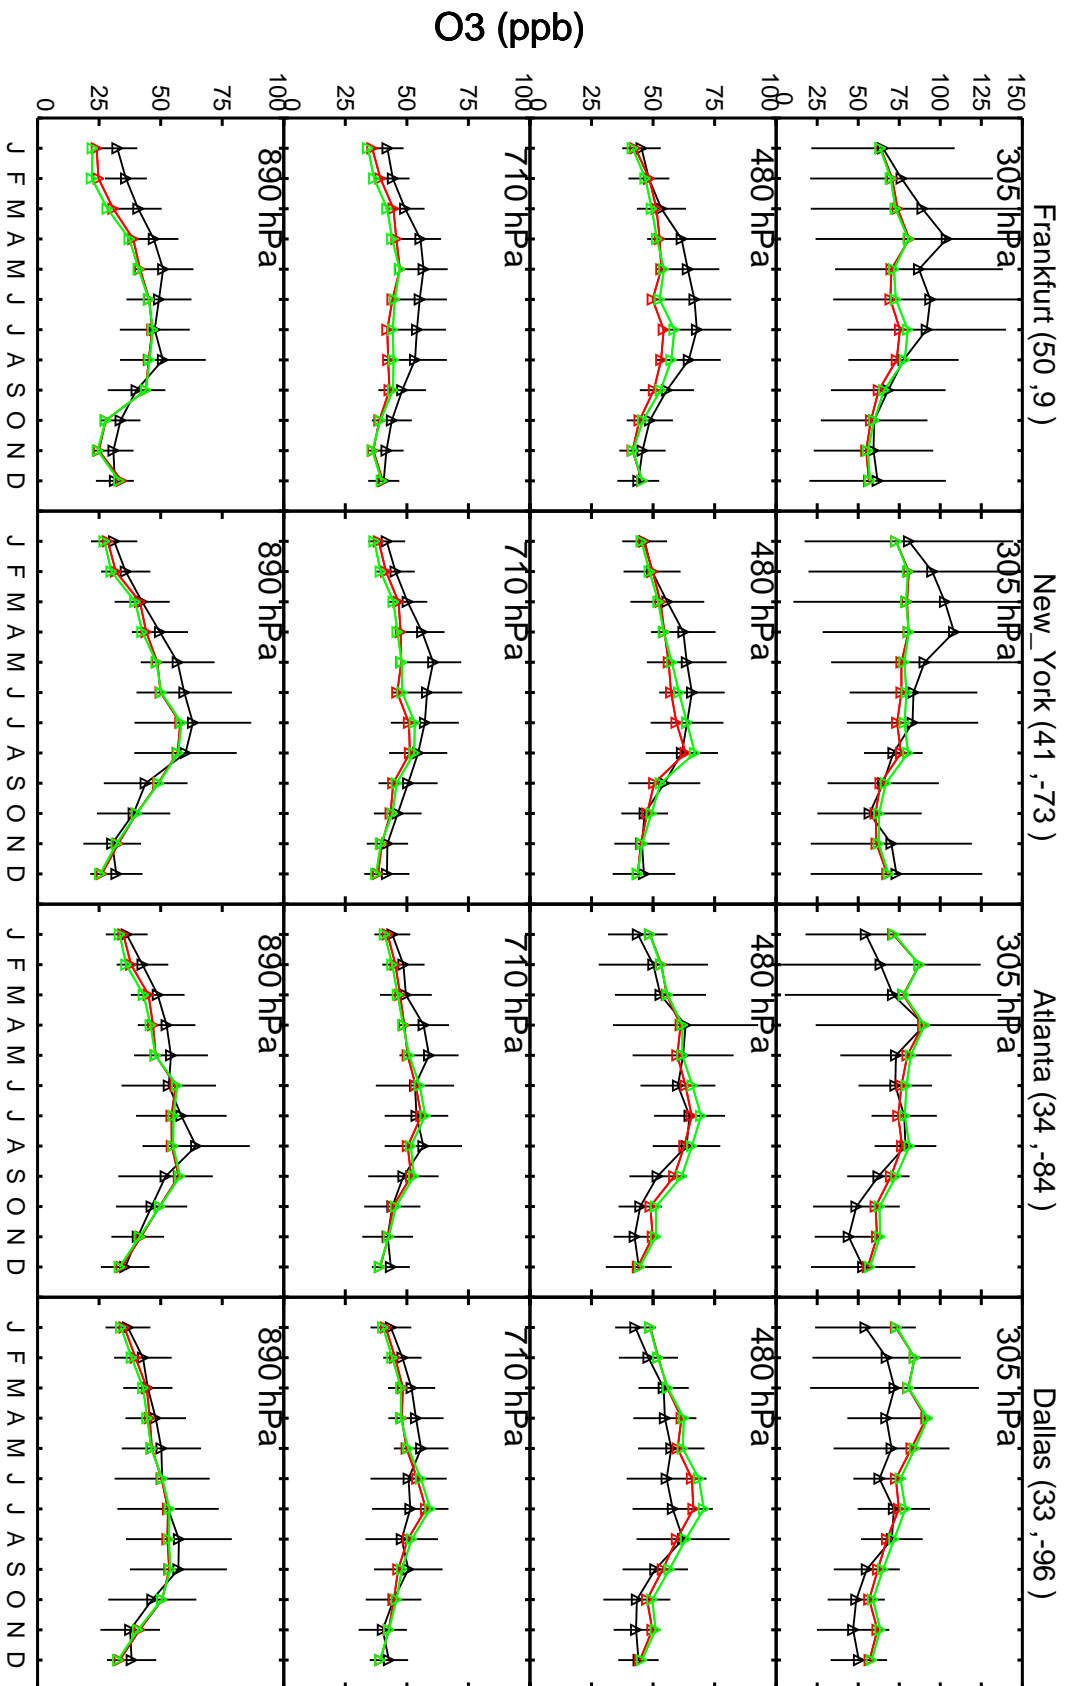

Red: GC\_12.8.0 (2016); Green: GC\_12.9.0 (2016)

Red: GC\_12.8.0 (2016); Green: GC\_12.9.0 (2016)

Red: GC\_12.8.0 (2016); Green: GC\_12.9.0 (2016)

Red: GC\_12.8.0 (2016); Green: GC\_12.9.0 (2016)

Red: GC\_12.8.0 (2016); Green: GC\_12.9.0 (2016)