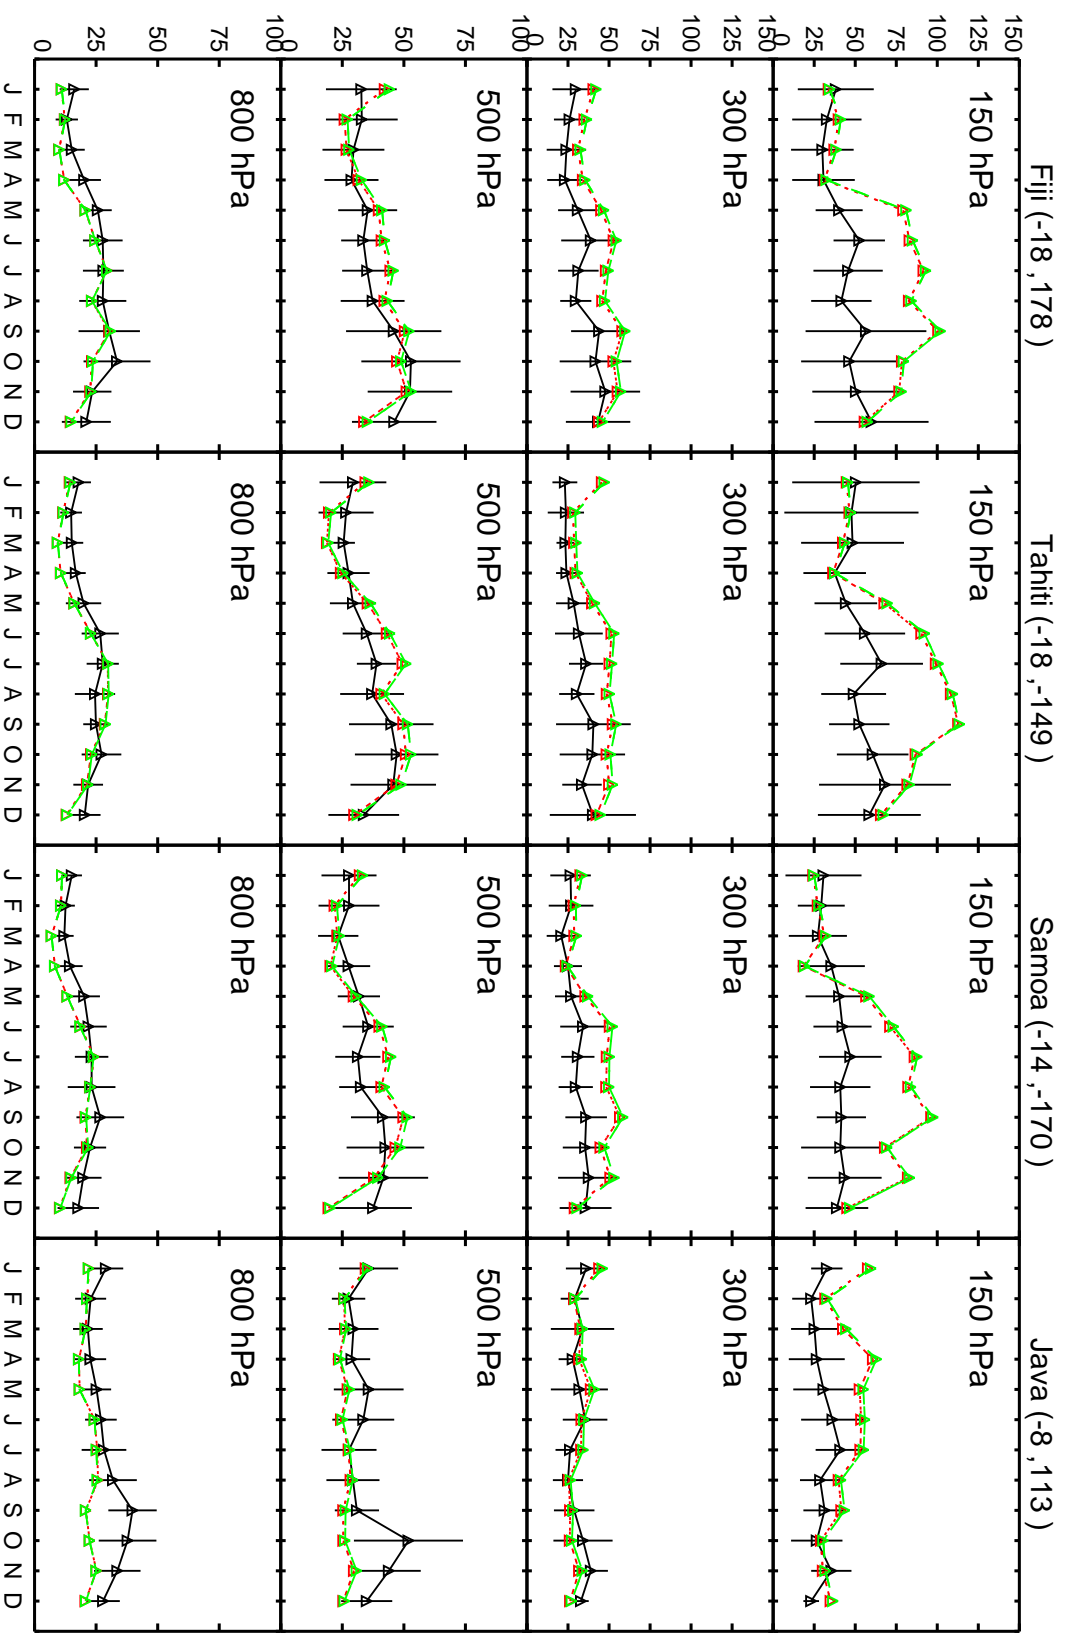

Red: GC_12.8.0 (2016); Green: GC_12.9.0 (2016)

Red: GC_12.8.0 (2016); Green: GC_12.9.0 (2016)