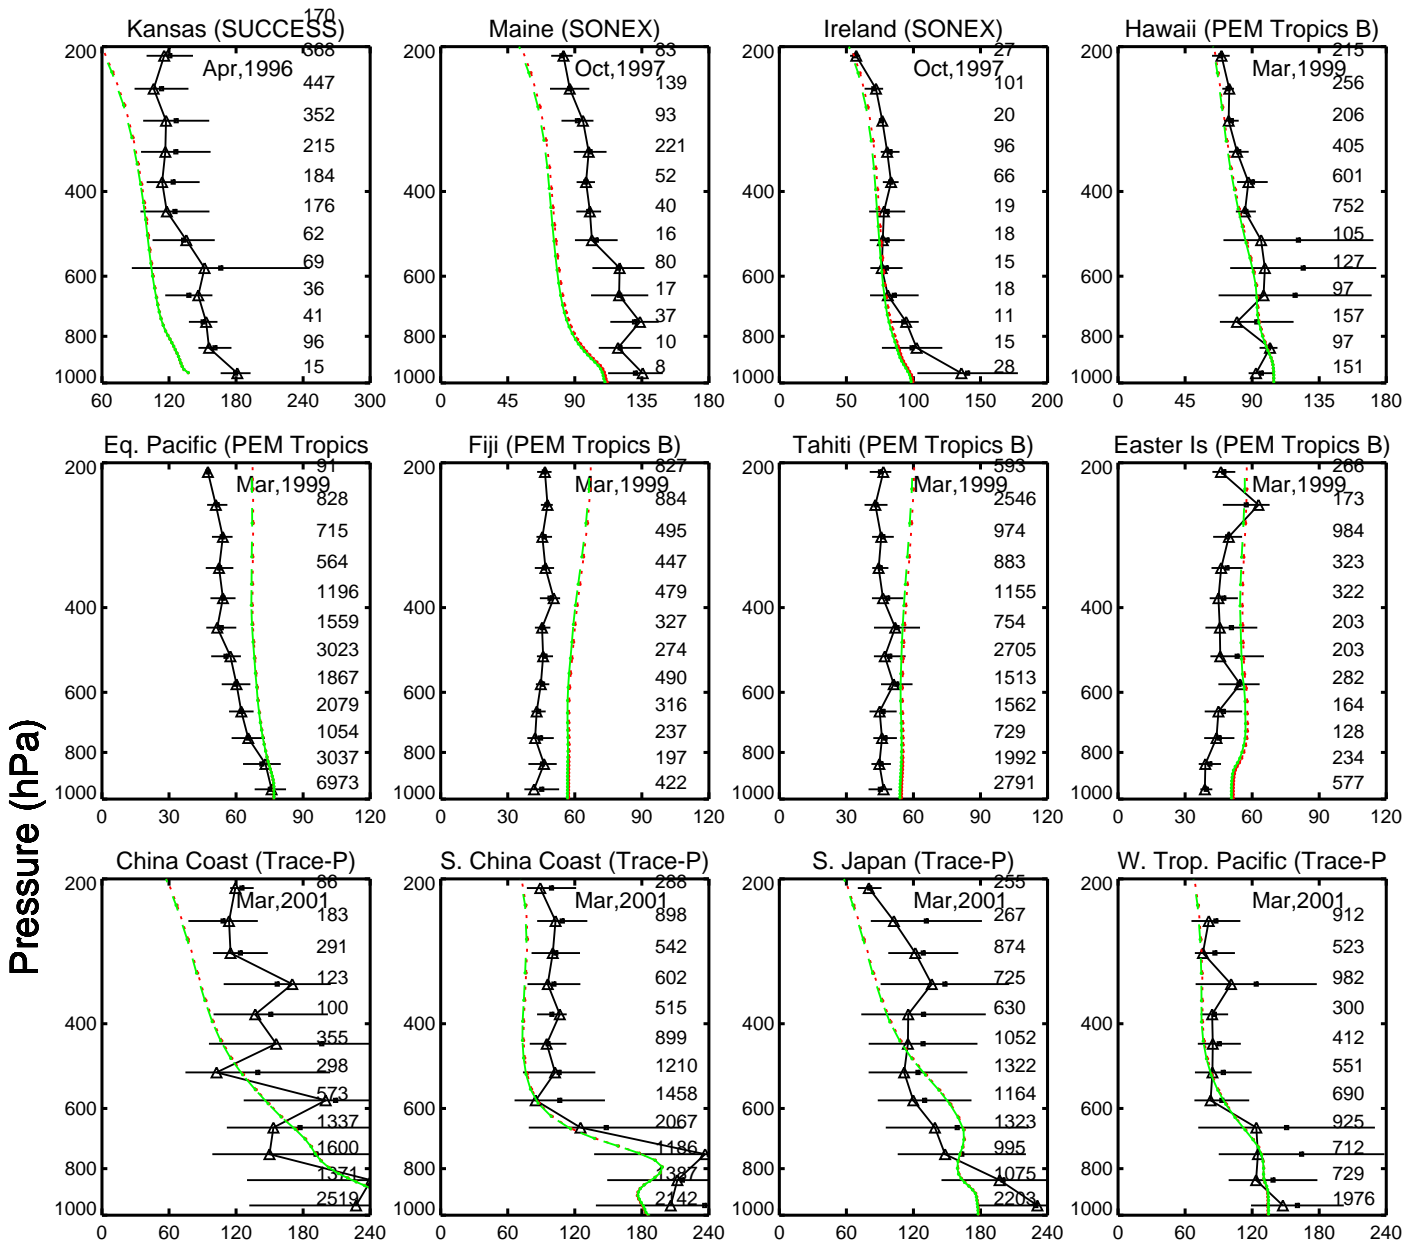

Red: GC\_12.8.0 (2016); Green: GC\_12.9.0 (2016)

Red: GC\_12.8.0 (2016); Green: GC\_12.9.0 (2016)

Red: GC\_12.8.0 (2016); Green: GC\_12.9.0 (2016)

CO (ppb)