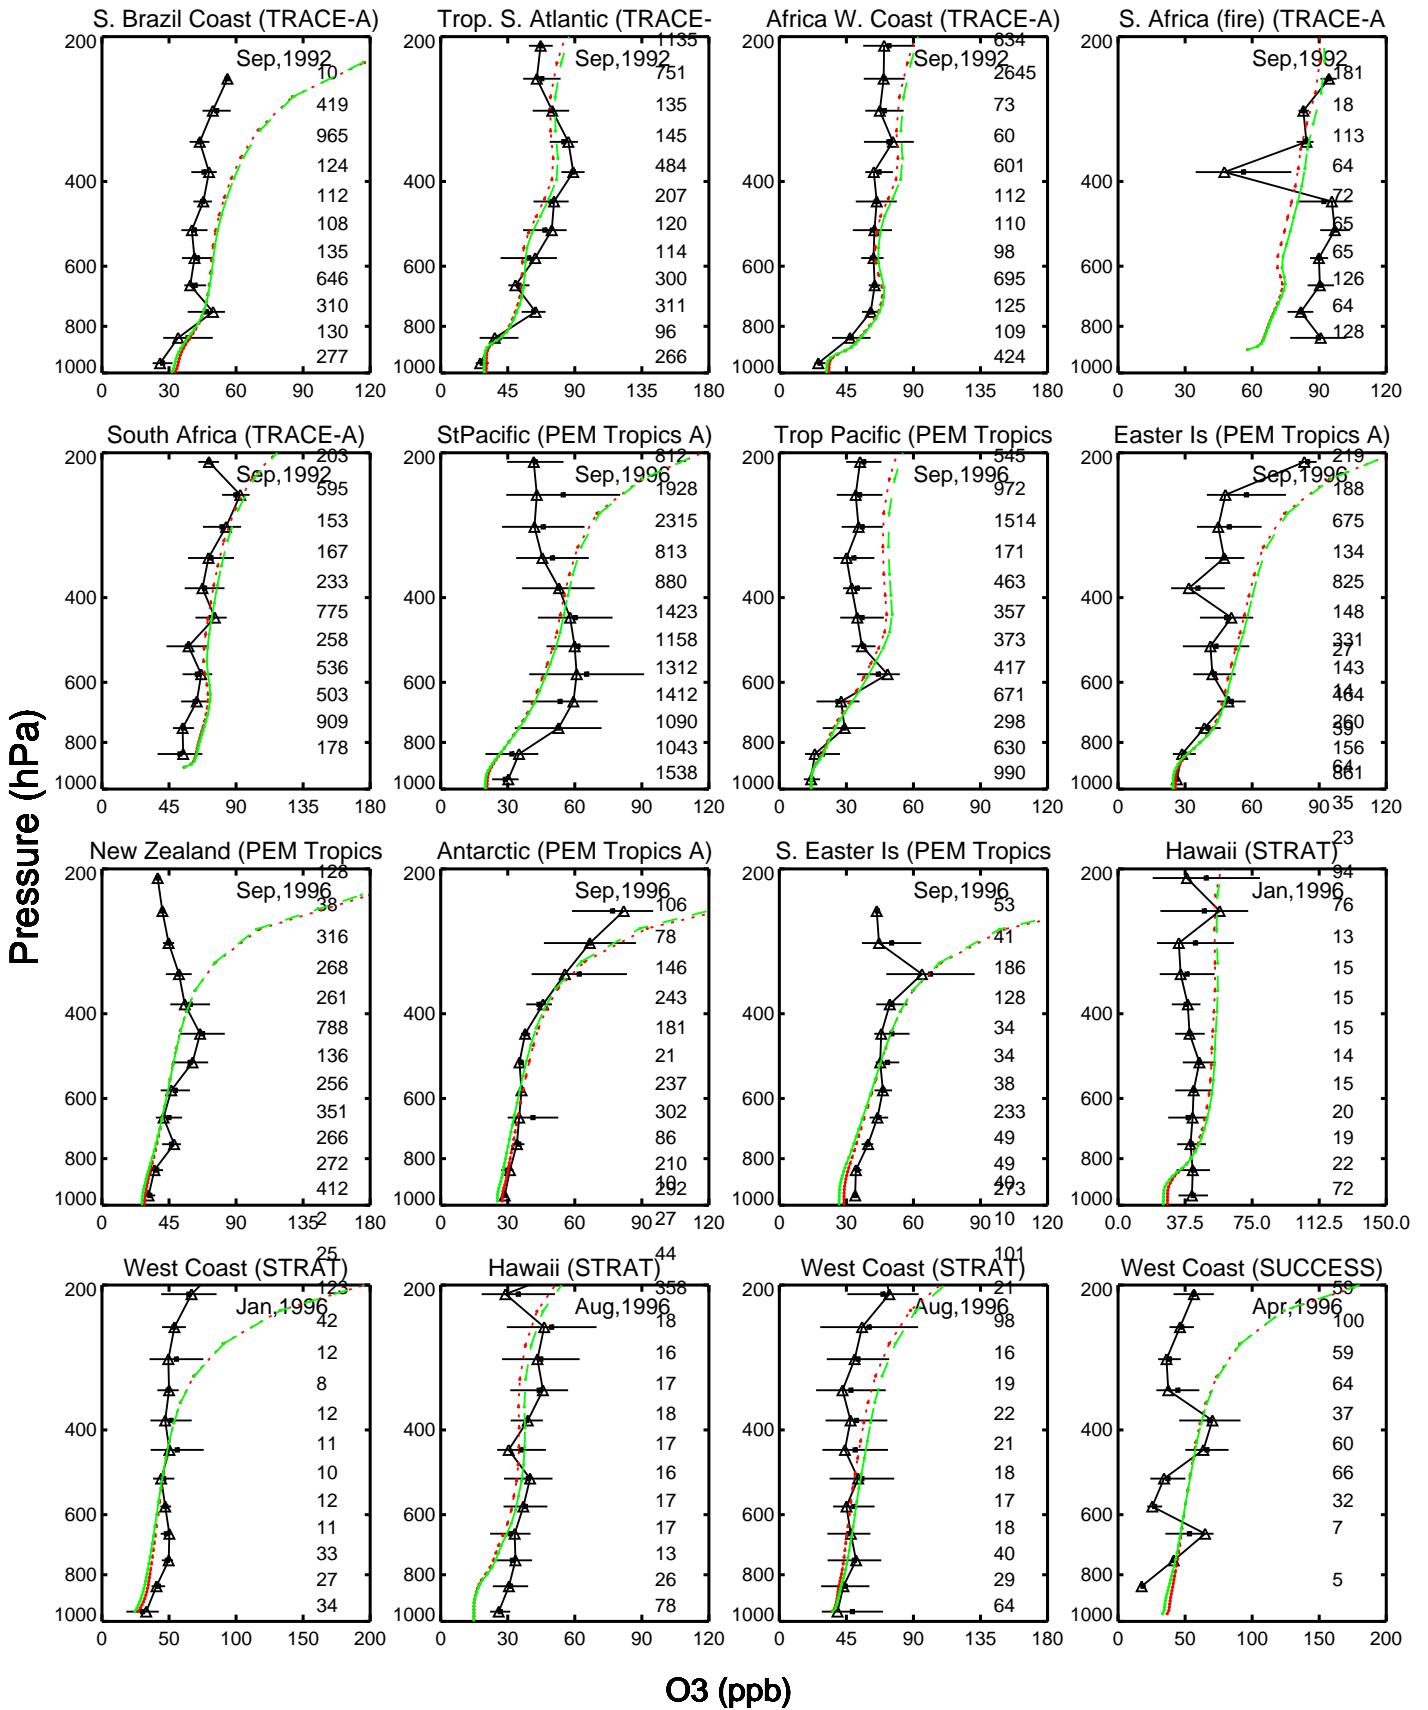

Red: GC_12.8.0 (2016); Green: GC_12.9.0 (2016)

Red: GC_12.8.0 (2016); Green: GC_12.9.0 (2016)

Red: GC_12.8.0 (2016); Green: GC_12.9.0 (2016)

O3 (ppb)