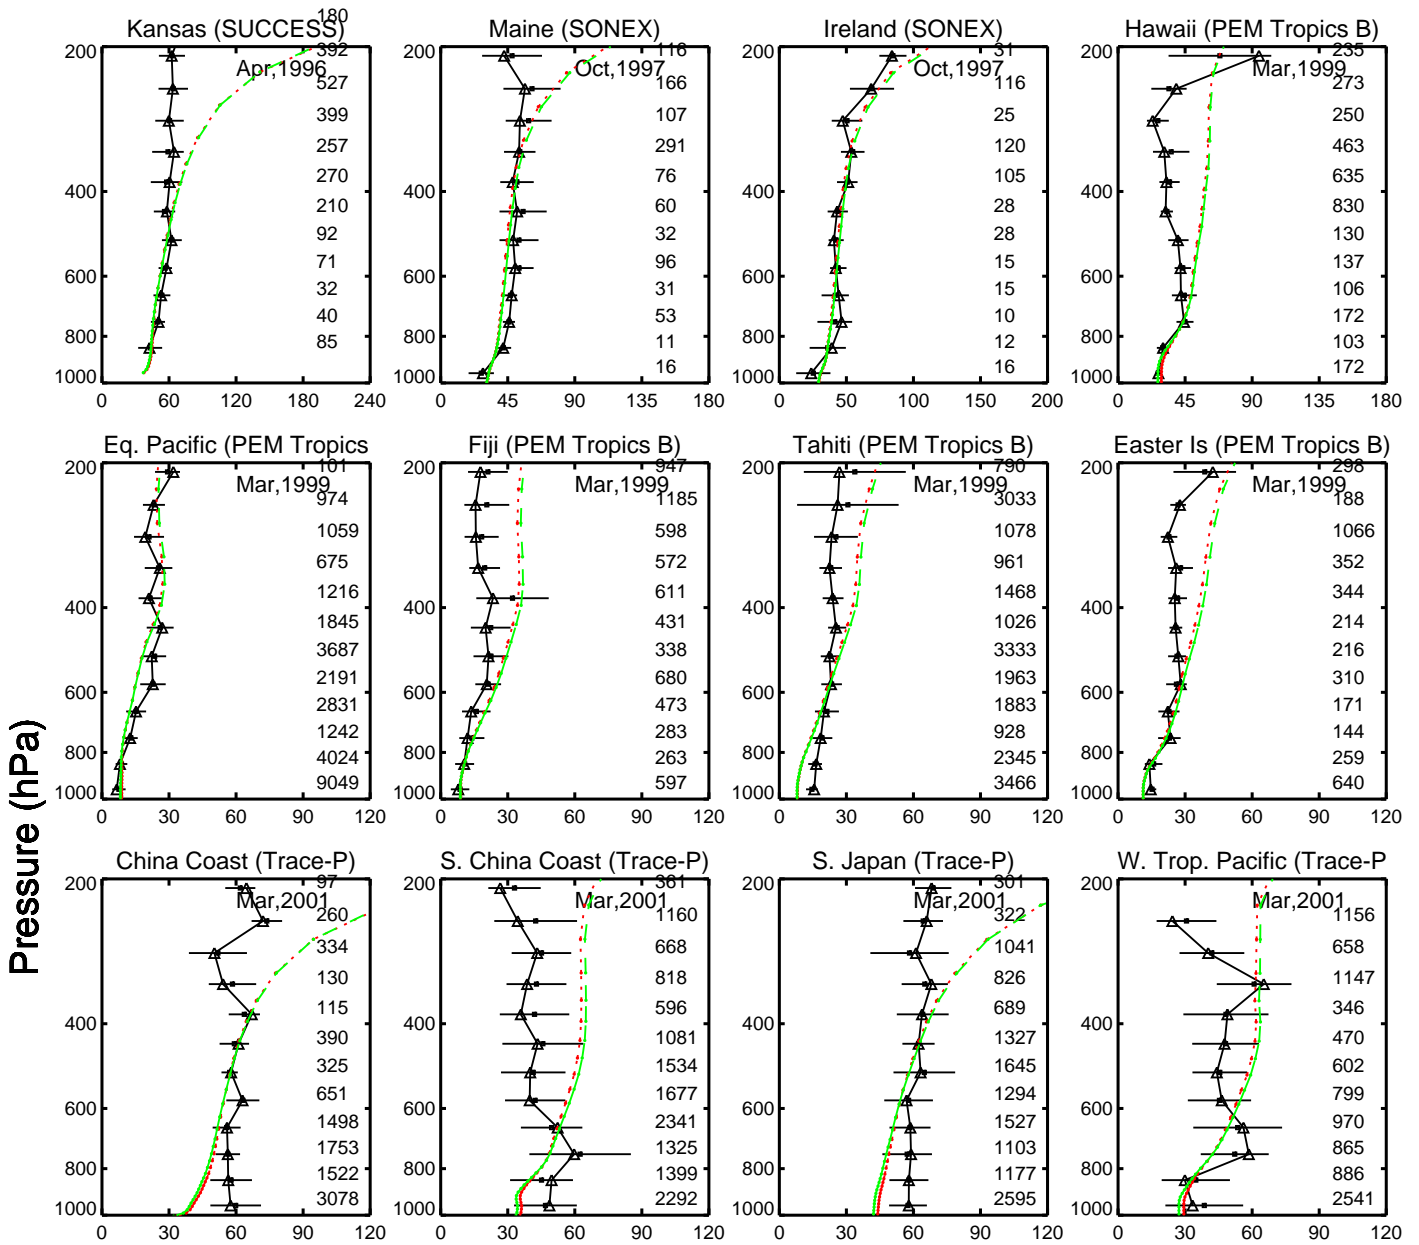

Red: GC_12.8.0 (2016); Green: GC_12.9.0 (2016)

Red: GC_12.8.0 (2016); Green: GC_12.9.0 (2016)

Red: GC_12.8.0 (2016); Green: GC_12.9.0 (2016)

O3 (ppb)