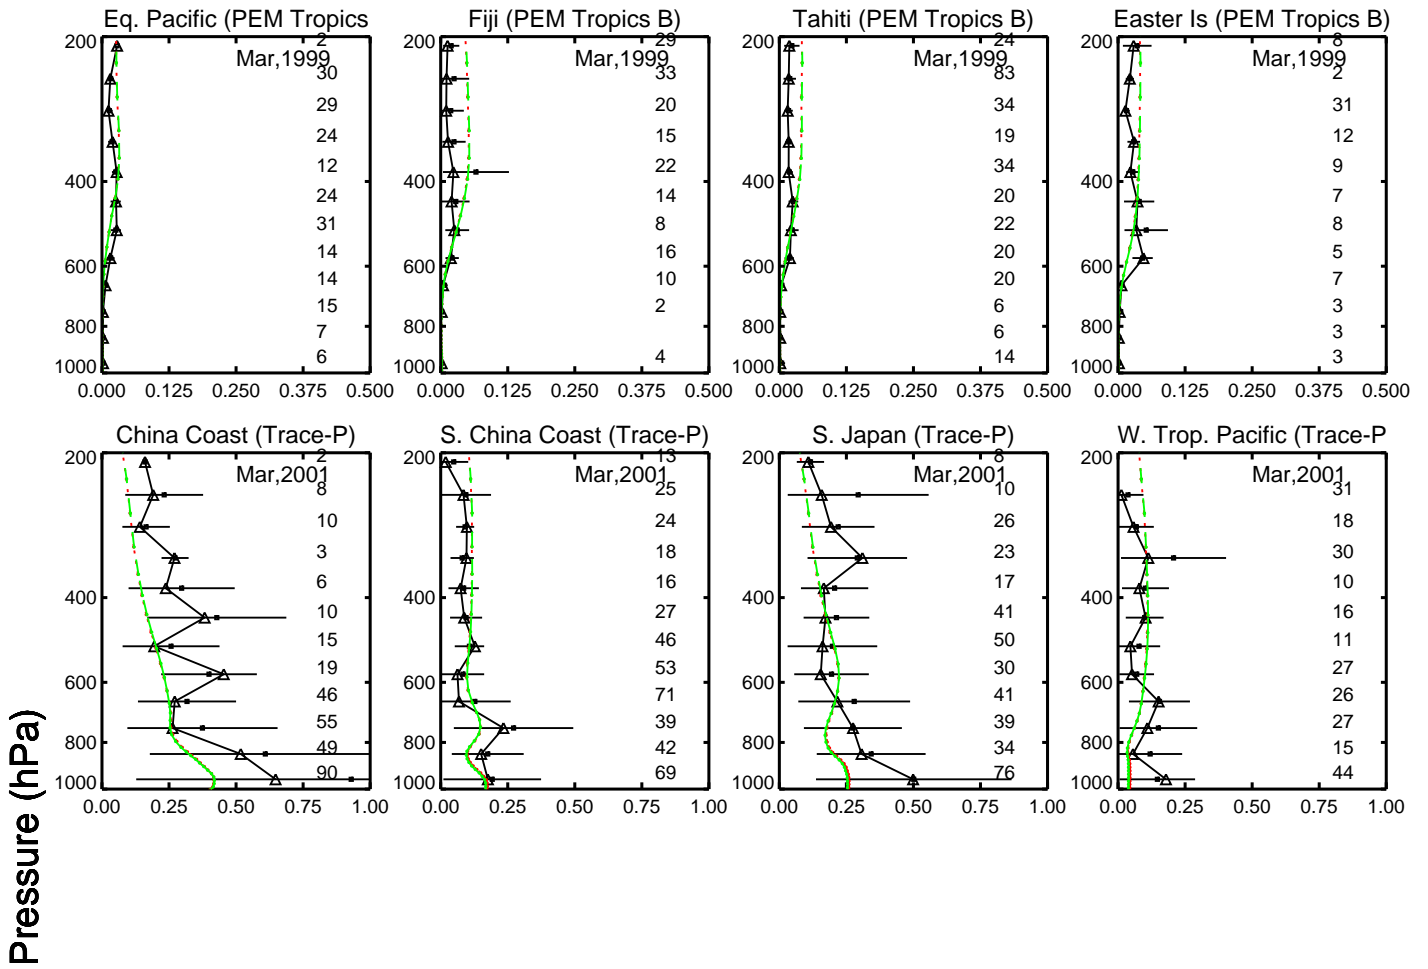

Red: GC_12.8.0 (2016); Green: GC_12.9.0 (2016)

Red: GC_12.8.0 (2016); Green: GC_12.9.0 (2016)

Red: GC_12.8.0 (2016); Green: GC_12.9.0 (2016)

PAN (ppb)