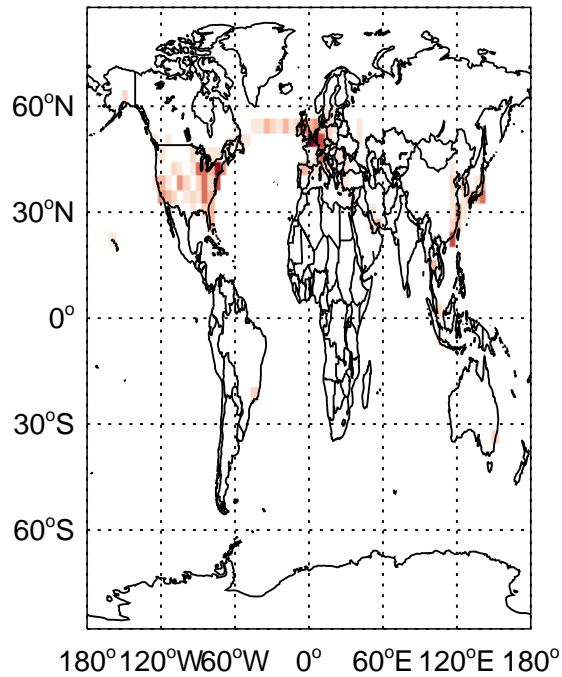

GEOS-Chem Absolute Emission Differences

v11-01 - v10-01

v11-01 - v10-01

NO anthro+biofuel emissions for Jul NO column aircraft emissions for Jul

v11-01 - v10-01

v11-01 - v10-01

NO biomass emissions for Jul

NO fertilizer emissions for Jul

GEOS-Chem Absolute Emission Differences

v11-01 - v10-01

NO soil emissions for Jul

v11-01 - v10-01

NO column lightning emissions for Jul