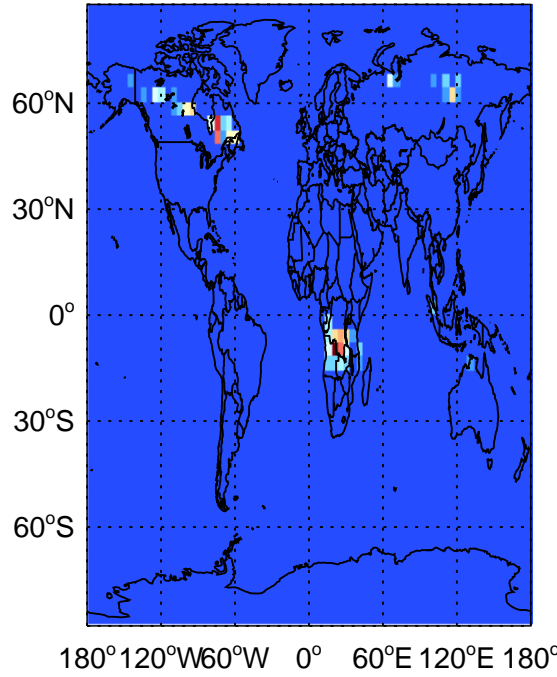

0.00e+00 9.08e+07 1.82e+08 kg C

v11-01

OC biomass emissions for Jul