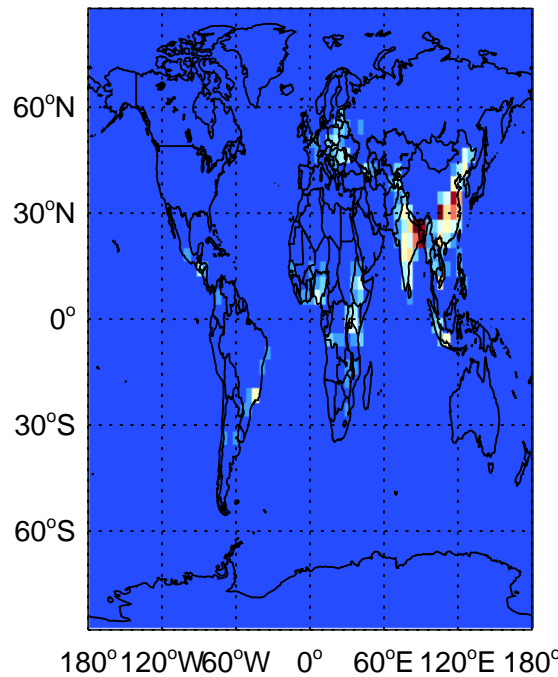

GEOS-Chem Emission Maps

v10-01

OC anthro emissions for Jul

0.00e+00 6.22e+06 1.24e+07 kg C

v11-01

OC anthro emissions for Jul

0.00e+00 6.22e+06 1.24e+07 kg C

v10-01

OC biofuel emissions for Jul

0.00e+00 5.85e+06 1.17e+07 kg C

v11-01

OC biofuel emissions for Jul

0.00e+00 5.85e+06 1.17e+07 kg C

GEOS-Chem Emission Maps

v10-01

OC biomass emissions for Jul