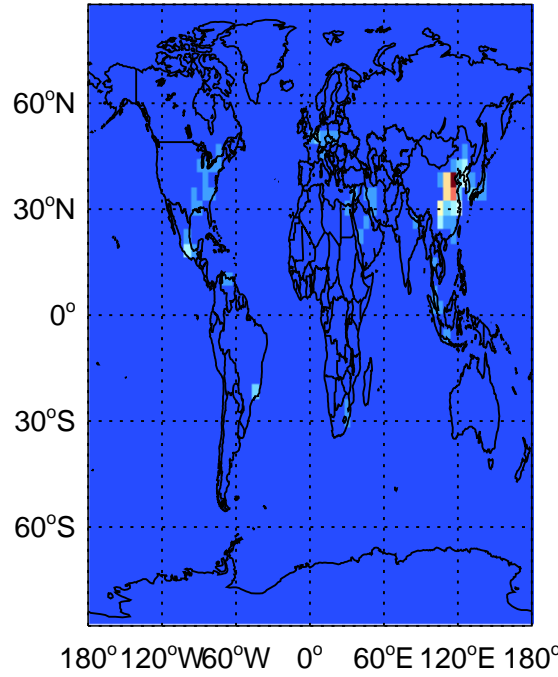

GEOS-Chem Emission Maps

v10-01

OC anthro emissions for Jul

0.00e+00 6.22e+06 1.24e+07 kg C

v11-01

OC anthro emissions for Jul

0.00e+00 6.22e+06 1.24e+07 kg C

v10-01

OC biofuel emissions for Jul

0.00e+00 5.85e+06 1.17e+07 kg C

v11-01

OC biofuel emissions for Jul

0.00e+00 5.85e+06 1.17e+07 kg C

GEOS-Chem Emission Maps

v10-01

OC biomass emissions for Jul