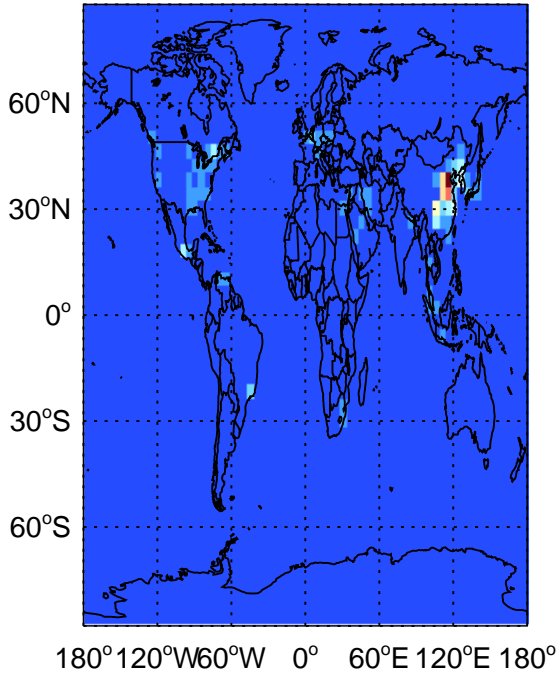

GEOS-Chem Emission Maps

v10-01

OC anthro emissions for Jul

0.00e+00 6.22e+06 1.24e+07 kg C

v11-01

OC anthro emissions for Jul

0.00e+00 6.22e+06 1.24e+07 kg C

v10-01

OC biofuel emissions for Jul

0.00e+00 5.85e+06 1.17e+07 kg C

v11-01

OC biofuel emissions for Jul

0.00e+00 5.85e+06 1.17e+07 kg C

GEOS-Chem Emission Maps

v10-01

OC biomass emissions for Jul