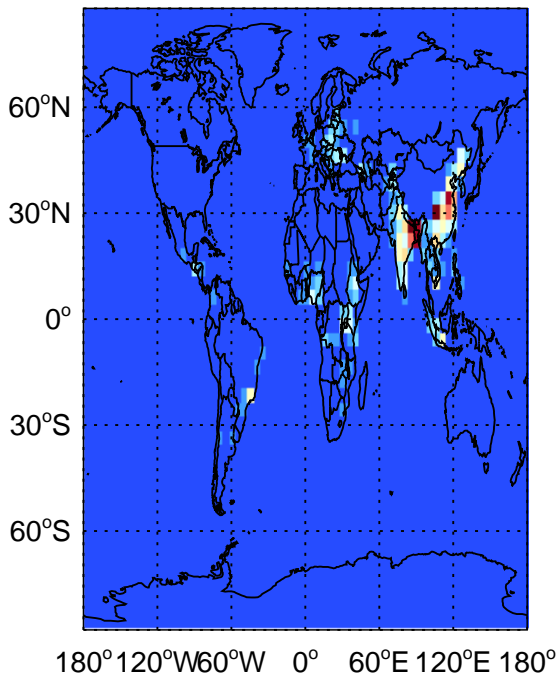

GEOS-Chem Emission Maps

v10-01

OC anthro emissions for Jul

0.00e+00 6.22e+06 1.24e+07 kg C

v11-01

OC anthro emissions for Jul

0.00e+00 6.22e+06 1.24e+07 kg C

v10-01

OC biofuel emissions for Jul

0.00e+00 5.85e+06 1.17e+07 kg C

v11-01

OC biofuel emissions for Jul

0.00e+00 5.85e+06 1.17e+07 kg C

GEOS-Chem Emission Maps

v10-01

OC biomass emissions for Jul