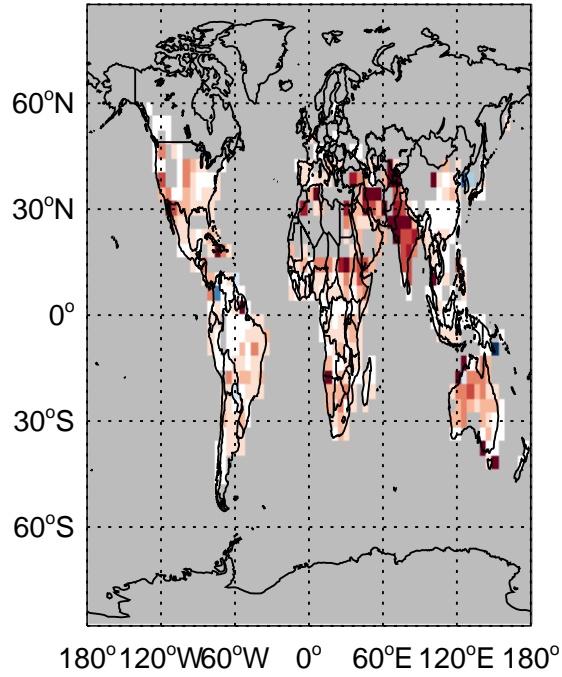

# GEOS-Chem Emission Ratio Maps

v11-01 / v10-01

v11-01 / v10-01

Ratio: ALD2 anthro+biofuel emissions for Jan

Ratio: ALD2 biomass emissions for Jan

v11-01 / v10-01

Ratio: ALD2 biogenic emissions for Jan