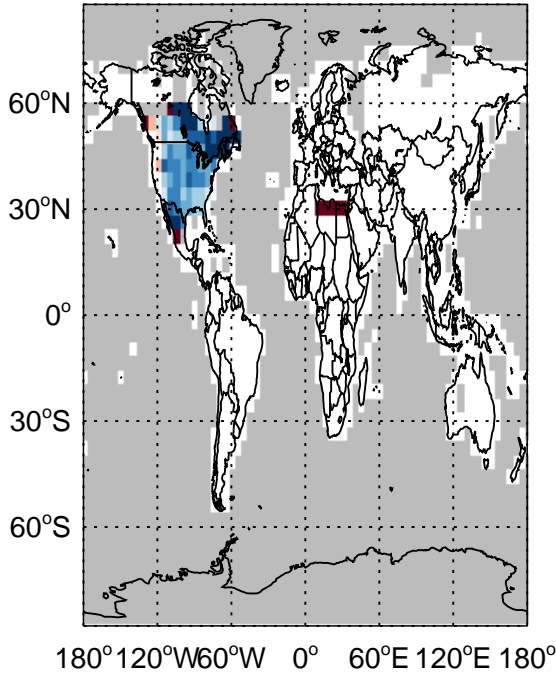

# GEOS-Chem Emission Ratio Maps

v11-01 / v10-01

v11-01 / v10-01

Ratio: ALD2 anthro+biofuel emissions for Jan

Ratio: ALD2 biomass emissions for Jan

v11-01 / v10-01

Ratio: ALD2 biogenic emissions for Jan