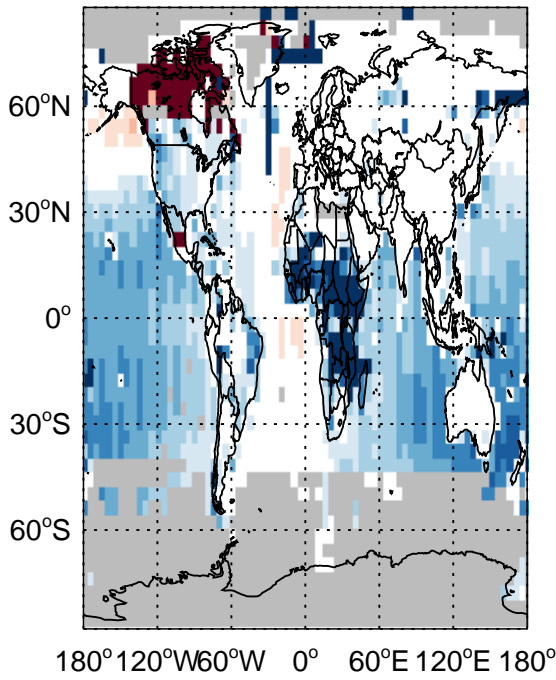

GEOS-Chem Emission Ratio Maps

v11-01 / v10-01

v11-01 / v10-01

Ratio: NO anthropo+biofuel emissions for Jan Ratio: NO column aircraft emissions for Jan

v11-01 / v10-01

v11-01 / v10-01

Ratio: NO biomass emissions for Jan Ratio: NO fertilizer emissions for Jan

GEOS-Chem Emission Ratio Maps

v11-01 / v10-01

v11-01 / v10-01

Ratio: NO soil emissions for Jan Ratio: NO column lightning emissions for Jan