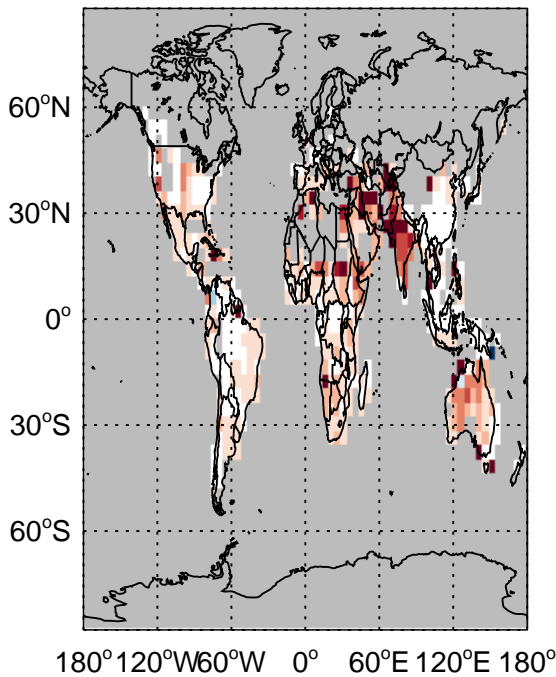

GEOS-Chem Emission Ratio Maps

v11-01 / v10-01

v11-01 / v10-01

Ratio: NO anthropo+biofuel emissions for Jan Ratio: NO column aircraft emissions for Jan

v11-01 / v10-01

v11-01 / v10-01

Ratio: NO biomass emissions for Jan Ratio: NO fertilizer emissions for Jan

GEOS-Chem Emission Ratio Maps

v11-01 / v10-01

v11-01 / v10-01

Ratio: NO soil emissions for Jan Ratio: NO column lightning emissions for Jan