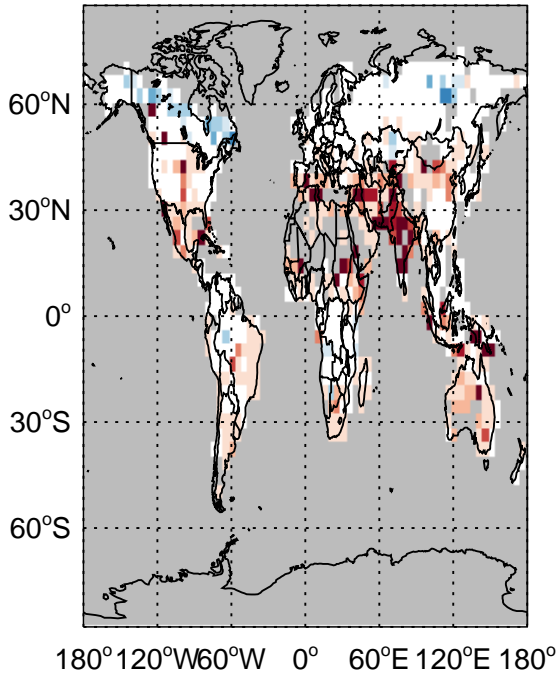

GEOS-Chem Emission Ratio Maps

v11-01 / v10-01

Ratio: NO anthropo+biofuel emissions for Jul

v11-01 / v10-01

Ratio: NO column aircraft emissions for Jul

v11-01 / v10-01

Ratio: NO biomass emissions for Jul

v11-01 / v10-01

Ratio: NO fertilizer emissions for Jul

GEOS-Chem Emission Ratio Maps

v11-01 / v10-01

v11-01 / v10-01

Ratio: NO soil emissions for Jul Ratio: NO column lightning emissions for Jul