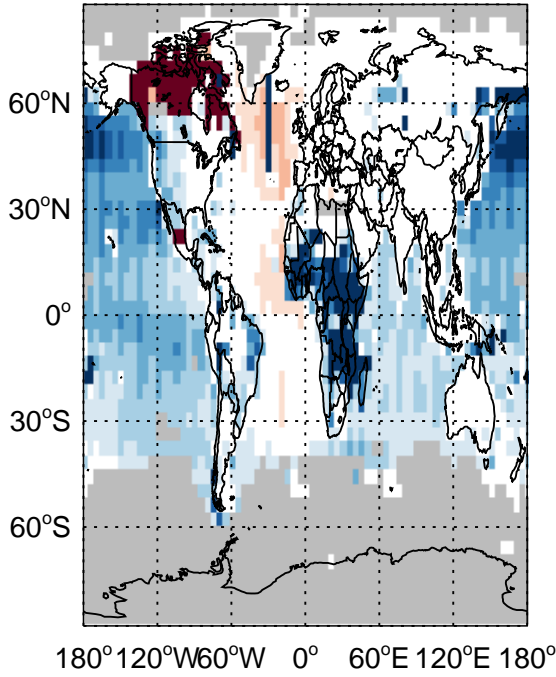

GEOS-Chem Emission Ratio Maps

v11-01 / v10-01

Ratio: NO anthropo+biofuel emissions for Jul

v11-01 / v10-01

Ratio: NO column aircraft emissions for Jul

v11-01 / v10-01

Ratio: NO biomass emissions for Jul

v11-01 / v10-01

Ratio: NO fertilizer emissions for Jul

GEOS-Chem Emission Ratio Maps

v11-01 / v10-01

v11-01 / v10-01

Ratio: NO soil emissions for Jul Ratio: NO column lightning emissions for Jul