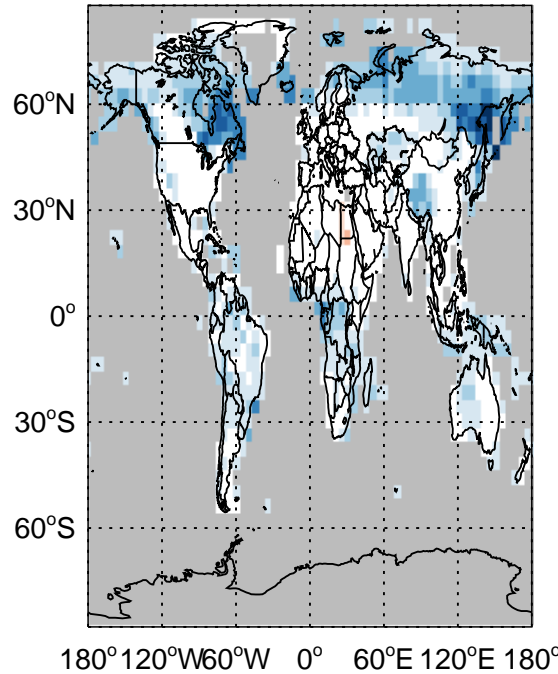

GEOS-Chem Emission Ratio Maps

v11-01 / v10-01

Ratio: NO anthropo+biofuel emissions for Jul

v11-01 / v10-01

Ratio: NO column aircraft emissions for Jul

v11-01 / v10-01

Ratio: NO biomass emissions for Jul

v11-01 / v10-01

Ratio: NO fertilizer emissions for Jul

GEOS-Chem Emission Ratio Maps

v11-01 / v10-01

v11-01 / v10-01

Ratio: NO soil emissions for Jul Ratio: NO column lightning emissions for Jul