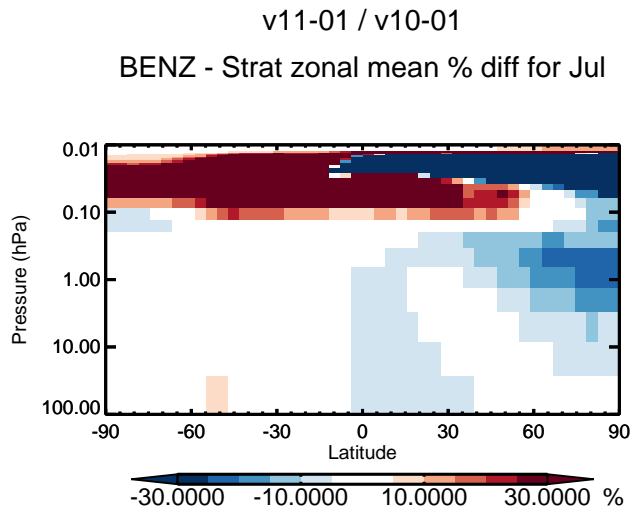

v11-01 - v10-01

ISOG2 - Strat zonal mean abs diff for Jul

v11-01 / v10-01

ISOG2 - Strat zonal mean % diff for Jul

GEOS-Chem Stratospheric Zonal Difference Maps

GEOS-Chem Stratospheric Zonal Difference Maps