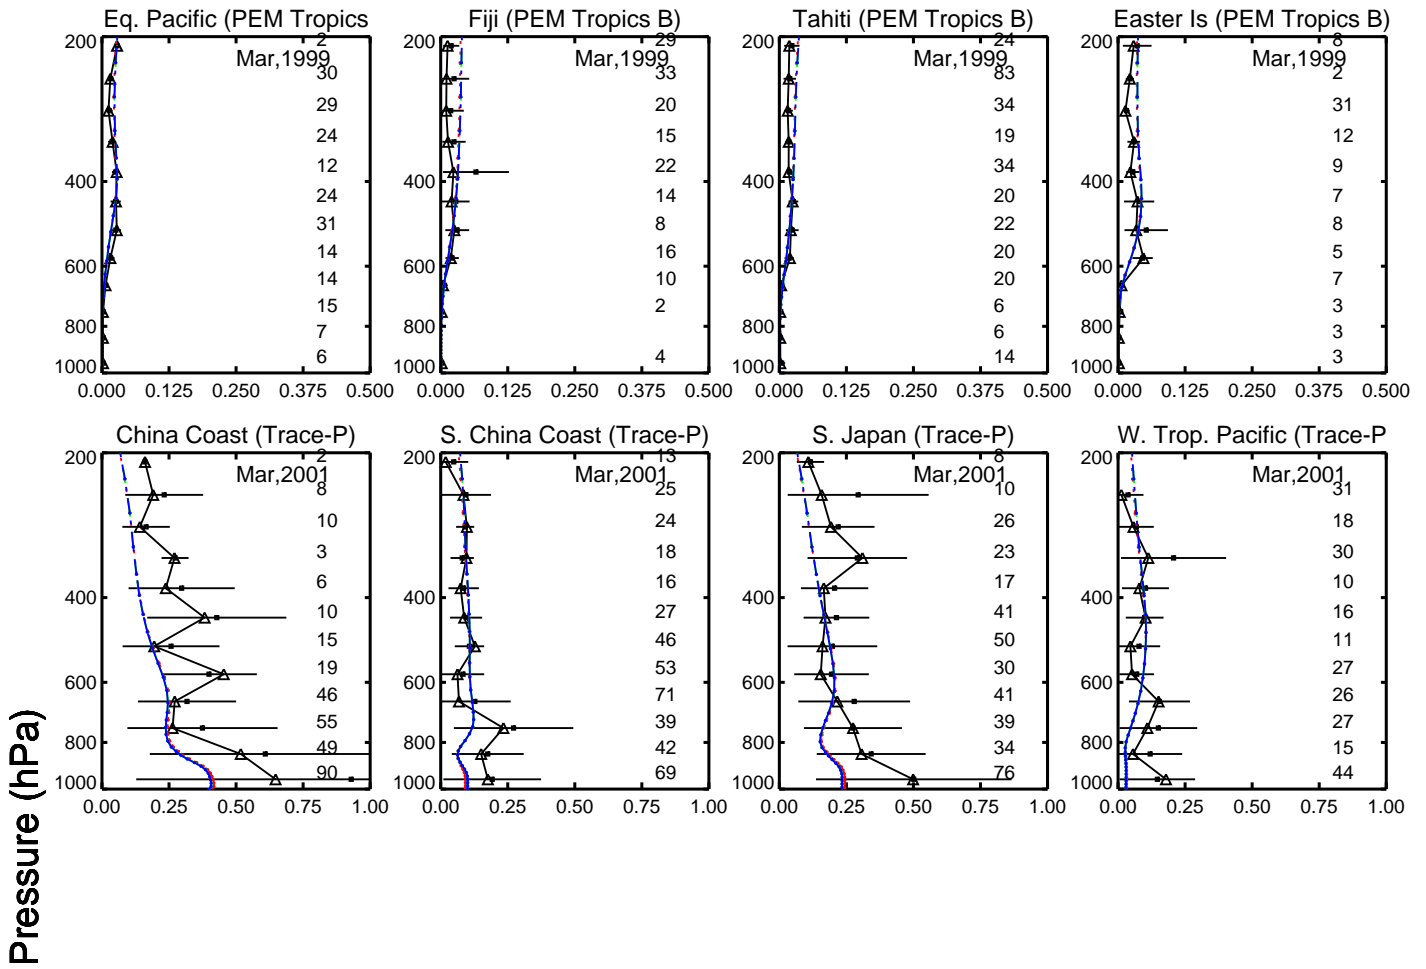

Red: v11-01g-Run0 (2013); Green: v11-01k-Run0 (2013); Blue: v11-01-public-Run0 (2013)

Red: v11-01g-Run0 (2013); Green: v11-01k-Run0 (2013); Blue: v11-01-public-Run0 (2013)

Red: v11-01g-Run0 (2013); Green: v11-01k-Run0 (2013); Blue: v11-01-public-Run0 (2013)

PAN (ppb)