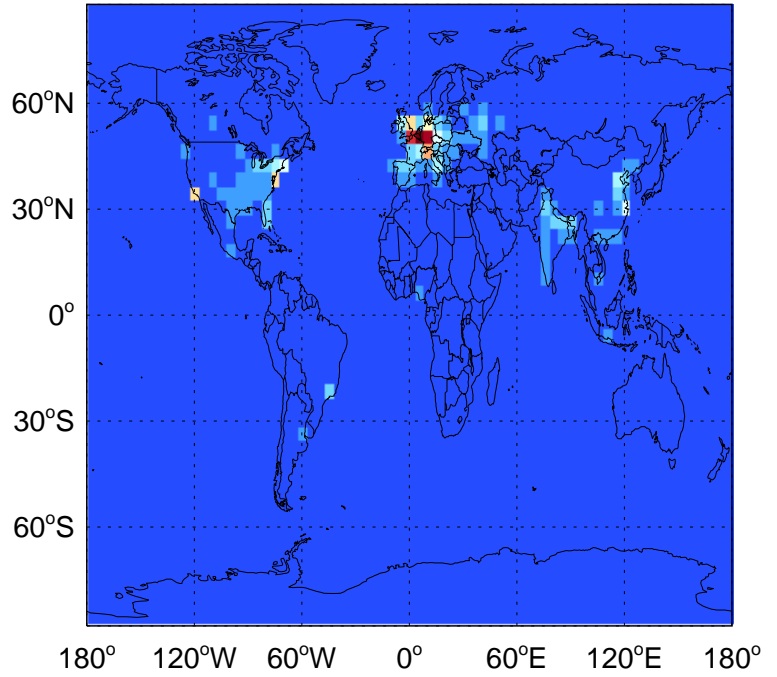

0.00e+00 3.16e+10 6.33e+10atoms C/cm2/s

v11-01-public-Run0

ACET anthro+biofuel emissions for Jul