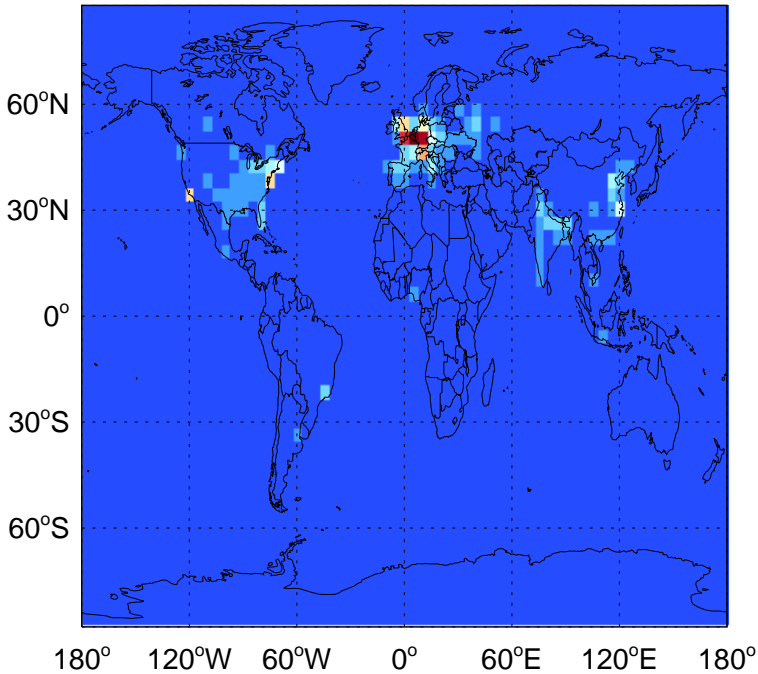

0.00e+00 3.16e+10 6.33e+10atoms C/cm2/s