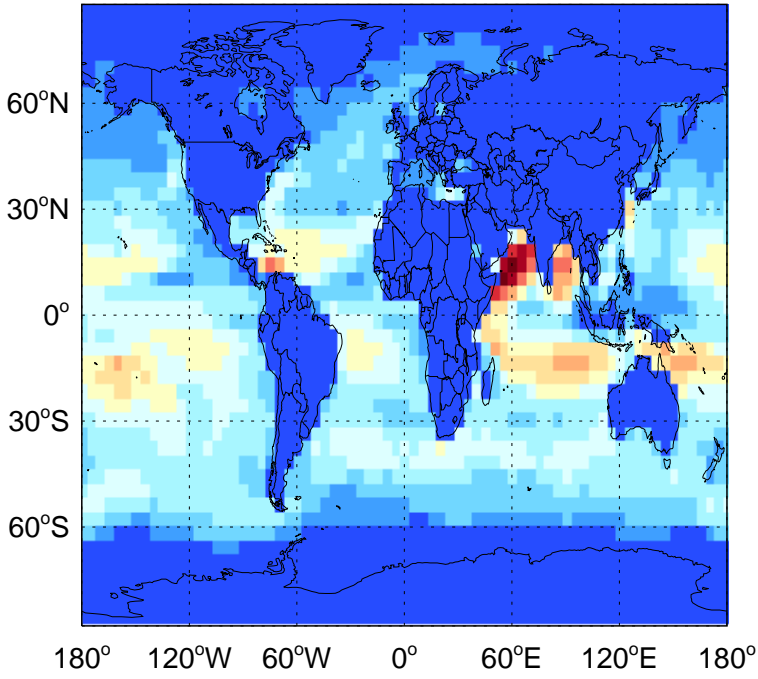

GEOS-Chem Emission Maps

v11-01g-Run0

ACET ocean source emissions for Jul