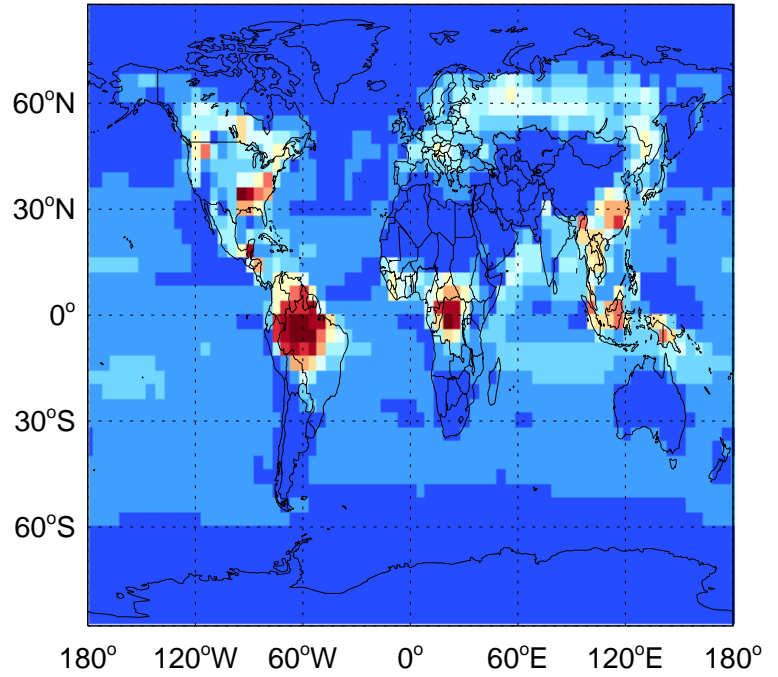

# GEOS-Chem Emission Maps

v11-01g-Run0

ACET biogenic emissions for Jul

0.00e+00 6.82e+10 1.36e+11atoms C/cm2/s

v11-01k-Run0

ACET biogenic emissions for Jul

0.00e+00 6.82e+10 1.36e+11atoms C/cm2/s

v11-01-public-Run0