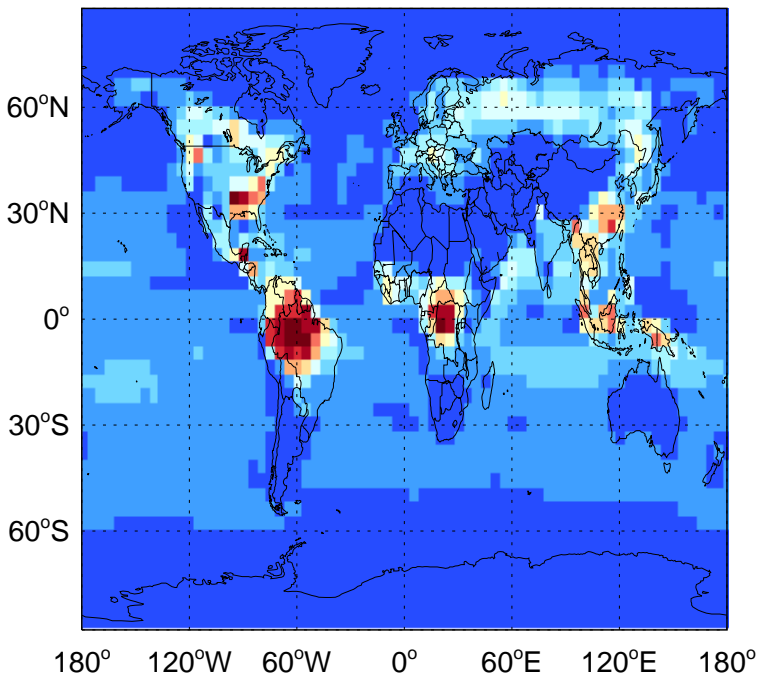

0.00e+00 6.82e+10 1.36e+11atoms C/cm2/s