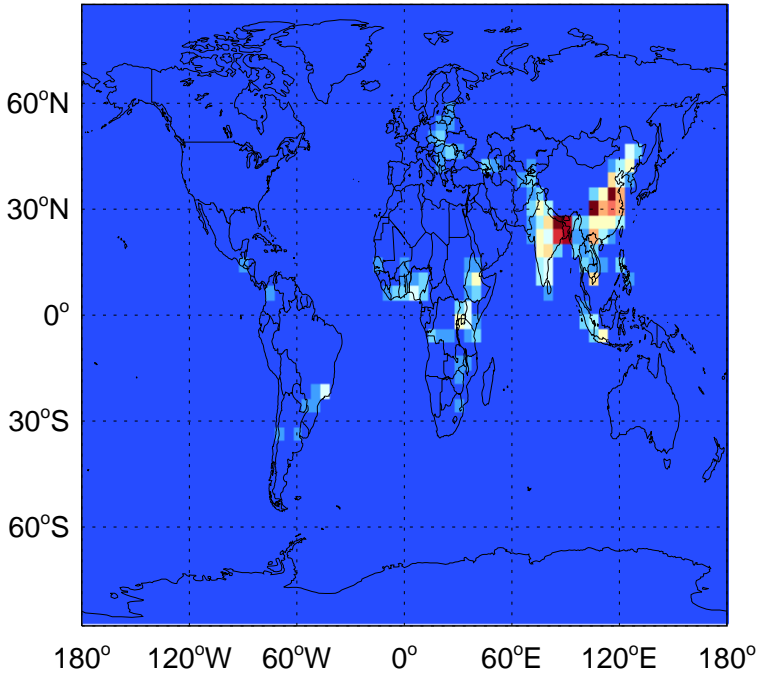

GEOS-Chem Emission Maps

v11-01g-Run0

BC anthro emissions for Jul

v11-01k-Run0

BC anthro emissions for Jul

v11-01-public-Run0

BC anthro emissions for Jul

GEOS-Chem Emission Maps

v11-01g-Run0

BC biofuel emissions for Jul

0.00e+00 1.53e+06 3.05e+06 kg C

v11-01k-Run0

BC biofuel emissions for Jul

0.00e+00 1.53e+06 3.05e+06 kg C

v11-01-public-Run0

BC biofuel emissions for Jul

0.00e+00 1.53e+06 3.05e+06 kg C

GEOS-Chem Emission Maps

v11-01g-Run0

BC biomass emissions for Jul

v11-01k-Run0

BC biomass emissions for Jul

v11-01-public-Run0

BC biomass emissions for Jul