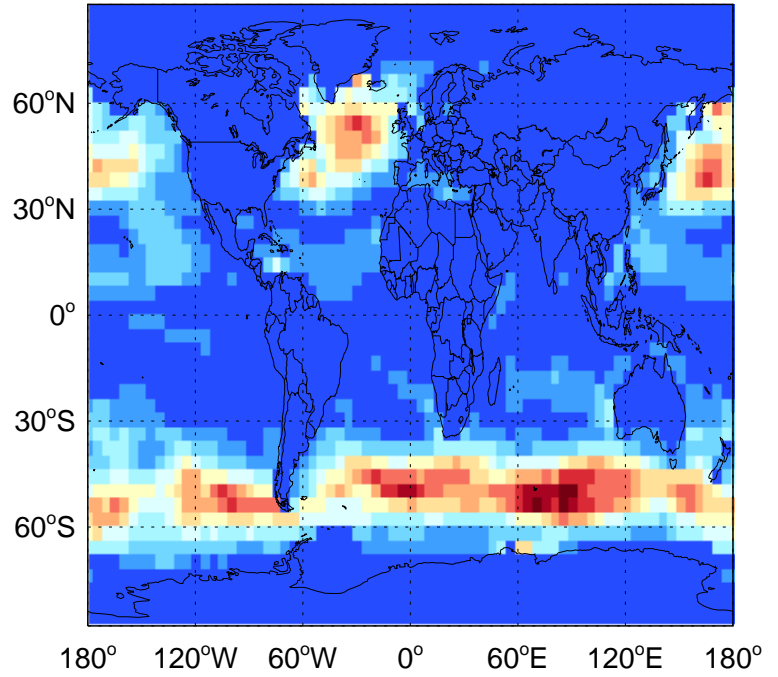

GEOS-Chem Emission Maps

v11-01g-Run0

Br2 biogenic emissions for Jan

0.00e+00 1.63e-13 3.26e-13kg/m2/s

v11-01k-Run0

Br2 biogenic emissions for Jan

0.00e+00 1.63e-13 3.26e-13kg/m2/s

v11-01-public-Run0