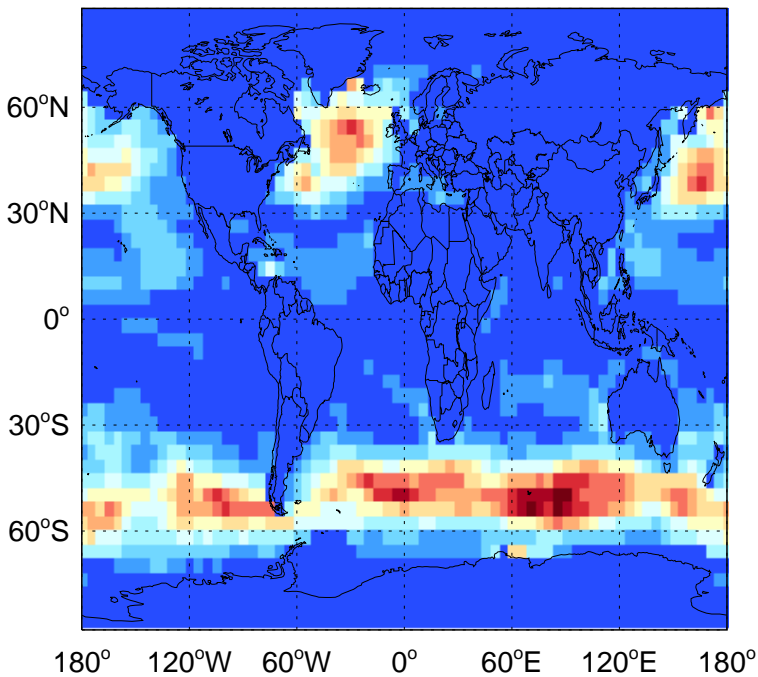

0.00e+00 1.63e-13 3.26e-13kg/m2/s