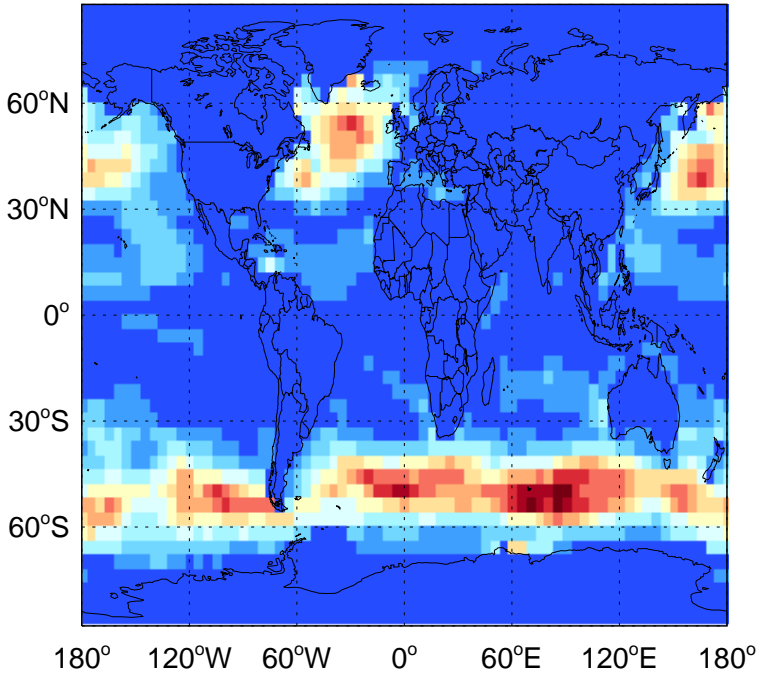

GEOS-Chem Emission Maps

v11-01g-Run0

Br2 biogenic emissions for Jan

0.00e+00 1.63e-13 3.26e-13kg/m2/s

v11-01k-Run0

Br2 biogenic emissions for Jan

0.00e+00 1.63e-13 3.26e-13kg/m2/s

v11-01-public-Run0