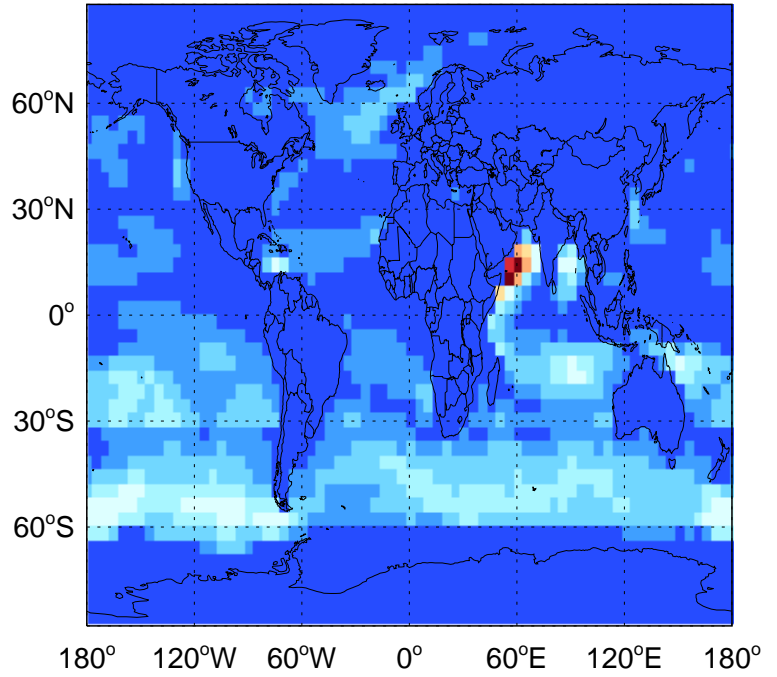

GEOS-Chem Emission Maps

v11-01g-Run0

Br2 biogenic emissions for Jul

0.00e+00 1.24e-13 2.47e-13kg/m2/s

v11-01k-Run0

Br2 biogenic emissions for Jul

0.00e+00 1.24e-13 2.47e-13kg/m2/s

v11-01-public-Run0

Br2 biogenic emissions for Jul

0.00e+00 1.24e-13 2.47e-13kg/m2/s