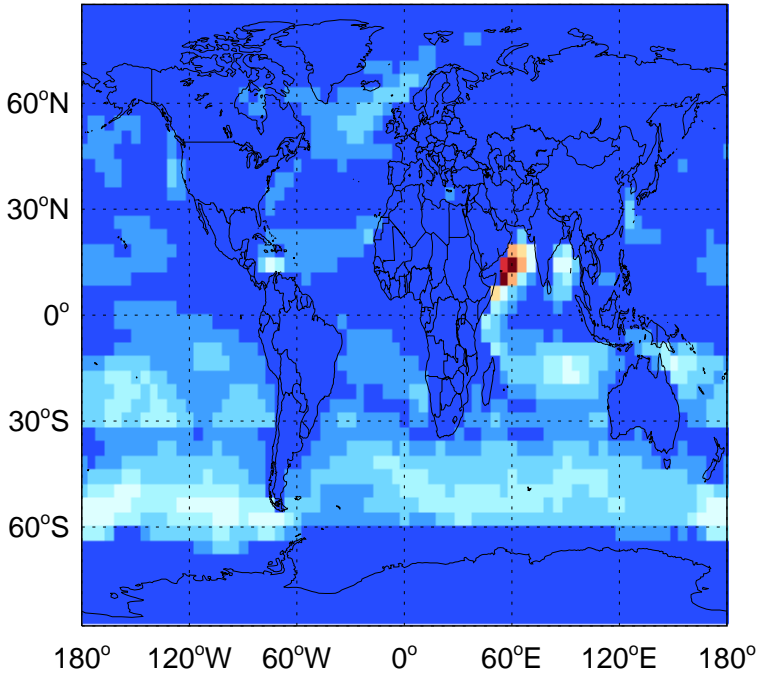

GEOS-Chem Emission Maps

v11-01g-Run0

Br2 biogenic emissions for Jul

0.00e+00 1.24e-13 2.47e-13kg/m2/s

v11-01k-Run0

Br2 biogenic emissions for Jul

0.00e+00 1.24e-13 2.47e-13kg/m2/s

v11-01-public-Run0

Br2 biogenic emissions for Jul

0.00e+00 1.24e-13 2.47e-13kg/m2/s