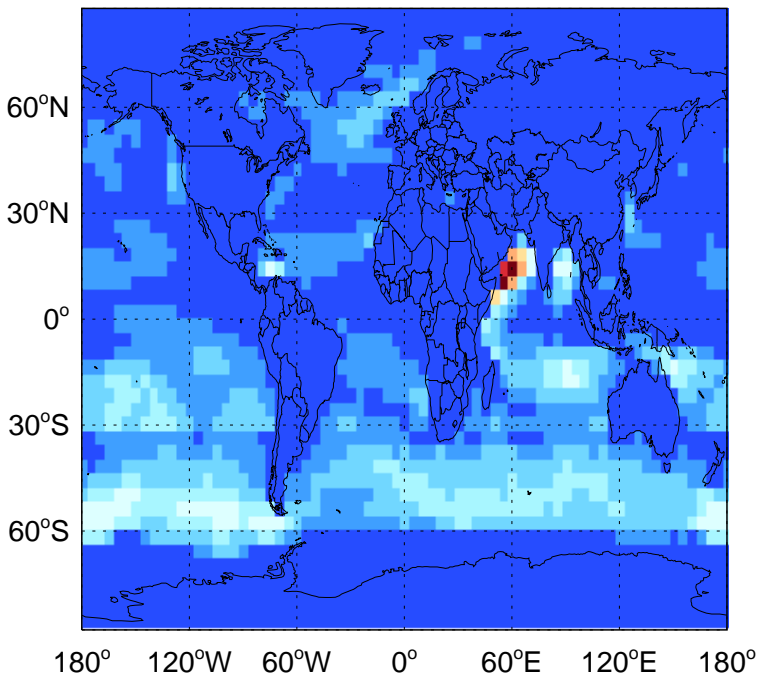

GEOS-Chem Emission Maps

v11-01g-Run0

Br2 biogenic emissions for Jul

0.00e+00 1.24e-13 2.47e-13kg/m2/s

v11-01k-Run0

Br2 biogenic emissions for Jul

0.00e+00 1.24e-13 2.47e-13kg/m2/s

v11-01-public-Run0

Br2 biogenic emissions for Jul

0.00e+00 1.24e-13 2.47e-13kg/m2/s