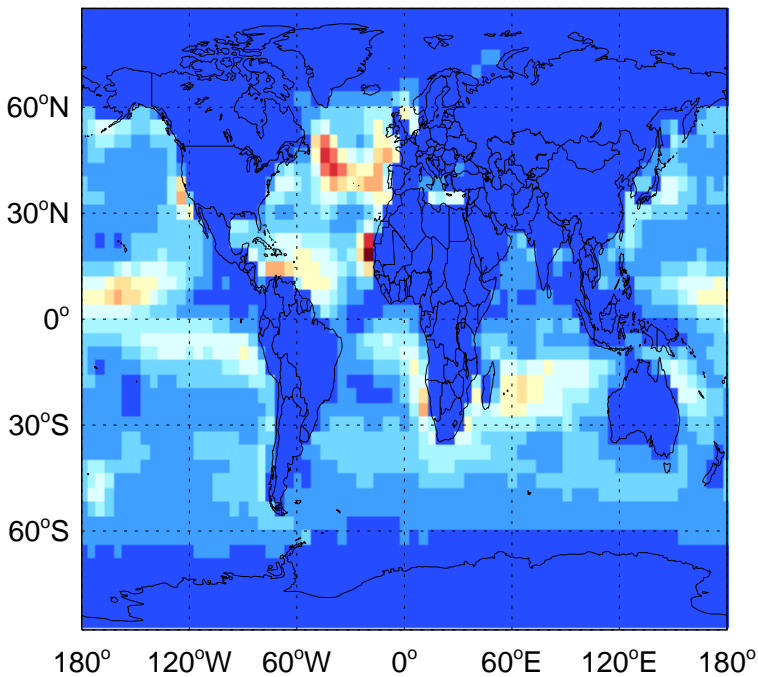

0.00e+00 1.78e+06 3.57e+06 kg S