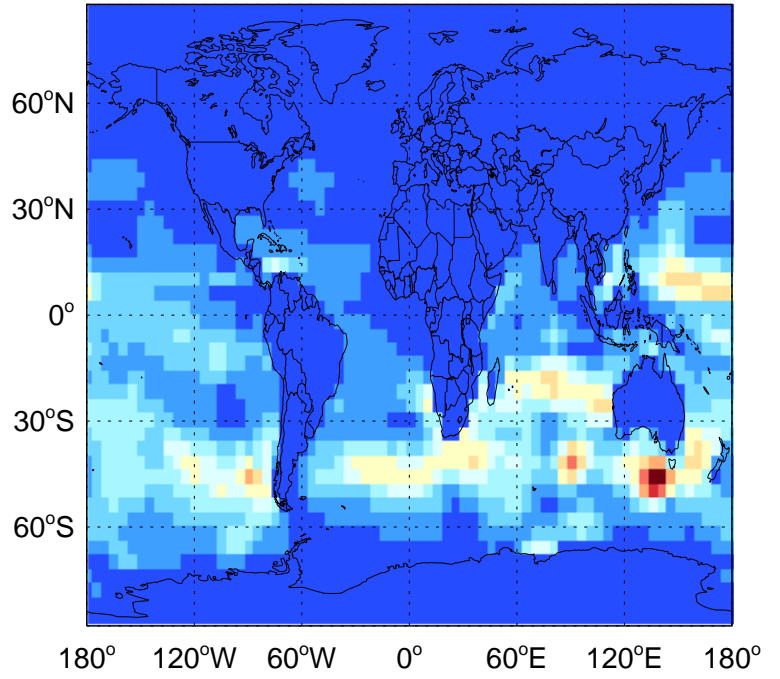

GEOS-Chem Emission Maps

v11-01g-Run0

DMS biogenic emissions for Jan

0.00e+00 4.21e+06 8.41e+06 kg S

v11-01k-Run0

DMS biogenic emissions for Jan

0.00e+00 4.21e+06 8.41e+06 kg S

v11-01-public-Run0