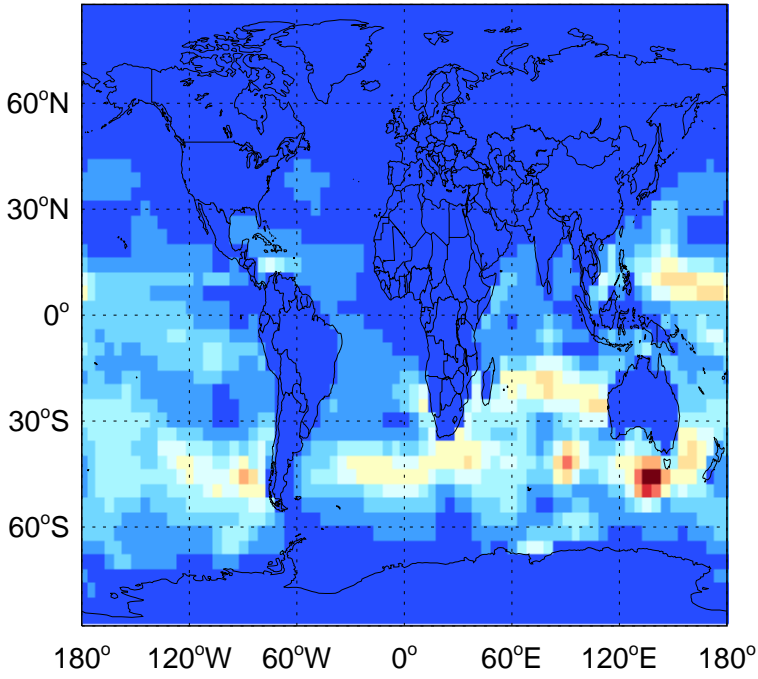

GEOS-Chem Emission Maps

v11-01g-Run0

DMS biogenic emissions for Jan

0.00e+00 4.21e+06 8.41e+06 kg S

v11-01k-Run0

DMS biogenic emissions for Jan

0.00e+00 4.21e+06 8.41e+06 kg S

v11-01-public-Run0