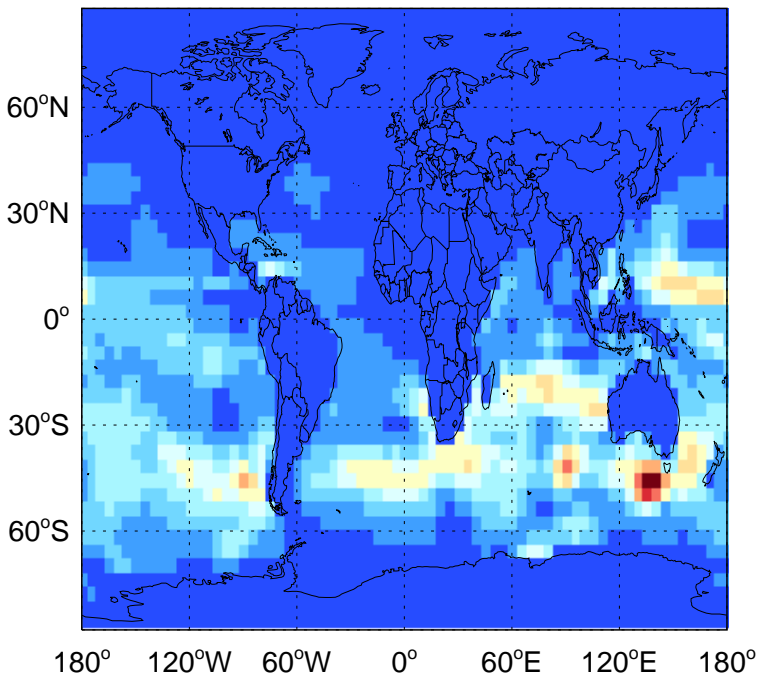

0.00e+00 4.21e+06 8.41e+06 kg S