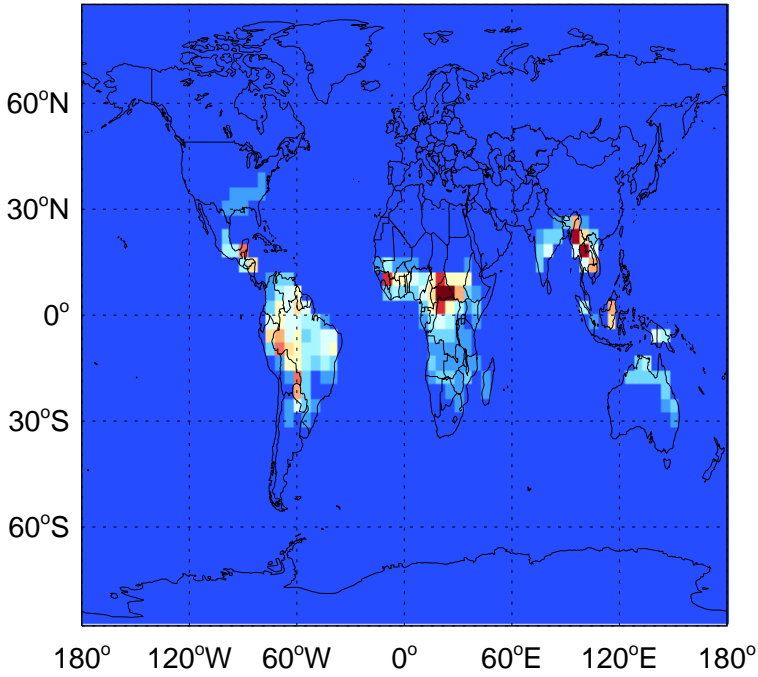

GEOS-Chem Emission Maps

v11-01g-Run0

ISOP biogenic emissions for Apr

v11-01k-Run0

ISOP biogenic emissions for Apr

v11-01-public-Run0

ISOP biogenic emissions for Apr