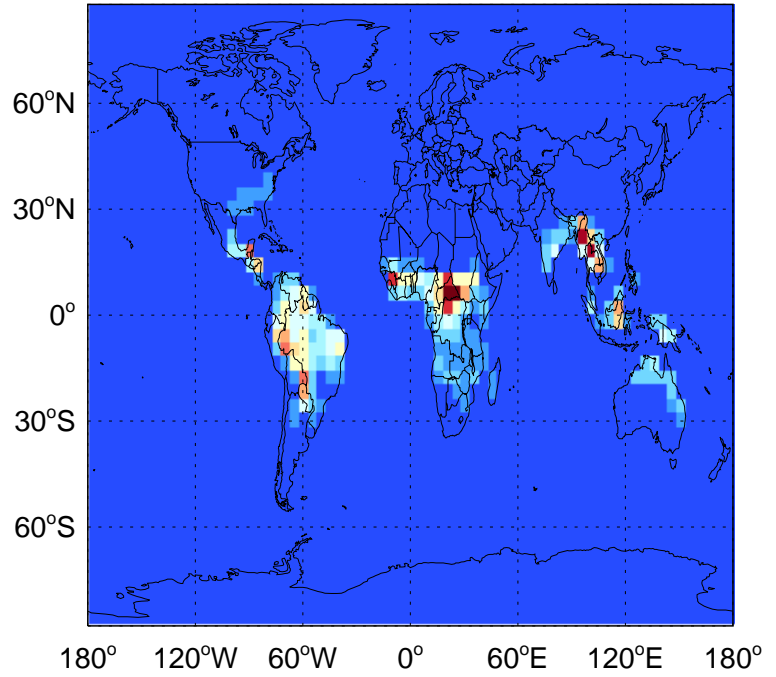

GEOS-Chem Emission Maps

v11-01g-Run0

ISOP biogenic emissions for Apr

v11-01k-Run0

ISOP biogenic emissions for Apr

v11-01-public-Run0

ISOP biogenic emissions for Apr