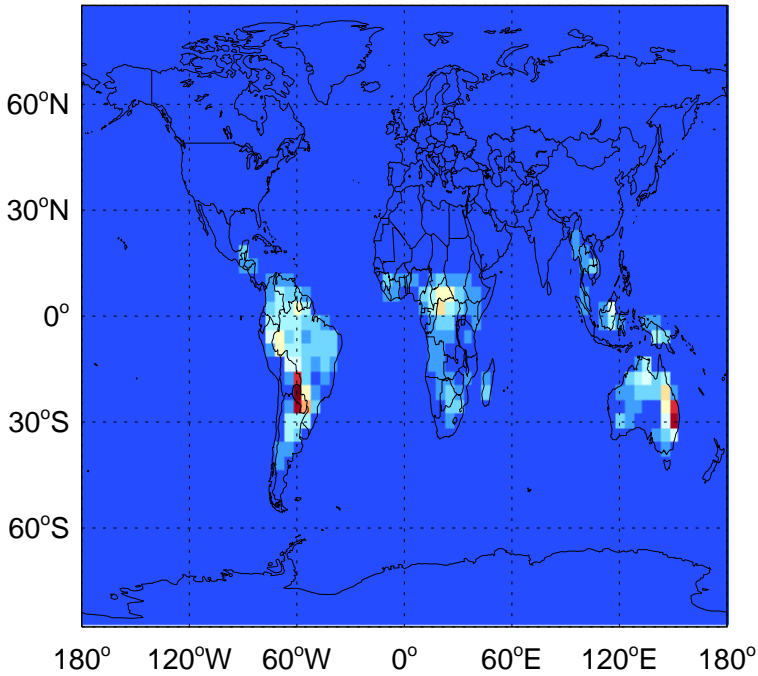

GEOS-Chem Emission Maps

v11-01g-Run0

ISOP biogenic emissions for Jan

0.00e+00 2.11e+12 4.23e+12atoms C/cm2/s

v11-01k-Run0

ISOP biogenic emissions for Jan

0.00e+00 2.11e+12 4.23e+12atoms C/cm2/s

v11-01-public-Run0

ISOP biogenic emissions for Jan

0.00e+00 2.11e+12 4.23e+12atoms C/cm2/s