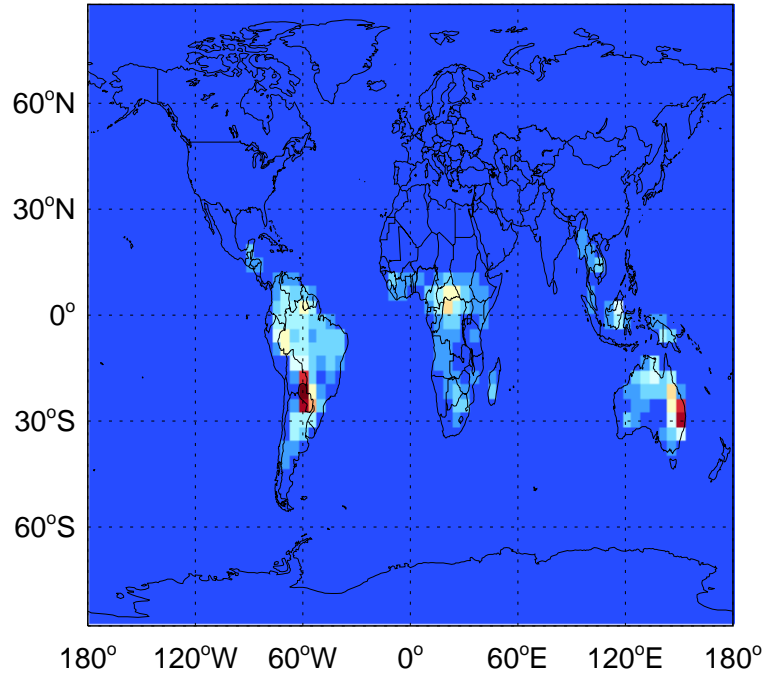

GEOS-Chem Emission Maps

v11-01g-Run0

ISOP biogenic emissions for Jan

0.00e+00 2.11e+12 4.23e+12atoms C/cm2/s

v11-01k-Run0

ISOP biogenic emissions for Jan

0.00e+00 2.11e+12 4.23e+12atoms C/cm2/s

v11-01-public-Run0

ISOP biogenic emissions for Jan

0.00e+00 2.11e+12 4.23e+12atoms C/cm2/s