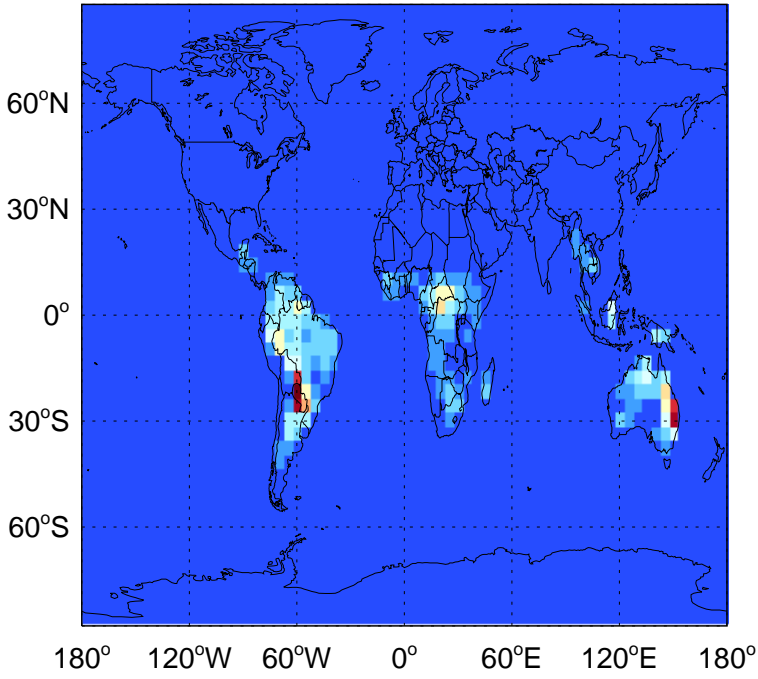

GEOS-Chem Emission Maps

v11-01g-Run0

ISOP biogenic emissions for Jan

0.00e+00 2.11e+12 4.23e+12atoms C/cm2/s

v11-01k-Run0

ISOP biogenic emissions for Jan

0.00e+00 2.11e+12 4.23e+12atoms C/cm2/s

v11-01-public-Run0

ISOP biogenic emissions for Jan

0.00e+00 2.11e+12 4.23e+12atoms C/cm2/s