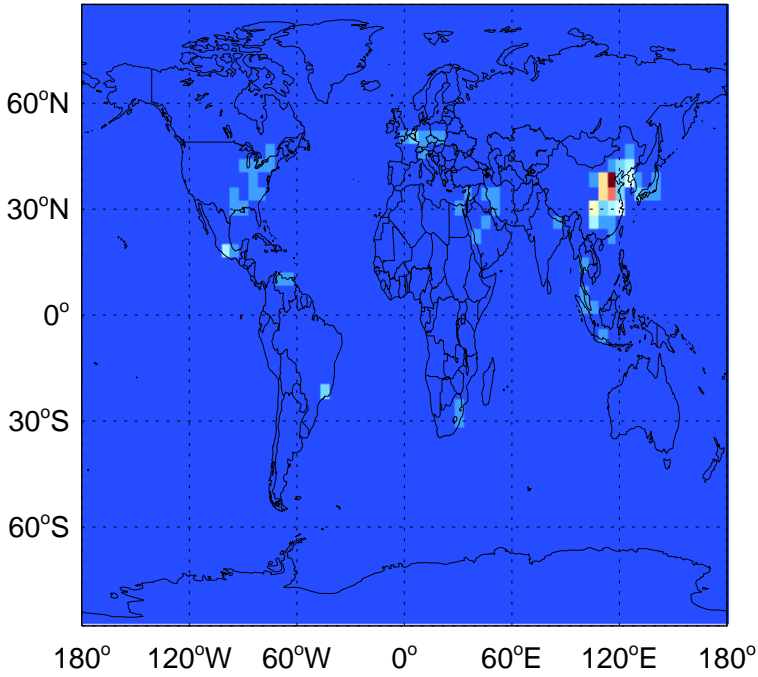

GEOS-Chem Emission Maps

v11-01g-Run0

OC anthro emissions for Jul

v11-01k-Run0

OC anthro emissions for Jul

v11-01-public-Run0

OC anthro emissions for Jul

GEOS-Chem Emission Maps

v11-01g-Run0

OC biofuel emissions for Jul

0.00e+00 5.85e+06 1.17e+07kg C

v11-01k-Run0

OC biofuel emissions for Jul

0.00e+00 5.85e+06 1.17e+07kg C

v11-01-public-Run0

OC biofuel emissions for Jul

0.00e+00 5.85e+06 1.17e+07kg C

GEOS-Chem Emission Maps

v11-01g-Run0

OC biomass emissions for Jul

0.00e+00 7.84e+07 1.57e+08kg C

v11-01k-Run0

OC biomass emissions for Jul

0.00e+00 7.84e+07 1.57e+08kg C