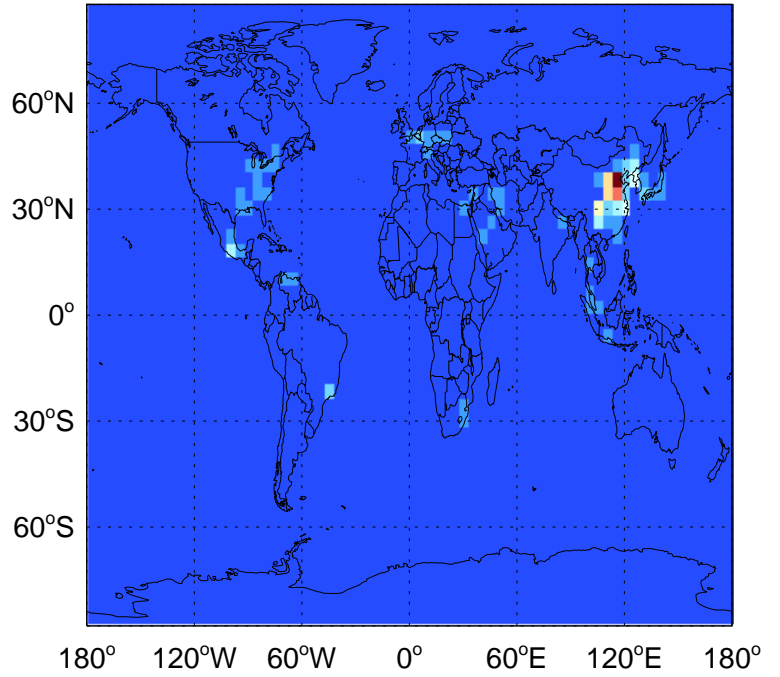

GEOS-Chem Emission Maps

v11-01g-Run0

OC anthro emissions for Jul

v11-01k-Run0

OC anthro emissions for Jul

v11-01-public-Run0

OC anthro emissions for Jul

GEOS-Chem Emission Maps