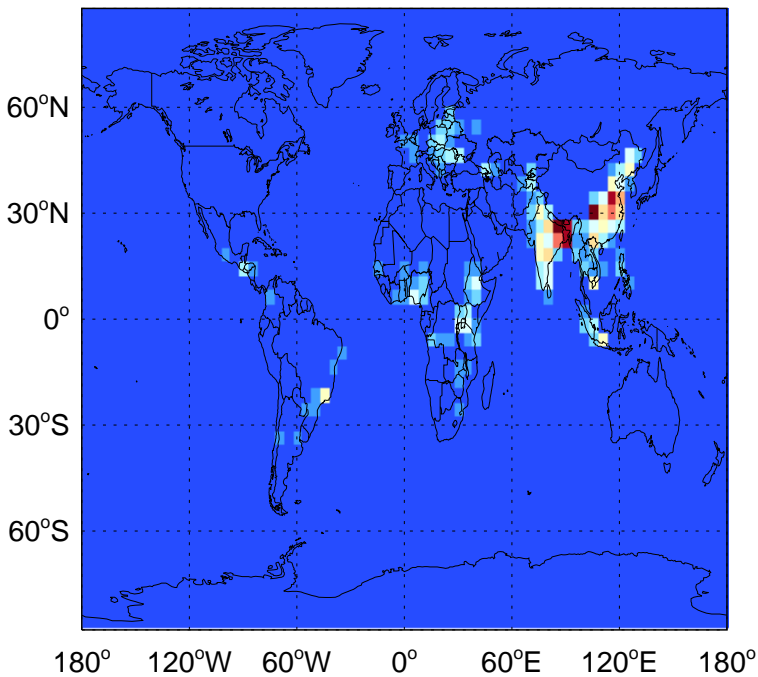

v11-01g-Run0

OC biofuel emissions for Jul

0.00e+00 5.85e+06 1.17e+07kg C

v11-01k-Run0

OC biofuel emissions for Jul

0.00e+00 5.85e+06 1.17e+07kg C

v11-01-public-Run0

OC biofuel emissions for Jul

0.00e+00 5.85e+06 1.17e+07kg C

GEOS-Chem Emission Maps

v11-01g-Run0

OC biomass emissions for Jul

0.00e+00 7.84e+07 1.57e+08kg C

v11-01k-Run0

OC biomass emissions for Jul

0.00e+00 7.84e+07 1.57e+08kg C