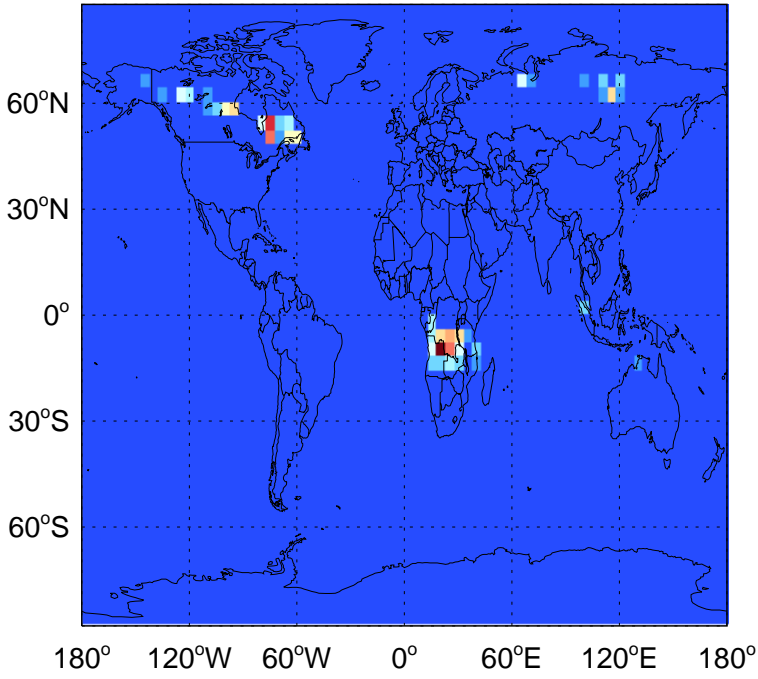

v11-01g-Run0

OC biofuel emissions for Jul

0.00e+00 5.85e+06 1.17e+07kg C

v11-01k-Run0

OC biofuel emissions for Jul

0.00e+00 5.85e+06 1.17e+07kg C

v11-01-public-Run0

OC biofuel emissions for Jul

0.00e+00 5.85e+06 1.17e+07kg C

GEOS-Chem Emission Maps

v11-01g-Run0

OC biomass emissions for Jul

0.00e+00 7.84e+07 1.57e+08kg C

v11-01k-Run0

OC biomass emissions for Jul

0.00e+00 7.84e+07 1.57e+08kg C