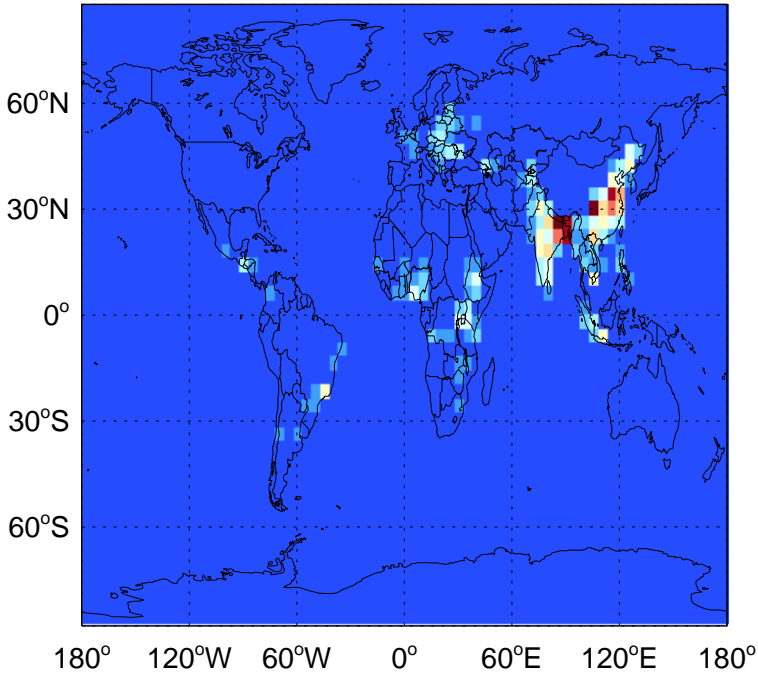

GEOS-Chem Emission Maps

v11-01g-Run0

OC anthro emissions for Jul

v11-01k-Run0

OC anthro emissions for Jul

v11-01-public-Run0

OC anthro emissions for Jul

GEOS-Chem Emission Maps

v11-01g-Run0

OC biofuel emissions for Jul

0.00e+00 5.85e+06 1.17e+07kg C

v11-01k-Run0

OC biofuel emissions for Jul

0.00e+00 5.85e+06 1.17e+07kg C

v11-01-public-Run0

OC biofuel emissions for Jul

0.00e+00 5.85e+06 1.17e+07kg C

GEOS-Chem Emission Maps

v11-01g-Run0

OC biomass emissions for Jul

0.00e+00 7.84e+07 1.57e+08kg C

v11-01k-Run0

OC biomass emissions for Jul

0.00e+00 7.84e+07 1.57e+08kg C