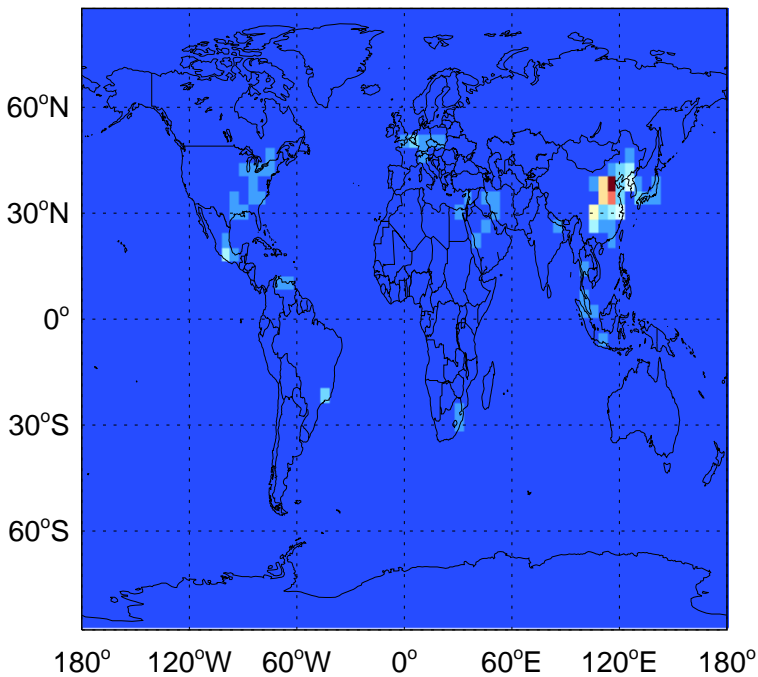

GEOS-Chem Emission Maps

v11-01g-Run0

OC anthro emissions for Jul

v11-01k-Run0

OC anthro emissions for Jul

v11-01-public-Run0

OC anthro emissions for Jul

GEOS-Chem Emission Maps