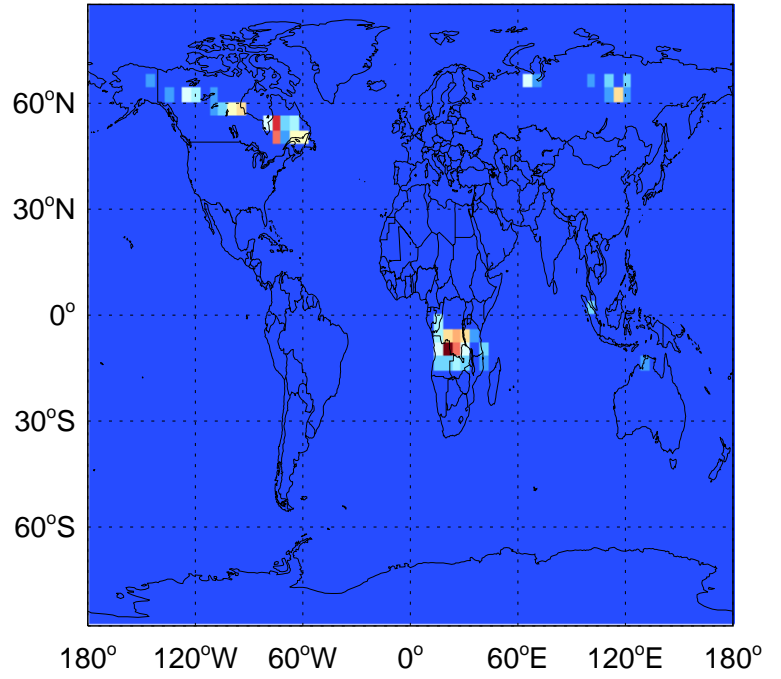

0.00e+00 5.85e+06 1.17e+07kg C

GEOS-Chem Emission Maps

v11-01g-Run0

OC biomass emissions for Jul

0.00e+00 7.84e+07 1.57e+08kg C

v11-01k-Run0

OC biomass emissions for Jul

0.00e+00 7.84e+07 1.57e+08kg C