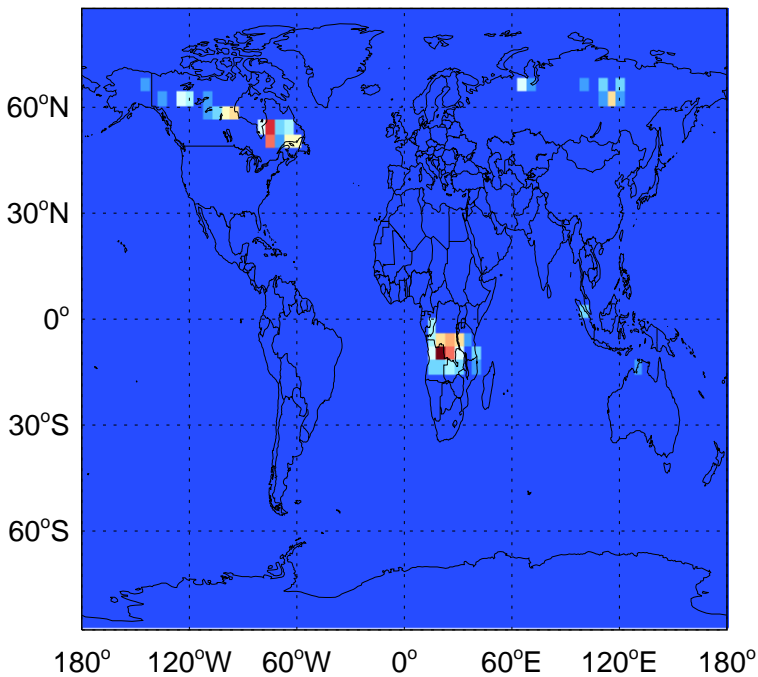

0.00e+00 7.84e+07 1.57e+08kg C