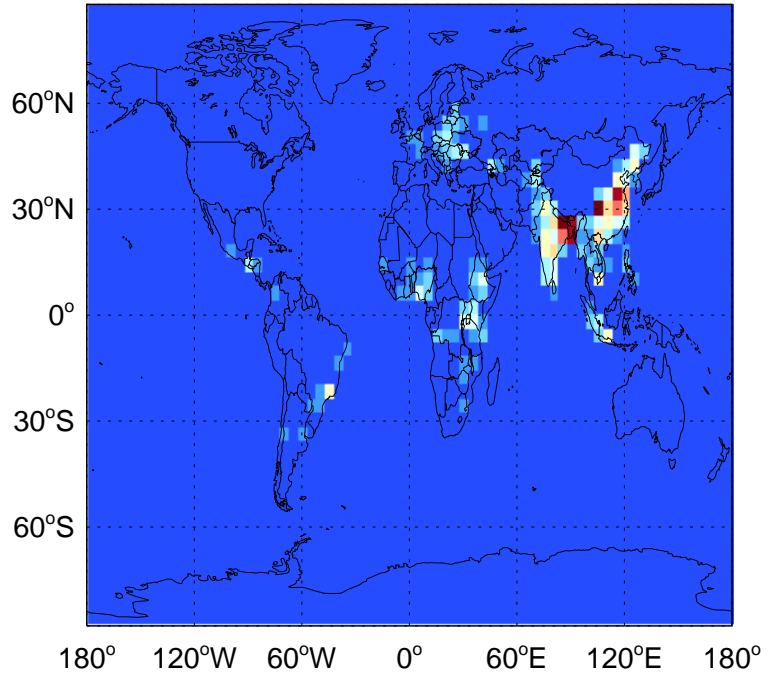

v11-01g-Run0

OC biofuel emissions for Jul

0.00e+00 5.85e+06 1.17e+07kg C

v11-01k-Run0

OC biofuel emissions for Jul

0.00e+00 5.85e+06 1.17e+07kg C

v11-01-public-Run0

OC biofuel emissions for Jul

0.00e+00 5.85e+06 1.17e+07kg C

GEOS-Chem Emission Maps

v11-01g-Run0

OC biomass emissions for Jul

0.00e+00 7.84e+07 1.57e+08kg C

v11-01k-Run0

OC biomass emissions for Jul

0.00e+00 7.84e+07 1.57e+08kg C