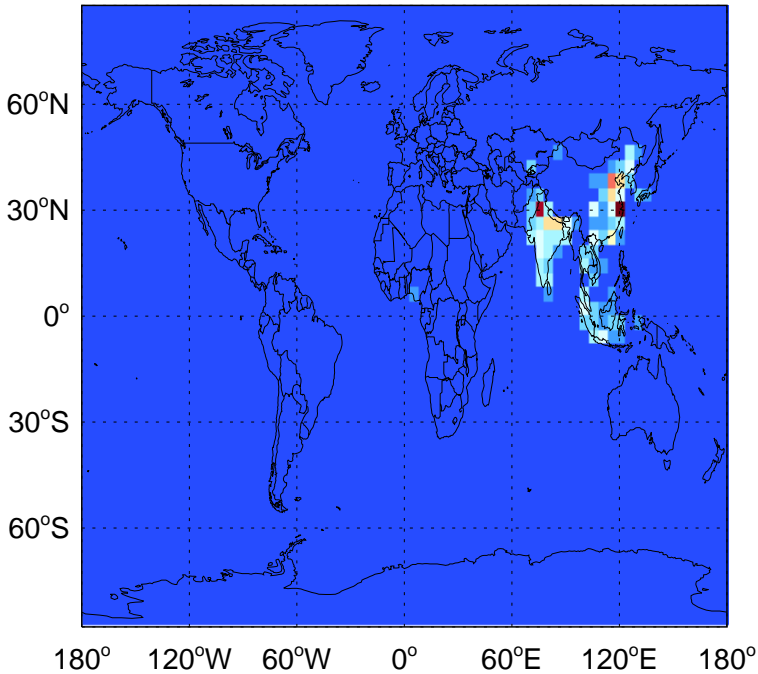

GEOS-Chem Emission Maps

v11-01g-Run0

PRPE anthro+biofuel emissions for Apr

v11-01k-Run0

PRPE anthro+biofuel emissions for Apr

v11-01-public-Run0

PRPE anthro+biofuel emissions for Apr

GEOS-Chem Emission Maps

v11-01g-Run0

PRPE biomass emissions for Apr

v11-01k-Run0

PRPE biomass emissions for Apr

v11-01-public-Run0

PRPE biomass emissions for Apr

GEOS-Chem Emission Maps

v11-01g-Run0