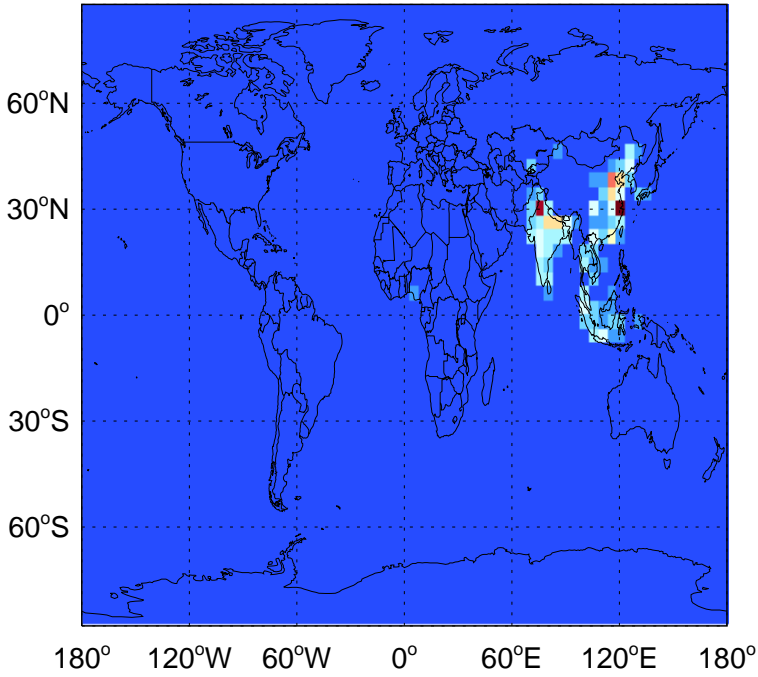

GEOS-Chem Emission Maps

v11-01g-Run0

PRPE anthro+biofuel emissions for Apr

v11-01k-Run0

PRPE anthro+biofuel emissions for Apr

v11-01-public-Run0

PRPE anthro+biofuel emissions for Apr

GEOS-Chem Emission Maps

v11-01g-Run0

PRPE biomass emissions for Apr

v11-01k-Run0

PRPE biomass emissions for Apr

v11-01-public-Run0

PRPE biomass emissions for Apr

GEOS-Chem Emission Maps

v11-01g-Run0