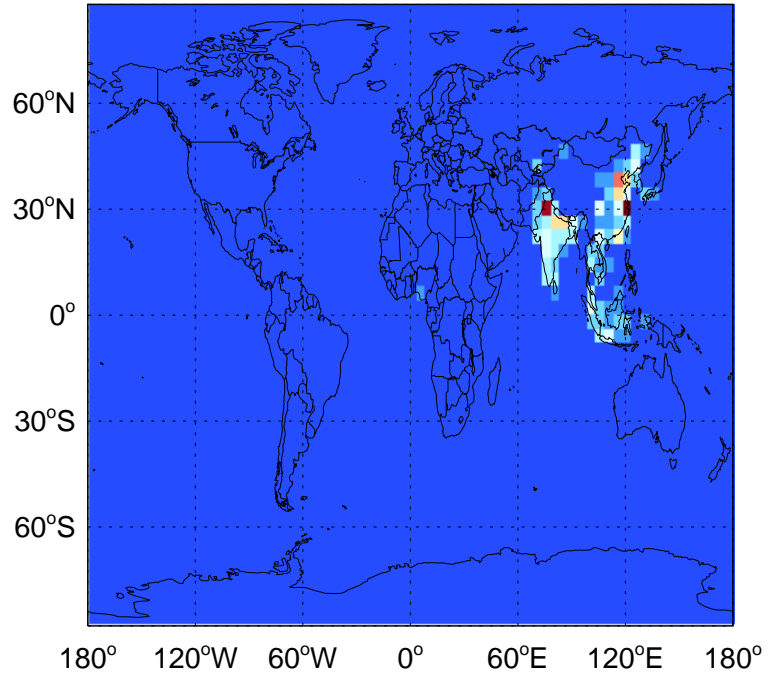

GEOS-Chem Emission Maps

v11-01g-Run0

PRPE anthro+biofuel emissions for Apr

v11-01k-Run0

PRPE anthro+biofuel emissions for Apr

v11-01-public-Run0

PRPE anthro+biofuel emissions for Apr

GEOS-Chem Emission Maps

v11-01g-Run0

PRPE biomass emissions for Apr

v11-01k-Run0

PRPE biomass emissions for Apr

v11-01-public-Run0

PRPE biomass emissions for Apr

GEOS-Chem Emission Maps

v11-01g-Run0