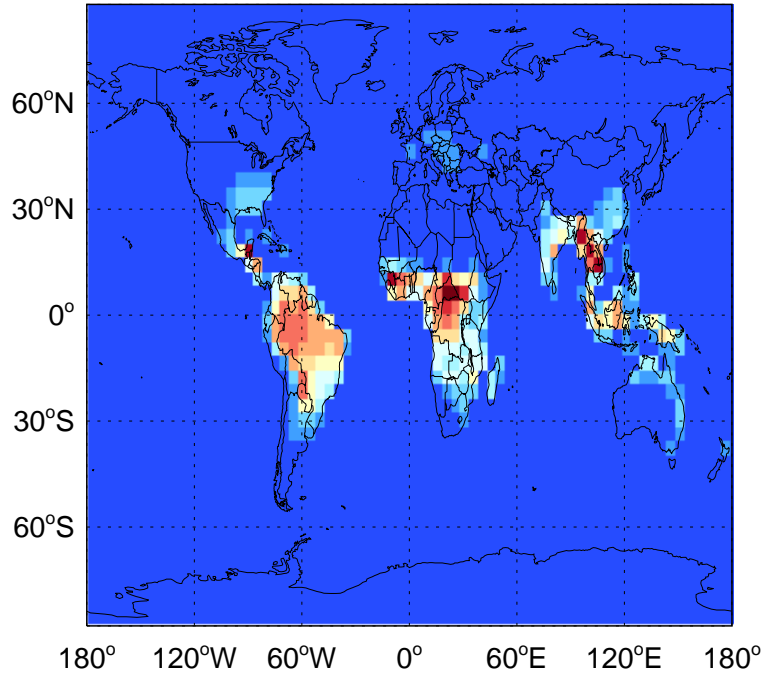

PRPE biogenic emissions for Apr