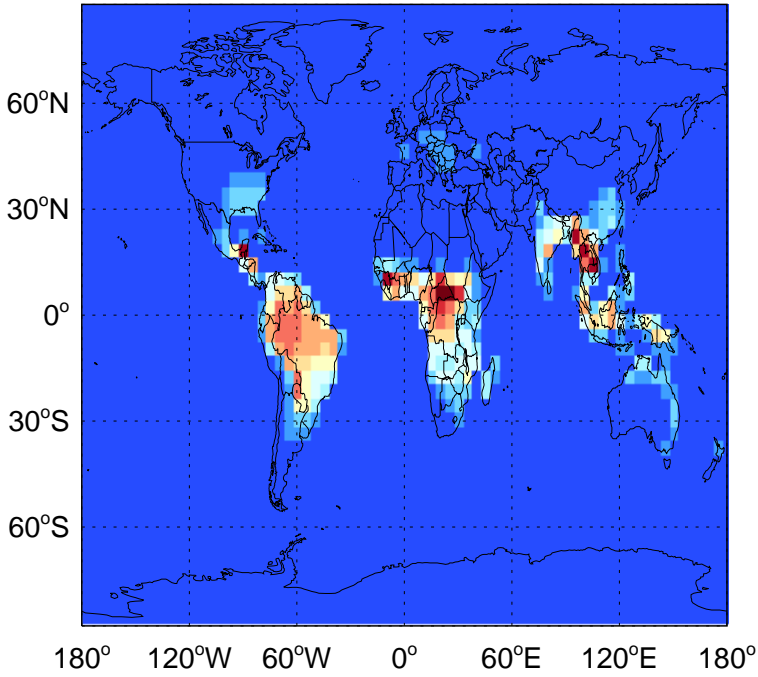

GEOS-Chem Emission Maps

PRPE biogenic emissions for Apr

v11-01k-Run0