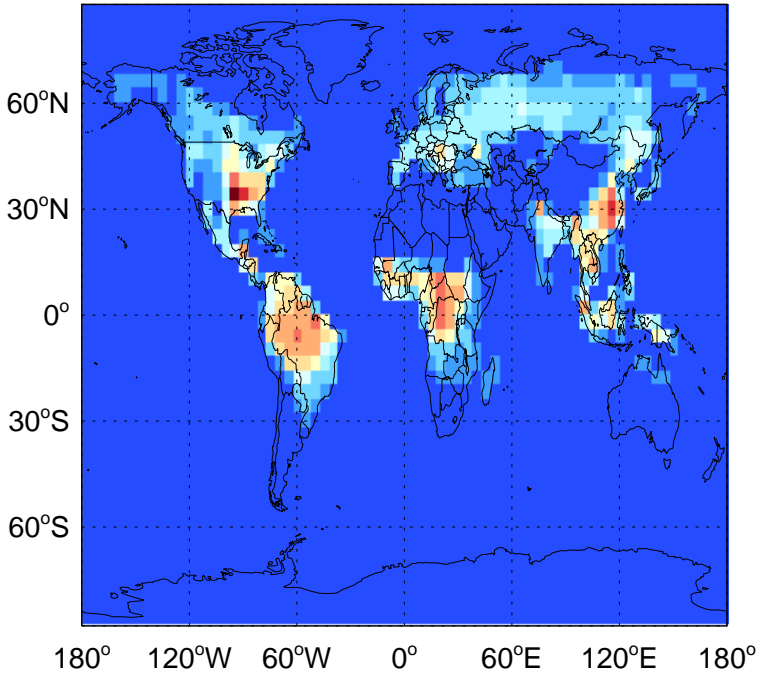

GEOS-Chem Emission Maps