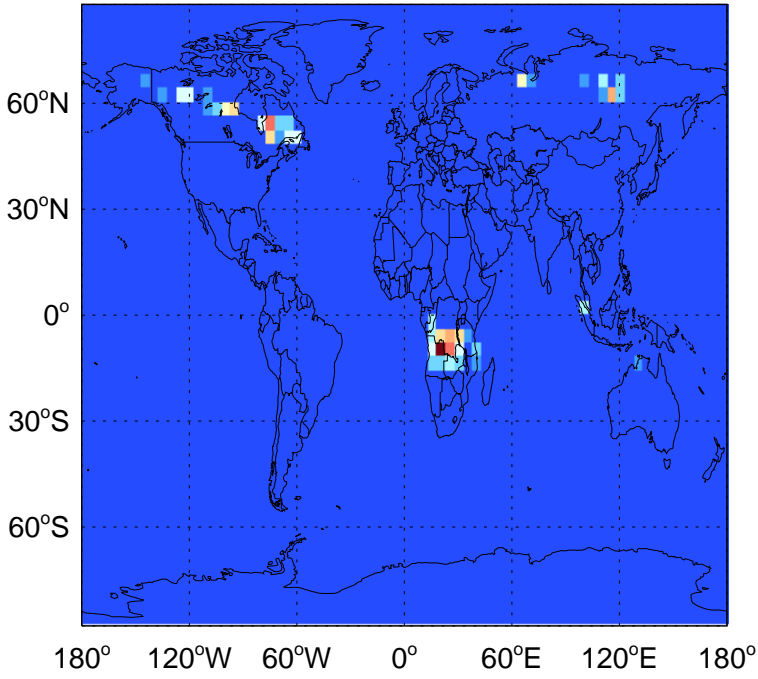

GEOS-Chem Emission Maps

v11-01g-Run0

PRPE anthro+biofuel emissions for Jul

v11-01k-Run0

PRPE anthro+biofuel emissions for Jul

v11-01-public-Run0

PRPE anthro+biofuel emissions for Jul

GEOS-Chem Emission Maps

v11-01g-Run0

PRPE biomass emissions for Jul

v11-01k-Run0

PRPE biomass emissions for Jul

v11-01-public-Run0

PRPE biomass emissions for Jul

GEOS-Chem Emission Maps

v11-01g-Run0