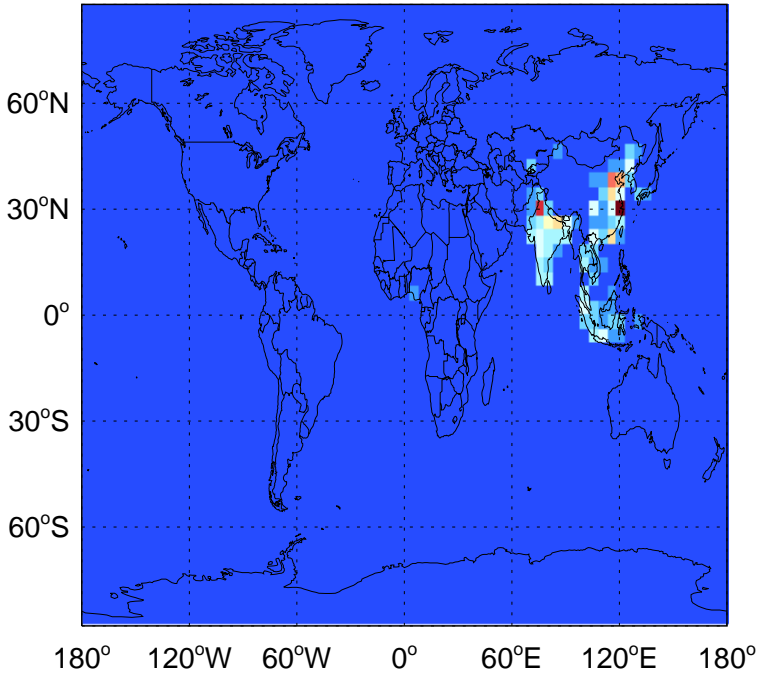

GEOS-Chem Emission Maps

v11-01g-Run0

PRPE anthro+biofuel emissions for Jul

v11-01k-Run0

PRPE anthro+biofuel emissions for Jul

v11-01-public-Run0

PRPE anthro+biofuel emissions for Jul

GEOS-Chem Emission Maps

v11-01g-Run0

PRPE biomass emissions for Jul

v11-01k-Run0

PRPE biomass emissions for Jul

v11-01-public-Run0

PRPE biomass emissions for Jul

GEOS-Chem Emission Maps

v11-01g-Run0