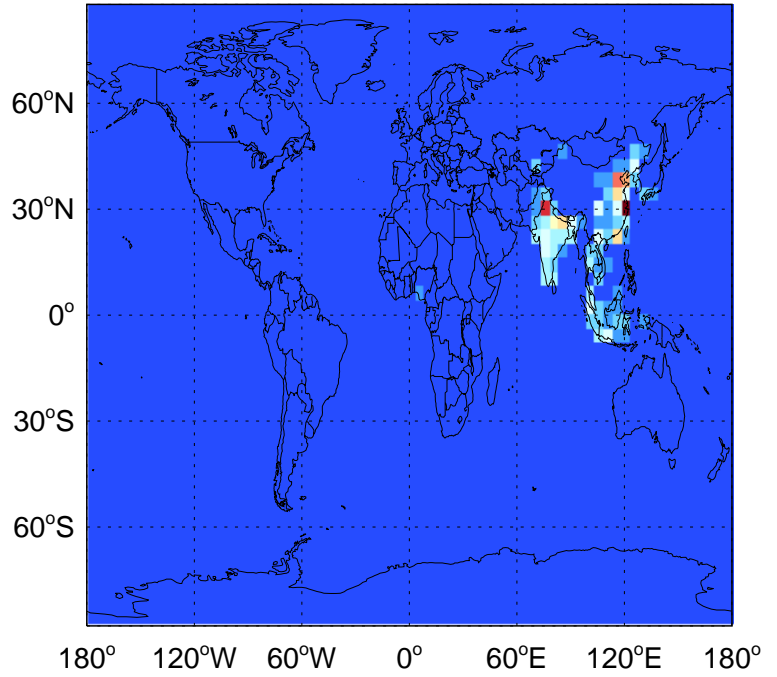

GEOS-Chem Emission Maps

v11-01g-Run0

PRPE anthro+biofuel emissions for Jul

v11-01k-Run0

PRPE anthro+biofuel emissions for Jul

v11-01-public-Run0

PRPE anthro+biofuel emissions for Jul

GEOS-Chem Emission Maps

v11-01g-Run0

PRPE biomass emissions for Jul

v11-01k-Run0

PRPE biomass emissions for Jul

v11-01-public-Run0

PRPE biomass emissions for Jul

GEOS-Chem Emission Maps

v11-01g-Run0