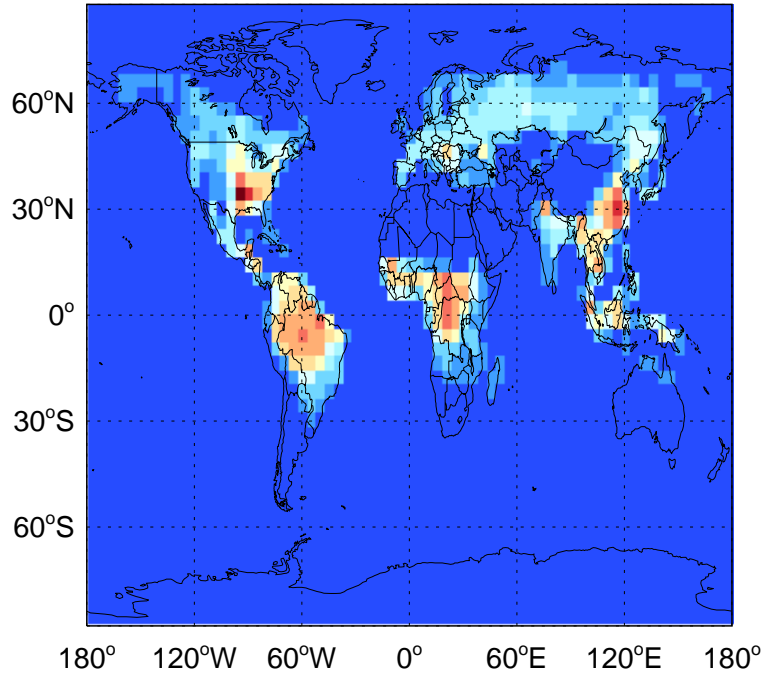

GEOS-Chem Emission Maps