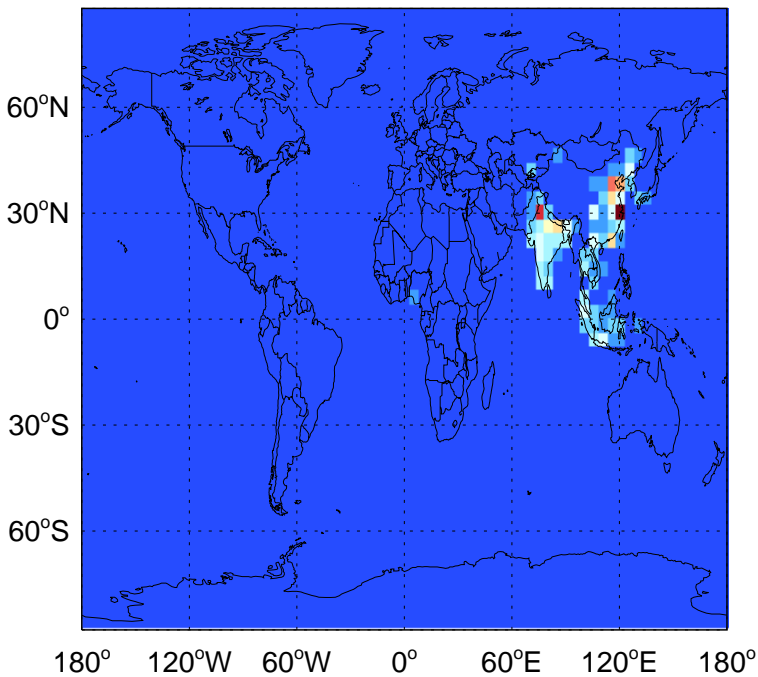

GEOS-Chem Emission Maps

v11-01g-Run0

PRPE anthro+biofuel emissions for Jul

v11-01k-Run0

PRPE anthro+biofuel emissions for Jul

v11-01-public-Run0

PRPE anthro+biofuel emissions for Jul

GEOS-Chem Emission Maps

v11-01g-Run0

PRPE biomass emissions for Jul

v11-01k-Run0

PRPE biomass emissions for Jul

v11-01-public-Run0

PRPE biomass emissions for Jul

GEOS-Chem Emission Maps

v11-01g-Run0