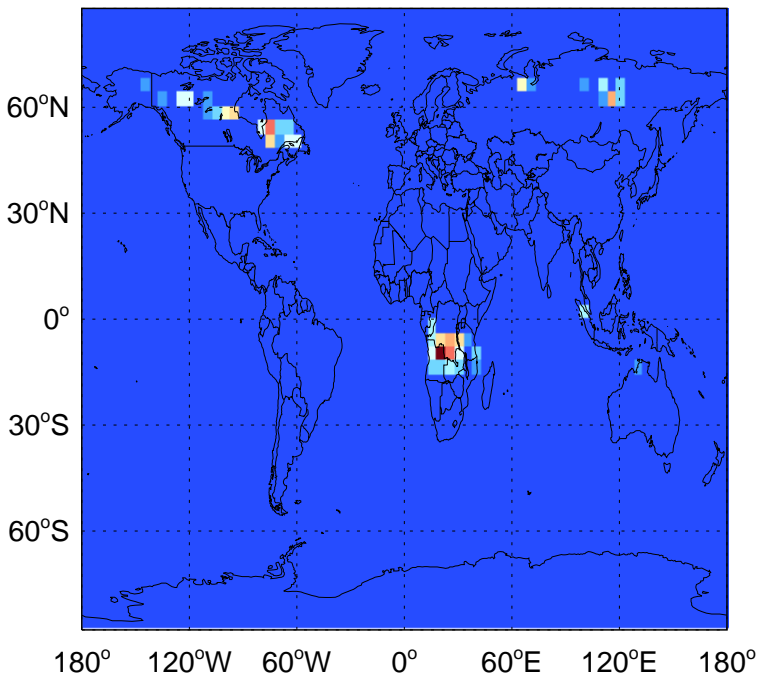

v11-01g-Run0

PRPE biomass emissions for Jul

v11-01k-Run0

PRPE biomass emissions for Jul

v11-01-public-Run0

PRPE biomass emissions for Jul

GEOS-Chem Emission Maps

v11-01g-Run0