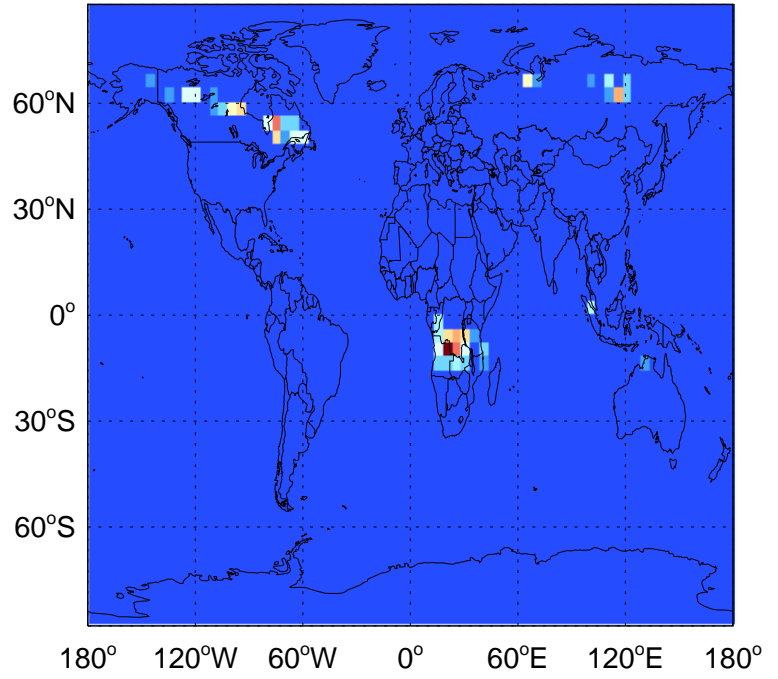

GEOS-Chem Emission Maps

v11-01g-Run0

PRPE anthro+biofuel emissions for Jul

v11-01k-Run0

PRPE anthro+biofuel emissions for Jul

v11-01-public-Run0

PRPE anthro+biofuel emissions for Jul

GEOS-Chem Emission Maps

v11-01g-Run0

PRPE biomass emissions for Jul

v11-01k-Run0

PRPE biomass emissions for Jul

v11-01-public-Run0

PRPE biomass emissions for Jul

GEOS-Chem Emission Maps

v11-01g-Run0